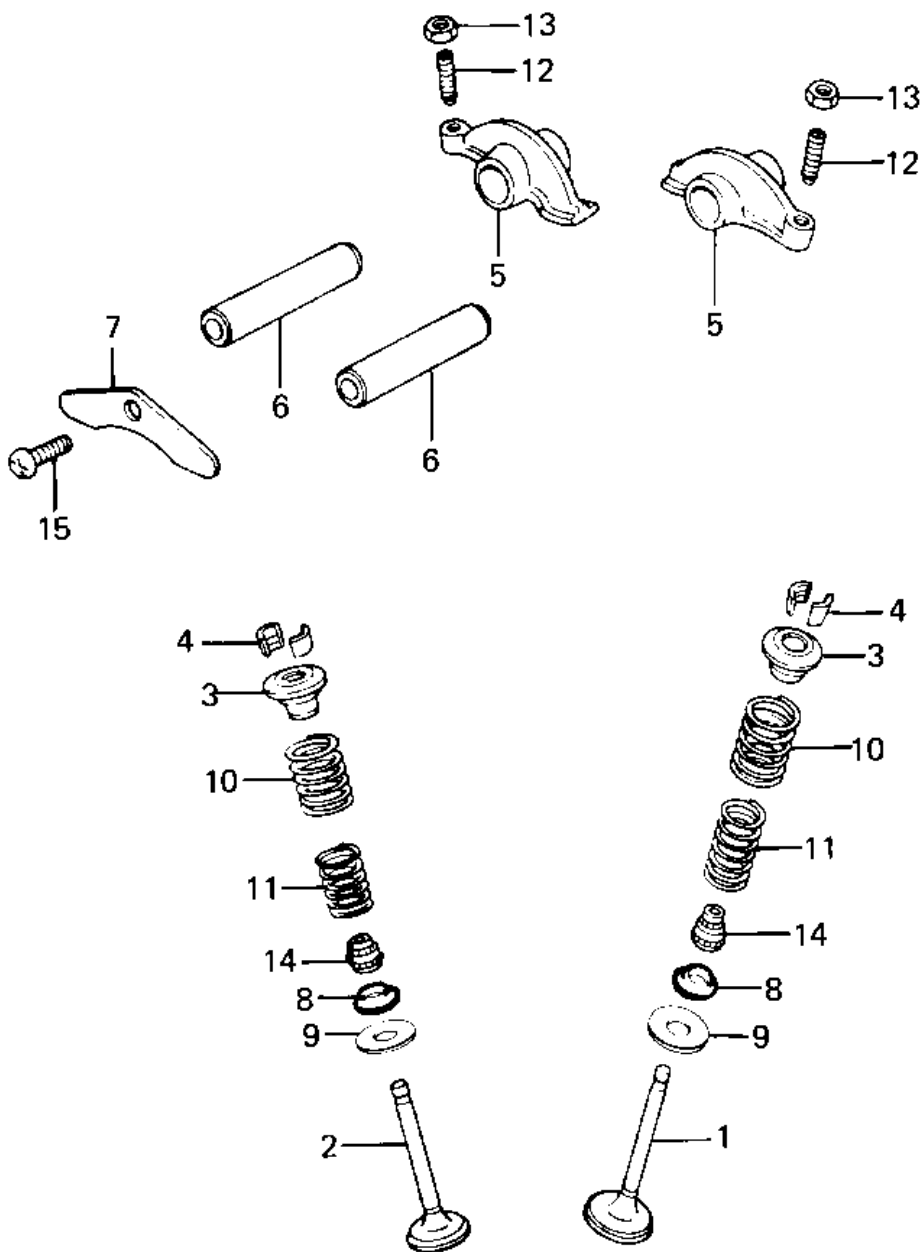

## 1983 Prairie PARTS DIAGRAM

ROCKER ARMS/VALVES ('83 C1)

E1210-0018

## 1983 Prairie PARTS LIST

ROCKER ARMS/VALVES ('83 C1)

ITEM NAME	PART NUMBER	QUANTITY
VALVE,INLET (Ref # 1)	12004-1006	1
VALVE,EXHAUST (Ref # 2)	12005-1005	1
RETAINER,VALVE SPRING (Ref # 3)	12009-006	1
SPLIT KEEPER (Ref # 4)	12011-004	1
ARM,ROCKER (Ref # 5)	12016-012	1
SHAFT,ROCKER ARM (Ref # 6)	12020-004	1
PLATE,POSITIONING (Ref # 7)	14014-034	1
SEAT-SPRING,INNER (Ref # 8)	16007-1045	1
SEAT-SPRING,OUTER (Ref # 9)	16007-1046	1
SPRING,OUTER VALVE (Ref # 10)	12007-013	1
SPRING,INNER VALVE (Ref # 11)	12007-014	1
SCREW,SLOTTED,ROCKER (Ref # 12)	92013-009	1
NUT,ROCKER ARM FITTNG (Ref # 13)	92016-061	1
OIL SEAL,RV37129.5 (Ref # 14)	92049-016	1
SCREW PAN HEAD 6X10 (Ref # 15)	220B0610	1