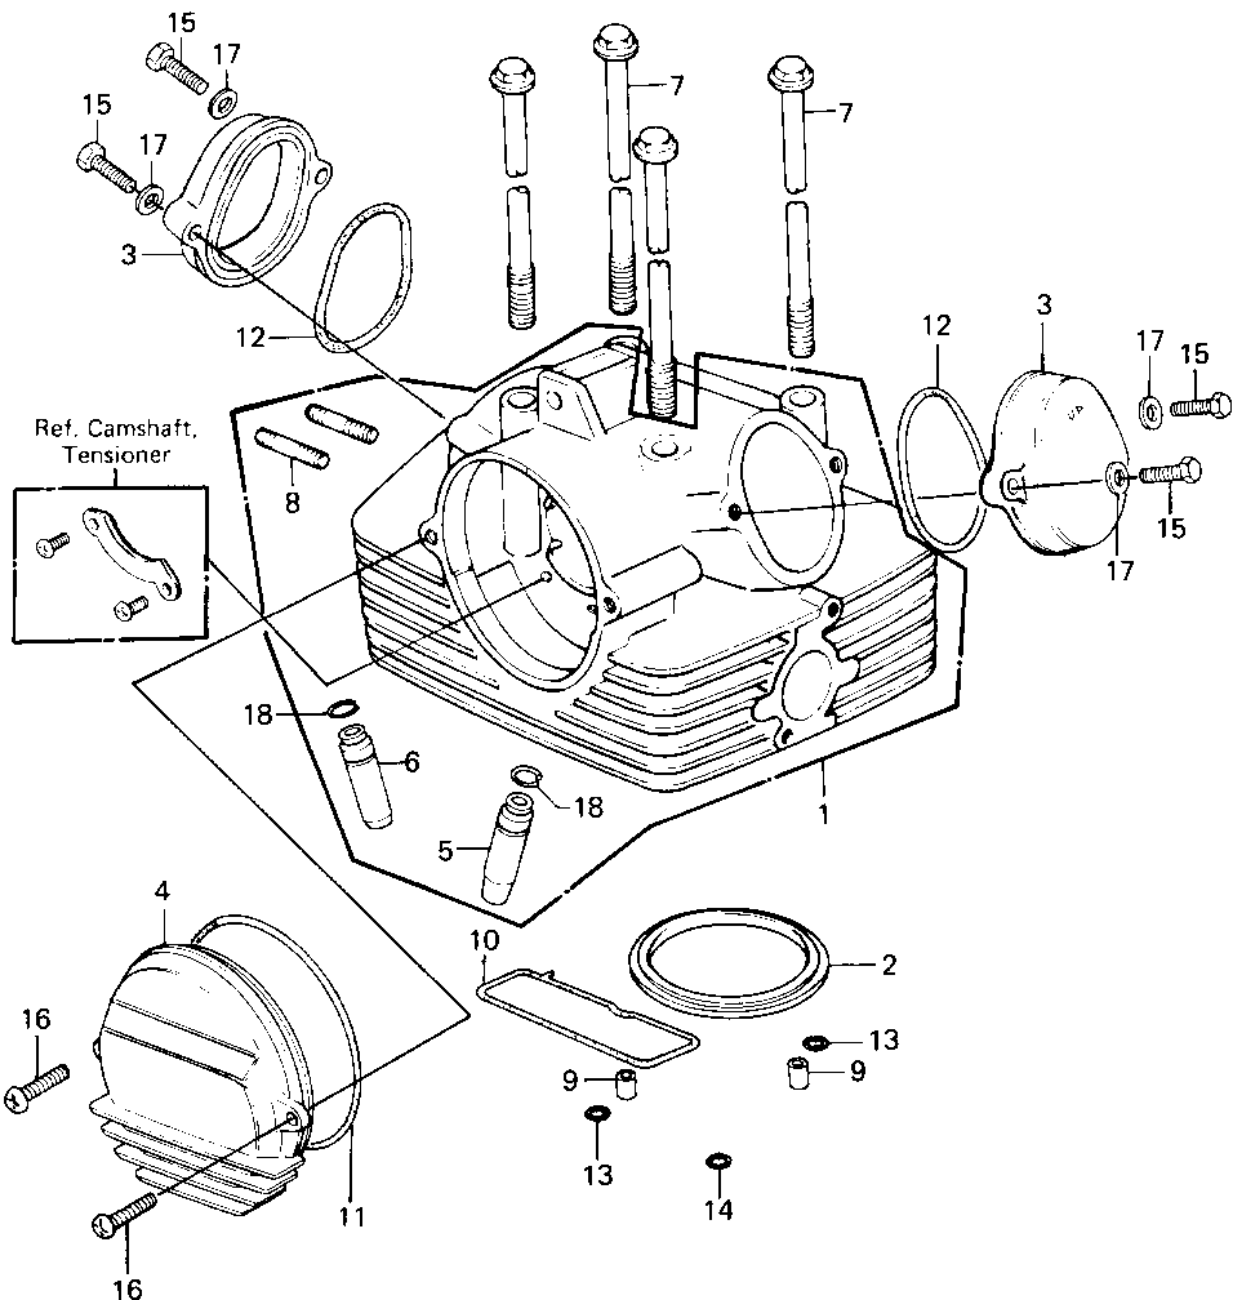

1983 Prairie PARTS DIAGRAM

CYLINDER HEAD/COVERS ('83 C1)

E1111-0104

1983 Prairie PARTS LIST

CYLINDER HEAD/COVERS ('83 C1)

ITEM NAME	PART NUMBER	QUANTITY
HEAD-ASSY-CYLINDER (Ref # 1)	11002-5030	1
GASKET,CYLINDER HEAD (Ref # 2)	11004-1002	1
CAP,ROCKER,F.BLACK (Ref # 3)	11012-1270	1
COVER,CAMSHAFT,F.BLAC (Ref # 4)	14025-1549	1
GUIDE,INLET VALVE (Ref # 5)	12013-009	1
GUIDE,EXHAUST VALVE (Ref # 6)	49002-1002	1
BOLT,8X233 (Ref # 7)	92003-220	1
STUD,8X30 (Ref # 8)	92004-1069	1
PIN,DOWEL,10X8.2X14 (Ref # 9)	92043-1037	1
"O" RING (Ref # 10)	92055-105	1
"O" RING,99M/M (Ref # 11)	92055-107	1
"O" RING,53.5MM (Ref # 12)	92055-112	1
RING-O,10MM (Ref # 13)	92055-1149	1
O RING,10MM (Ref # 14)	92055-1150	1
BOLT-UPSET (Ref # 15)	112G0625	1
SCREW PAN HEAD 6X16 (Ref # 16)	220B0616	1
WASHER PLAIN 6MM (Ref # 17)	411B0600	1
CIRCLIP-VALVE (Ref # 18)	92036-023	1