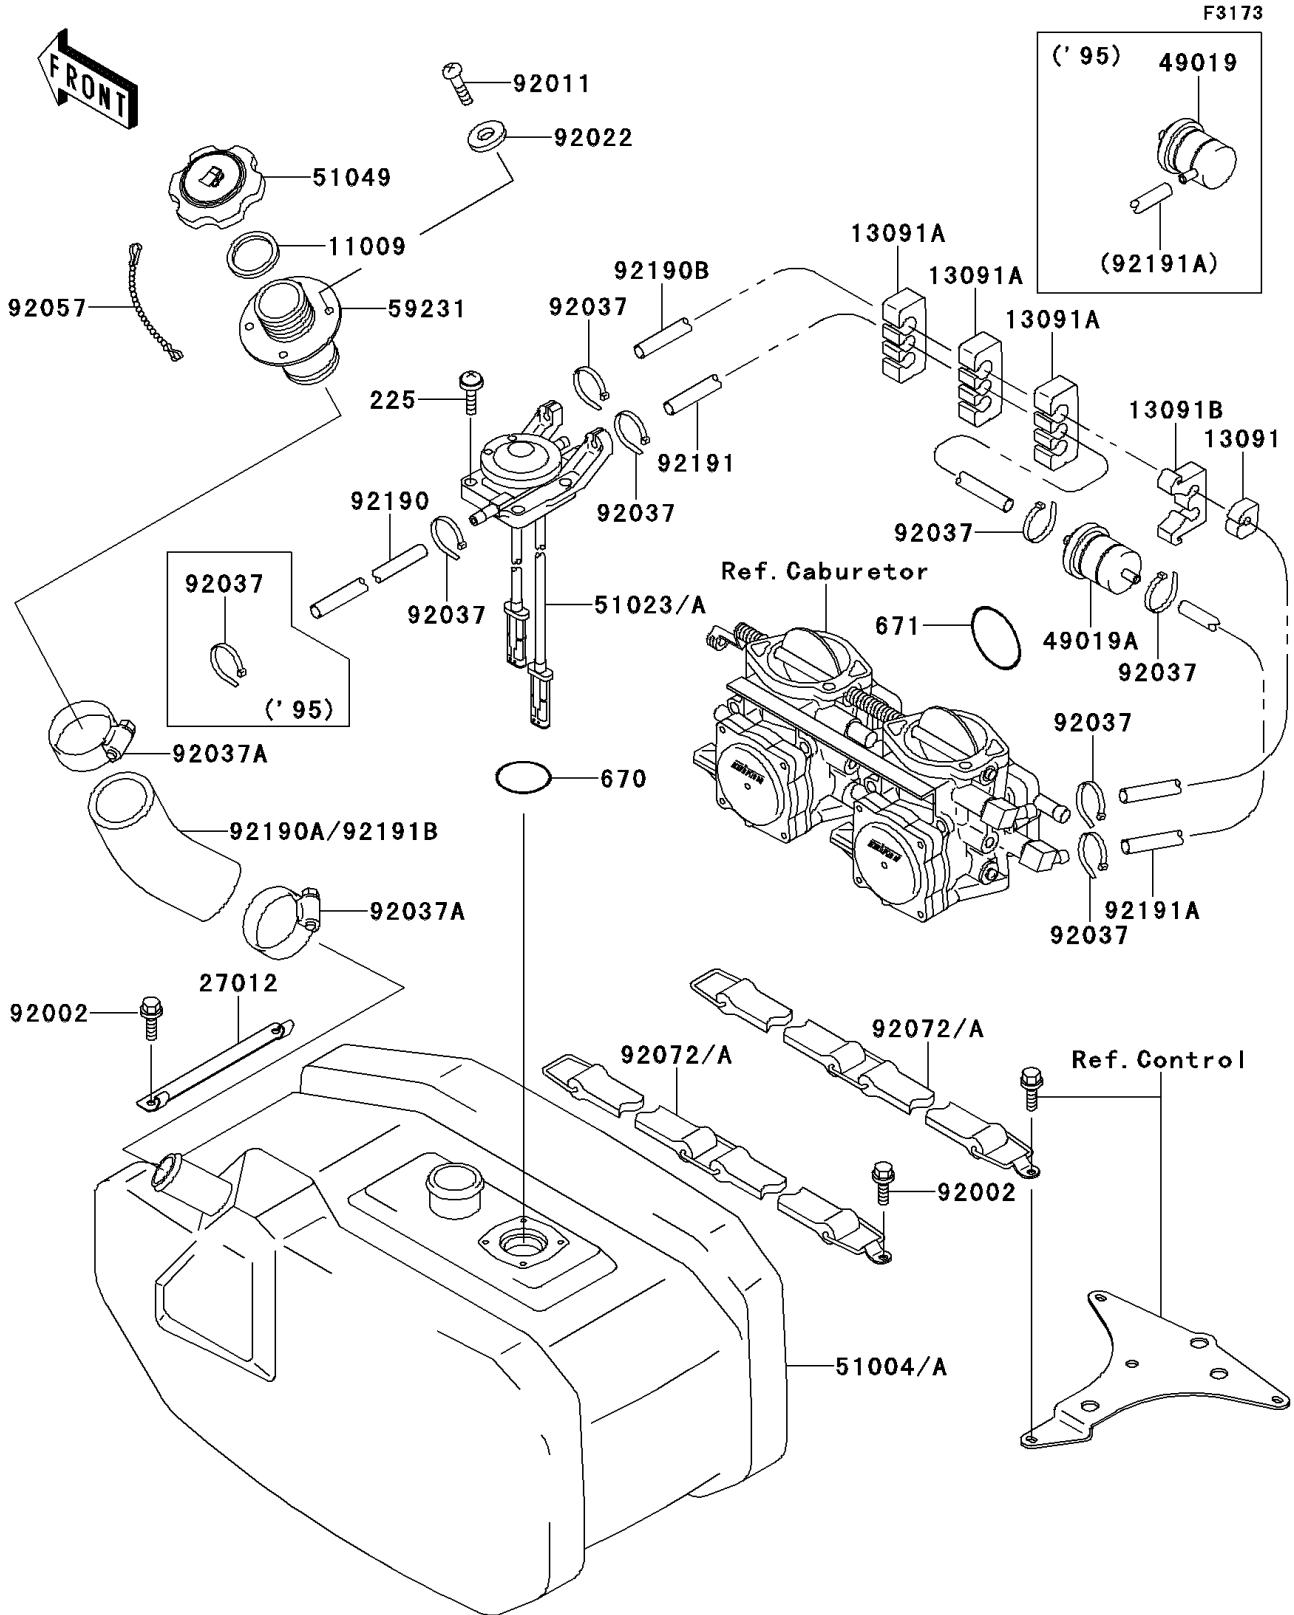

# 1997 750 ZXi PARTS DIAGRAM

Fuel Tank

# 1997 750 ZXi PARTS LIST

## Fuel Tank

ITEM NAME	PART NUMBER	QUANTITY
SCREW-PAN-WSP-CROS,5X20 (Ref # 225)	225R0520	4
O RING,36MM (Ref # 670)	670B3036	1
O RING,65MM (Ref # 671)	671B2565	1
GASKET,TANK CAP (Ref # 11009)	11009-3020	1
HOLDER (Ref # 13091)	13091-3712	1
HOLDER,TUBE (Ref # 13091A)	13091-3758	3
HOLDER,FILTER (Ref # 13091B)	13091-3795	1
HOOK,BOW EYE (Ref # 27012)	27012-3766	1
FILTER-FUEL (Ref # 49019A)	49019-3712	1
TANK-FUEL (Ref # 51004A)	51004-3723	1
TAP-ASSY,FUEL (Ref # 51023A)	51023-3724	1
CAP-TANK,FUEL (Ref # 51049)	51049-3719	1
FILLER,FUEL TANK (Ref # 59231)	59231-3001	1
BOLT,6X16 (Ref # 92002)	92002-3728	3
SCREW (Ref # 92011)	92011-562	4
WASHER (Ref # 92022)	92022-563	4
CLAMP (Ref # 92037)	92037-1173	7
CLAMP (Ref # 92037A)	92037-3009	2
CHAIN,COVER,L=100 (Ref # 92057)	92057-3704	1
BAND,FUEL TANK (Ref # 92072A)	92072-3797	2
TUBE,5.8X10.8X860 (Ref # 92190)	92190-3853	1
TUBE,"RETURN" (Ref # 92190B)	92190-3988	1
TUBE,"ON",5.8X10.8X270 (Ref # 92191)	92191-3708	1
TUBE,"ON",5.8X10.8X940 (Ref # 92191A)	92191-3715	1
TUBE,FUEL TANK-FILLER (Ref # 92191B)	92191-3755	1