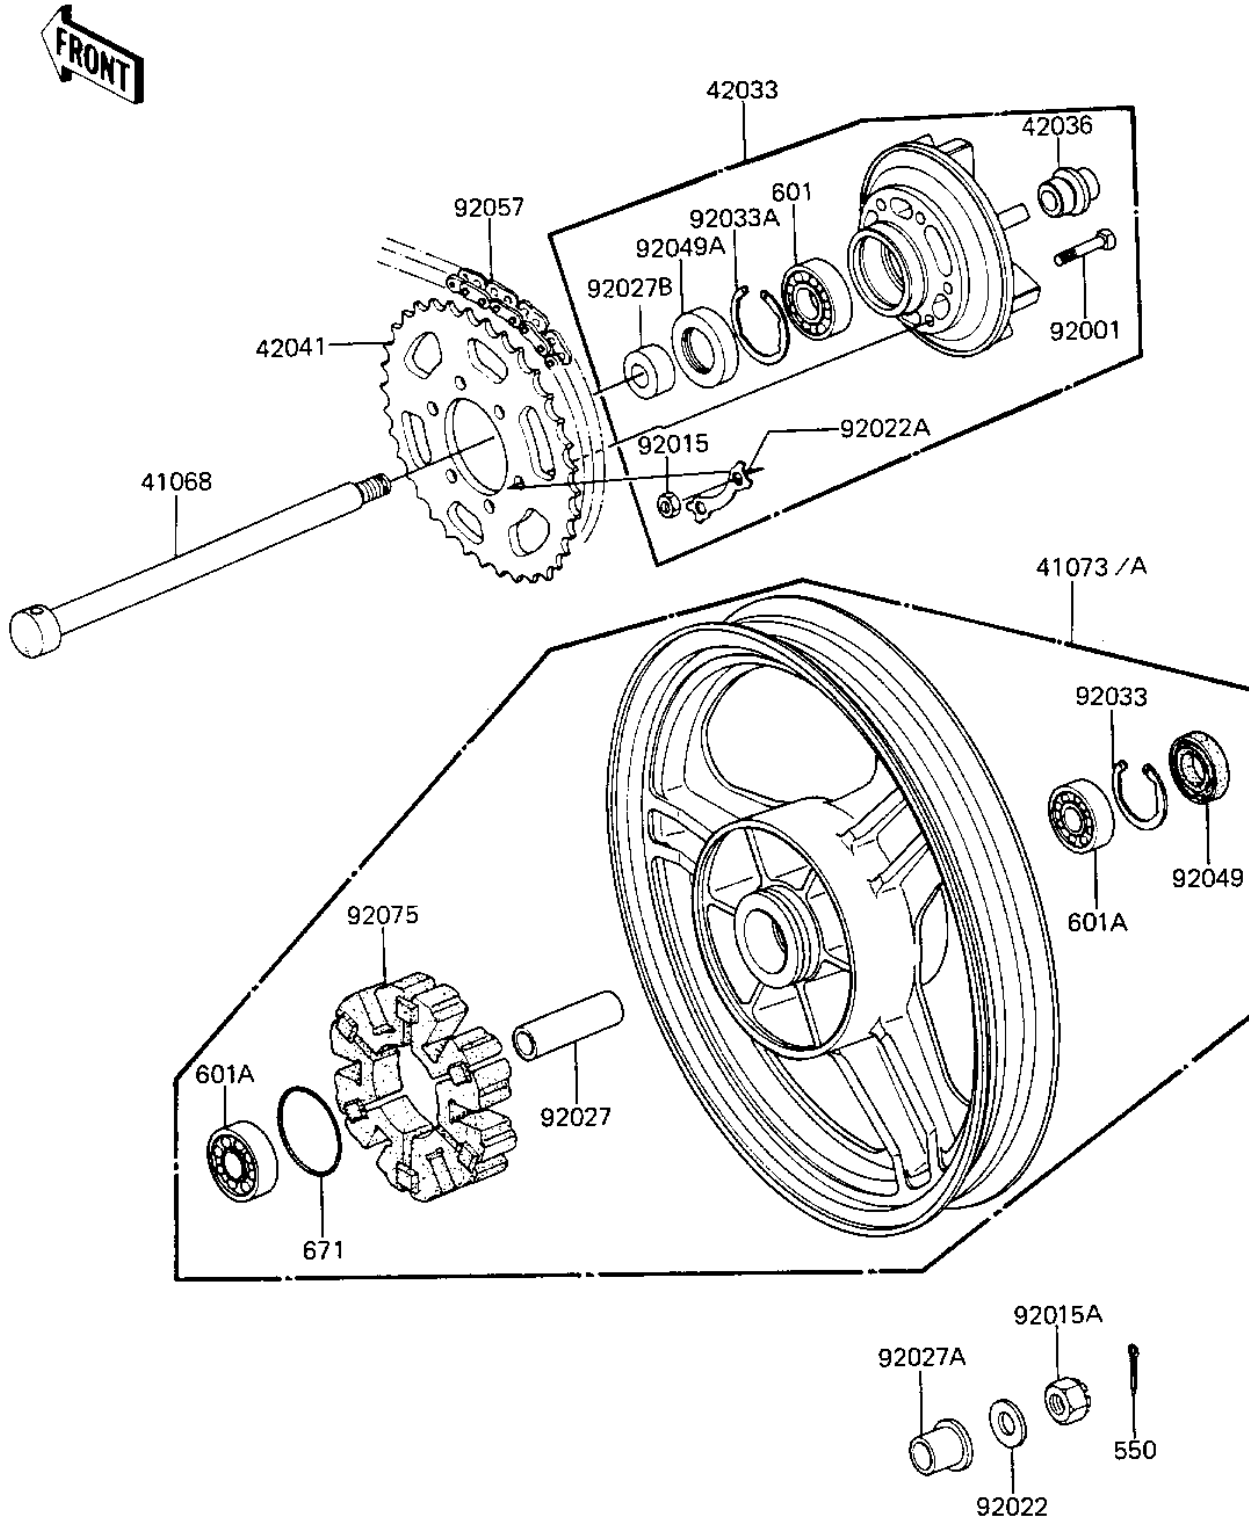

1984 GPz PARTS DIAGRAM

REAR WHEEL/HUB/CHAIN

F2240-0126

1984 GPz PARTS LIST

REAR WHEEL/HUB/CHAIN

ITEM NAME	PART NUMBER	QUANTITY
AXLE,RR,L=335 (Ref # 41068)	41068-1125	1
WHEEL-ASSY,RR,M.GRAY (Ref # 41073A)	41073-1213-J9	1
COUPLING-ASSY,F.BLACK (Ref # 42033)	42033-1058	1
SLEEVE,L=33 (Ref # 42036)	42036-1039	1
SPROCKET-HUB,41T,BLAC (Ref # 42041)	42041-1098	1
BOLT (Ref # 92001)	92001-161	6
NUT 10MM (Ref # 92015)	42045-005	6
NUT CASTLE,18MM (Ref # 92015A)	42045-018	1
WASHER PLAIN 22MM (Ref # 92022)	42046-003	1
WASHER,LOCK (Ref # 92022A)	92022-1212	3
COLLAR,20X28X94 (Ref # 92027)	92027-1556	1
COLLAR,20X28X33 (Ref # 92027A)	92027-1567	1
COLLAR,20X40X14.5 (Ref # 92027B)	92027-1594	1
RING,SNAP,56.2M/M (Ref # 92033)	92033-1043	1
CIRCLIP,62M/M (Ref # 92033A)	92033-1044	1
SEAL-OIL (Ref # 92049)	92049-1061	1
OIL SEAL (Ref # 92049A)	92050-027	1
CHAIN,DRIVE,EK630SVD0 (Ref # 92057)	92057-1120	1
SHOCK DAMPER,REAR HUB (Ref # 92075)	42014-033	1
PIN-COTTER,4.0X35 (Ref # 550)	550D4035	1
BALL BEARING,#6206 (Ref # 601)	601B6206	1
BEARING,BALL,#6304ZZ (Ref # 601A)	601B6304ZZ	2
"0" RING,65MM (Ref # 671)	671B2565	1