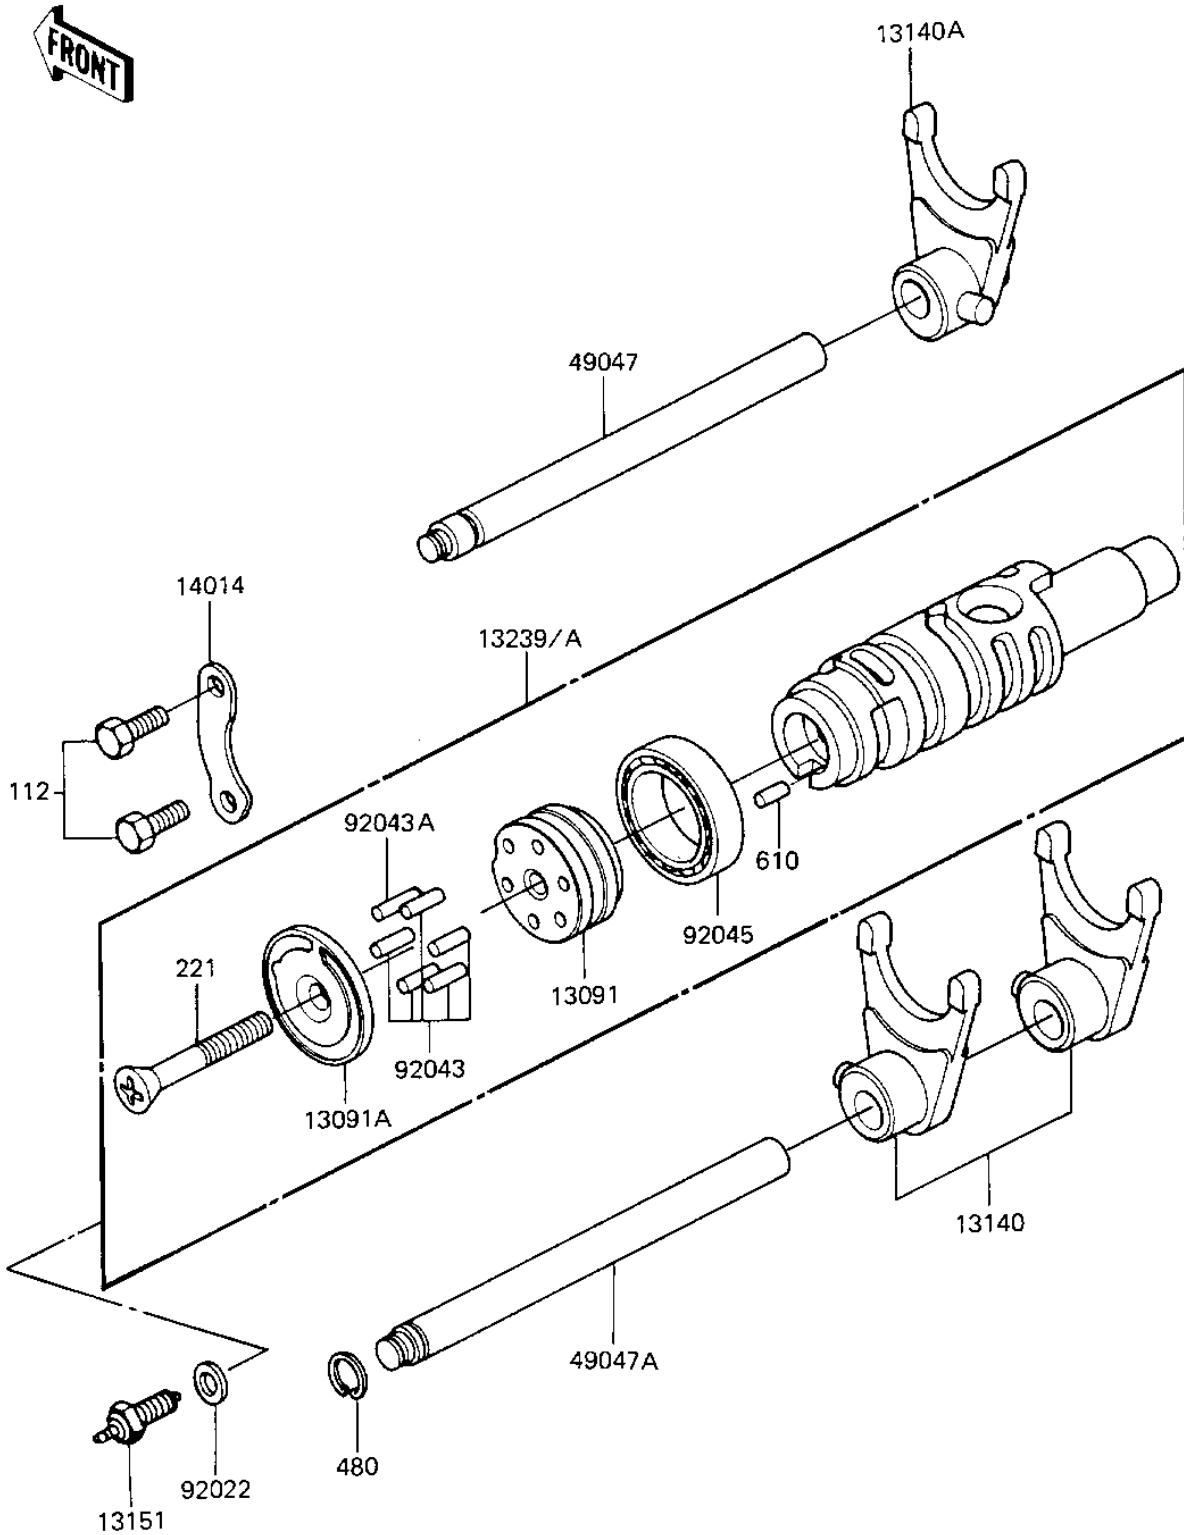

1984 GPz PARTS DIAGRAM

GEAR CHANGE DRUM & FORKS

E1362-0074

1984 GPz PARTS LIST

GEAR CHANGE DRUM & FORKS

ITEM NAME	PART NUMBER	QUANTITY
HOLDER,CHANGE DRUM PI (Ref # 13091)	13091-1087	1
HOLDER,CHANGE DRUM (Ref # 13091A)	13091-1088	1
FORK-SHIFT (Ref # 13140)	13140-1045	2
FORK-SHIFT (Ref # 13140A)	13140-1046	1
SWITCH,NEUTRAL (Ref # 13151)	13151-1010	1
DRUM-ASSY-CHANGE (Ref # 13239A)	13239-1107	1
PLATE-POSITION (Ref # 14014)	14014-1015	1
ROD-SHIFT (Ref # 49047)	49047-1014	1
ROD-SHIFT (Ref # 49047A)	49047-1019	1
WASHER,12X18X1 (Ref # 92022)	92022-1211	1
PIN GEAR CHANGE DRUM (Ref # 92043)	92042-014	5
PIN-CHANGE DRUM (Ref # 92043A)	92042-020	1
BEARING-BALL,6806 (Ref # 92045)	92045-1035	1
BOLT-UPSET,6X16 (Ref # 112)	112G0616	2
SCREW-CSK-CROS,6X45 (Ref # 221)	221B0645	1
CIRCLIP 12MM (Ref # 480)	480J1200	1
PIN DOWEL 4X10 (Ref # 610)	610A0410	1