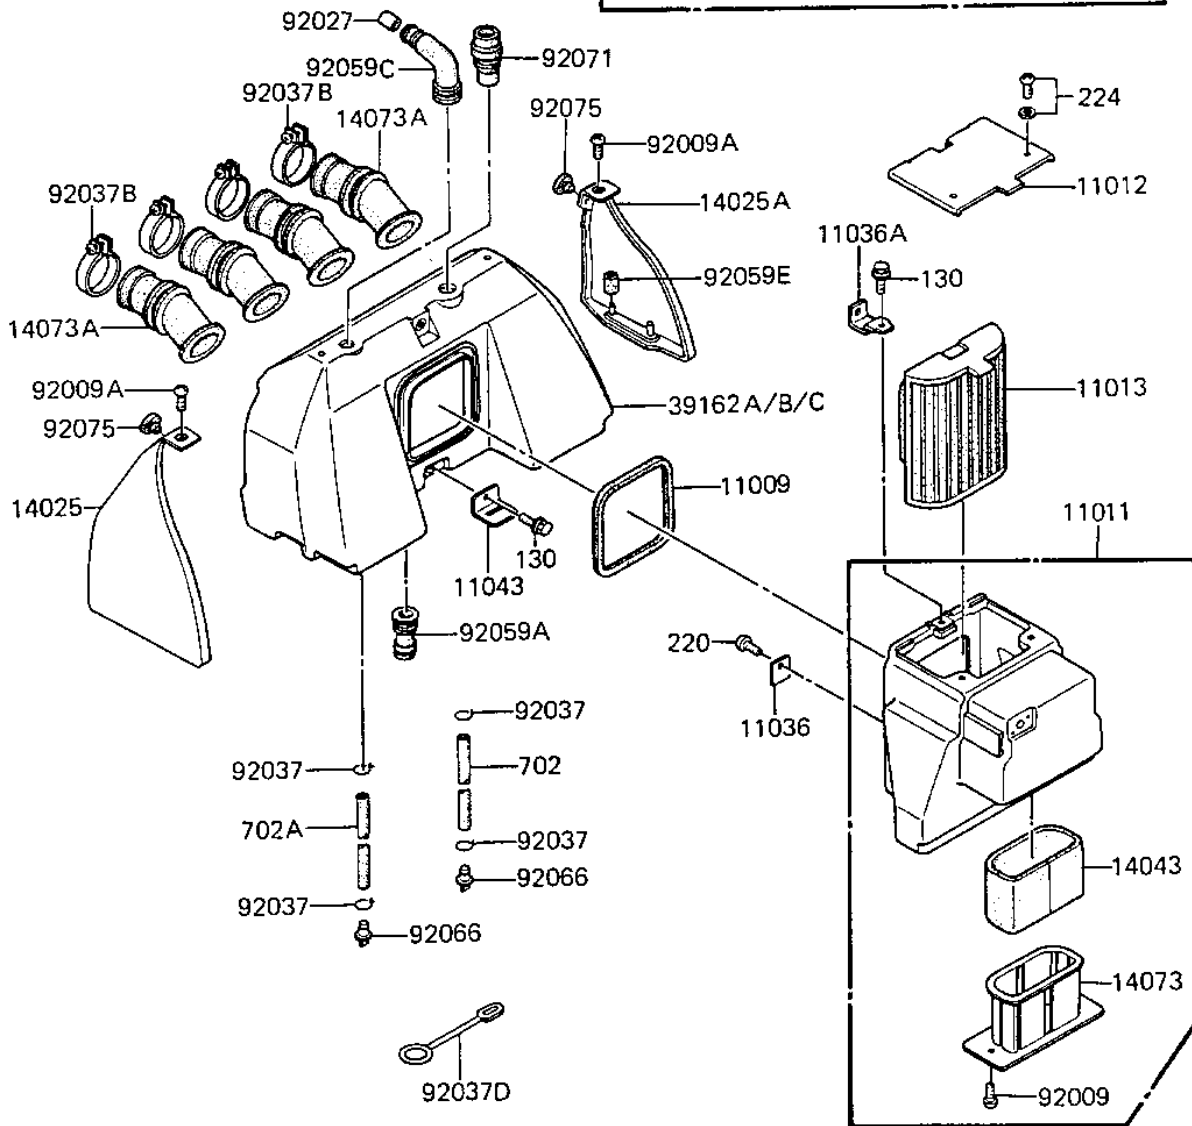

# 1984 GPz PARTS DIAGRAM

AIR CLEANER

E1130-0146

# 1984 GPz PARTS LIST

## AIR CLEANER

ITEM NAME	PART NUMBER	QUANTITY
GASKET,SILENCER,INTAK (Ref # 11009)	11009-1331	1
CASE-AIR FILTER (Ref # 11011)	11011-1135	1
CAP,AIR FILTER (Ref # 11012)	11012-1288	1
ELEMENT-AIR FILTER (Ref # 11013)	11013-1074	1
BRACKET-A,AIR FILTER (Ref # 11036)	11036-1942	1
BRACKET-A,AIR FILTER (Ref # 11036A)	11036-1943	1
BRACKET,INTAKE SLNCR (Ref # 11043)	11043-1220	1
COV,INTK SILENCER,LH (Ref # 14025)	14025-1767	1
COV,INTK SILENCER,RH (Ref # 14025A)	14025-1768	1
FILTER,INTAKE DUCT (Ref # 14043)	14043-1013	1
DUCT,AIR FILTER CASE (Ref # 14073)	14073-1103	1
DUCT,THROTTLE VALVE (Ref # 14073A)	14073-1104	4
VALVE ASSY,AIR SWITCH (Ref # 16126)	16126-1014	1
SILENCER (Ref # 39162)	39162-1003	1
SILENCER-INTAKE (Ref # 39162A)	39162-1010	1
SILENCER-INTAKE (Canada) (Ref # 39162B)	39162-1011	1
SCREW,5X12 (Ref # 92009)	92009-1051	2
SCREW,TAPPING,5X12,BL (Ref # 92009A)	92009-1138	2
COLLAR (Ref # 92027)	92027-1081	1
CLAMP FUEL PIPE (Ref # 92037)	92037-010	4
CLAMP-PIPE (Ref # 92037A)	92037-072	2
CLAMP (Ref # 92037B)	92037-1076	4
CLAMP (Ref # 92037C)	92037-1076	1
CLAMP,OVER FLOW PIPE (Ref # 92037D)	92037-134	1
CLAMP,BREATHER TUBE (Ref # 92037E)	92037-213	4
TUBE,VACUUM,LONG (Ref # 92059)	92059-1162	1
TUBE,AIR FILTER BLEED (Ref # 92059A)	92059-1164	1
TUBE,14X20X290 (Ref # 92059B)	92059-1281	1
TUBE,INTAKE SILENCER (Ref # 92059C)	92059-1282	1

## AIR CLEANER

ITEM NAME	PART NUMBER	QUANTITY
TUBE,14X20X74.5 (Ref # 92059D)	92059-1307	2
TUBE,RUBBER,3X8X10 (Ref # 92059E)	92059-1309	4
PLUG,DRAIN,AIR FILTER (Ref # 92066)	92066-1121	2
DAMPER,INTAKE COVER (Ref # 92075)	92075-1573	2
BOLT,FLANGED,6X10 (Ref # 130)	130B0610	2
UNAVAILABLE IN PRICE BOOK (Ref # 220)	220B610	2
SCREW-PAN-WP-CROS (Ref # 224)	224B0612	2
TUBE-RUBBER 5X400 (Ref # 702)	702A05400	1
TUBE-RUBBER 5X400 (Ref # 702A)	702A05400	1