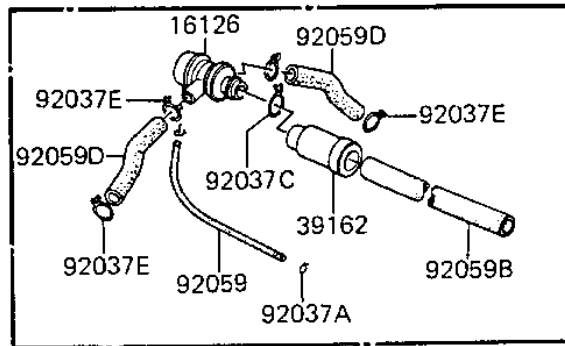

# 1984 GPz PARTS DIAGRAM

AIR CLEANER

E1130-0146

## AIR CLEANER

ITEM NAME	PART NUMBER	QUANTITY
GASKET,SILENCER,INTAK (Ref # 11009)	11009-1331	1
CASE-AIR FILTER (Ref # 11011)	11011-1135	1
CAP,AIR FILTER (Ref # 11012)	11012-1288	1
ELEMENT-AIR FILTER (Ref # 11013)	11013-1074	1
BRACKET-A,AIR FILTER (Ref # 11036)	11036-1942	1
BRACKET-A,AIR FILTER (Ref # 11036A)	11036-1943	1
BRACKET,INTAKE SLNCR (Ref # 11043)	11043-1220	1
COV,INTK SILENCER,LH (Ref # 14025)	14025-1767	1
COV,INTK SILENCER,RH (Ref # 14025A)	14025-1768	1
FILTER,INTAKE DUCT (Ref # 14043)	14043-1013	1
DUCT,AIR FILTER CASE (Ref # 14073)	14073-1103	1
DUCT,THROTTLE VALVE (Ref # 14073A)	14073-1104	4
VALVE ASSY,AIR SWITCH (Ref # 16126)	16126-1014	1
SILENCER (Ref # 39162)	39162-1003	1
SILENCER-INTAKE (Ref # 39162A)	39162-1010	1
SILENCER-INTAKE (Canada) (Ref # 39162B)	39162-1011	1
SCREW,5X12 (Ref # 92009)	92009-1051	2
SCREW,TAPPING,5X12,BL (Ref # 92009A)	92009-1138	2
COLLAR (Ref # 92027)	92027-1081	1
CLAMP FUEL PIPE (Ref # 92037)	92037-010	4
CLAMP-PIPE (Ref # 92037A)	92037-072	2
CLAMP (Ref # 92037B)	92037-1076	4
CLAMP (Ref # 92037C)	92037-1076	1
CLAMP,OVER FLOW PIPE (Ref # 92037D)	92037-134	1
CLAMP,BREATHER TUBE (Ref # 92037E)	92037-213	4
TUBE,VACUUM,LONG (Ref # 92059)	92059-1162	1
TUBE,AIR FILTER BLEED (Ref # 92059A)	92059-1164	1
TUBE,14X20X290 (Ref # 92059B)	92059-1281	1
TUBE,INTAKE SILENCER (Ref # 92059C)	92059-1282	1

## AIR CLEANER

ITEM NAME	PART NUMBER	QUANTITY
TUBE,14X20X74.5 (Ref # 92059D)	92059-1307	2
TUBE,RUBBER,3X8X10 (Ref # 92059E)	92059-1309	4
PLUG,DRAIN,AIR FILTER (Ref # 92066)	92066-1121	2
DAMPER,INTAKE COVER (Ref # 92075)	92075-1573	2
BOLT,FLANGED,6X10 (Ref # 130)	130B0610	2
UNAVAILABLE IN PRICE BOOK (Ref # 220)	220B610	2
SCREW-PAN-WP-CROS (Ref # 224)	224B0612	2
TUBE-RUBBER 5X400 (Ref # 702)	702A05400	1
TUBE-RUBBER 5X400 (Ref # 702A)	702A05400	1