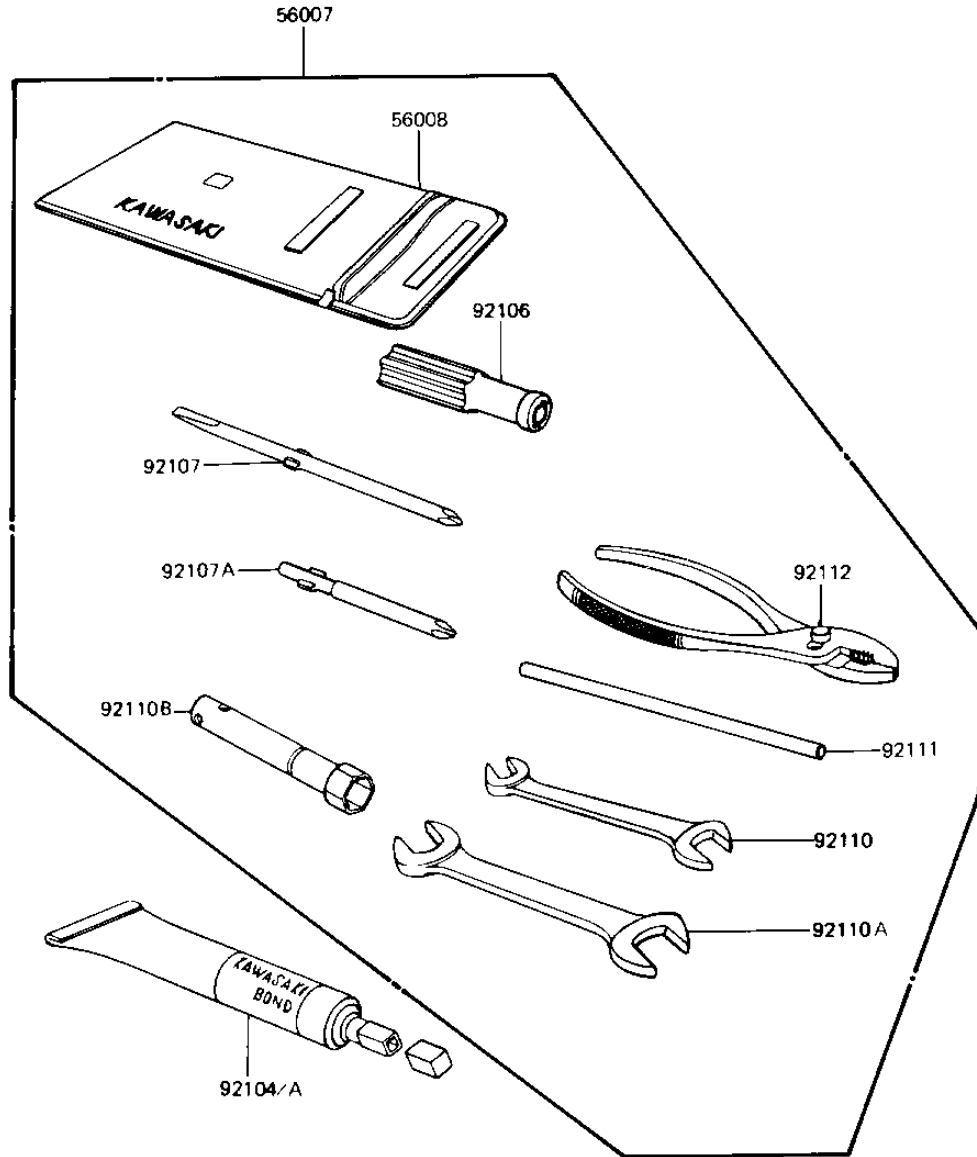

1983 LTD Shaft PARTS DIAGRAM

OWNER TOOLS

F2810-0129

1983 LTD Shaft PARTS LIST

OWNER TOOLS

ITEM NAME	PART NUMBER	QUANTITY
TOOLKIT (Ref # 56007)	56007-1170	1
BAG,TOOL (Ref # 56008)	56008-006	1
LIQUID GASKET (Ref # 92104)	92104-002	1
GASKET-LIQUID,BLACK (Ref # 92104A)	92104-1003	1
GRIP,SCREW DRIVER (Ref # 92106)	92106-1001	1
TOOL-DRIVER (Ref # 92107)	92107-1052	1
TOOL-DRIVER,#3PHILLIP (Ref # 92107A)	92107-1002	1
TOOL-WRENCH,OPEN END (Ref # 92110)	92110-1038	1
TOOL-WRENCH,OPEN END, (Ref # 92110A)	92110-1153	1
WRENCH,SPARK PLUG (Ref # 92110B)	92108-008	1
BAR,SPARK PLUG WRENCH (Ref # 92111)	92111-005	1
PLIERS,160MM (Ref # 92112)	92112-003	1