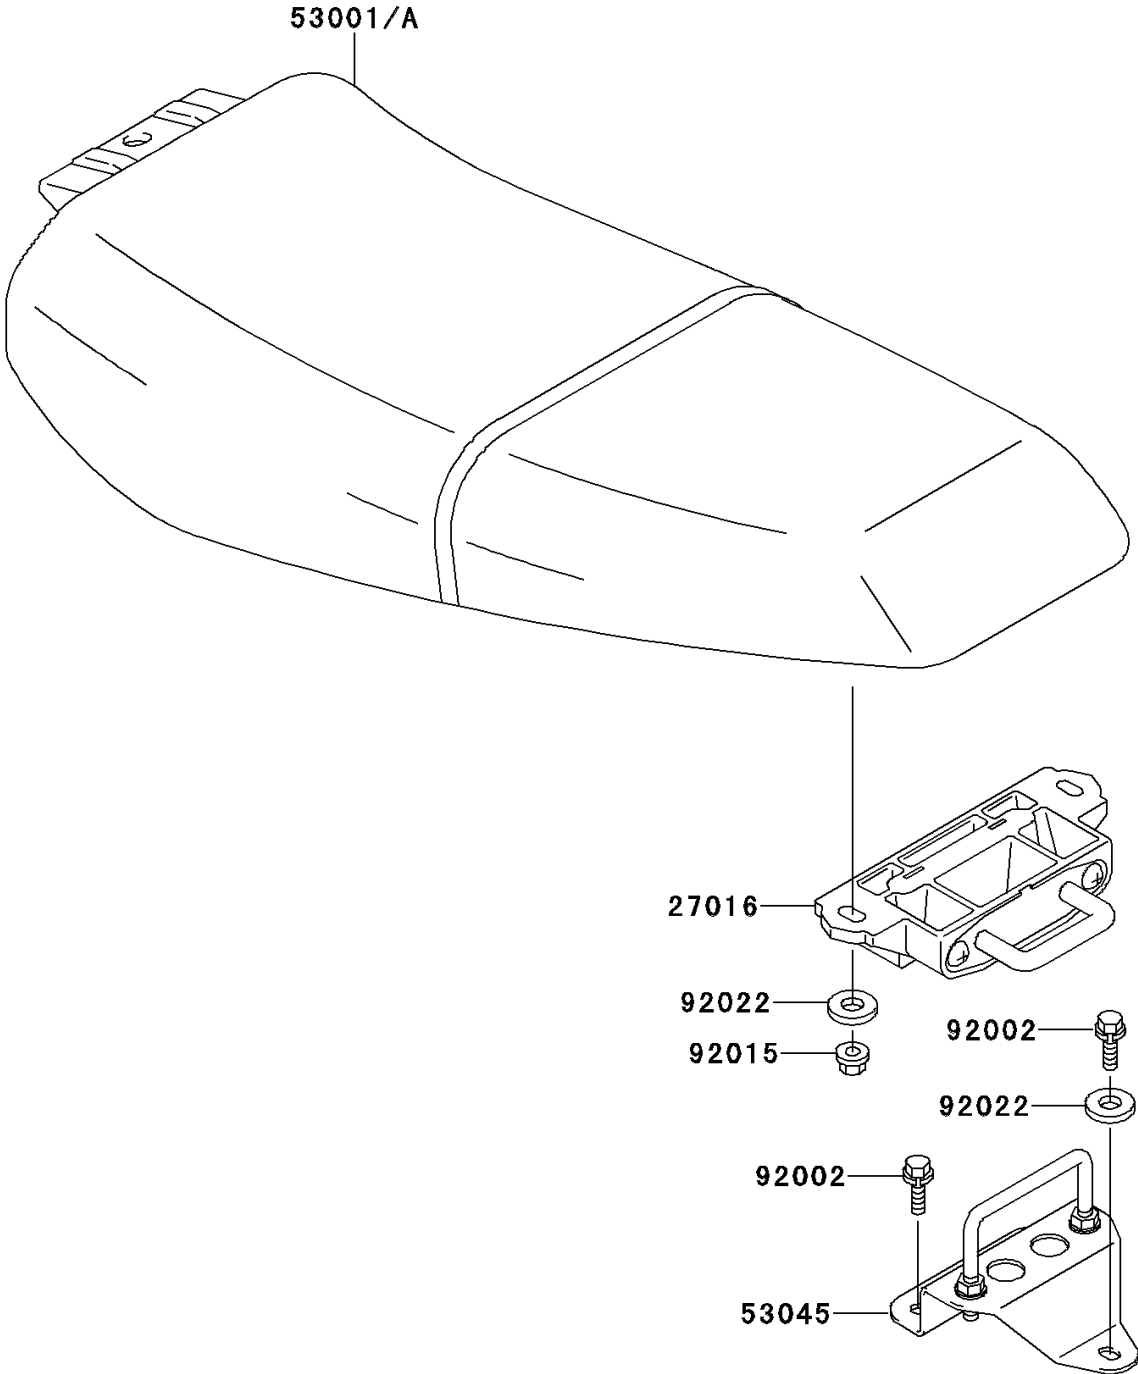

1997 750 ZXi PARTS DIAGRAM

Seat

F3146

1997 750 ZXi PARTS LIST

Seat

ITEM NAME	PART NUMBER	QUANTITY
LOCK-ASSY,SEAT (Ref # 27016)	27016-3731	1
SEAT-ASSY,J.S.VIOLET (Ref # 53001A)	53001-3729-PJ	1
HOOK-ASSY,SEAT LOCK (Ref # 53045)	53045-3706	1
BOLT,6X16 (Ref # 92002)	92002-3728	1
NUT,6MM (Ref # 92015)	92015-3767	1
WASHER,6.5X20X1.5 (Ref # 92022)	92022-3710	1