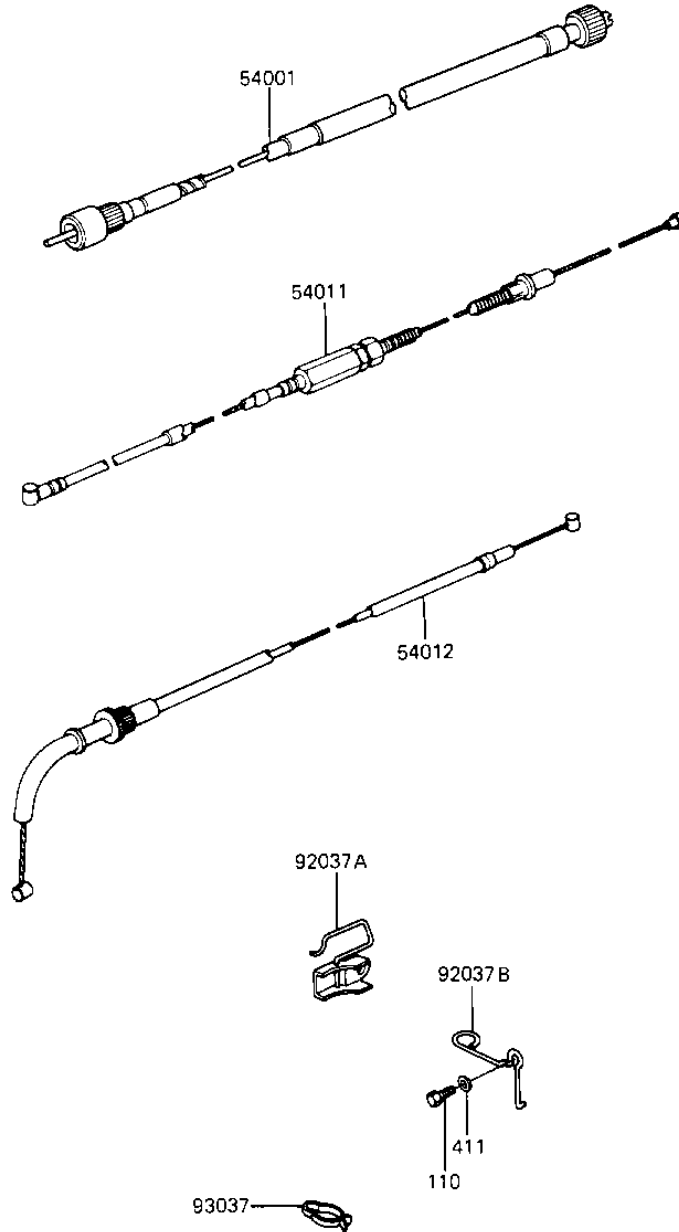

1983 LTD Shaft PARTS DIAGRAM

CABLES

F2540-0157

1983 LTD Shaft PARTS LIST

CABLES

ITEM NAME	PART NUMBER	QUANTITY
CABLE,SPEEDOMETER (Ref # 54001)	54001-1029	1
CABLE-CLUTCH (Ref # 54011)	54011-1220	1
CABLE-THROTTLE (Ref # 54012)	54012-1110	1
CLAMP,CABLE (Ref # 92037)	92037-093	1
CLAMP,THROTTLE CABLE (Ref # 92037A)	92037-1189	1
CLAMP,CLUTCH CABLE (Ref # 92037B)	92037-1253	1
BOLT, 6X14, BLACK (Ref # 110)	112C0614	1
WASHER PLAIN (Ref # 411)	411F0600	1