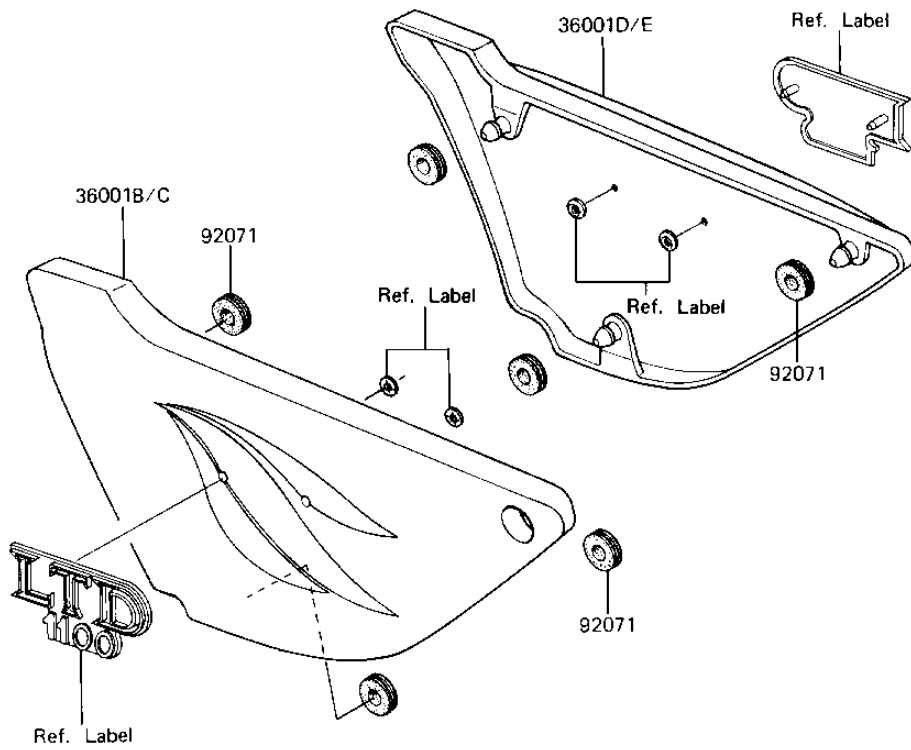

1983 LTD Shaft PARTS DIAGRAM

SIDE COVERS

F2610-0180

1983 LTD Shaft PARTS LIST

SIDE COVERS

ITEM NAME	PART NUMBER	QUANTITY
COVER-SIDE,LH,L.M.RED (Ref # 36001B)	36001-5139-E2	1
COVER-SIDE,LH,EBONY (Ref # 36001C)	36001-5139-H8	1
COVER-SIDE,RH,L.M.RED (Ref # 36001D)	36001-5140-E2	1
COVER-SIDE,RH,EBONY (Ref # 36001E)	36001-5140-H8	1
GROMMET (Ref # 92071)	92071-056	6