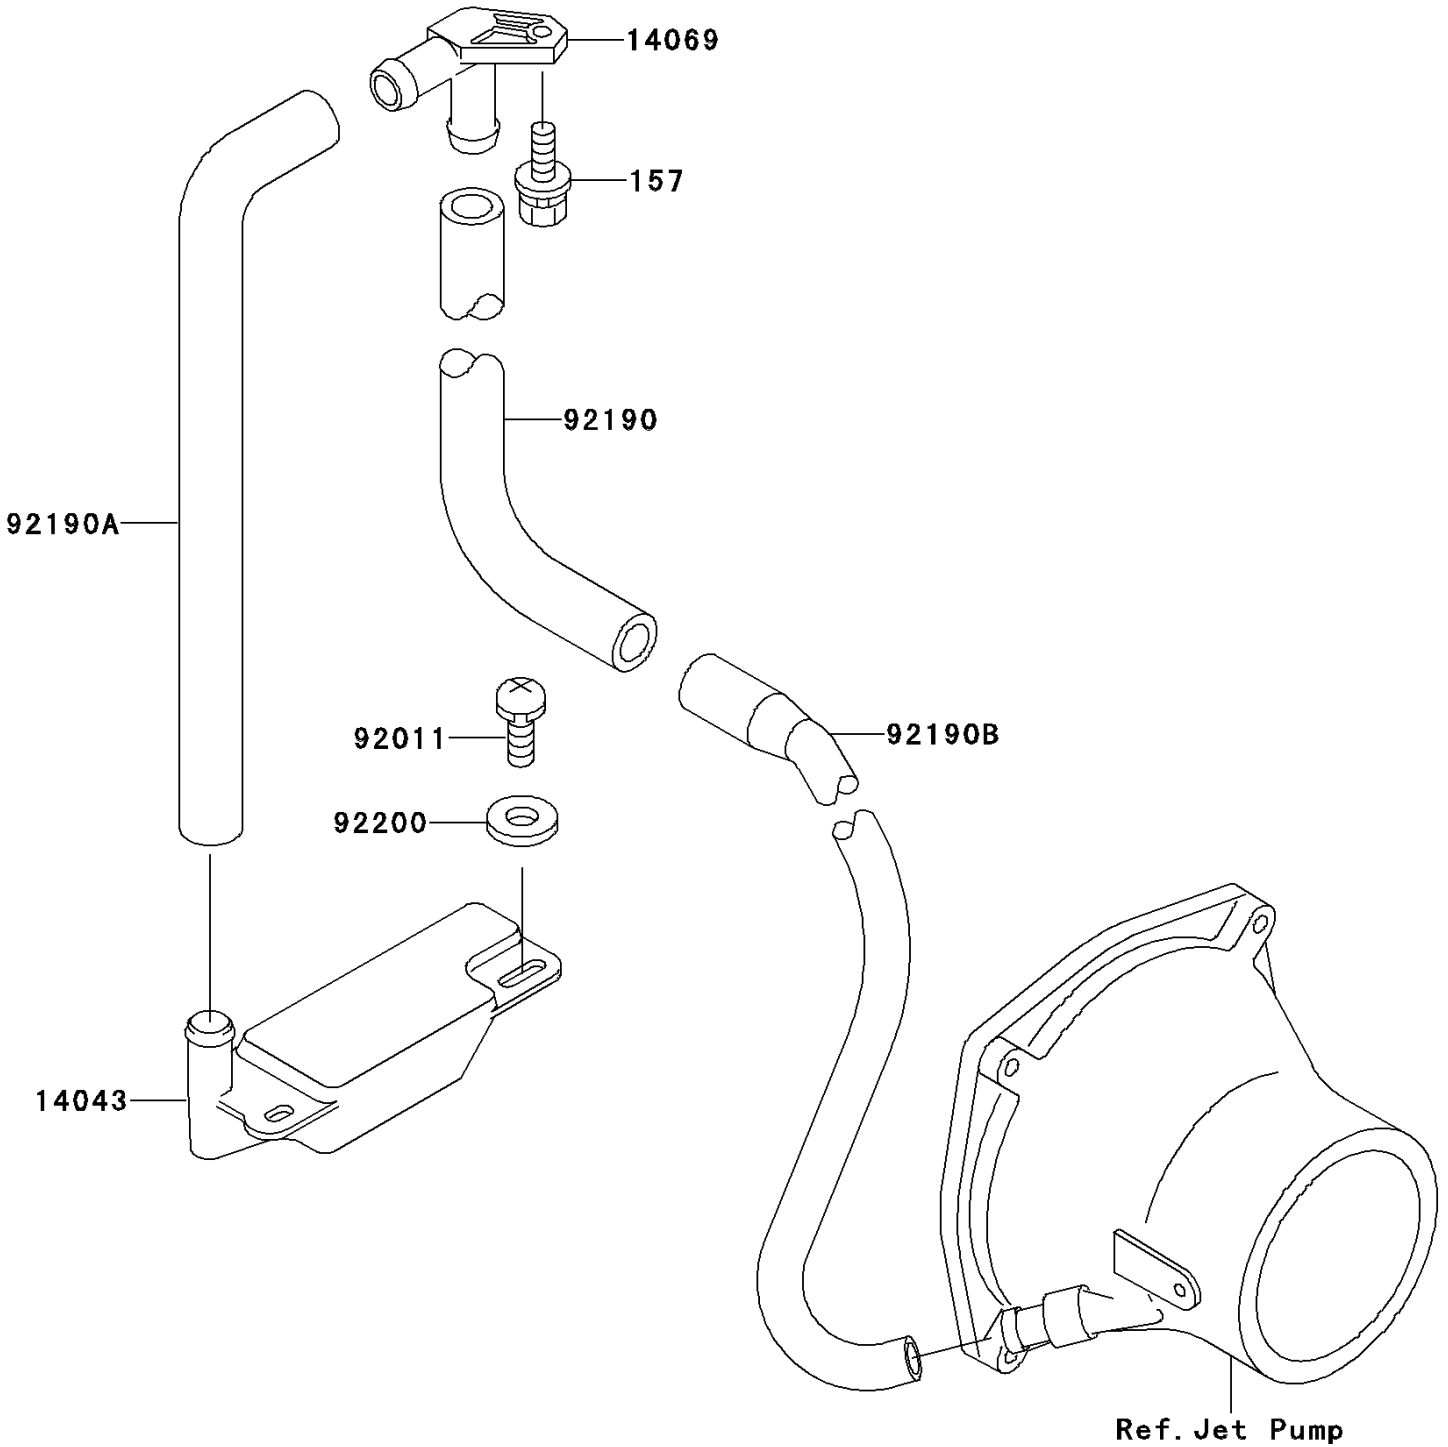

# 1995 750 ZXi PARTS DIAGRAM

Bilge System

F3145

## 1995 750 ZXi PARTS LIST

### Bilge System

ITEM NAME	PART NUMBER	QUANTITY
BOLT-WSP,6X18 (Ref # 157)	157R0618	1
FILTER (Ref # 14043)	14043-3708	1
BREATHER (Ref # 14069)	14069-3708	1
SCREW,TAPPING (Ref # 92011)	92011-561	2
TUBE,BREATHER-HULL (Ref # 92190)	92190-3968	1
TUBE,FILTER-BREATHER (Ref # 92190A)	92190-3969	1
TUBE,HULL-NOZZLE (Ref # 92190B)	92190-3971	1
WASHER,5.9X16X1.5 (Ref # 92200)	92200-3714	2