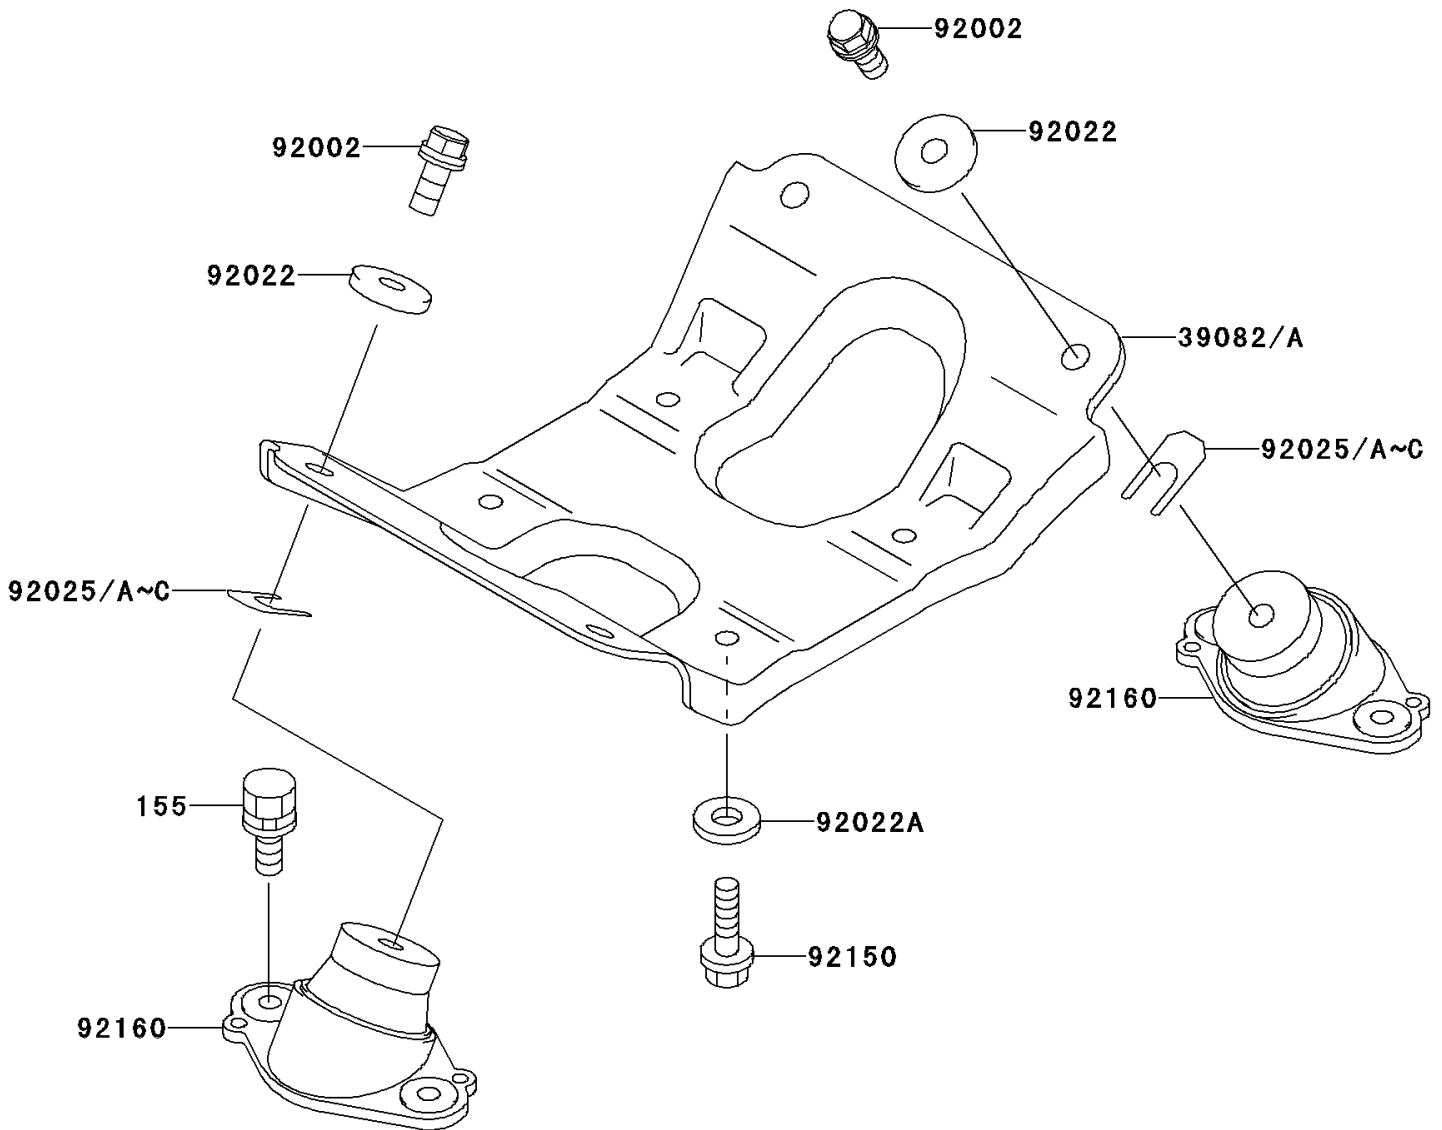

# 1997 750 ZXi PARTS DIAGRAM

Engine Mount

F3144

## 1997 750 ZXi PARTS LIST

### Engine Mount

ITEM NAME	PART NUMBER	QUANTITY
BOLT-WSP-SMALL,8X20 (Ref # 155)	155R0820	8
MOUNT-ENGINE (Ref # 39082A)	39082-3711	1
BOLT,10X25 (Ref # 92002)	92002-3770	4
WASHER,32X10.5X4 (Ref # 92022)	92022-3023	4
WASHER,10.2X20X1.5 (Ref # 92022A)	92022-3742	4
SHIM,T=0.3MM (Ref # 92025)	92025-3705	AR
SHIM,T=0.5MM (Ref # 92025A)	92025-3706	AR
SHIM,T=1.0MM (Ref # 92025B)	92025-3707	AR
SHIM,T=1.5MM (Ref # 92025C)	92025-3708	AR
BOLT,10X25 (Ref # 92150)	92150-3842	4
DAMPER,ENGINE MOUNT (Ref # 92160)	92160-3852	4