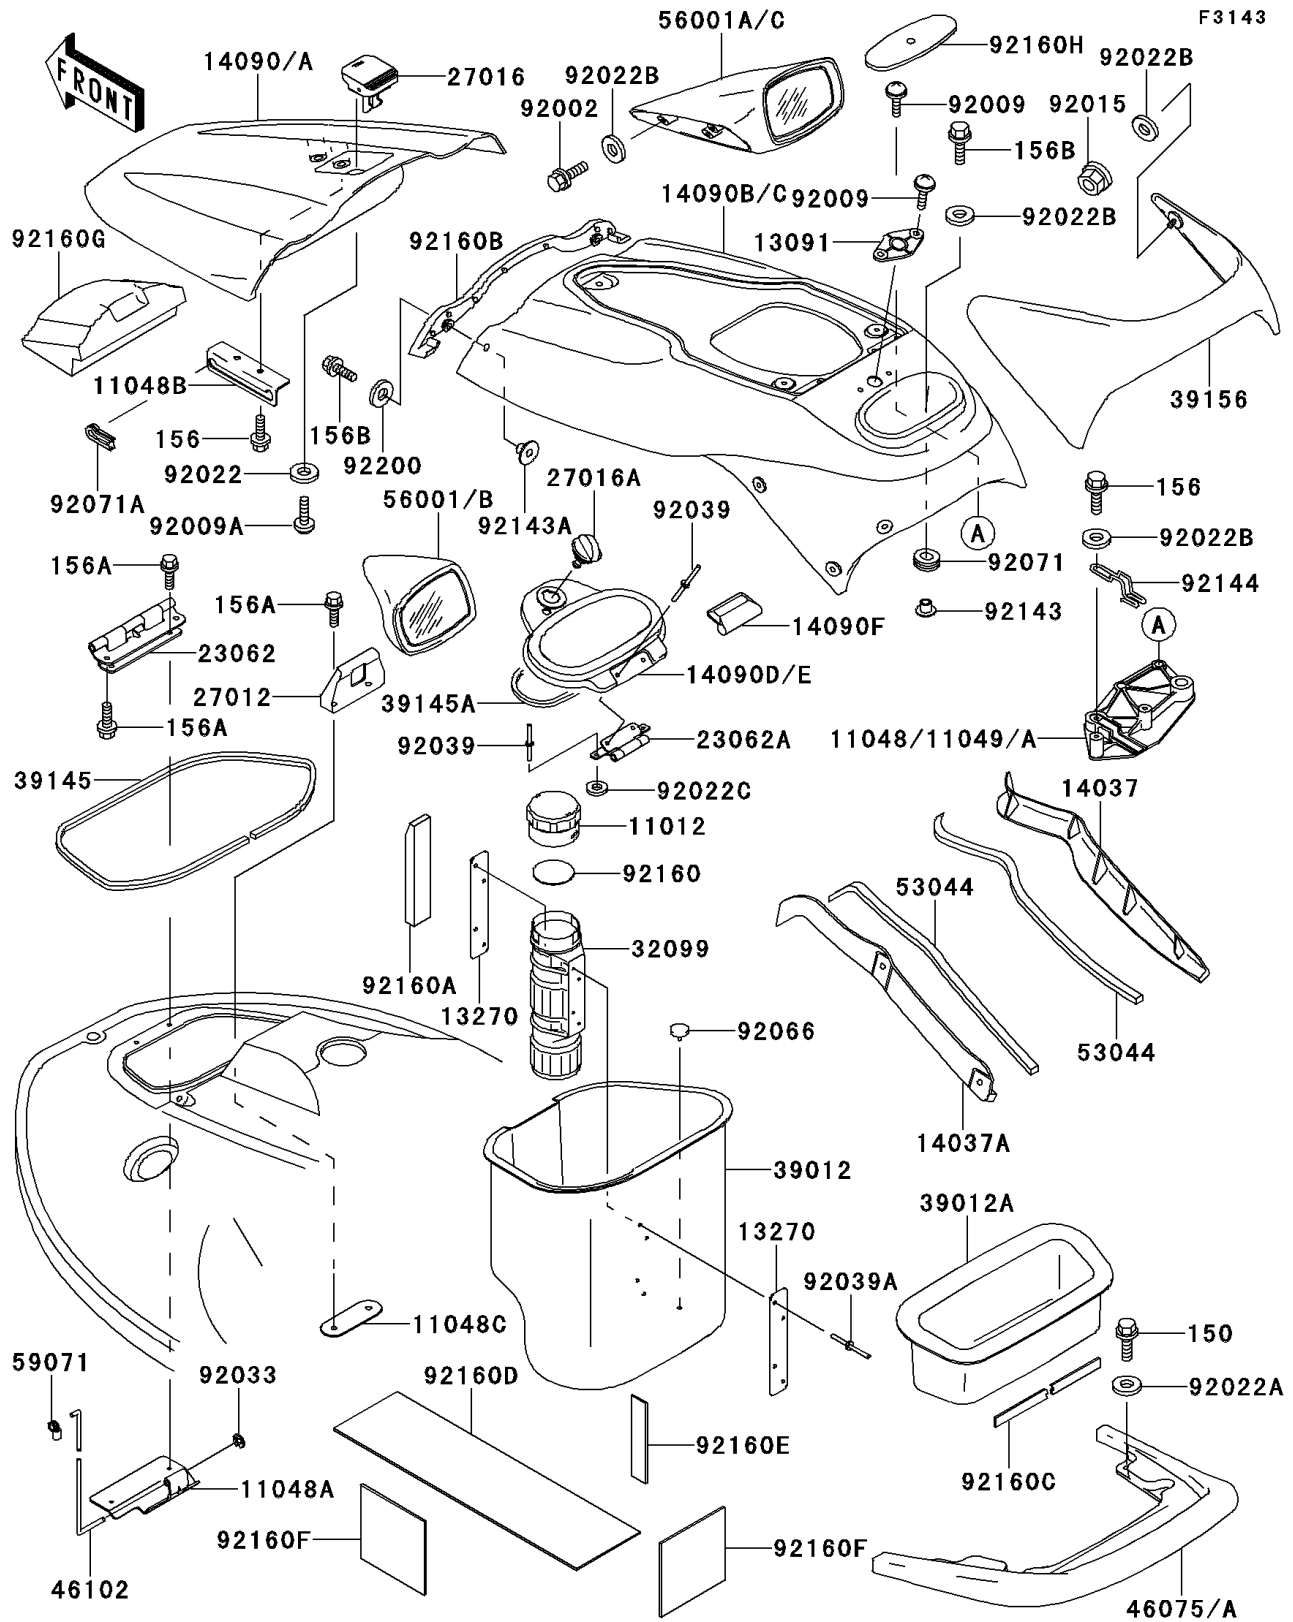

1997 750 ZXi PARTS DIAGRAM

Hull Fittings

1997 750 ZXi PARTS LIST

Hull Fittings

ITEM NAME	PART NUMBER	QUANTITY
CAP,FIRE EXTINGUISHER (Ref # 11012)	11012-3766	1
BRACKET,HATCH COVER (Ref # 11048A)	11048-3776	1
BRACKET,HATCH COVER (Ref # 11048B)	11048-3777	1
BRACKET,HATCH COVER LOCK (Ref # 11048C)	11048-3778	1
BRACKET,FUEL TAP (Ref # 11049)	11049-3714	1
HOLDER,LOCK (Ref # 13091)	13091-3789	1
PLATE,FIRE EXTINGUISHER (Ref # 13270)	13270-3729	2
SCREEN,HANDLE COVER,RH (Ref # 14037)	14037-3705	1
SCREEN,HANDLE COVER,LH (Ref # 14037A)	14037-3706	1
COVER,HATCH,F.RED (Ref # 14090)	14090-3747-B1	1
COVER,HANDLE,F.RED (Ref # 14090B)	14090-3748-B1	1
COVER,CENTER STORAGE,F.RED (Ref # 14090D)	14090-3757-B1	1
COVER,STORAGE HINGE,GRAY (Ref # 14090F)	14090-3763-RA	1
BRACKET-COMP,HATCH COVER (Ref # 23062)	23062-3711	1
BRACKET-COMP,STORAGE HINGE (Ref # 23062A)	23062-3713	1
HOOK,HATCH COVER LOCK (Ref # 27012)	27012-3778	1
LOCK-ASSY,HATCH COVER (Ref # 27016)	27016-3721	1
LOCK-ASSY,STORAGE COVER (Ref # 27016A)	27016-3732	1
CASE,FIRE EXTINGUISHER (Ref # 32099)	32099-3769	1
CASE-STORAGE,FR (Ref # 39012)	39012-3713	1
CASE-STORAGE,TOOL CASE (Ref # 39012A)	39012-3714	1
TRIM-SEAL (Ref # 39145)	39145-3743	1
TRIM-SEAL,L=450 (Ref # 39145A)	39145-3744	1
PAD,KNEE,J.S.VIOLET (Ref # 39156)	39156-3782-PJ	1
GRIP,TAIL,J.S.VIOLET (Ref # 46075)	46075-3736-RE	1
ROD,HATCH COVER STOPPER (Ref # 46102)	46102-3722	1
TRIM,L=385 (Ref # 53044)	53044-1255	2
MIRROR-ASSY,LH,J.S.VIOLET (Ref # 56001B)	56001-3707-RE	1
MIRROR-ASSY,RH,J.S.VIOLET (Ref # 56001C)	56001-3708-RE	1