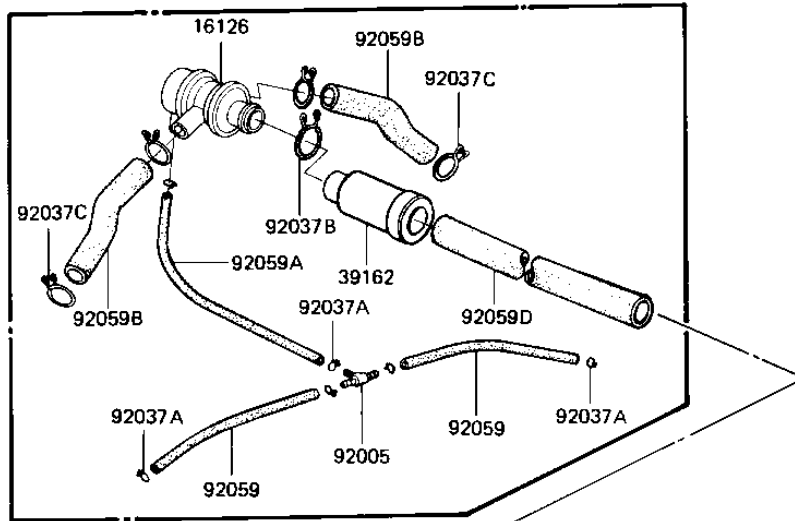

1983 LTD Shaft PARTS DIAGRAM

AIR CLEANER

E1130-0024

1983 LTD Shaft PARTS LIST

AIR CLEANER

ITEM NAME	PART NUMBER	QUANTITY
FILTER-ASSY-AIR (Canada) (Ref # 11010)	11010-1115	1
FILTER-ASSY-AIR (Ref # 11010A)	11010-1143	1
CAP,AIR FILTER (Ref # 11012)	11012-1167	1
ELEMENT,AIR CLNR (Ref # 11013)	11013-1037	1
BRACKET,AIR CLEANER (Ref # 11034)	32070-038	2
COVER,AIR FILTER,LH (Ref # 14025)	14025-1263	1
COVER,AIR FILTER,RH (Ref # 14025A)	14025-1264	1
DUCT,AIR FILTER,INTAK (Ref # 14073)	14073-1049	1
DUCT,AIR FILTER,OUTLE (Ref # 14073A)	14073-1055	4
VALVE ASSY,AIR SWITCH (Ref # 16126)	16126-1014	1
SILENCER (Ref # 39162)	39162-1003	1
FITTING,TUBE (Ref # 92005)	92005-1017	1
SCREW,TAPPING,5X12 (Ref # 92009)	92009-1105	1
CLAMP BREATHER PIPE (Ref # 92037)	92037-028	6
CLAMP-PIPE (Ref # 92037A)	92037-072	6
CLAMP (Ref # 92037B)	92037-1076	1
CLAMP,BREATHER TUBE (Ref # 92037C)	92037-213	4
TUBE,VACUUM,LONG (Ref # 92059)	92059-1162	2
TUBE,VACUUM,LONG (Ref # 92059A)	92059-1162	1
TUBE,14X20X89 (Ref # 92059B)	92059-1155	2
TUBE,AIR FILTER BLEED (Ref # 92059C)	92059-1170	1
TUBE,14X20X340 (Ref # 92059D)	92059-1171	1
GROMMET,AIR FILTER (Ref # 92071)	92071-1042	1
SPRING,COIL,BLACK (Ref # 92081)	92081-1457	4
BOLT-UPSET,6X12 (Ref # 110)	112G0612	2
SCREW PAN HEAD 6X12 (Ref # 220)	220B0612	2
WASHER PLAIN 6MM (Ref # 410)	410B0600	2
WASHER PLAIN 6MM (Ref # 411)	411B0600	2
WASHER SPRING 6MM (Ref # 461)	461F0600	2