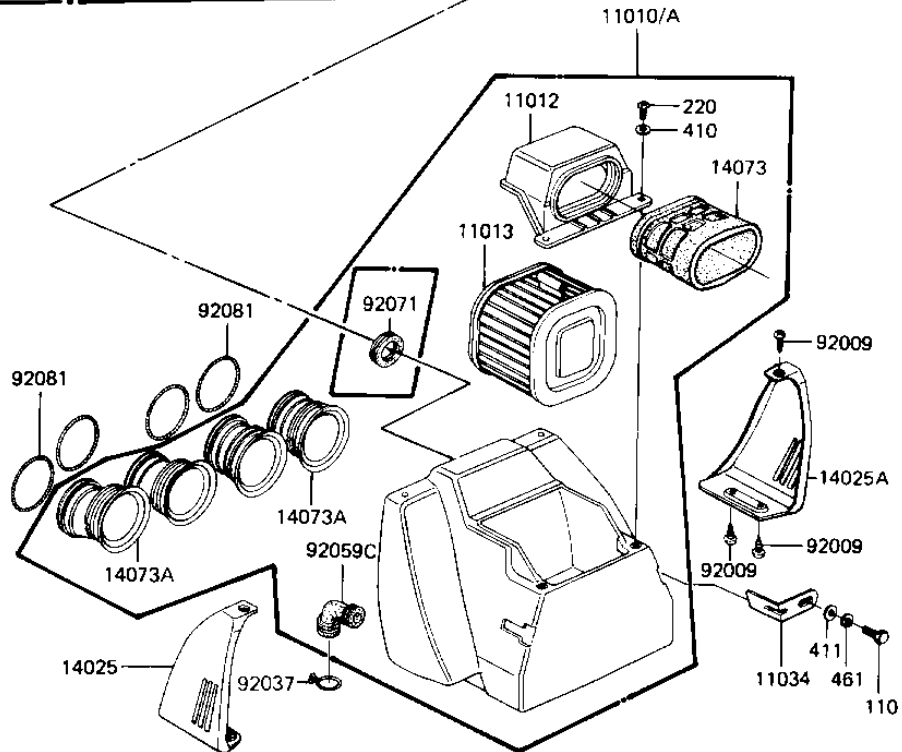

1983 LTD Shaft PARTS DIAGRAM

AIR CLEANER

E1130-0024

1983 LTD Shaft PARTS LIST

AIR CLEANER

ITEM NAME	PART NUMBER	QUANTITY
FILTER-ASSY-AIR (Canada) (Ref # 11010)	11010-1115	1
FILTER-ASSY-AIR (Ref # 11010A)	11010-1143	1
CAP,AIR FILTER (Ref # 11012)	11012-1167	1
ELEMENT,AIR CLNR (Ref # 11013)	11013-1037	1
BRACKET,AIR CLEANER (Ref # 11034)	32070-038	2
COVER,AIR FILTER,LH (Ref # 14025)	14025-1263	1
COVER,AIR FILTER,RH (Ref # 14025A)	14025-1264	1
DUCT,AIR FILTER,INTAK (Ref # 14073)	14073-1049	1
DUCT,AIR FILTER,OUTLE (Ref # 14073A)	14073-1055	4
VALVE ASSY,AIR SWITCH (Ref # 16126)	16126-1014	1
SILENCER (Ref # 39162)	39162-1003	1
FITTING,TUBE (Ref # 92005)	92005-1017	1
SCREW,TAPPING,5X12 (Ref # 92009)	92009-1105	1
CLAMP BREATHER PIPE (Ref # 92037)	92037-028	6
CLAMP-PIPE (Ref # 92037A)	92037-072	6
CLAMP (Ref # 92037B)	92037-1076	1
CLAMP,BREATHER TUBE (Ref # 92037C)	92037-213	4
TUBE,VACUUM,LONG (Ref # 92059)	92059-1162	2
TUBE,VACUUM,LONG (Ref # 92059A)	92059-1162	1
TUBE,14X20X89 (Ref # 92059B)	92059-1155	2
TUBE,AIR FILTER BLEED (Ref # 92059C)	92059-1170	1
TUBE,14X20X340 (Ref # 92059D)	92059-1171	1
GROMMET,AIR FILTER (Ref # 92071)	92071-1042	1
SPRING,COIL,BLACK (Ref # 92081)	92081-1457	4
BOLT-UPSET,6X12 (Ref # 110)	112G0612	2
SCREW PAN HEAD 6X12 (Ref # 220)	220B0612	2
WASHER PLAIN 6MM (Ref # 410)	410B0600	2
WASHER PLAIN 6MM (Ref # 411)	411B0600	2
WASHER SPRING 6MM (Ref # 461)	461F0600	2