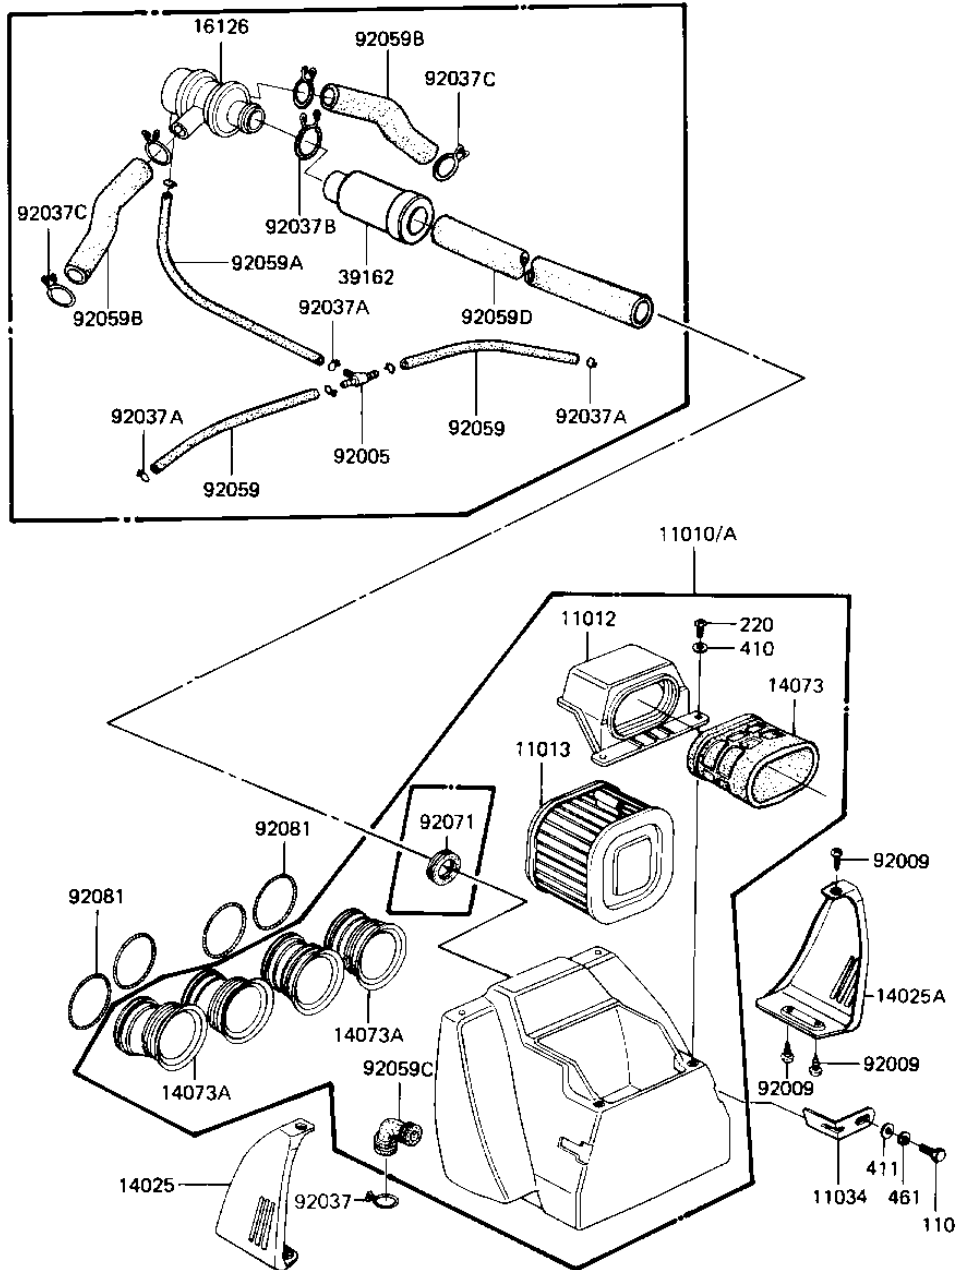

# 1983 LTD Shaft PARTS DIAGRAM

AIR CLEANER

E1130-0024

# 1983 LTD Shaft PARTS LIST

## AIR CLEANER

ITEM NAME	PART NUMBER	QUANTITY
FILTER-ASSY-AIR (Canada) (Ref # 11010)	11010-1115	1
FILTER-ASSY-AIR (Ref # 11010A)	11010-1143	1
CAP,AIR FILTER (Ref # 11012)	11012-1167	1
ELEMENT,AIR CLNR (Ref # 11013)	11013-1037	1
BRACKET,AIR CLEANER (Ref # 11034)	32070-038	2
COVER,AIR FILTER,LH (Ref # 14025)	14025-1263	1
COVER,AIR FILTER,RH (Ref # 14025A)	14025-1264	1
DUCT,AIR FILTER,INTAK (Ref # 14073)	14073-1049	1
DUCT,AIR FILTER,OUTLE (Ref # 14073A)	14073-1055	4
VALVE ASSY,AIR SWITCH (Ref # 16126)	16126-1014	1
SILENCER (Ref # 39162)	39162-1003	1
FITTING,TUBE (Ref # 92005)	92005-1017	1
SCREW,TAPPING,5X12 (Ref # 92009)	92009-1105	1
CLAMP BREATHER PIPE (Ref # 92037)	92037-028	6
CLAMP-PIPE (Ref # 92037A)	92037-072	6
CLAMP (Ref # 92037B)	92037-1076	1
CLAMP,BREATHER TUBE (Ref # 92037C)	92037-213	4
TUBE,VACUUM,LONG (Ref # 92059)	92059-1162	2
TUBE,VACUUM,LONG (Ref # 92059A)	92059-1162	1
TUBE,14X20X89 (Ref # 92059B)	92059-1155	2
TUBE,AIR FILTER BLEED (Ref # 92059C)	92059-1170	1
TUBE,14X20X340 (Ref # 92059D)	92059-1171	1
GROMMET,AIR FILTER (Ref # 92071)	92071-1042	1
SPRING,COIL,BLACK (Ref # 92081)	92081-1457	4
BOLT-UPSET,6X12 (Ref # 110)	112G0612	2
SCREW PAN HEAD 6X12 (Ref # 220)	220B0612	2
WASHER PLAIN 6MM (Ref # 410)	410B0600	2
WASHER PLAIN 6MM (Ref # 411)	411B0600	2
WASHER SPRING 6MM (Ref # 461)	461F0600	2