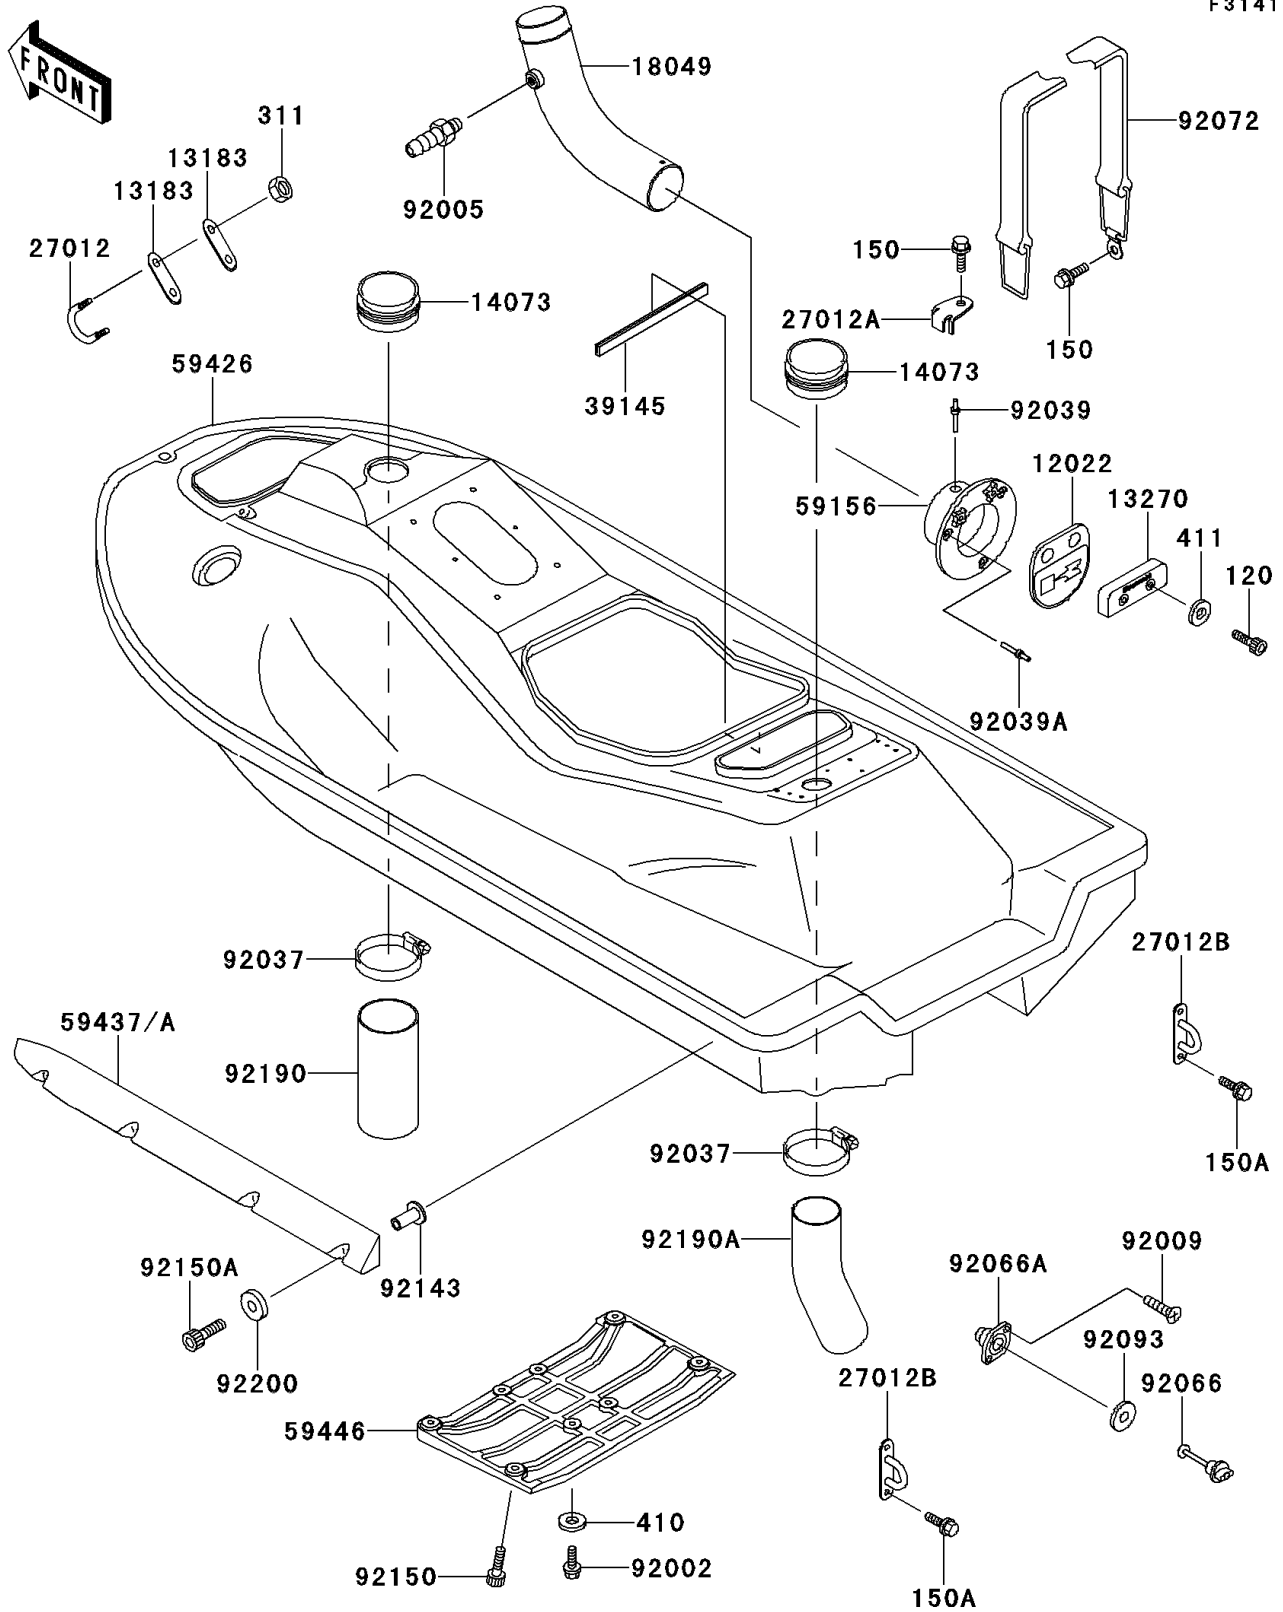

1995 750 ZXi PARTS DIAGRAM

Hull(JH750-C1/C2)

F3141

1995 750 ZXi PARTS LIST

Hull(JH750-C1/C2)

ITEM NAME	PART NUMBER	QUANTITY
BOLT-SOCKET (Ref # 120)	120R0616	2
BOLT-WS,6X14 (Ref # 150)	150R0614	2
BOLT-WS,6X18 (Ref # 150A)	150R0618	4
NUT-HEX,6MM (Ref # 311)	311R0600	2
WASHER-PLAIN-SMALL,6MM (Ref # 410)	410S0600	4
WASHER-PLAIN,6MM (Ref # 411)	411S0600	2
VALVE-REED (Ref # 12022)	12022-3705	1
PLATE (Ref # 13183)	13183-3809	2
PLATE (Ref # 13270)	13270-3785	1
DUCT,AIR INTAKE (Ref # 14073)	14073-3750	2
PIPE-EXHAUST (Ref # 18049)	18049-3751	1
HOOK (Ref # 27012)	27012-3761	1
HOOK,WATER MUFFLER (Ref # 27012A)	27012-3777	1
HOOK,REAR (Ref # 27012B)	27012-3782	2
TRIM-SEAL,L=280 (Ref # 39145)	39145-3745	1
PIPE-TAIL (Ref # 59156)	59156-3711	1
STABILIZER,J.WHITE (Ref # 59437A)	59437-3708-8U	2
COVER-JET PUMP,J.S.VIOLET (Ref # 59446)	59446-3728-23	1
BOLT,6X20 (Ref # 92002)	92002-3755	4
FITTING,HOSE (Ref # 92005)	92005-3712	1
SCREW,TAPPING,4X14 (Ref # 92009)	92009-3755	2
CLAMP (Ref # 92037)	92037-541	2
RIVET,4.8MM (Ref # 92039)	92039-3719	1
RIVET (Ref # 92039A)	92039-3741	3
PLUG,RR,DRAIN (Ref # 92066)	92066-3744	1
PLUG,DRAIN (Ref # 92066A)	92066-3749	1
BAND,WATER MUFFLER (Ref # 92072)	92072-3781	1
SEAL (Ref # 92093)	92093-3720	1
COLLAR (Ref # 92143)	92143-3739	8

1995 750 ZXi PARTS LIST

Hull(JH750-C1/C2)

ITEM NAME	PART NUMBER	QUANTITY
BOLT,SOCKET,6X18 (Ref # 92150)	92150-3775	4
BOLT,SOCKET,6X40 (Ref # 92150A)	92150-3847	8
TUBE (Ref # 92190)	92190-3962	1
TUBE (Ref # 92190A)	92190-3963	1
WASHER,6.5X16X1.0 (Ref # 92200)	92200-3712	8
HULL-COMP,J.WHITE (Ref # 59426)	59426-3837-8C	1