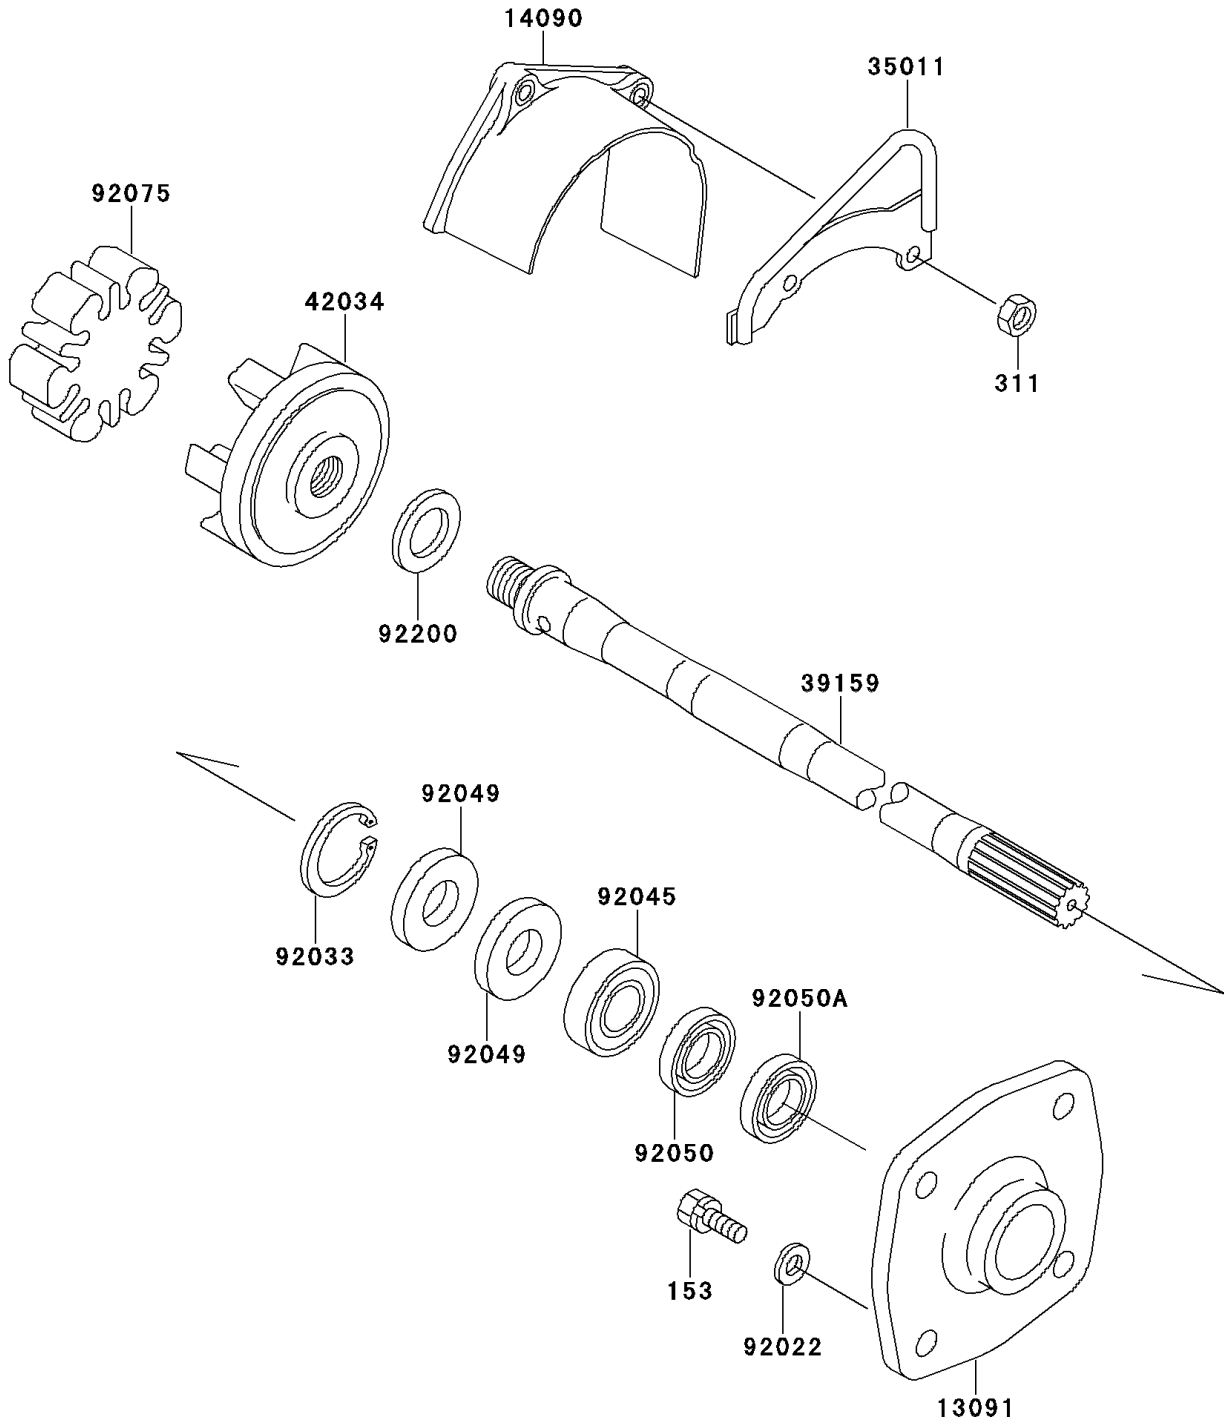

1997 750 ZXi PARTS DIAGRAM

Drive Shaft

E3134

1997 750 ZXi PARTS LIST

Drive Shaft

ITEM NAME	PART NUMBER	QUANTITY
BOLT-WS-SMALL (Ref # 153)	153R0830	4
NUT-HEX,6MM (Ref # 311)	311R0600	2
HOLDER (Ref # 13091)	13091-3730	1
COVER,COUPLING (Ref # 14090)	14090-3761	1
STAY (Ref # 35011)	35011-3704	1
SHAFT-DRIVE (Ref # 39159)	39159-3721	1
COUPLING (Ref # 42034)	42034-3707	1
WASHER,8.2X18X1.5 (Ref # 92022)	92022-1964	4
RING-SNAP,42MM (Ref # 92033)	92033-3713	1
BEARING-BALL,60042RD (Ref # 92045)	92045-3705	1
SEAL-OIL,S620426 (Ref # 92049)	92049-3707	2
SEAL-OIL,SCY20368 (Ref # 92050)	92050-502	1
SEAL-OIL,SC20367 (Ref # 92050A)	92050-503	1
DAMPER,COUPLING (Ref # 92075)	92075-520	1
WASHER,20X28X2.0 (Ref # 92200)	92200-3731	1