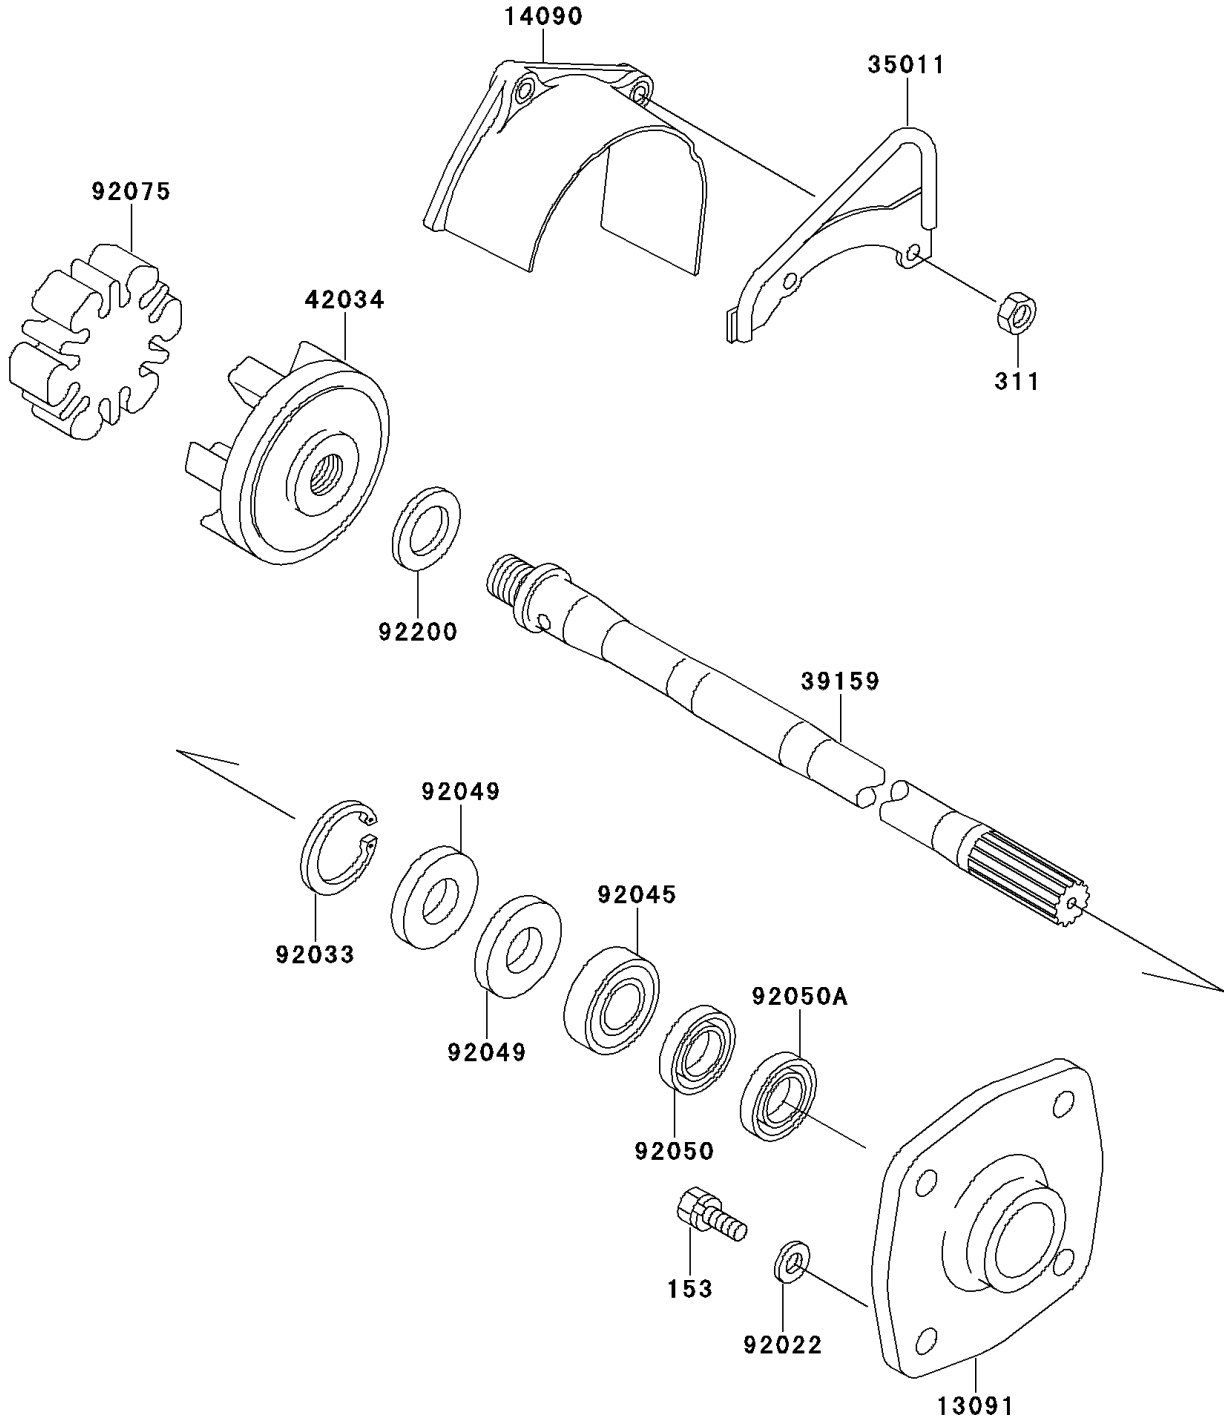

# 1997 750 ZXi PARTS DIAGRAM

Drive Shaft

E3134

## 1997 750 ZXi PARTS LIST

### Drive Shaft

ITEM NAME	PART NUMBER	QUANTITY
BOLT-WS-SMALL (Ref # 153)	153R0830	4
NUT-HEX,6MM (Ref # 311)	311R0600	2
HOLDER (Ref # 13091)	13091-3730	1
COVER,COUPLING (Ref # 14090)	14090-3761	1
STAY (Ref # 35011)	35011-3704	1
SHAFT-DRIVE (Ref # 39159)	39159-3721	1
COUPLING (Ref # 42034)	42034-3707	1
WASHER,8.2X18X1.5 (Ref # 92022)	92022-1964	4
RING-SNAP,42MM (Ref # 92033)	92033-3713	1
BEARING-BALL,60042RD (Ref # 92045)	92045-3705	1
SEAL-OIL,S620426 (Ref # 92049)	92049-3707	2
SEAL-OIL,SCY20368 (Ref # 92050)	92050-502	1
SEAL-OIL,SC20367 (Ref # 92050A)	92050-503	1
DAMPER,COUPLING (Ref # 92075)	92075-520	1
WASHER,20X28X2.0 (Ref # 92200)	92200-3731	1