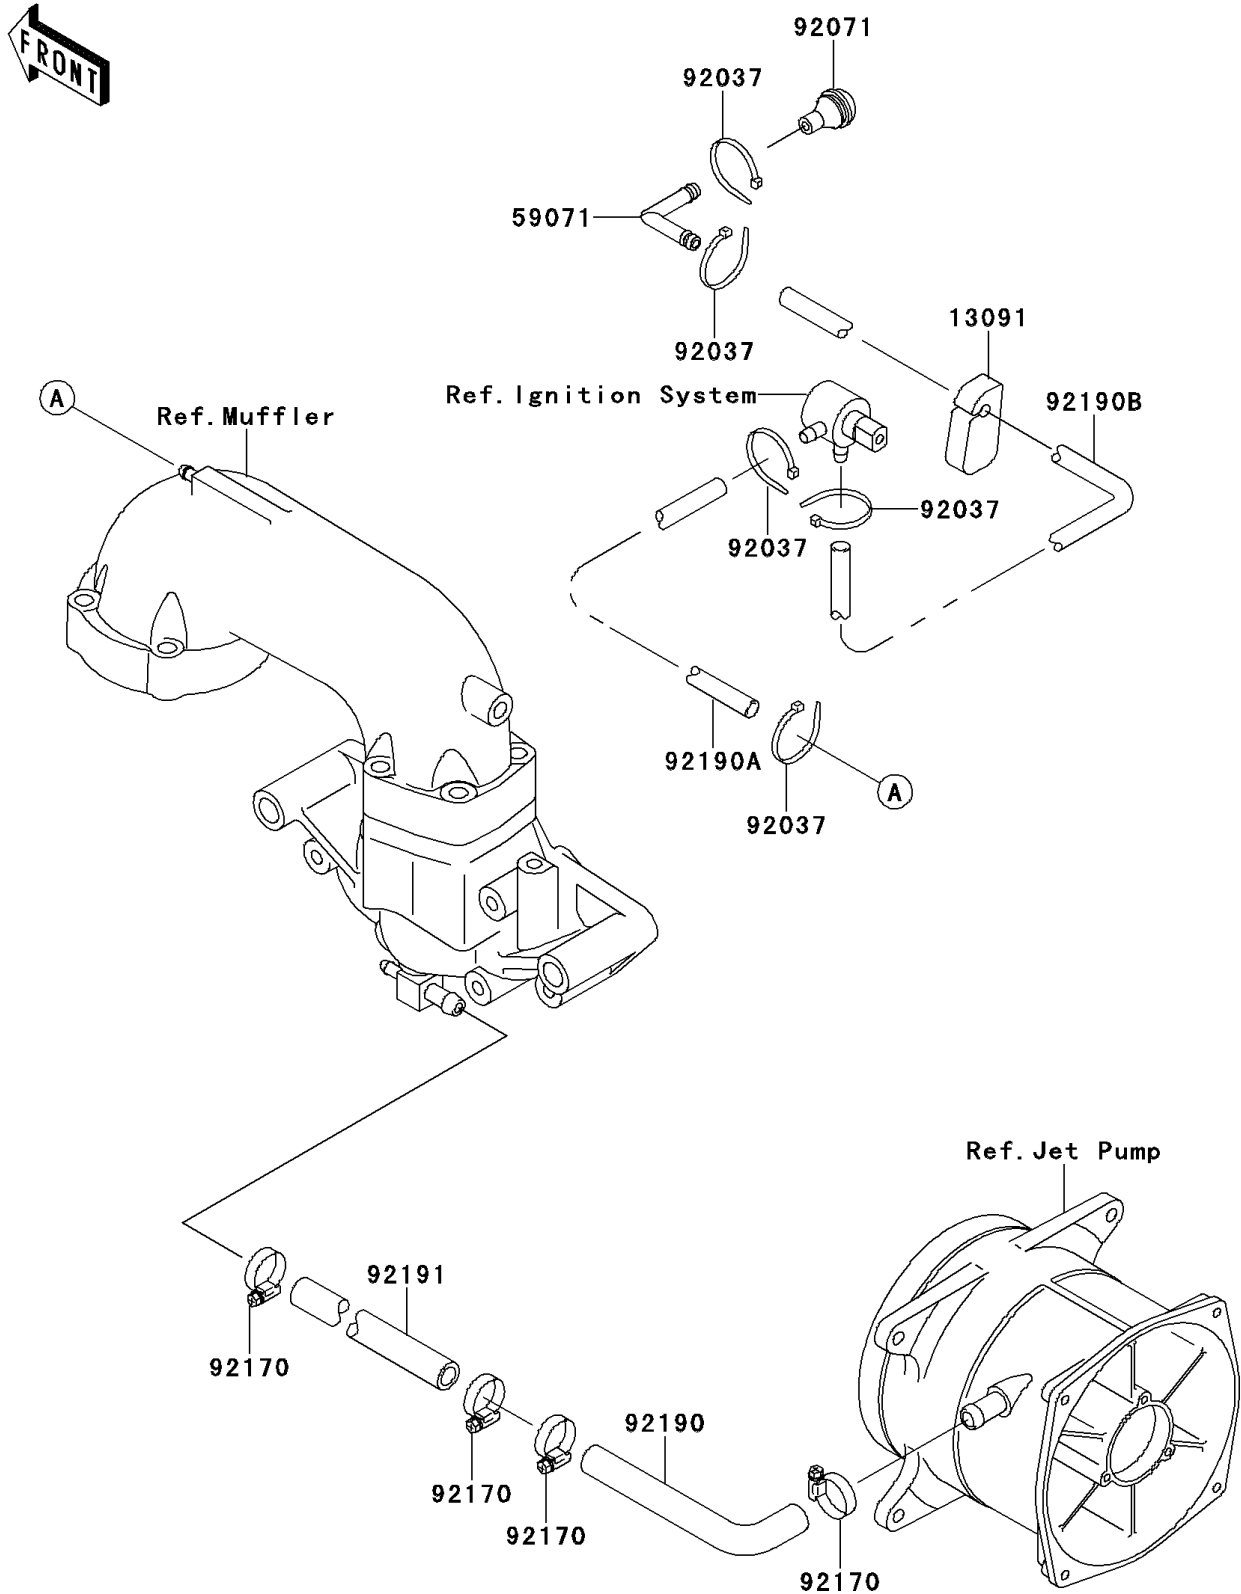

1997 750 ZXi PARTS DIAGRAM

Cooling

E3035

1997 750 ZXi PARTS LIST

Cooling

ITEM NAME	PART NUMBER	QUANTITY
HOLDER (Ref # 13091)	13091-3712	1
JOINT (Ref # 59071)	59071-3736	1
CLAMP (Ref # 92037)	92037-1173	5
GROMMET (Ref # 92071)	92071-3815	1
CLAMP (Ref # 92170)	92170-3718	4
TUBE,PUMP-HULL (Ref # 92190)	92190-3954	1
TUBE,EXHAUSTPIPE-SENSOR (Ref # 92190A)	92190-3984	1
TUBE,"RETURN",7X12X750 (Ref # 92190B)	92190-3985	1
TUBE,MANIFOLD-HULL (Ref # 92191)	92191-3701	1