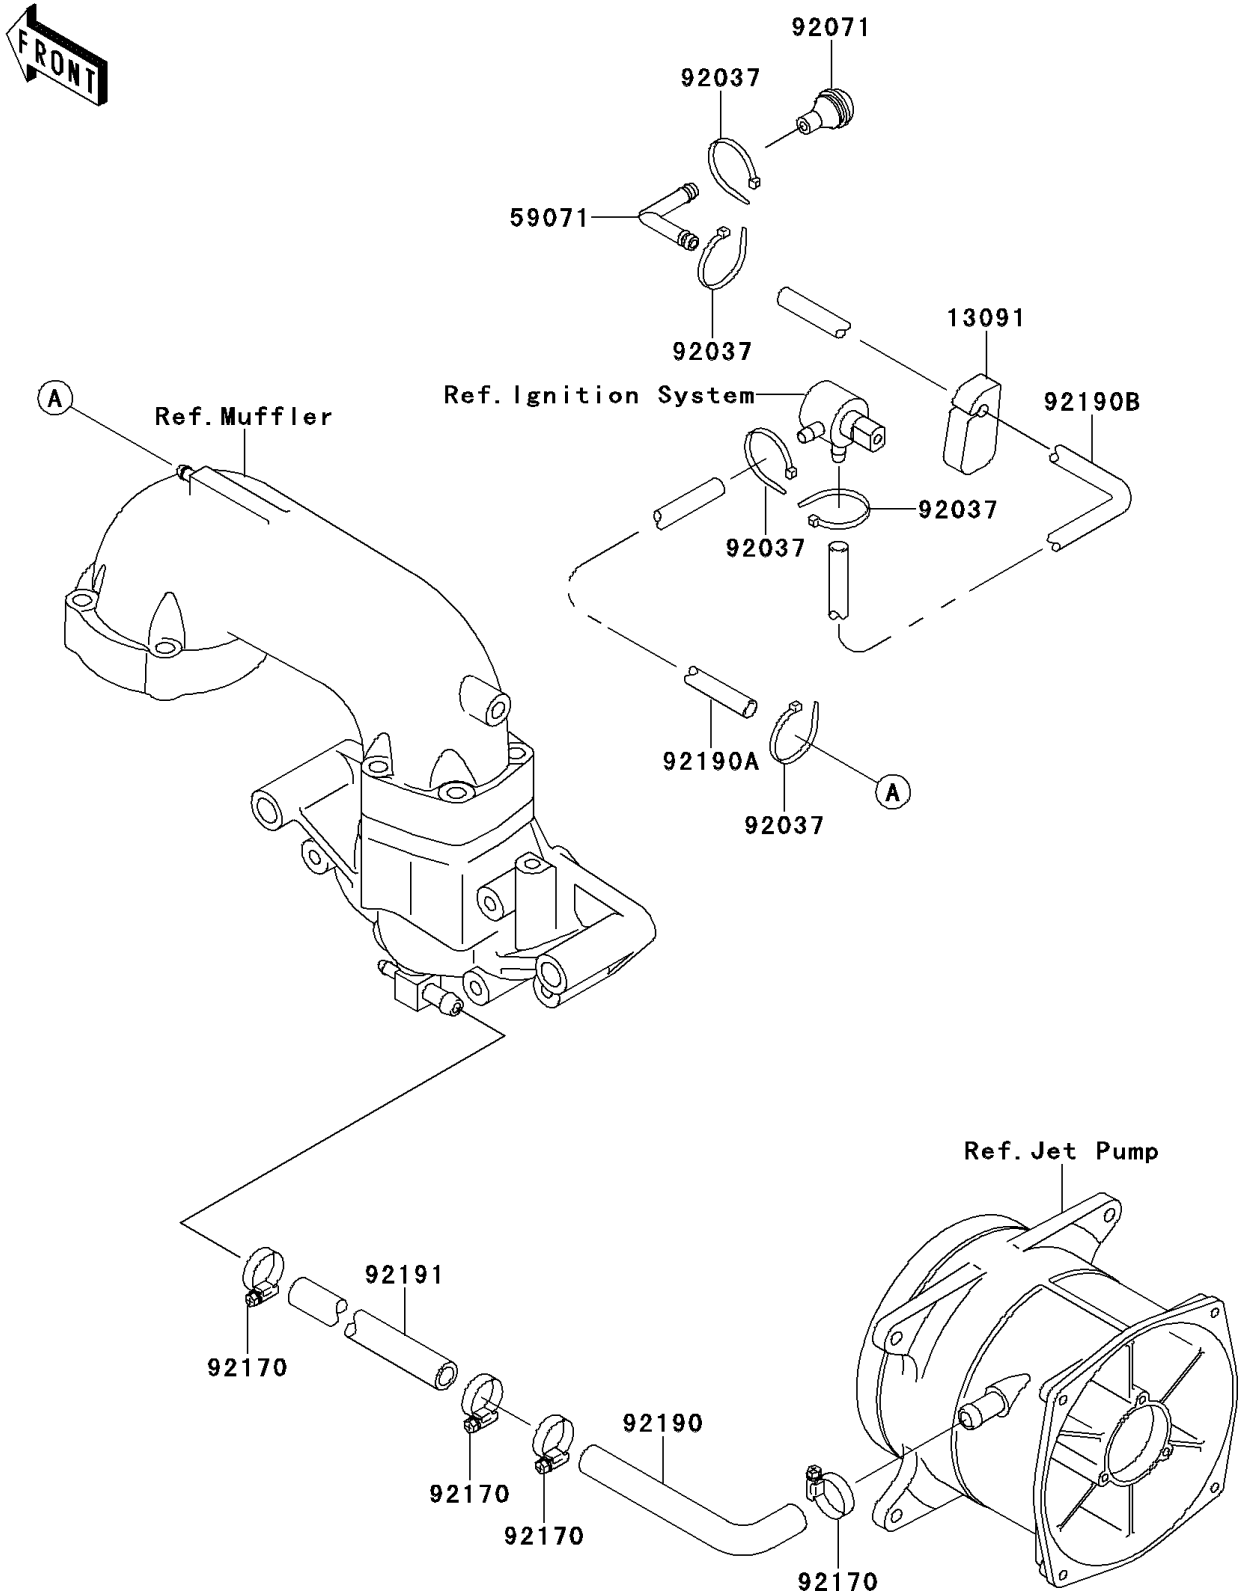

1997 750 ZXi PARTS DIAGRAM

Cooling

E3035

1997 750 ZXi PARTS LIST

Cooling

ITEM NAME	PART NUMBER	QUANTITY
HOLDER (Ref # 13091)	13091-3712	1
JOINT (Ref # 59071)	59071-3736	1
CLAMP (Ref # 92037)	92037-1173	5
GROMMET (Ref # 92071)	92071-3815	1
CLAMP (Ref # 92170)	92170-3718	4
TUBE,PUMP-HULL (Ref # 92190)	92190-3954	1
TUBE,EXHAUSTPIPE-SENSOR (Ref # 92190A)	92190-3984	1
TUBE,"RETURN",7X12X750 (Ref # 92190B)	92190-3985	1
TUBE,MANIFOLD-HULL (Ref # 92191)	92191-3701	1