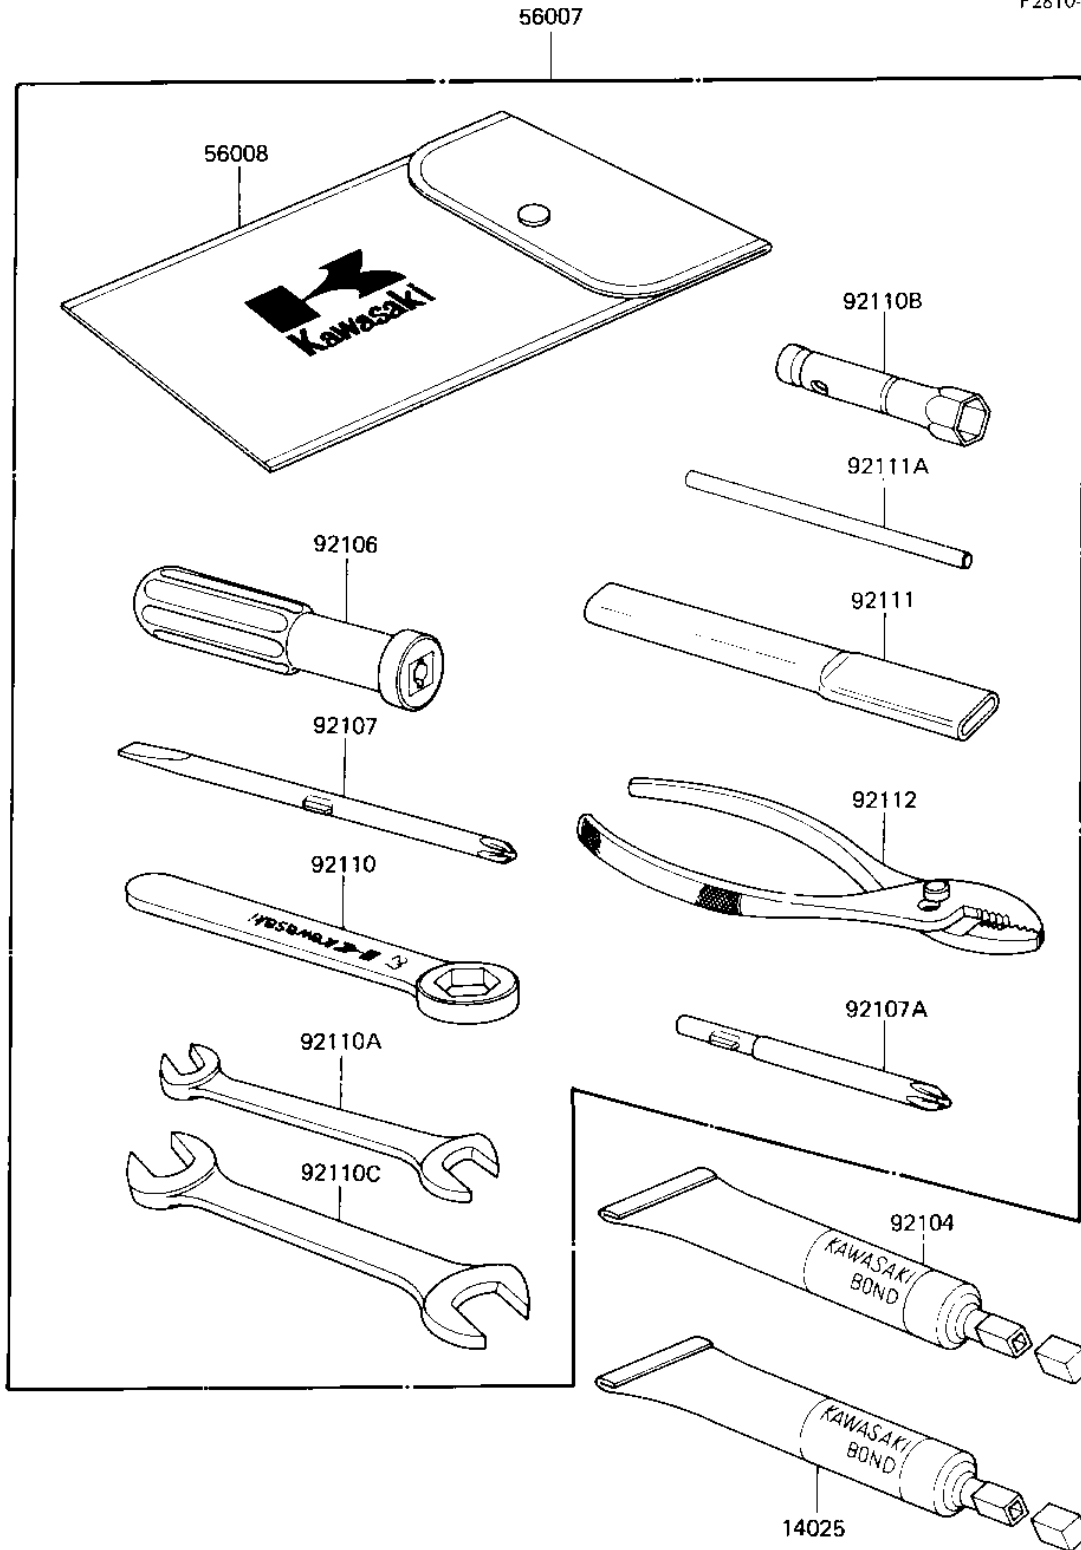

1983 KZ750-L3 PARTS DIAGRAM

OWNER TOOLS

F2810-0092

1983 KZ750-L3 PARTS LIST

OWNER TOOLS

ITEM NAME	PART NUMBER	QUANTITY
BOND,#10 (Ref # 14025)	56019-120	1
TOOLKIT (Ref # 56007)	56007-1284	1
BAG,TOOLKIT (Ref # 56008)	56008-1019	1
LIQUID GASKET (Ref # 92104)	92104-002	1
GRIP,SCREW DRIVER (Ref # 92106)	92106-1001	1
TOOL-DRIVER (Ref # 92107)	92107-1052	1
SCREW DRIVER #3 PHILIP (Ref # 92107A)	92107-005	1
TOOL-WRENCH,BOX END,2 (Ref # 92110)	92110-1147	1
TOOL-WRENCH,OPEN END (Ref # 92110A)	92110-1038	1
WRENCH,SPARK PLUG (Ref # 92110B)	92108-008	1
TOOL-WRENCH,OPEN END, (Ref # 92110C)	92110-1153	1
TOOL-WRENCH,OPEN END, (Ref # 92111)	92111-004	1
BAR,SPARK PLUG WRENCH (Ref # 92111A)	92111-005	1
PLIERS,160MM (Ref # 92112)	92112-003	1