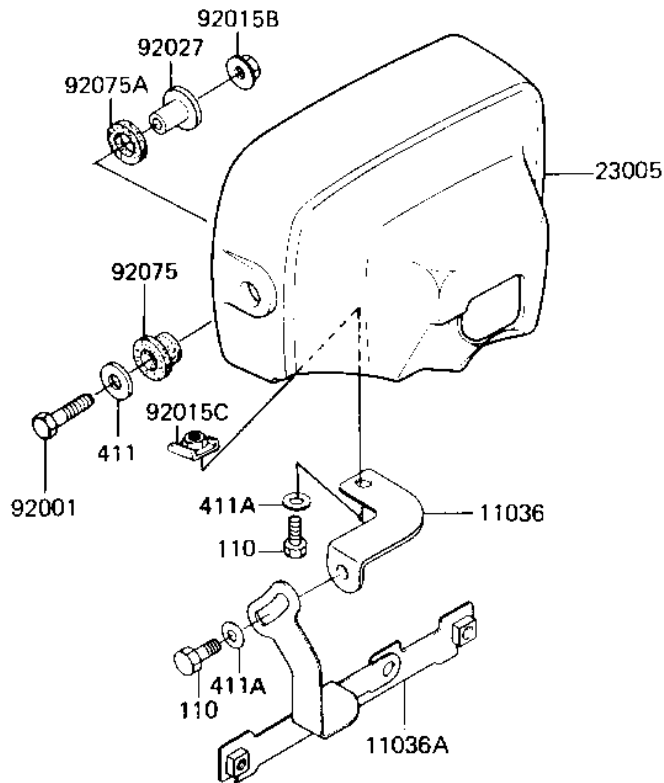

# 1983 KZ750-L3 PARTS DIAGRAM

## HEADLIGHT

F2710-0150

# 1983 KZ750-L3 PARTS LIST

## HEADLIGHT

ITEM NAME	PART NUMBER	QUANTITY
BRACKET-A,HEAD LAMP,B (Ref # 11036)	11036-1354	1
BRACKET-A,HEAD LAMP B (Ref # 11036A)	11036-1413	1
HOLDER,HEAD LAMP SOCK (Ref # 13091)	13091-1036	1
LAMP-HEAD (Ref # 23004)	23004-1075	1
BODY-COMP-HEAD LAMP,F (Ref # 23005)	23005-1024-21	1
RIM,HEAD LAMP (Ref # 23006)	23006-1005	1
LENS-COMP (Ref # 23007)	23007-1041	1
COVER,HEAD LAMP SOCKE (Ref # 49016)	49016-1023	1
BOLT 8X38 (Ref # 92001)	92001-1405	2
SCREW-PAN HEAD,5X12 (Ref # 92009)	23019-023	2
SCREW,HEAD LAMP LENS (Ref # 92009A)	92009-1047	1
SCREW,5X16 (Ref # 92009B)	92009-1693	2
NUT,4MM (Ref # 92015)	23020-018	1
NUT,HEAD LAMP RIM FIT (Ref # 92015A)	23020-023	2
NUT,8M/M (Ref # 92015B)	92015-1014	2
NUT,HEAD LAMP BODY FT (Ref # 92015C)	92015-1050	1
WASHER (Ref # 92022)	23021-004	1
WASHER-PLAIN,5MM (Ref # 92022A)	23021-012	2
COLLAR,HEAD LAMP FITT (Ref # 92027)	92027-1131	2
COLLAR,HEAD LAMP,BLAC (Ref # 92027A)	92027-1503	2
BULB,12V-60/55W (Ref # 92069)	92069-1002	1
DAMPER,HEAD LAMP FITT (Ref # 92075)	92075-1109	2
DAMPER,HEAD LAMP FITT (Ref # 92075A)	92075-1110	2
SPRING,HEAD LAMP LENS (Ref # 92081)	92081-1103	1
BOLT, 6X14, BLACK (Ref # 110)	112C0614	2
WASHER,PLAIN,8MM (Ref # 411)	411D0800	2
WASHER PLAIN (Ref # 411A)	411F0600	2
WASHER-SPRING,5MM,BLA (Ref # 461)	461K0500	2