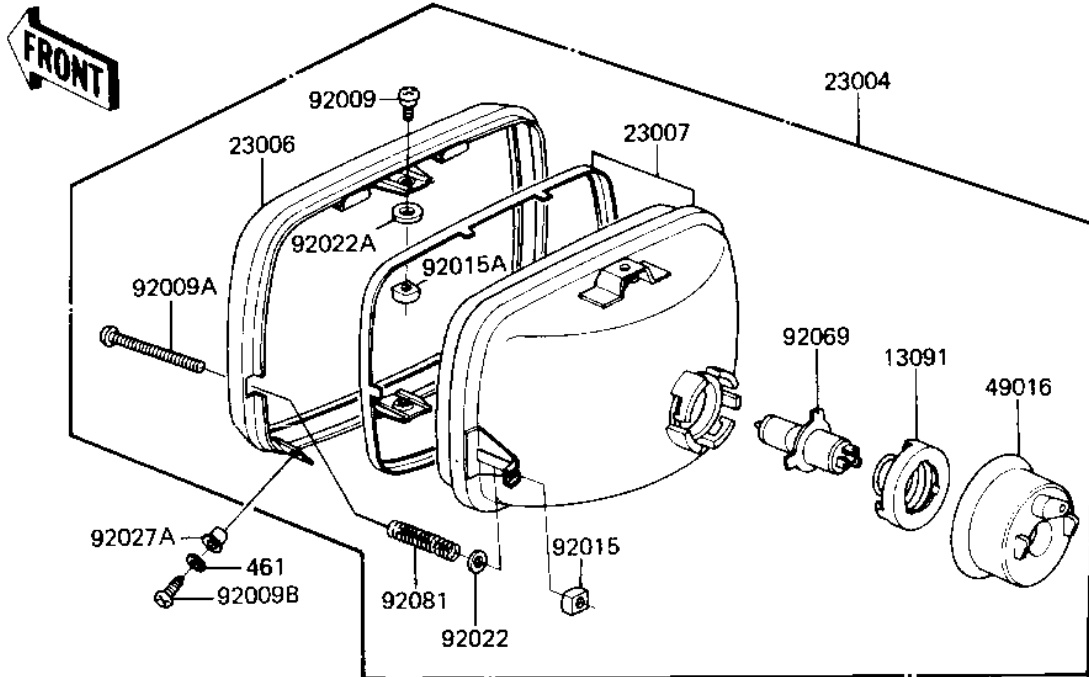

# 1983 KZ750-L3 PARTS DIAGRAM

## HEADLIGHT

F2710-0150