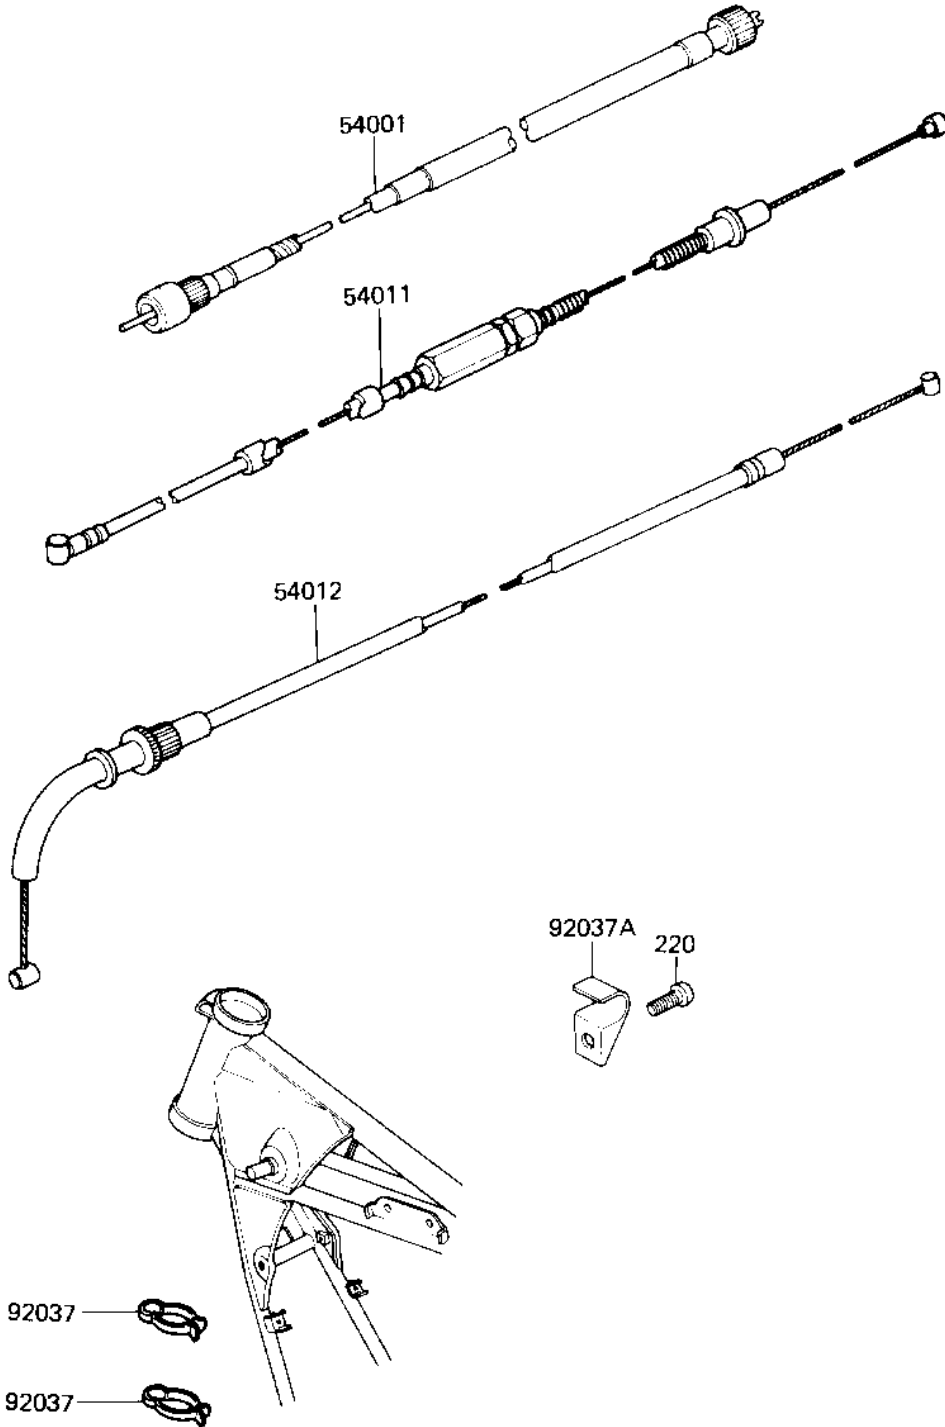

1983 KZ750-L3 PARTS DIAGRAM

CABLES

F2540-0117

1983 KZ750-L3 PARTS LIST

CABLES

ITEM NAME	PART NUMBER	QUANTITY
CABLE,SPEEDOMETER (Ref # 54001)	54001-1012	1
CABLE-CLUTCH (Ref # 54011)	54011-1101	1
CABLE-THROTTLE (Ref # 54012)	54012-1117	1
CLAMP,CABLE (Ref # 92037)	92037-093	2
CLAMP,CABLE (Ref # 92037A)	92037-1602	1
SCREW-PAN-CROS (Ref # 220)	220C0510	1