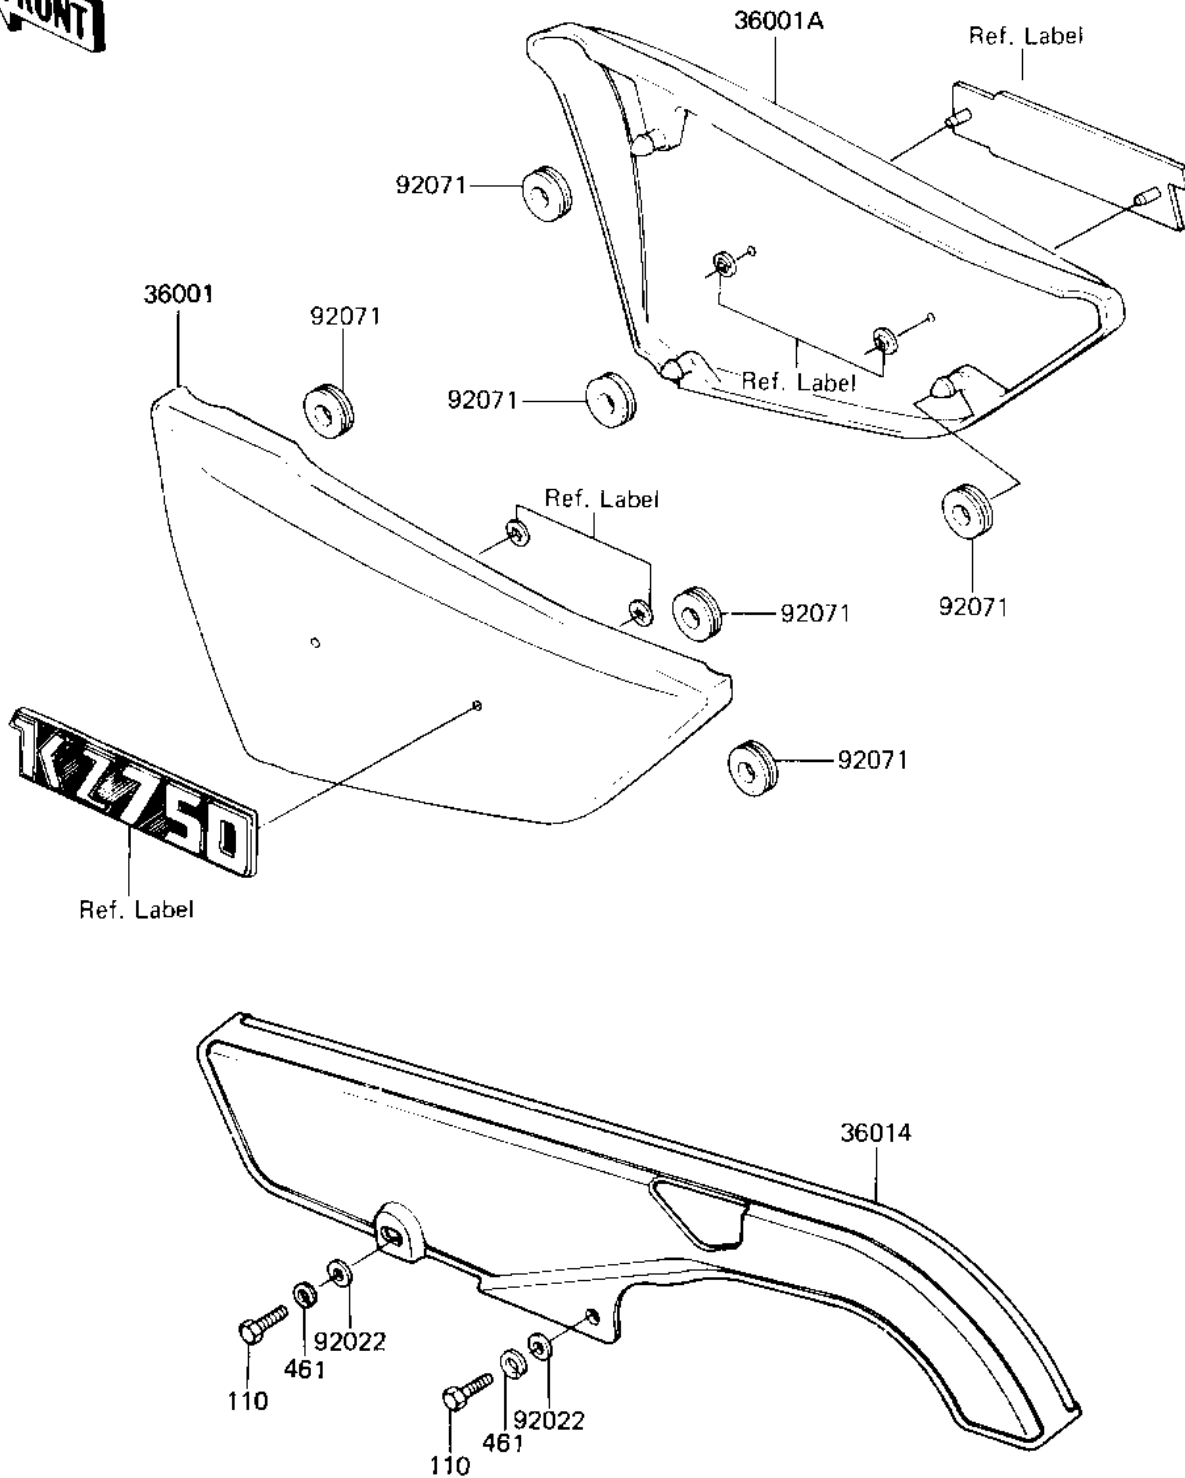

# 1983 KZ750-L3 PARTS DIAGRAM

SIDE COVERS/CHAIN COVER

F2610-0166

# 1983 KZ750-L3 PARTS LIST

## SIDE COVERS/CHAIN COVER

ITEM NAME	PART NUMBER	QUANTITY
COVER-SIDE,LH,EBONY (Ref # 36001)	36001-1154-H8	1
COVER-SIDE,RH,EBONY (Ref # 36001A)	36001-1155-H8	1
CASE-CHAIN (Ref # 36014)	36014-1061	1
WASHER,6.5X20X1.6.BLA (Ref # 92022)	92022-1346	2
GROMMET (Ref # 92071)	92071-056	6
BOLT-UPSET,6X16 (Ref # 110)	112C0616	2
WASHER-SPRING,6MM,BLA (Ref # 461)	461K0600	2