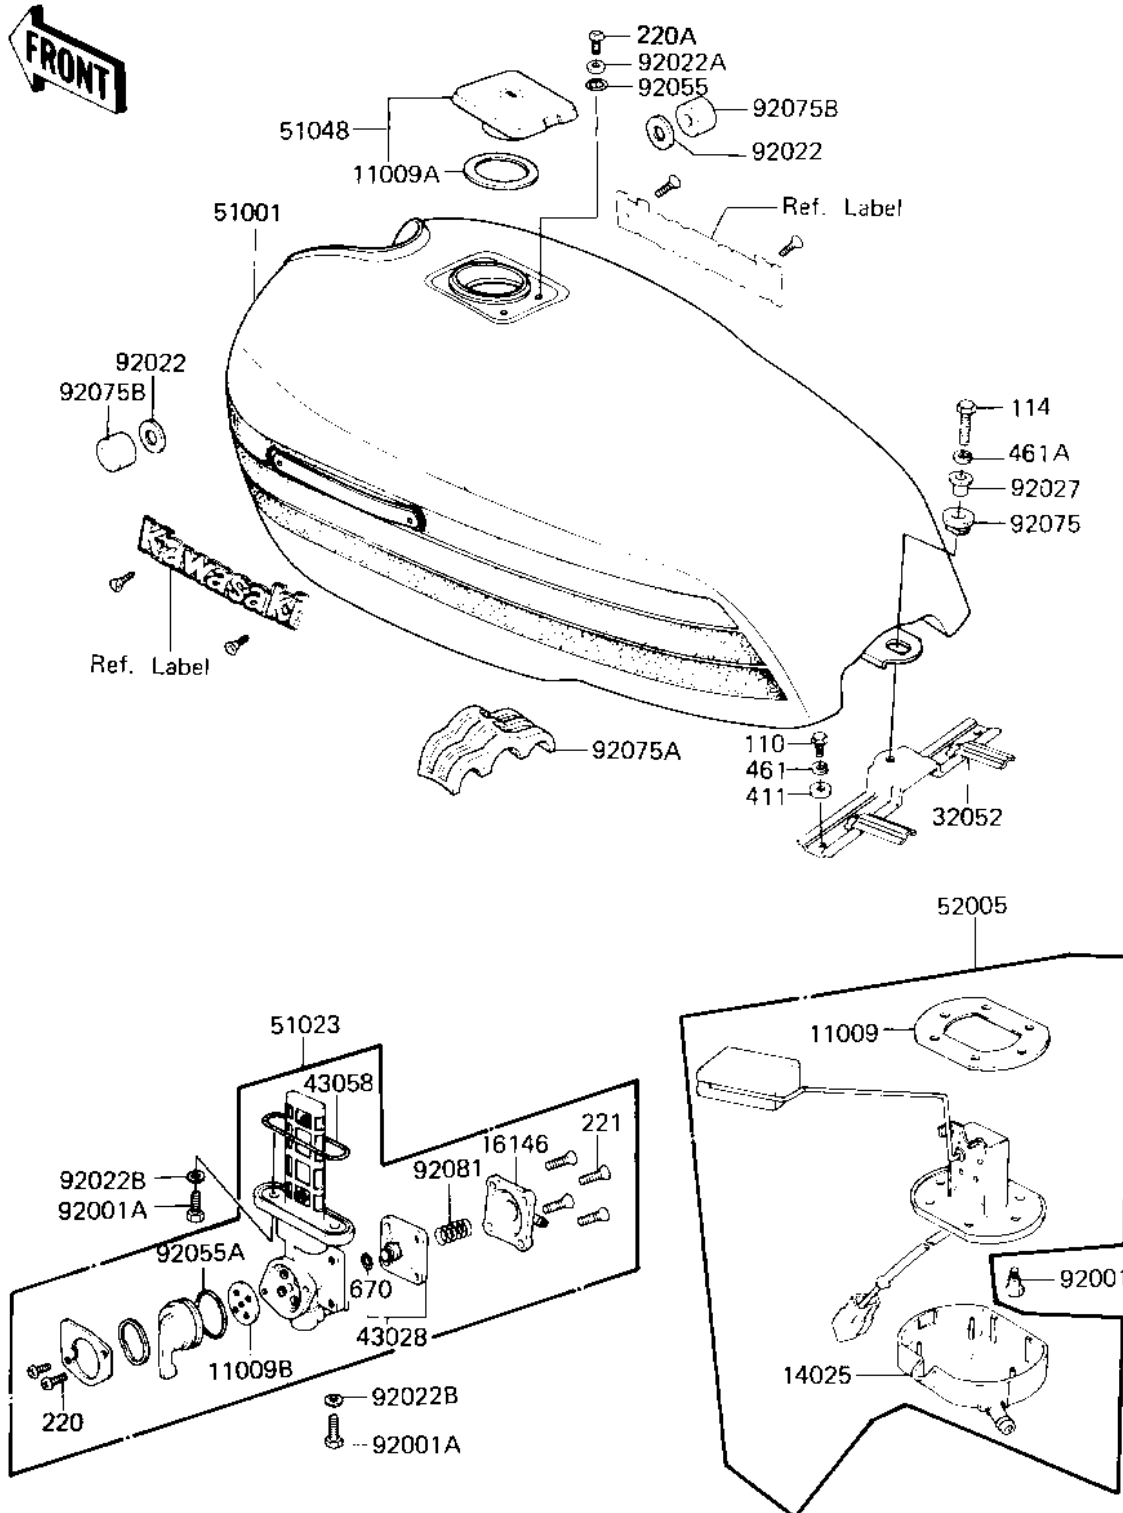

# 1983 KZ750-L3 PARTS DIAGRAM

FUEL TANK

F2410-0143

## FUEL TANK

ITEM NAME	PART NUMBER	QUANTITY
GASKET (Ref # 11009)	11009-1037	1
GASKET,FUEL TANK CAP (Ref # 11009A)	11009-1051	1
GASKET,TAP VALVE (Ref # 11009B)	11009-1194	1
COVER,FUEL GAUGE (Ref # 14025)	14024-1434	1
COVER ASSY,TAP (Ref # 16146)	16146-1005	1
BRACKET-TANK,RR (Ref # 32052)	32052-1078	1
DIAPHRAGM ASSY,TAP (Ref # 43028)	43028-1015	1
"0" RING (Ref # 43058)	51039-010	1
TANK-COMP-FUEL.EBONY (Ref # 51001)	51001-5242-H8	1
TAP ASSY,FUEL (Ref # 51023)	51023-1031	1
CAP-ASSY-TANK,FUEL (Ref # 51048)	51048-1015	1
GAUGE,FUEL (Ref # 52005)	52005-1028	1
BOLT,FUEL GAUGE FIT (Ref # 92001)	92001-1069	1
BOLT,FUEL GAUGE FIT (Ref # 92001)	92001-1069	6
BOLT,6X20,FUEL TAP (Ref # 92001A)	92001-1091	2
WASHER-PL-10.5X26X2.3 (Ref # 92022)	92022-044	2
WASHER,PLAIN (Ref # 92022A)	92022-1038	2
WASHER-PLAIN (Ref # 92022B)	92022-183	2
COLLAR,FUEL TANK FITT (Ref # 92027)	92027-1134	1
"0" RING (Ref # 92055)	92055-1023	2
"0" RING,TAP LEVER (Ref # 92055A)	92055-1027	1
DAMPER,FUEL TANK,FITT (Ref # 92075)	92075-1116	1
DAMPER,FUEL TANK (Ref # 92075A)	92075-1245	1
DAMPER RUBBER,FL TANK (Ref # 92075B)	92075-125	2
SPRING,TAP (Ref # 92081)	92081-1171	1
BOLT-UPSET,6X12 (Ref # 110)	112G0612	2
BOLT-SMALL-UPSET,8X30 (Ref # 114)	115G0830	1
SCREW PAN HEAD 3X8 (Ref # 220)	220B0308	2
SCREW PAN HEAD 5X10 (Ref # 220A)	220B0510	2

## FUEL TANK

ITEM NAME	PART NUMBER	QUANTITY
SCREW-CSK-CROS,4X14 (Ref # 221)	221B0414	4
WASHER PLAIN 6MM (Ref # 411)	411B0600	2
WASHER SPRING 6MM (Ref # 461)	461F0600	2
WASHER SPRING 8MM (Ref # 461A)	461F0800	1
"O" RING,4MM (Ref # 670)	670B1504	1