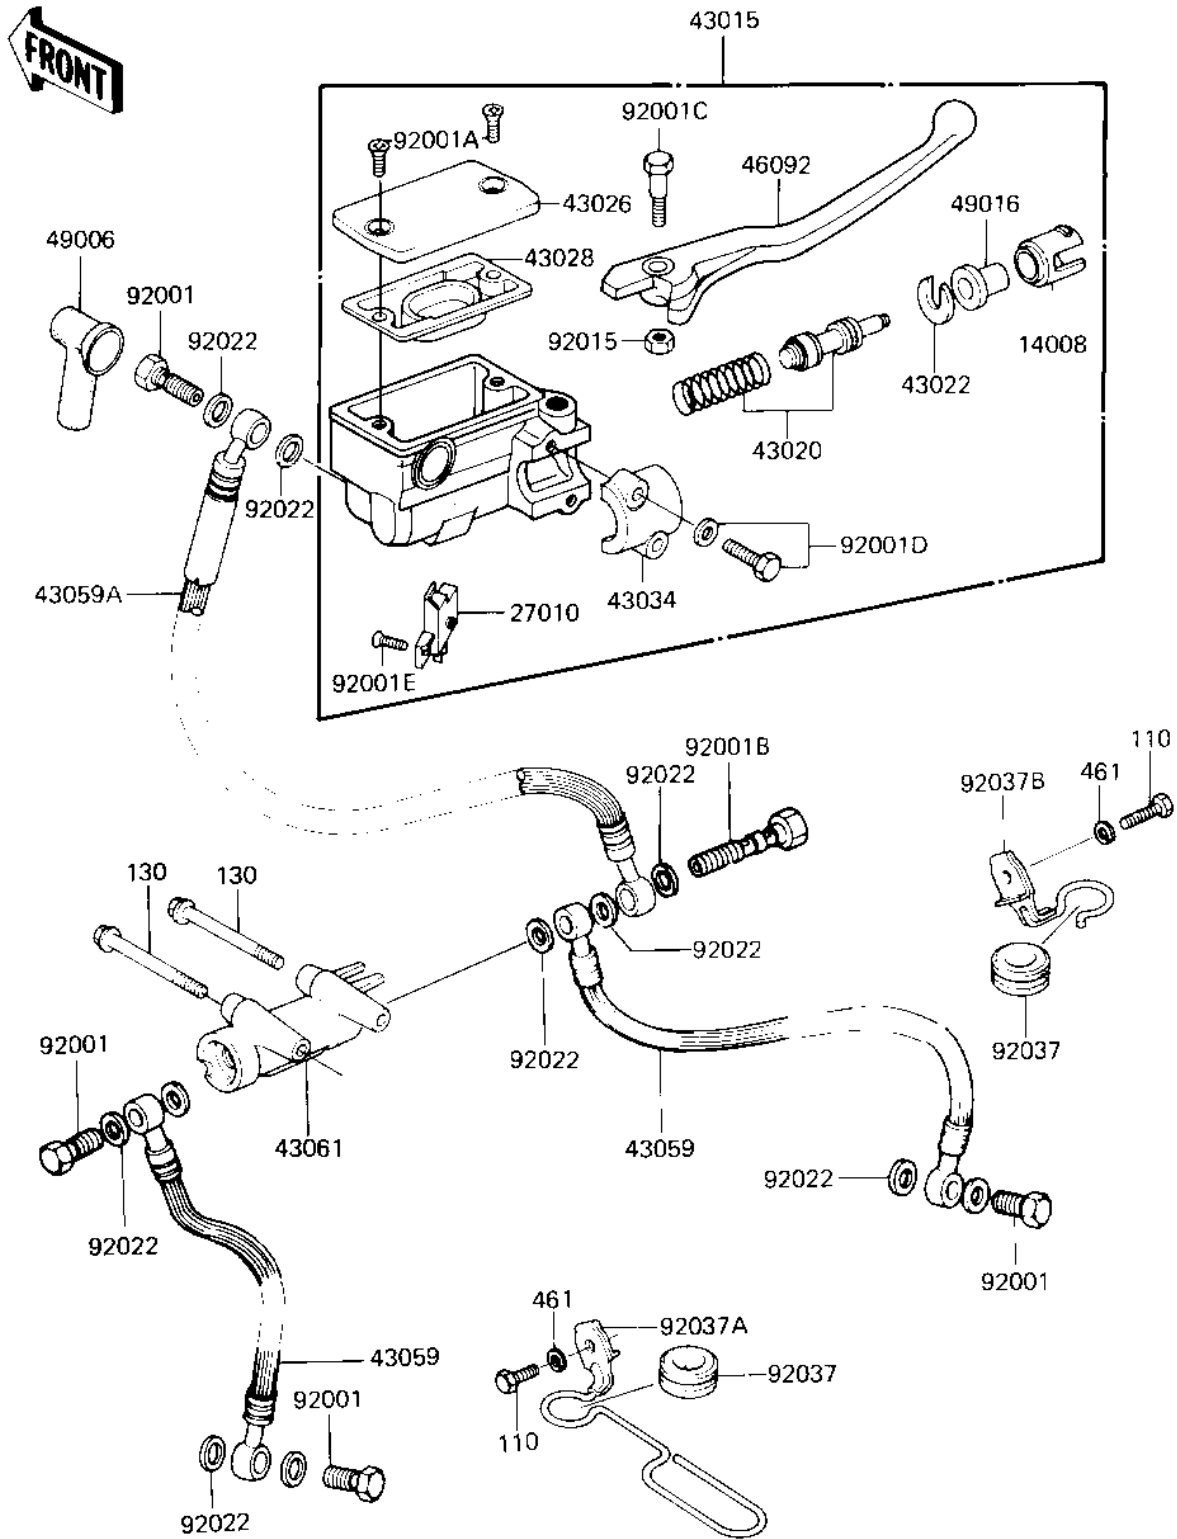

1983 KZ750-L3 PARTS DIAGRAM

FRONT MASTER CYLINDER

F2291-0093

1983 KZ750-L3 PARTS LIST

FRONT MASTER CYLINDER

ITEM NAME	PART NUMBER	QUANTITY
LINER,PISTON (Ref # 14008)	14008-1035	1
SWITCH,BRAKE (Ref # 27010)	27010-1056	1
CYLINDER-ASSY-MASTER. (Ref # 43015)	43015-1118	1
PISTON-COMP-BRAKE (Ref # 43020)	43020-1079	1
STOPPER-BRAKE,PISTON (Ref # 43022)	43022-1009	1
CAP-BRAKE,FR (Ref # 43026)	43026-1023	1
DIAPHRAGM,MASTER CYL1 (Ref # 43028)	43028-1029	1
HOLDER-BRAKE,MASTER C (Ref # 43034)	43034-1013	1
HOSE-BRAKE,FR,L=520 (Ref # 43059)	43059-1189	2
HOSE-BRAKE (Ref # 43059A)	43059-1190	1
JOINT BRAKE (Ref # 43061)	43061-1004	1
LEVER-GRIP,FRONT BRAK (Ref # 46092)	46092-1043	1
BOOT,DUST (Ref # 49006)	49006-1067	1
COVER-SEAL,BRK PISTON (Ref # 49016)	49016-1041	1
BOLT,OIL,L=23 (Ref # 92001)	92002-1888	4
SCREW,COUNTERSUNK HED (Ref # 92001A)	92001-1055	2
BOLT (Ref # 92001B)	92002-1909	1
BOLT,6X37.3,BLACK (Ref # 92001C)	92001-1512	1
BOLT,W/WASHER,6X25,BL (Ref # 92001D)	92001-1513	1
SCREW-COUNTERSUNK (Ref # 92001E)	92001-1532	1
NUT,LOCK,6MM,BLACK (Ref # 92015)	92015-1191	1
WASHER-OIL BOLT (Ref # 92022)	43067-001	11
DAMPER RUBBER,CYL HSE (Ref # 92037)	43064-006	2
CLAMP,BRAKE HOSE,LH,B (Ref # 92037A)	92037-1297	1
CLAMP,BRAKE HOSE,RH,B (Ref # 92037B)	92037-1298	1
BOLT, 6X12, BLACK (Ref # 110)	112C0612	2
BOLT-FLANGED,6X60 (Ref # 130)	130G0660	2
WASHER-SPRING,6MM,BLA (Ref # 461)	461K0600	2