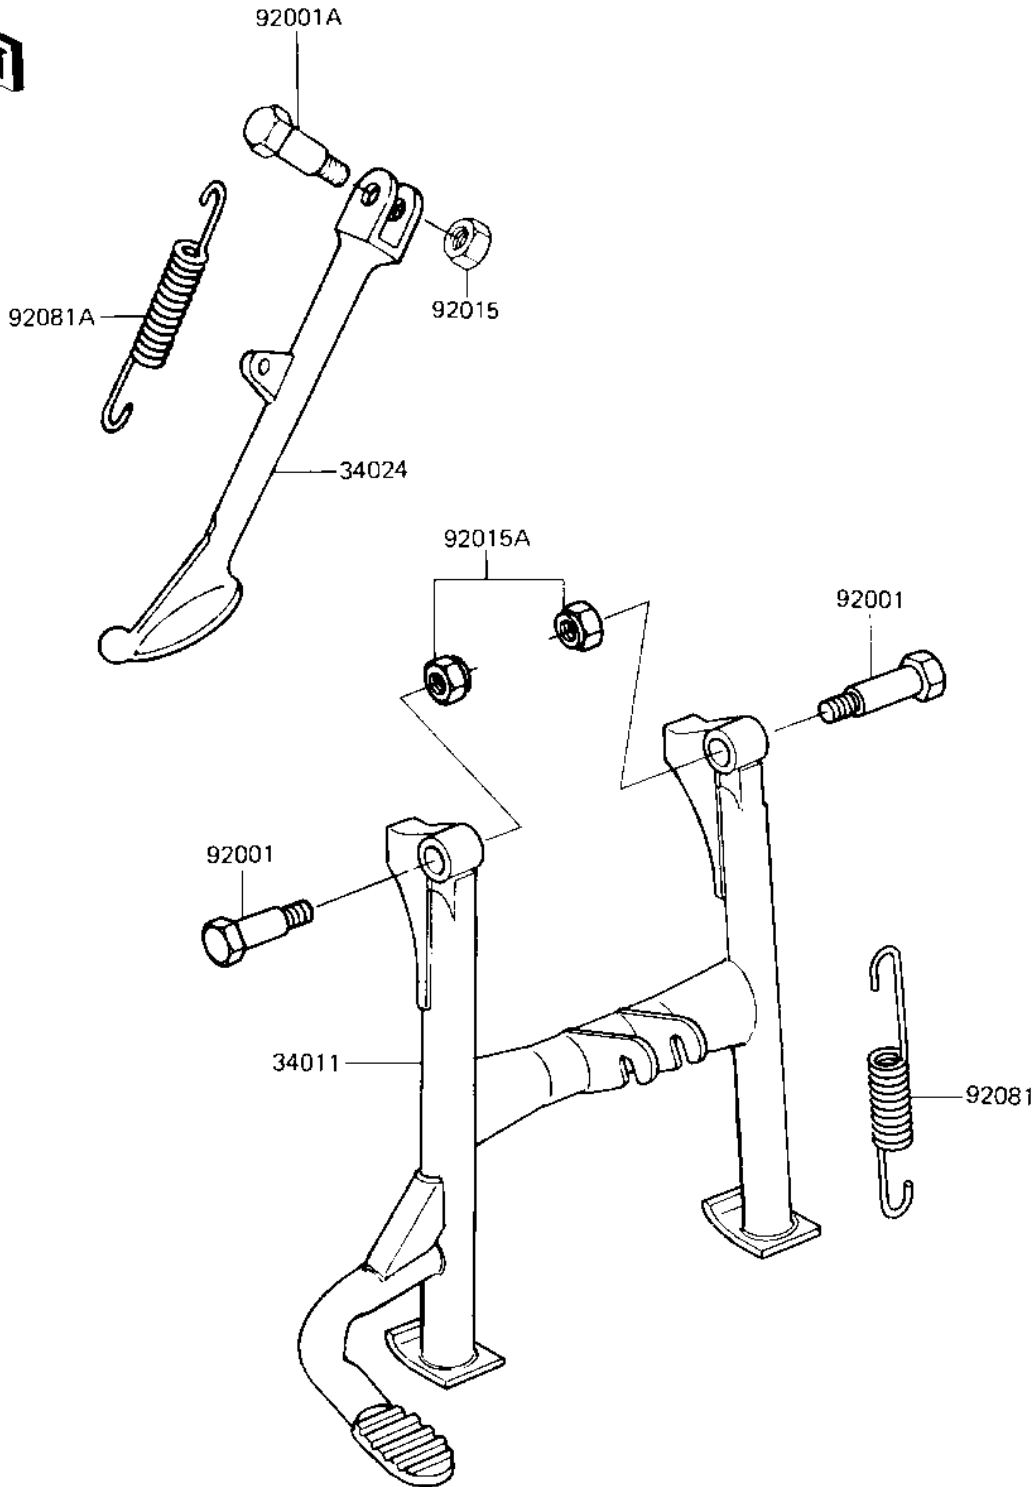

1983 KZ750-L3 PARTS DIAGRAM

STANDS

F2190-0109

1983 KZ750-L3 PARTS LIST

STANDS

ITEM NAME	PART NUMBER	QUANTITY
STAND-CENTER (Ref # 34011)	34011-1117	1
STAND-SIDE (Ref # 34024)	34024-1103	1
BOLT,MAIN STAND FITTI (Ref # 92001)	92001-1214	2
BOLT,8X160,BLACK (Ref # 92001A)	92001-1543	1
NUT,LOCK,10MM,BLACK (Ref # 92015)	92015-1188	1
NUT,LOCK,10MM (Ref # 92015A)	92019-021	2
SPRING,MAIN STAND (Ref # 92081)	34023-012	1
SPRING,SIDE STAND (Ref # 92081A)	92081-1727	1