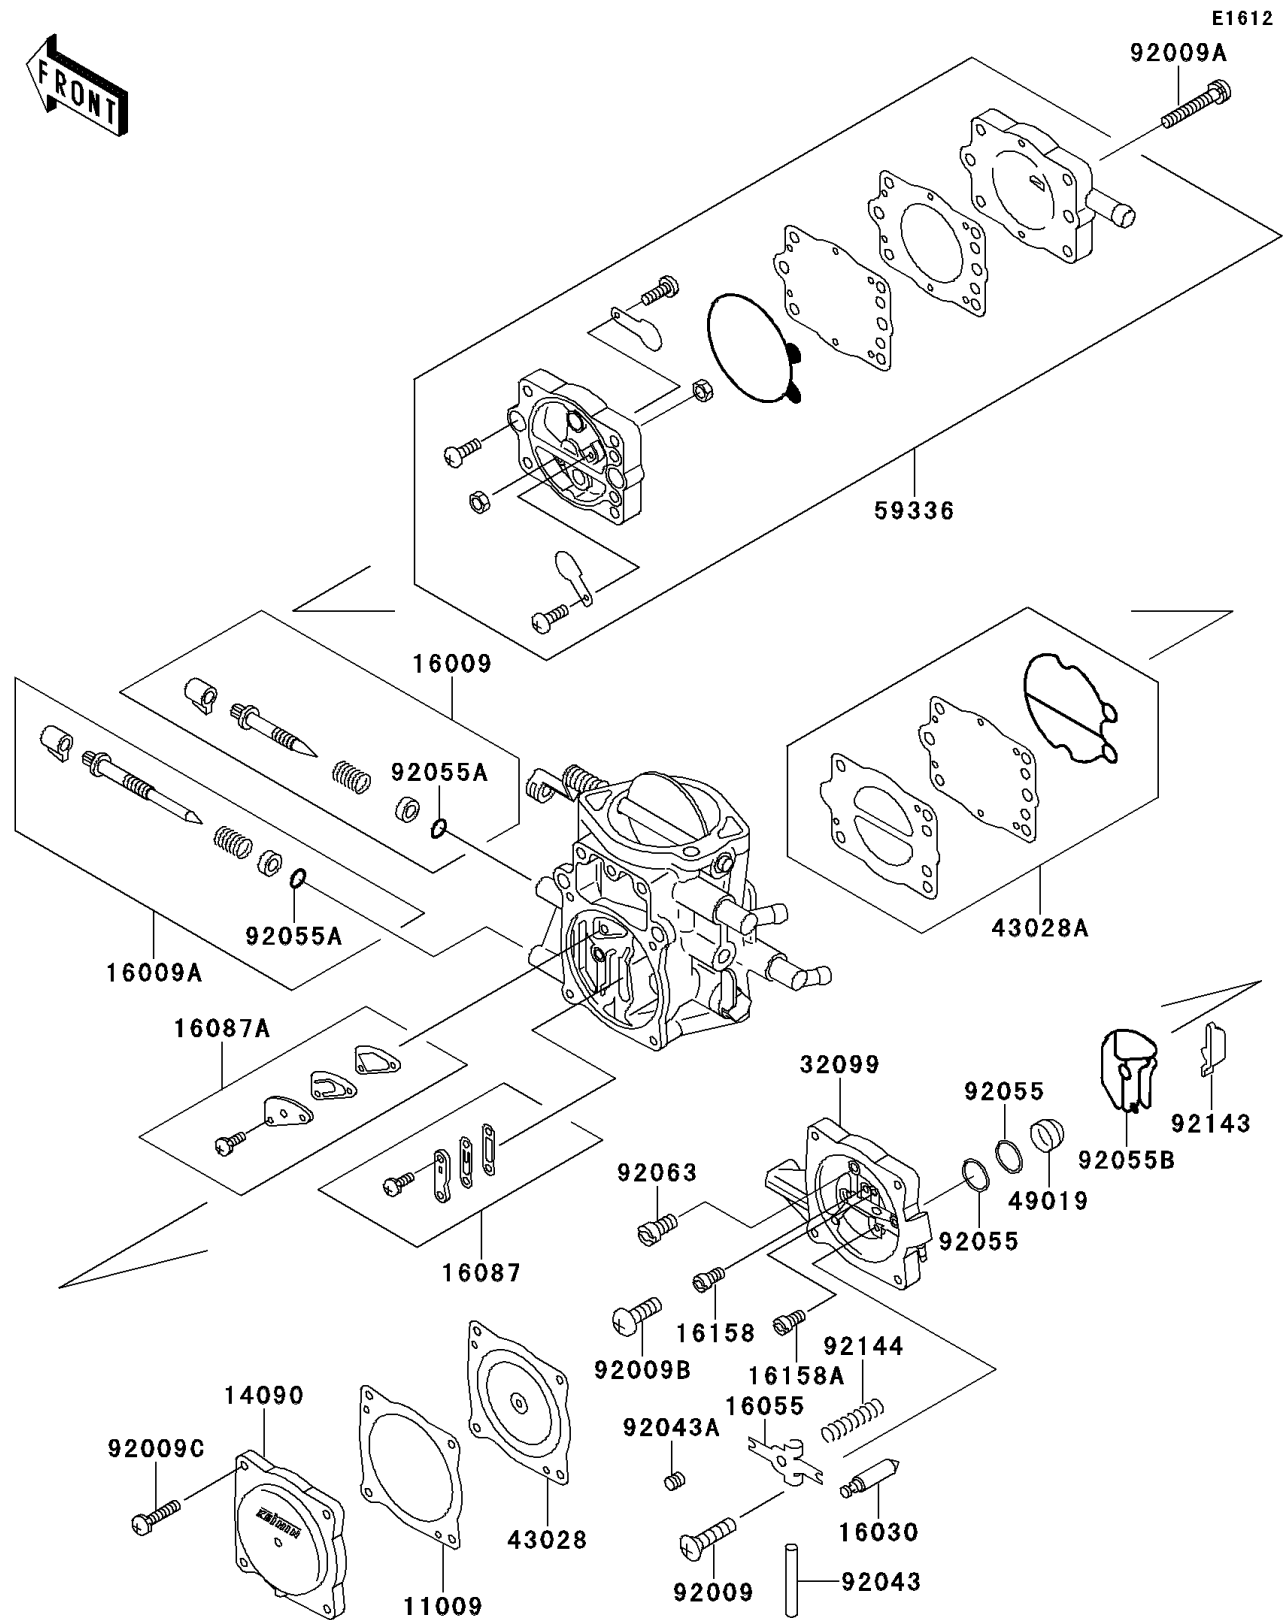

1997 750 ZXi PARTS DIAGRAM

Carburetor Parts