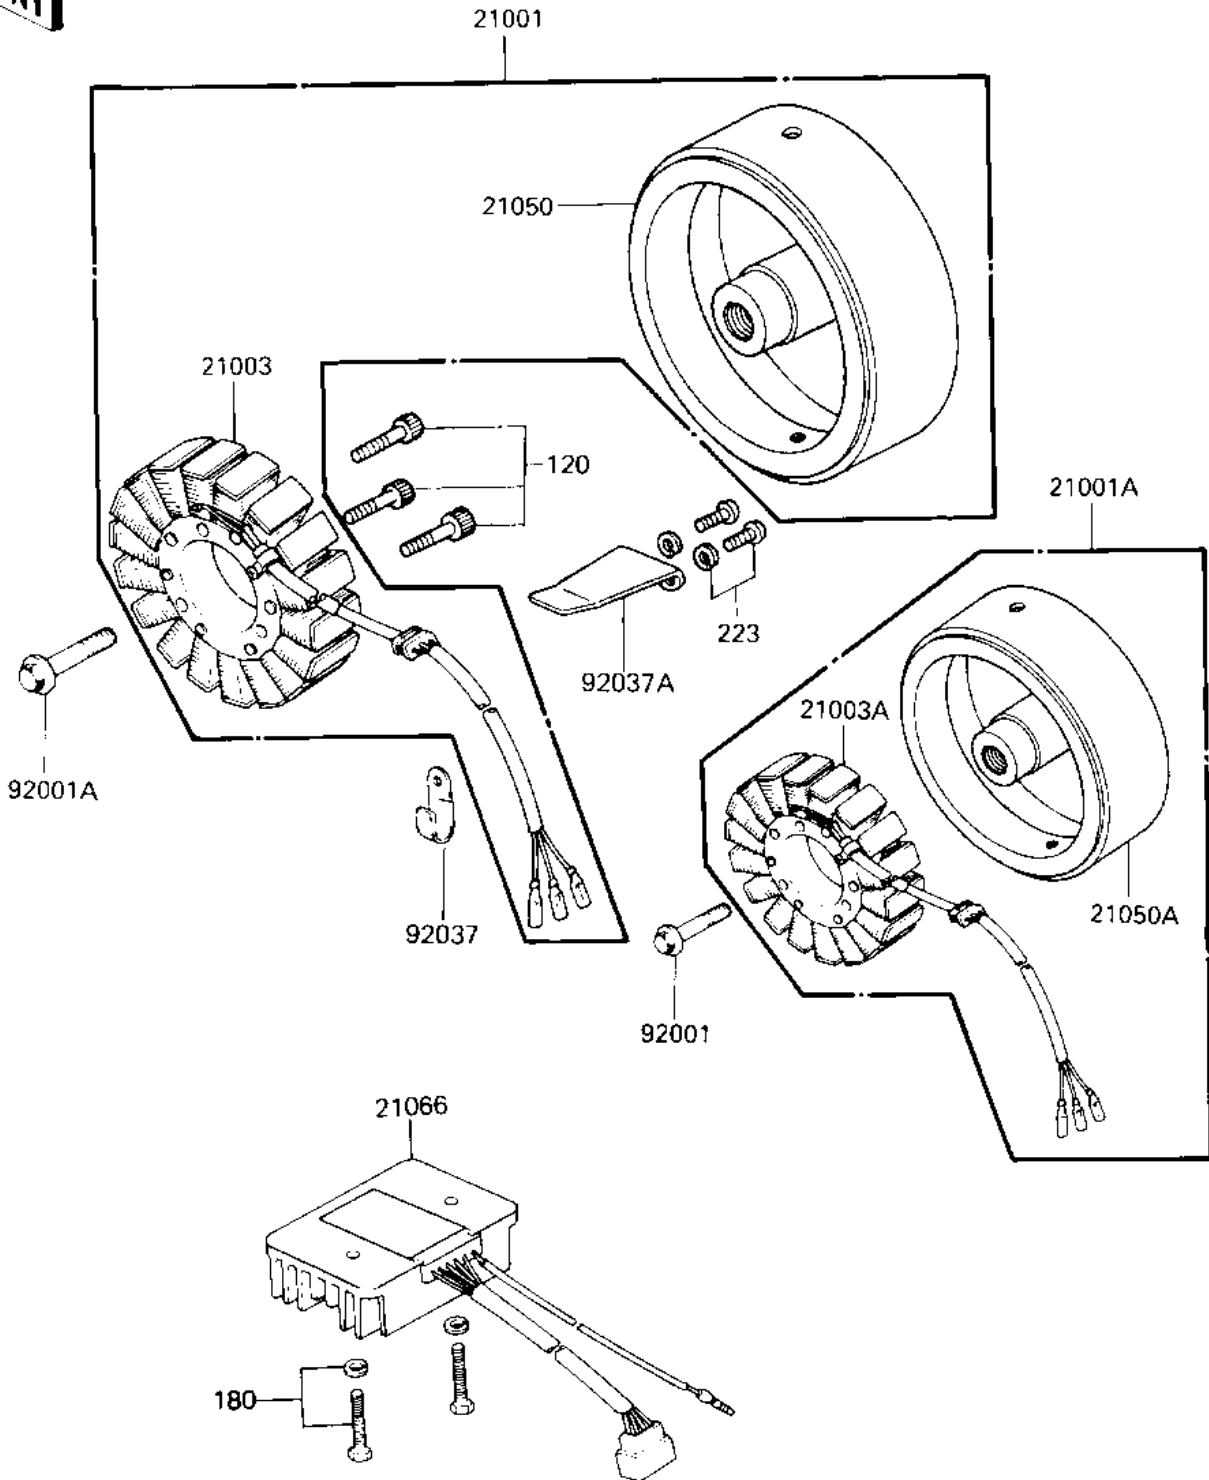

1983 KZ750-L3 PARTS DIAGRAM

GENERATOR/REGULATOR

EJ820-0117

1983 KZ750-L3 PARTS LIST

GENERATOR/REGULATOR

ITEM NAME	PART NUMBER	QUANTITY
STATOR (Ref # 21003)	21003-1083	1
STATOR (Ref # 21003A)	21003-1083	1
FLYWHEEL,MAGNETO (Ref # 21050)	21050-1015	1
FLYWHEEL,GENERATOR (Ref # 21050A)	21050-1041	1
REGULATOR-VOLTAGE (Ref # 21066)	21066-1027	1
BOLT,12X40 (Ref # 92001)	92001-1146	1
BOLT,10X40 (Ref # 92001A)	92001-1201	1
CLAMP,WIRING HARNESS (Ref # 92037)	21126-008	1
CLAMP,GENERATOR WIRE (Ref # 92037A)	92037-1122	1
BOLT-SOCKET,5X30 (Ref # 120)	120P0530	3
BOLT-UPSET-WS,6X25 (Ref # 180)	180B0625	2
SCREW-PAN-WS-CROS (Ref # 223)	223B0512	2