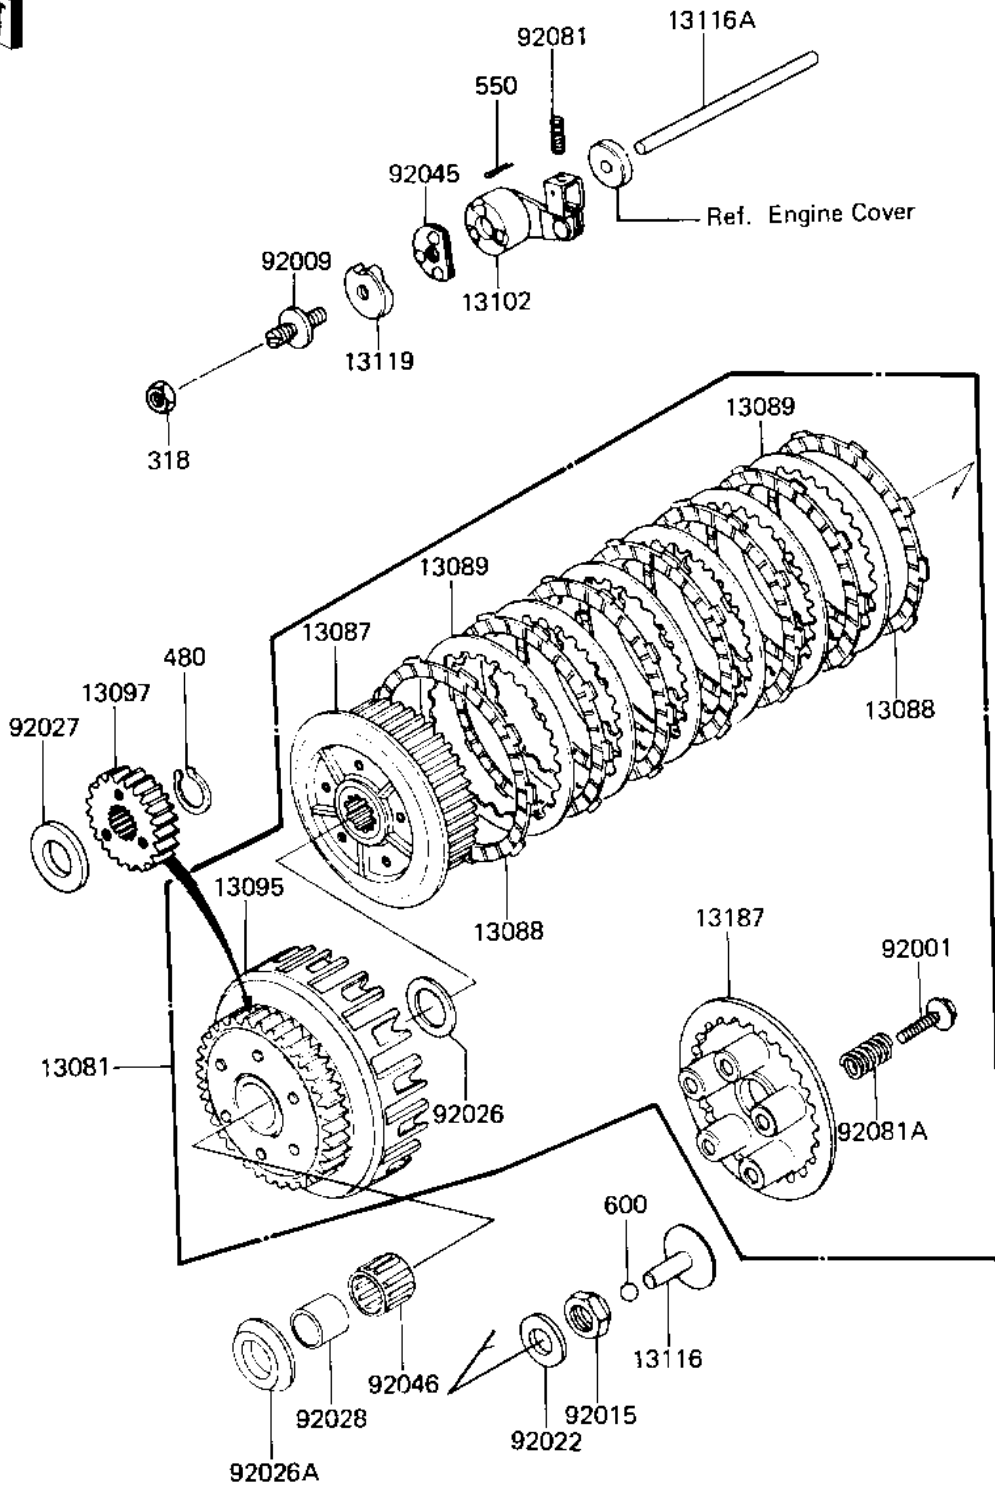

# 1983 KZ750-L3 PARTS DIAGRAM

CLUTCH

E1350-0048

# 1983 KZ750-L3 PARTS LIST

## CLUTCH

ITEM NAME	PART NUMBER	QUANTITY
CLUTCH-ASSY (Ref # 13081)	13081-1034	1
HUB,CLUTCH (Ref # 13087)	13087-043	1
PLATE,CLUTCH FRICTION (Ref # 13088)	13088-030	7
PLATE,CLUTCH STEEL (Ref # 13089)	13089-022	6
HOUSING,CLUTCH (Ref # 13095)	13095-1033	1
GEAR,2ND SHAFT,29T (Ref # 13097)	13121-037	1
RELEASE,CLUTCH (Ref # 13102)	13102-1008	1
PUSHER,CLUTCH SPRG PL (Ref # 13116)	13116-022	1
ROD,CLUTCH PUSH (Ref # 13116A)	13116-1007	1
CAM,RELEASE,CLUTCH (Ref # 13119)	13119-1003	1
PLATE,CLUTCH SPRING (Ref # 13187)	13187-006	1
BOLT,CLUTCH SPR FITT (Ref # 92001)	92001-1066	5
SCREW,SLOTTED,8M/M (Ref # 92009)	92009-1009	1
NUT,20MM (Ref # 92015)	92015-1555	1
WASHER,PLAIN,2.3X20.3 (Ref # 92022)	92022-1116	1
WASHER TH 25.5X47X2.5 (Ref # 92026)	92026-022	1
SPACER,THRUST,T=5.5MM (Ref # 92026A)	92026-116	1
COLLAR,T=5MM (Ref # 92027)	92027-263	1
BUSHING,CLUTCH (Ref # 92028)	92028-178	1
BEARING,BALL,CLUTCH (Ref # 92045)	92045-1001	1
BEARING,KTV323723 (Ref # 92046)	92046-028	1
SPRING-CLUTCH RELEASE (Ref # 92081)	92081-069	1
SPRING,CLUTCH (Ref # 92081A)	92081-1176	5
NUT 8MM (Ref # 318)	318B0800	1
CIRCLIP,22MM (Ref # 480)	480J2200	1
PIN COTTER 1.6X15 (Ref # 550)	550D1615	1
BALL STEEL 3/8' (Ref # 600)	600A1200	1