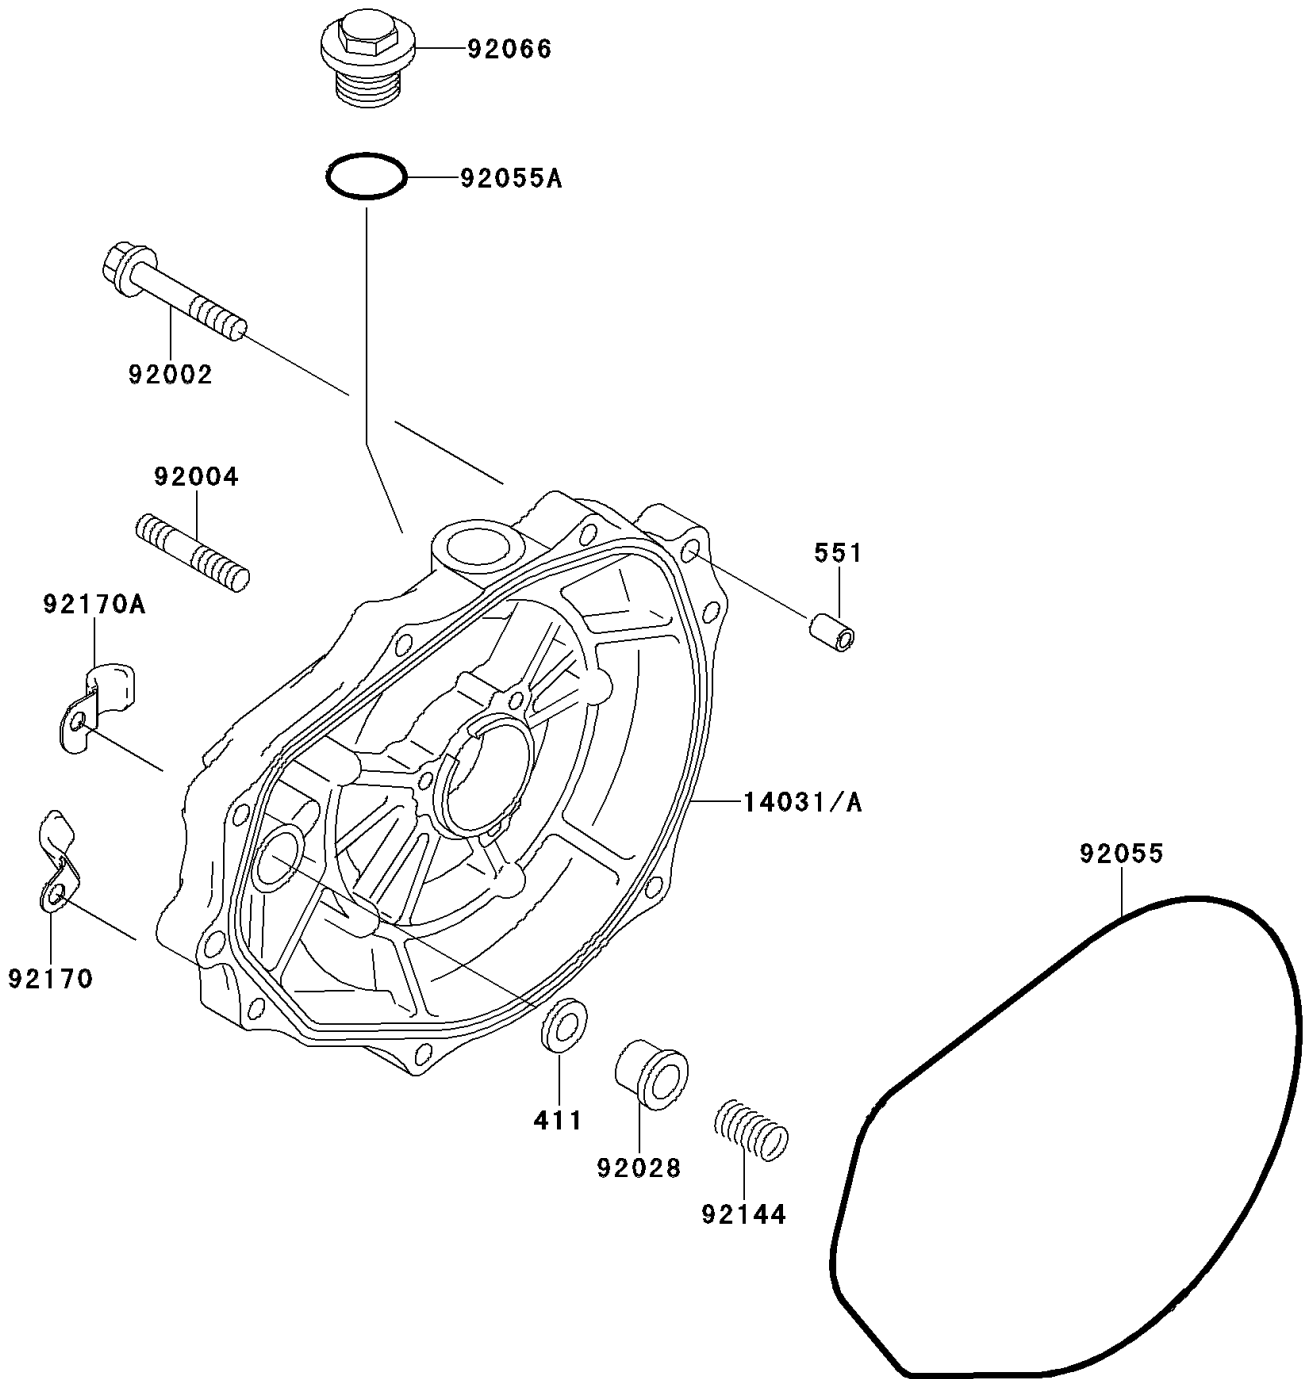

1997 750 ZXi PARTS DIAGRAM

Engine Cover(s)

E1431

1997 750 ZXi PARTS LIST

Engine Cover(s)

ITEM NAME	PART NUMBER	QUANTITY
WASHER-PLAIN,5MM (Ref # 411)	411S0500	1
PIN-DOWEL (Ref # 551)	551R0812	2
COVER-GENERATOR (Ref # 14031A)	14031-3721	1
BOLT,6X30 (Ref # 92002)	92002-3726	7
STUD (Ref # 92004)	92004-3710	2
BUSHING (Ref # 92028)	92028-3718	1
RING-O,GENERATOR COVER (Ref # 92055)	92055-3712	1
RING-O (Ref # 92055A)	92055-515	1
PLUG (Ref # 92066)	92066-3739	1
SPRING (Ref # 92144)	92144-3728	1
CLAMP (Ref # 92170)	92170-3735	1
CLAMP (Ref # 92170A)	92170-3736	1