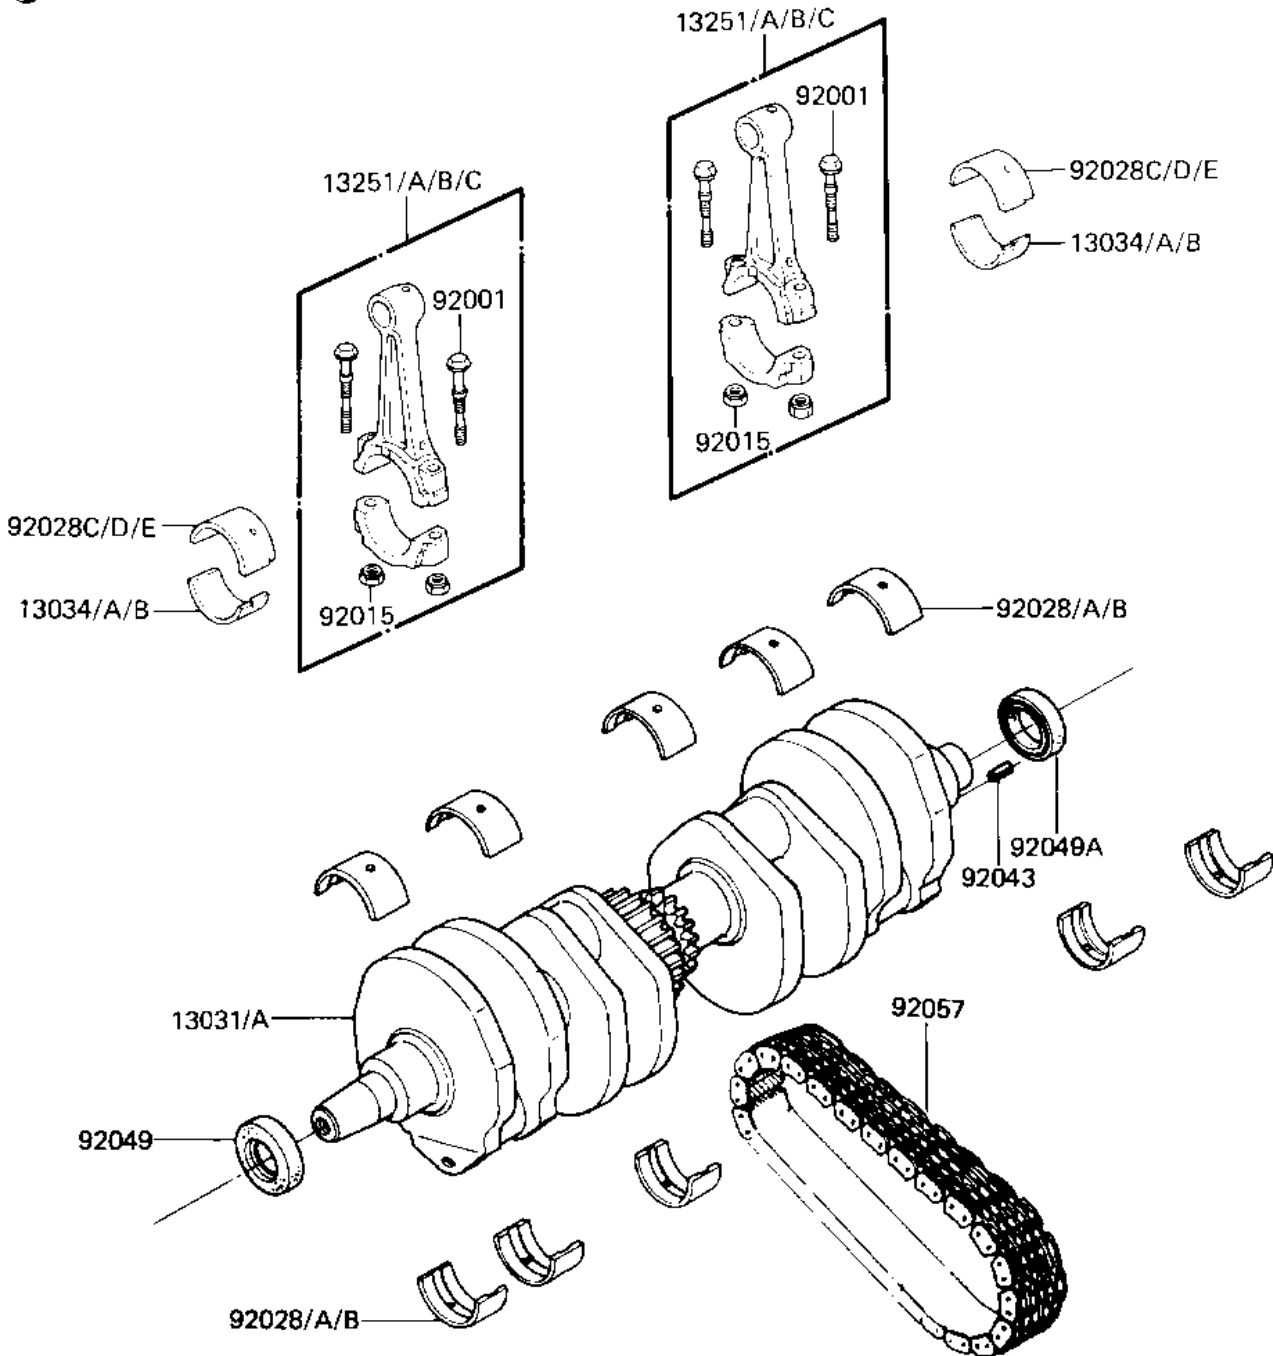

1983 KZ750-L3 PARTS DIAGRAM

CRANKSHAFT

EC321 3079

1983 KZ750-L3 PARTS LIST

CRANKSHAFT

ITEM NAME	PART NUMBER	QUANTITY
CRANKSHAFT ASSY (Ref # 13031)	13031-1028	1
CRANKSHAFT-COMP (Ref # 13031A)	13031-1314	1
METAL,CONNECT ROD BRG (Ref # 13034)	13034-050	4
METAL,CONNECT ROD BRG (Ref # 13034A)	13034-051	4
METAL,CONNECT ROD BRG (Ref # 13034B)	13034-052	4
ROD-ASSY-CONNECTING,I (Ref # 13251)	13251-1009-II	4
ROD-ASSY-CONNECTING,I (Ref # 13251A)	13251-1009-II	4
ROD-ASSY-CONNECTING,J (Ref # 13251B)	13251-1009-JJ	4
CONNECTING ROD ASSY,K (Ref # 13251C)	13251-1007-KK	4
BOLT,CONNECTING ROD,8 (Ref # 92001)	92001-1887	8
NUT,FLANGED,8MM (Ref # 92015)	92015-1311	8
BUSHING,CRANKSHAFT (Ref # 92028)	92028-1100	10
BUSHING,CRANKSHAFT (Ref # 92028A)	92028-1101	10
BUSHING,CRANKSHAFT (Ref # 92028B)	92028-1102	10
BUSHING,CONNECTING RO (Ref # 92028C)	92028-1156	4
BUSHING,CONNECTING RO (Ref # 92028D)	92028-1157	4
BUSHING,CONNECTING RO (Ref # 92028E)	92028-1158	4
PIN-SPRING,4X8 (Ref # 92043)	555A0408	1
OIL SEAL,HSCY22397 (Ref # 92049)	92050-080	1
OIL SEAL,HSCY25397 (Ref # 92049A)	92050-081	1
CHAIN,PRIMARY 52L (Ref # 92057)	13122-007	1