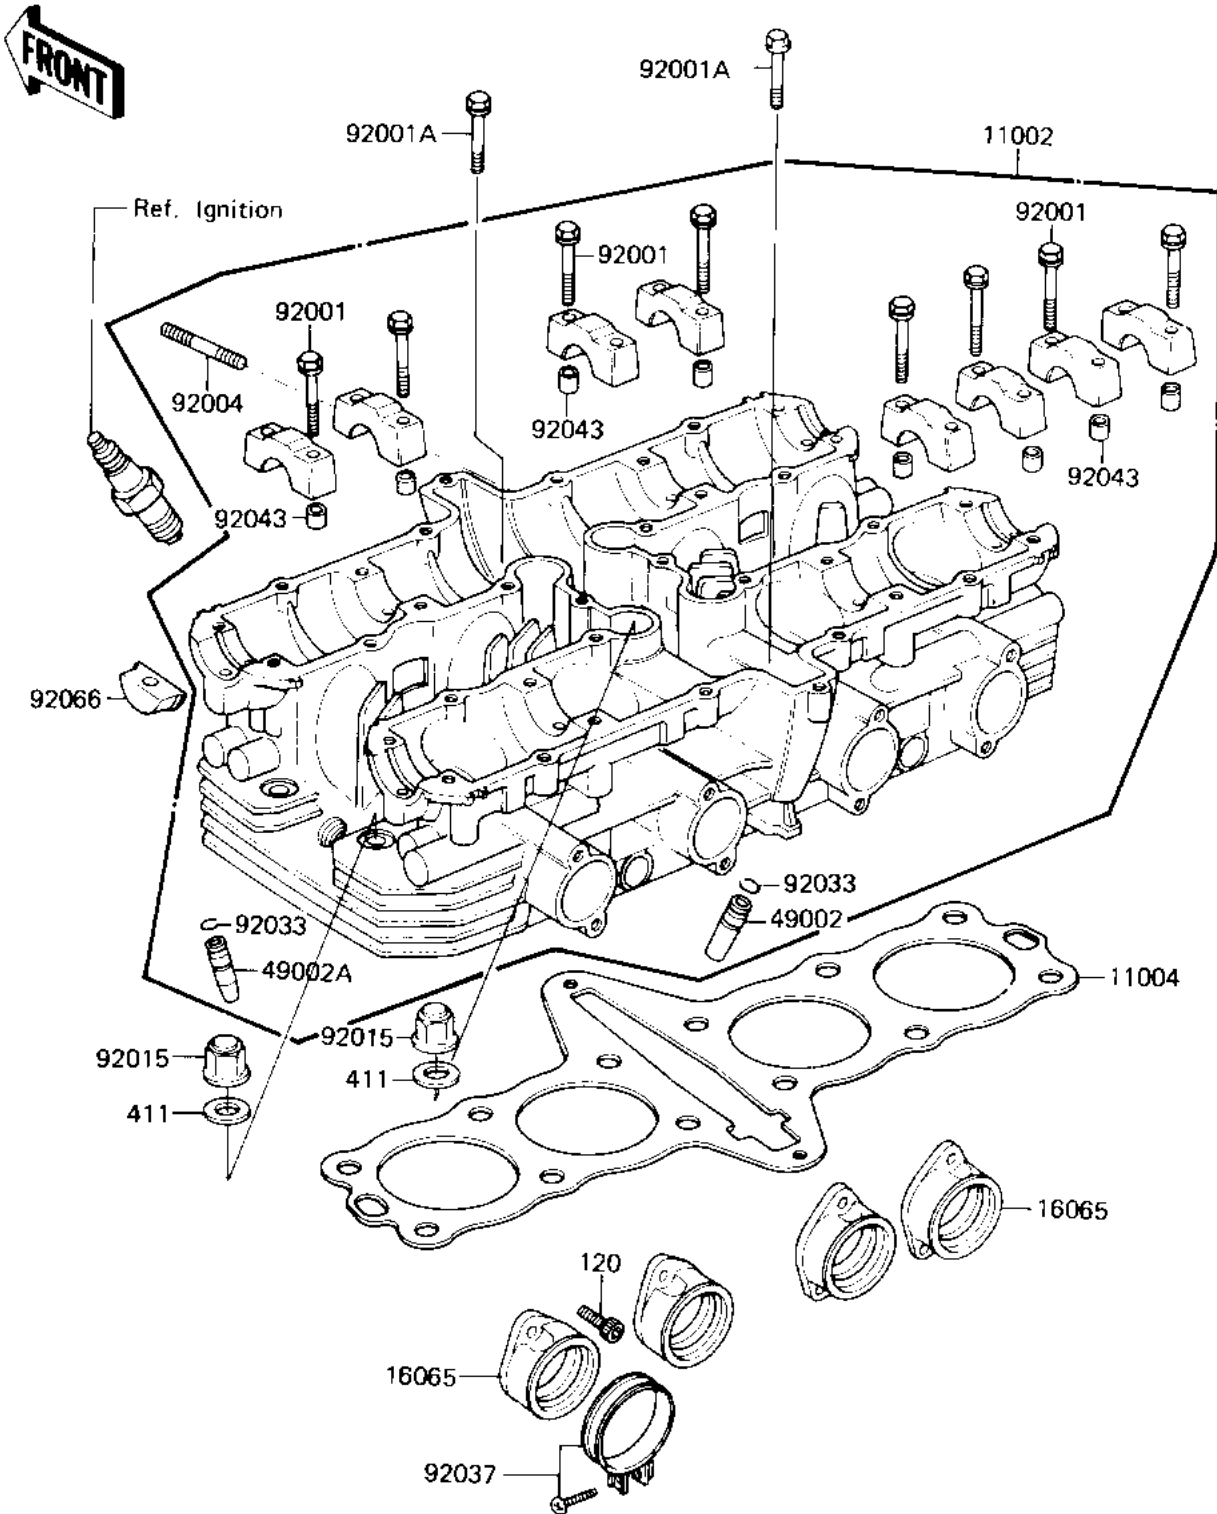

1983 KZ750-L3 PARTS DIAGRAM

CYLINDER HEAD

E1111-0077

1983 KZ750-L3 PARTS LIST

CYLINDER HEAD

ITEM NAME	PART NUMBER	QUANTITY
HEAD ASSY CYLINDER (Ref # 11002)	11002-5033	1
GASKET-HEAD,CYLINDER (Ref # 11004)	11004-1107	1
HOLDER-CARBURETOR (Ref # 16069)	16065-1132	4
GUIDE,INLET VALVE (Ref # 49002)	12013-009	4
GUIDE,EXHAUST VALVE (Ref # 49002A)	49002-1002	4
BOLT,FLANGED,6X38 (Ref # 92001)	92001-1105	16
BOLT,FLANGED,8X43 (Ref # 92001A)	92001-1445	2
STUD,6X27 (Ref # 92004)	92004-066	8
NUT,CYLINDER HEAD (Ref # 92015)	92015-076	12
CIRCLIP-VALVE (Ref # 92033)	92036-023	8
CLAMP-INLET PIPE (Ref # 92037)	92037-061	4
PIN-DOWEL (Ref # 92043)	92042-007	16
PLUG,CAMSHAFT,11.35X1 (Ref # 92066)	92066-1111	4
BOLT-SOCKET,6X16,BLAC (Ref # 120)	120S0616	8
WASHER PLAIN 10MM (Ref # 411)	411B1000	12