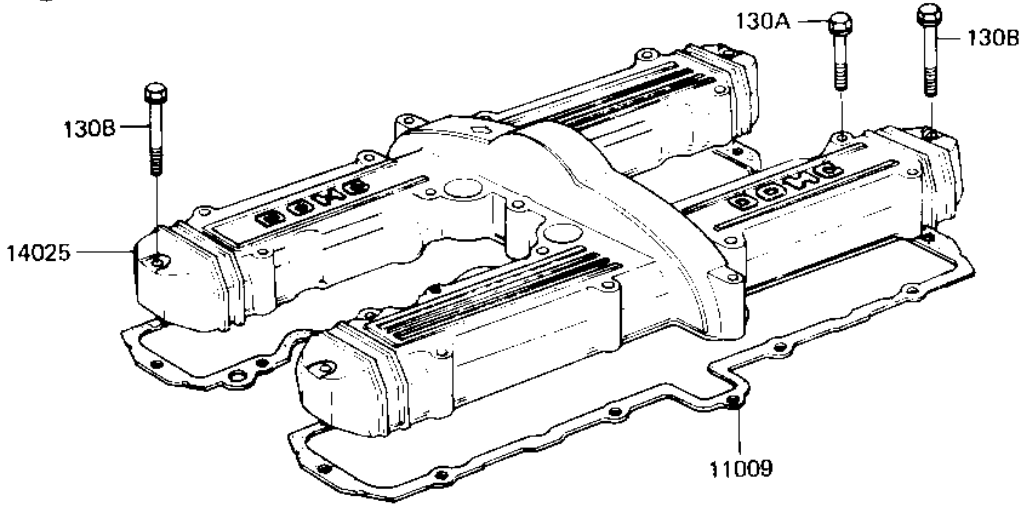

1983 KZ750-L3 PARTS DIAGRAM

CYLINDER HEAD COVER

E1112-0050

1983 KZ750-L3 PARTS LIST

CYLINDER HEAD COVER

ITEM NAME	PART NUMBER	QUANTITY
GASKET,CYLINDER HEAD (Ref # 11009)	11009-1274	1
VALVE ASSY REED (Ref # 12021)	12021-1003	2
COVER,CYLINDER HEAD,F.BLA (Can (Ref # 14025)	14025-1585	1
COVER,CYLINDER HEAD,F (Ref # 14025A)	14025-1592	1
CAP ASSY,LH REED VLV (Ref # 14075)	14075-5007	1
CAP ASSY,RH REED VLV (Ref # 14075A)	14075-5008	1
BOLT,FLANGED,6X20 (Ref # 130)	130G0620	4
BOLT,FLANGED,6X40 (Ref # 130A)	130G0640	16
BOLT,FLANGED,6X40 (Ref # 130A)	130G0640	20
BOLT,FLANGED,6X45 (Ref # 130B)	130G0645	4
BOLT,FLANGED,6X65 (Ref # 130C)	130G0665	4