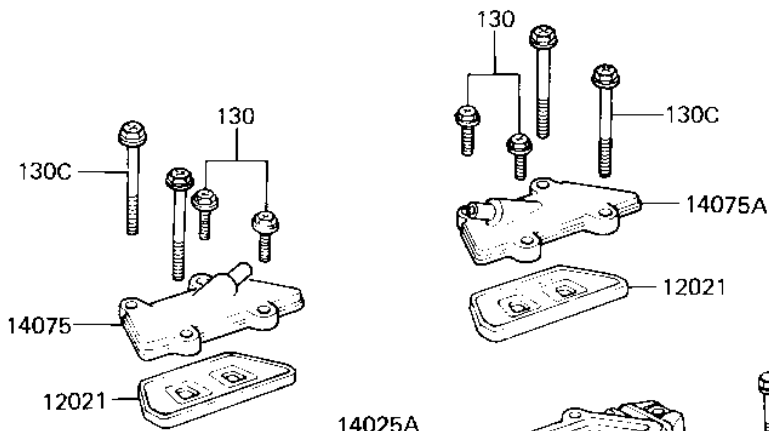

1983 KZ750-L3 PARTS DIAGRAM

CYLINDER HEAD COVER

E1112-0050

1983 KZ750-L3 PARTS LIST

CYLINDER HEAD COVER

ITEM NAME	PART NUMBER	QUANTITY
GASKET,CYLINDER HEAD (Ref # 11009)	11009-1274	1
VALVE ASSY REED (Ref # 12021)	12021-1003	2
COVER,CYLINDER HEAD,F.BLA (Can (Ref # 14025)	14025-1585	1
COVER,CYLINDER HEAD,F (Ref # 14025A)	14025-1592	1
CAP ASSY,LH REED VLV (Ref # 14075)	14075-5007	1
CAP ASSY,RH REED VLV (Ref # 14075A)	14075-5008	1
BOLT,FLANGED,6X20 (Ref # 130)	130G0620	4
BOLT,FLANGED,6X40 (Ref # 130A)	130G0640	16
BOLT,FLANGED,6X40 (Ref # 130A)	130G0640	20
BOLT,FLANGED,6X45 (Ref # 130B)	130G0645	4
BOLT,FLANGED,6X65 (Ref # 130C)	130G0665	4