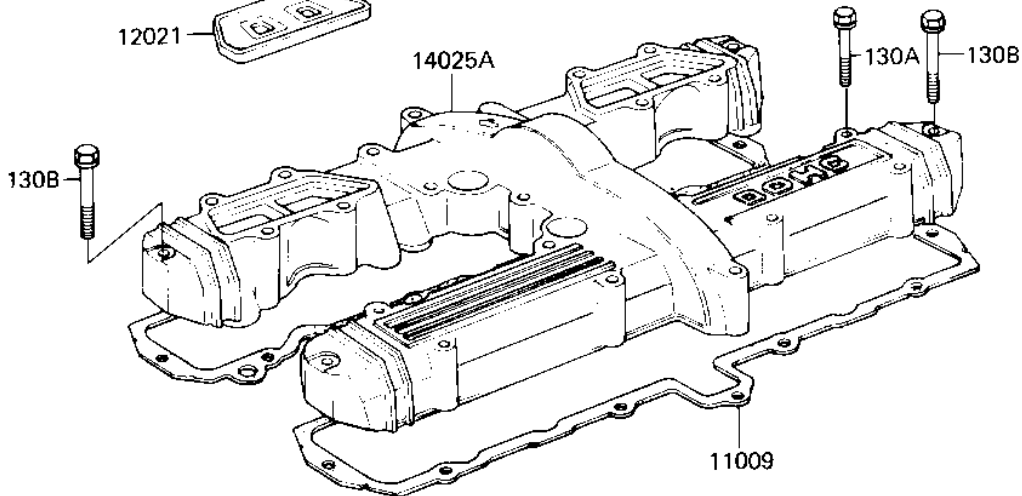

1983 KZ750-L3 PARTS DIAGRAM

CYLINDER HEAD COVER

E1112-0050

1983 KZ750-L3 PARTS LIST

CYLINDER HEAD COVER

ITEM NAME	PART NUMBER	QUANTITY
GASKET,CYLINDER HEAD (Ref # 11009)	11009-1274	1
VALVE ASSY REED (Ref # 12021)	12021-1003	2
COVER,CYLINDER HEAD,F.BLA (Can (Ref # 14025)	14025-1585	1
COVER,CYLINDER HEAD,F (Ref # 14025A)	14025-1592	1
CAP ASSY,LH REED VLV (Ref # 14075)	14075-5007	1
CAP ASSY,RH REED VLV (Ref # 14075A)	14075-5008	1
BOLT,FLANGED,6X20 (Ref # 130)	130G0620	4
BOLT,FLANGED,6X40 (Ref # 130A)	130G0640	16
BOLT,FLANGED,6X40 (Ref # 130A)	130G0640	20
BOLT,FLANGED,6X45 (Ref # 130B)	130G0645	4
BOLT,FLANGED,6X65 (Ref # 130C)	130G0665	4