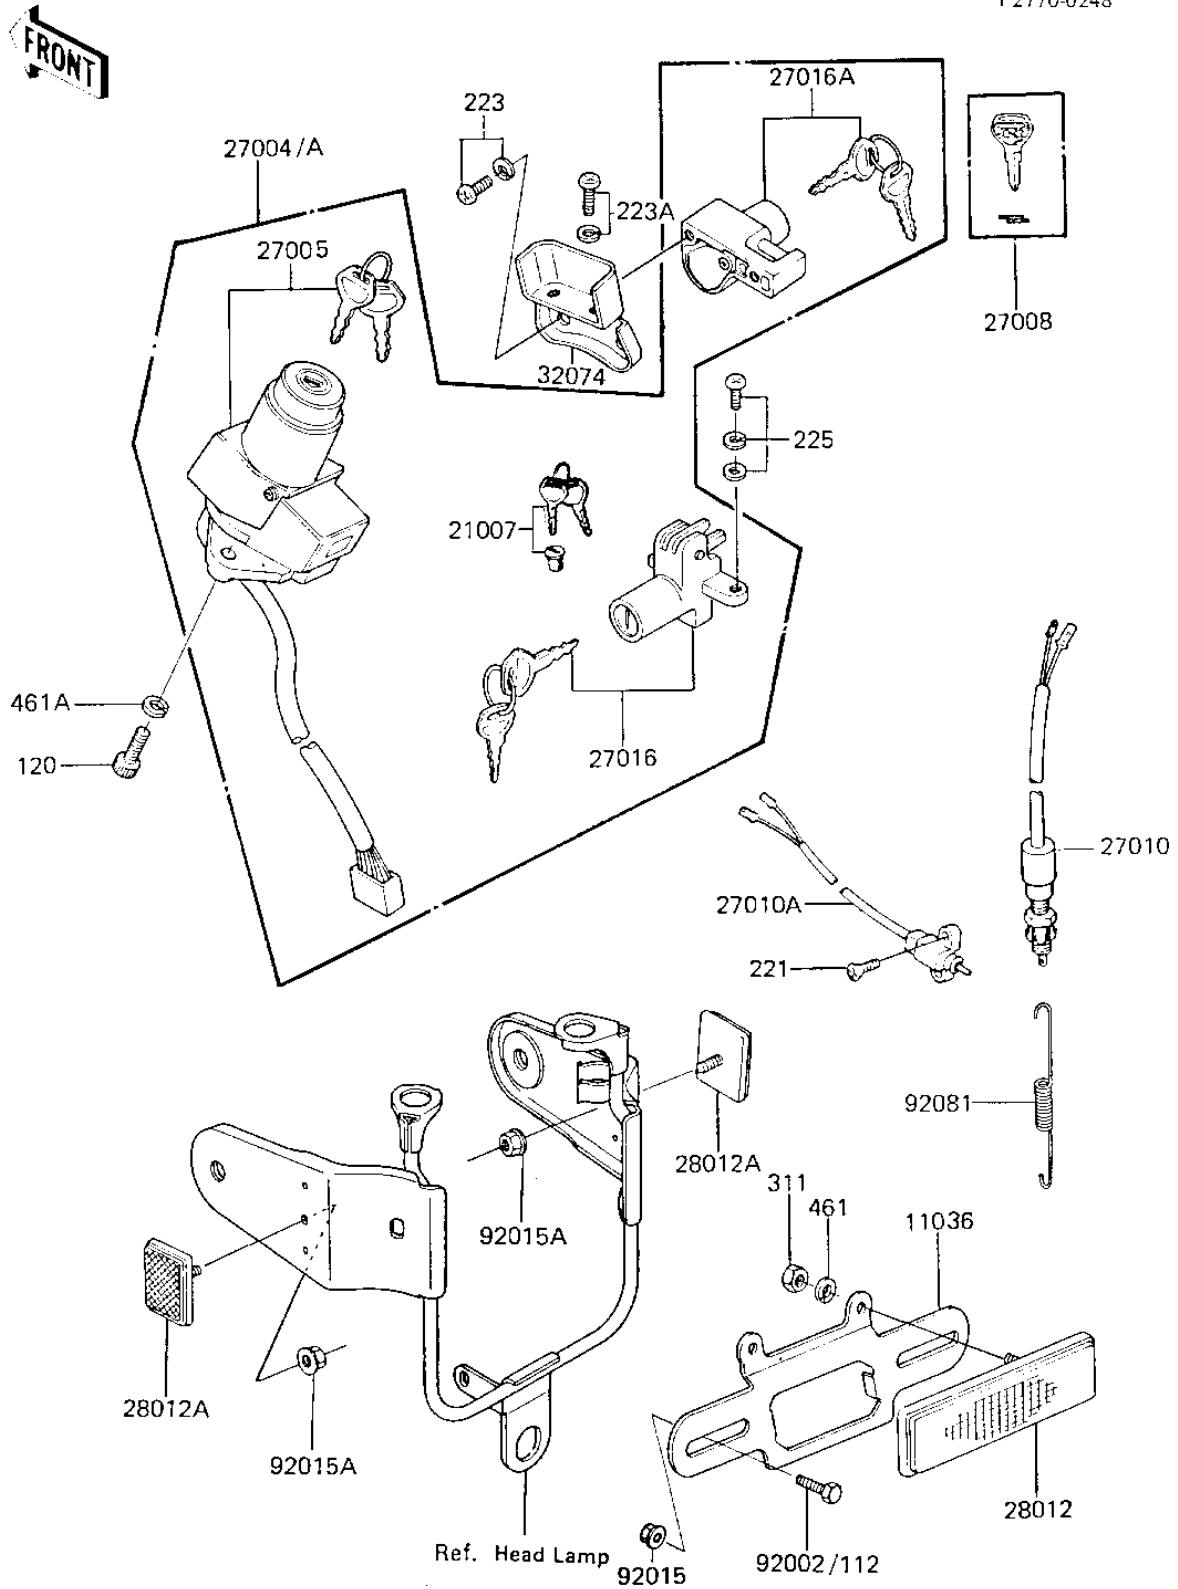

1984 KZ750-K2 (Canada Only) PARTS DIAGRAM

IGNITION SWITCH/LOCKS/REFLECTORS

F2770-0248

1984 KZ750-K2 (Canada Only) PARTS LIST

IGNITION SWITCH/LOCKS/REFLECTORS

ITEM NAME	PART NUMBER	QUANTITY
BRACKET,REFLECTOR,RR (Ref # 11036)	11036-1150	1
ROTOR,FUEL TANK (Ref # 21007)	21007-5005	1
SWITCH-ASSY (Ref # 27004A)	27004-5225	1
SWITCH-ASSY-IGNITION (Ref # 27005)	27005-5030	1
KEY-LOCK,BLANK (Ref # 27008)	27008-1103	1
SWITCH,BRAKE LAMP (Ref # 27010)	27010-1019	1
SWITCH,SIDE STAND (Ref # 27010A)	27010-1065	1
LOCK-ASSY,SEAT (Ref # 27016)	27016-5010	1
LOCK ASSY,HELMET (Ref # 27016A)	27016-5038	1
REFLECTOR,REAR REFLEX (Ref # 28012)	28012-1005	1
REFLECTOR-REFLEX (Ref # 28012A)	28012-1009	2
BRACKET-LOCK,HELMET L (Ref # 32074)	32074-1024	1
BOLT-UPSET,6X12 (Ref # 92002)	112G0612	2
NUT,FLANGED,5MM (Ref # 92015A)	92015-1259	2
SPRING BRAKE LAMP SW (Ref # 92081)	27011-007	1
UNAVAILABLE IN PRICE BOOK (Ref # 120)	12000616	2
SCREW-CSK-CROS (Ref # 221)	221C0520	2
SCREW-PAN-WS-CROS (Ref # 223)	223B0508	2
SCREW-PAN-WS-CROS (Ref # 223A)	223B0612	2
SCREW-PAN-WP-CROS (Ref # 225)	225B0614	1
NUT,5MM (Ref # 311)	311B0500	2
WASHER SPRING 5MM (Ref # 461)	461F0500	2
WASHER SPRING 6MM (Ref # 461A)	461F0600	2