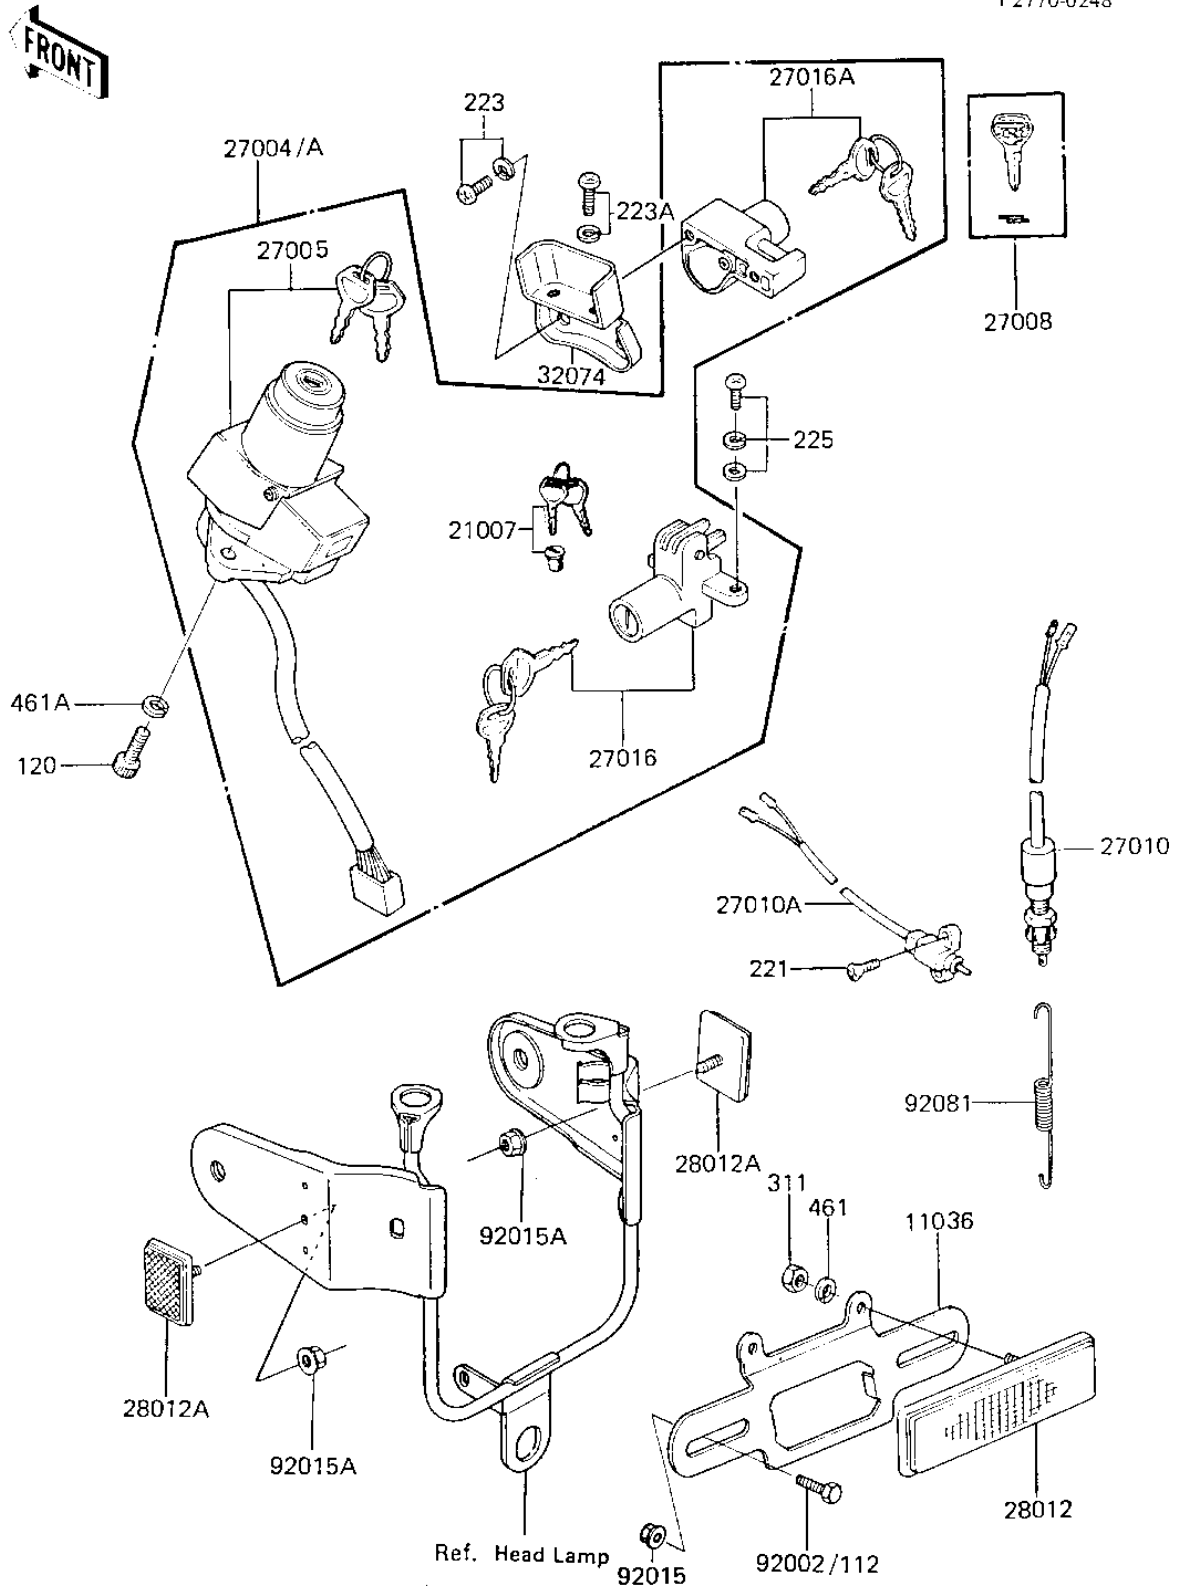

1984 KZ750-K2 (Canada Only) PARTS DIAGRAM

IGNITION SWITCH/LOCKS/REFLECTORS

F2770-0248

1984 KZ750-K2 (Canada Only) PARTS LIST

IGNITION SWITCH/LOCKS/REFLECTORS

ITEM NAME

PART NUMBER

QUANTITY
