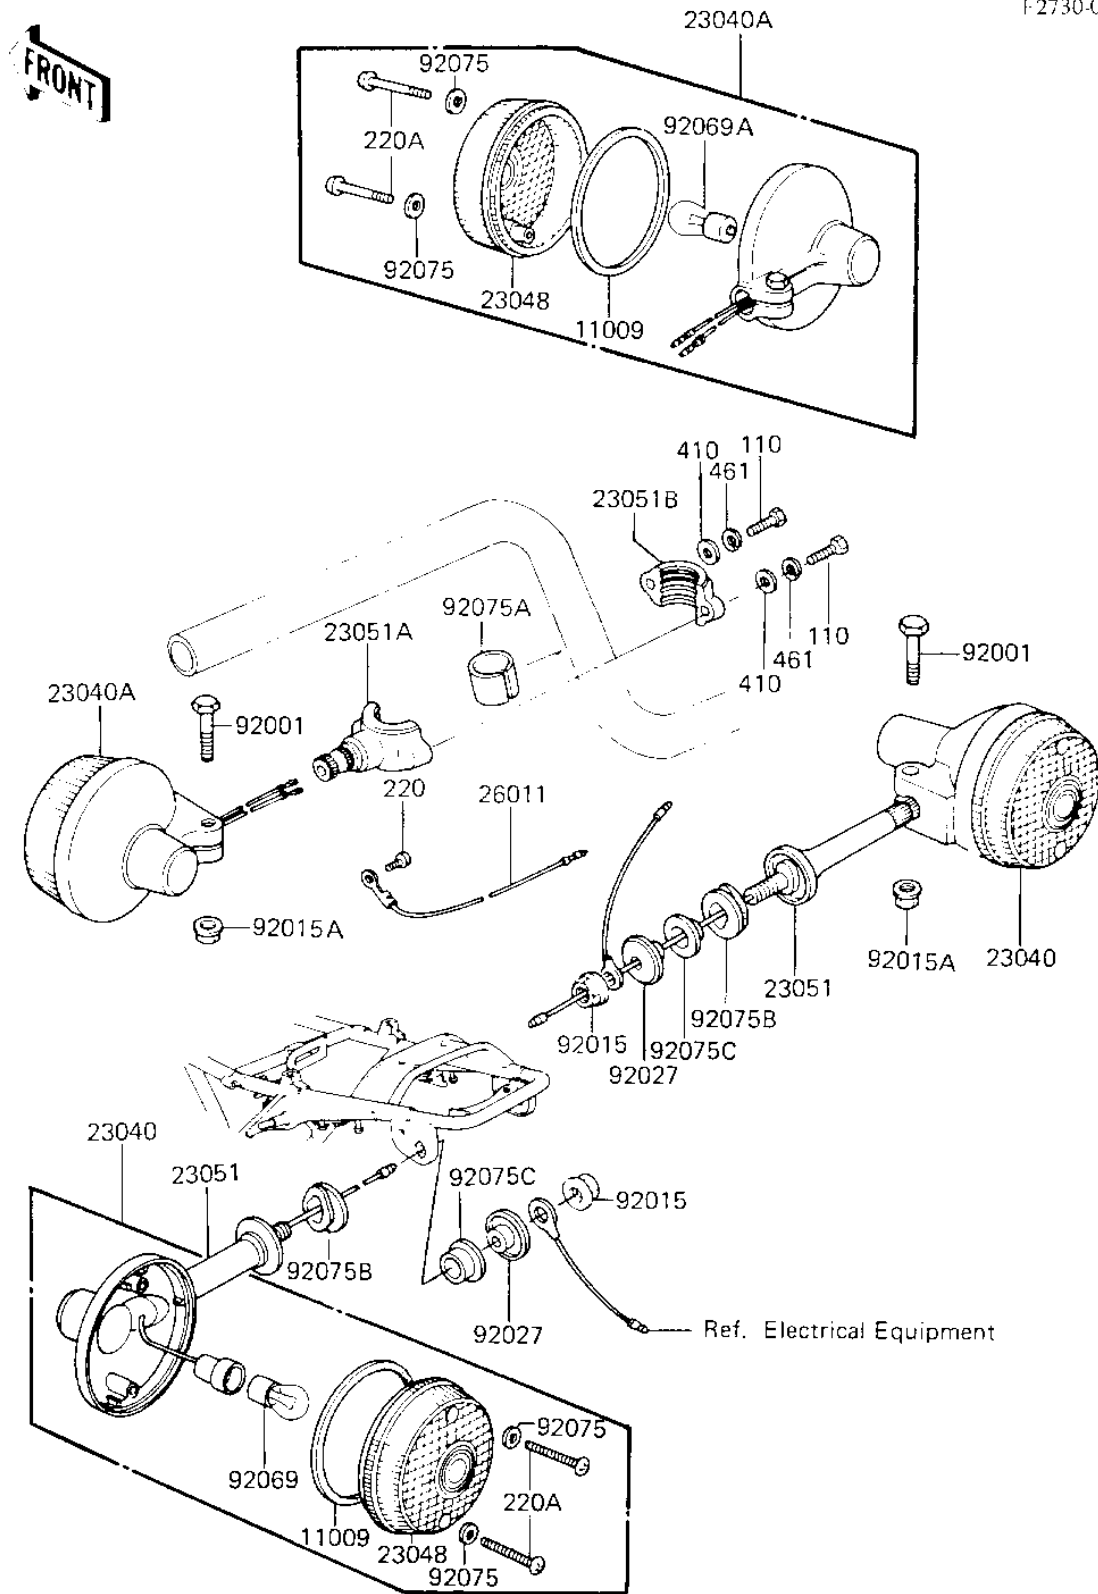

1984 KZ750-K2 (Canada Only) PARTS DIAGRAM

TURN SIGNALS

F-2730-0045

1984 KZ750-K2 (Canada Only) PARTS LIST

TURN SIGNALS

ITEM NAME	PART NUMBER	QUANTITY
GASKET-SIG LAMP LENS (Ref # 11009)	23050-003	4
LAMP,TURN SIGNAL (Ref # 23040)	23040-054	2
LAMP,FRNT,TURN SIGNAL (Ref # 23040A)	23040-1004	2
LENS,TURN SIGNAL LAMP (Ref # 23048)	23048-1001	4
BRACKET,TURN SIGNAL.L (Ref # 23051)	23051-053	2
BRACKET,FRNT TURN SIG (Ref # 23051A)	23051-1004	2
BRACKET,SIGNAL LAMP (Ref # 23051B)	23051-1013	2
WIRE-TURN SIGNAL LEAD (Ref # 26011)	26011-061	2
BOLT,6X30,CR PLATED (Ref # 92001)	92001-1746	4
NUT,FLANGED,10MM (Ref # 92015)	92015-1428	2
NUT-6MM (Ref # 92015A)	92015-1078	4
COLLAR (Ref # 92027)	92027-147	2
BULB 12V 32CP (Ref # 92069)	92069-055	2
BULB,12V 23/8W (Ref # 92069A)	92069-060	2
WASHER-PLAIN,4MM (Ref # 92075)	23058-002	8
DAMPER RUBBER (Ref # 92075A)	23066-003	2
DAMPER RUBBER (Ref # 92075B)	92075-128	2
DAMPER RUBBER,SIG LM (Ref # 92075C)	92075-158	2
BOLT (Ref # 110)	110N0516	4
SCREW-PAN-CROS (Ref # 220)	220B0304	2
SCREW-PAN-CROS (Ref # 220A)	220B0420	8
WASHER-PLAIN,5MM (Ref # 410)	410D0500	4
WASHER SPRING 5MM (Ref # 461)	461F0500	4