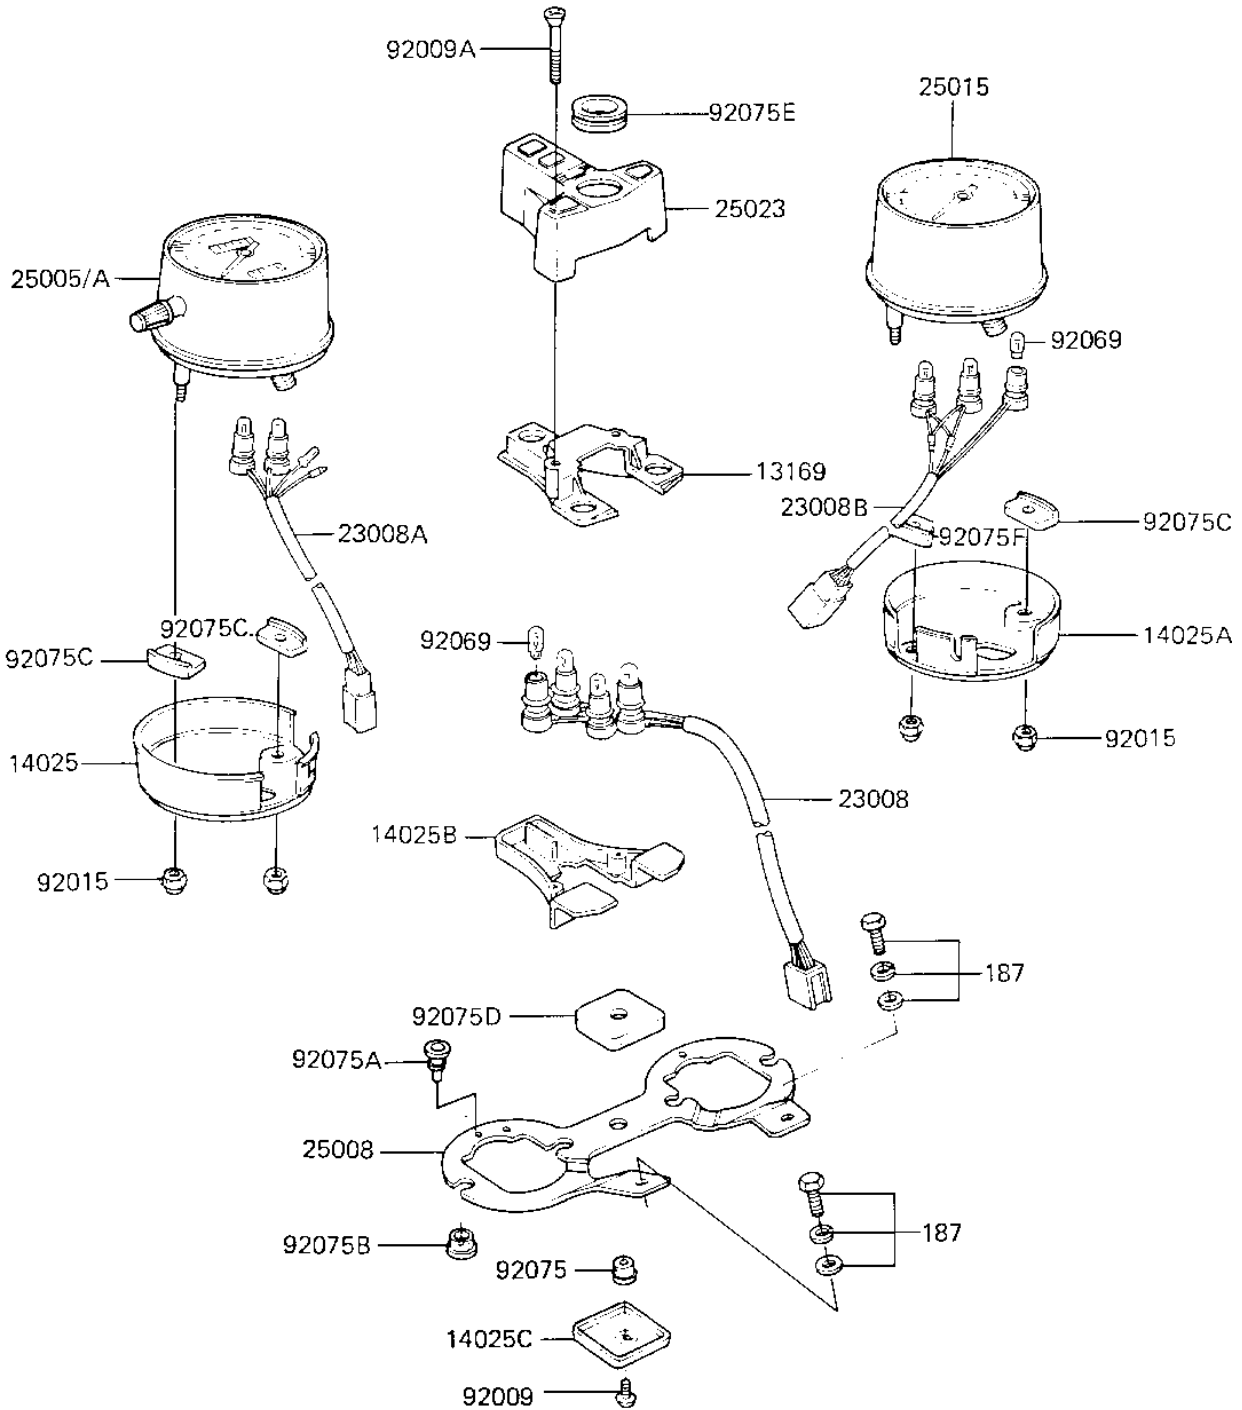

1984 KZ750-K2 (Canada Only) PARTS DIAGRAM

METERS

F2530-0190

1984 KZ750-K2 (Canada Only) PARTS LIST

METERS

ITEM NAME	PART NUMBER	QUANTITY
PLATE,SOCKET (Ref # 13169)	13169-1268	1
COVER,SPEEDOMETER (Ref # 14025)	14025-1224	1
COVER,TACHOMETER (Ref # 14025A)	14025-1225	1
COVER,PILOT BOX LOWER (Ref # 14025B)	14025-1226	1
COVER,METER BRACKET (Ref # 14025C)	14025-1227	1
SOCKET-ASSY,PILOT BOX (Ref # 23008)	23008-1107	1
SOCKET-ASSY,SPEEDOMET (Ref # 23008A)	23008-1129	1
SOCKET-ASSY,TACHOMETE (Ref # 23008B)	23008-1176	1
SPEEDOMETER,KPH (Canada) (Ref # 25005A)	25005-1147	1
BRACKET,METER (Ref # 25008)	25008-1030	1
TACHOMETER (Ref # 25015)	25015-1088	1
COVER,PILOT BOX UPPER (Ref # 25023)	25023-1021	1
SCREW,TAPPING,4X10 (Ref # 92009)	92009-1040	1
SCREW,CUNTERS NK,4X35 (Ref # 92009A)	92009-1093	2
NUT-CAP,5MM (Ref # 92015)	322N0500	4
BULB,12V3.4W (Ref # 92069)	92069-1007	9
DAMPER RUBBER,MET FIT (Ref # 92075)	25019-023	1
DAMPER,METER (Ref # 92075A)	92075-1149	2
DAMPER,METER FITTING (Ref # 92075B)	92075-1150	4
DAMPER,METER (Ref # 92075C)	92075-1192	3
DAMPER RUBBER (Ref # 92075D)	92075-1255	1
DAMPER RUBBER (Ref # 92075E)	92075-1256	1
DAMPER RUBBER,METER (Ref # 92075F)	92075-1265	1
BOLT 6X14 (Ref # 187)	187B0614	2