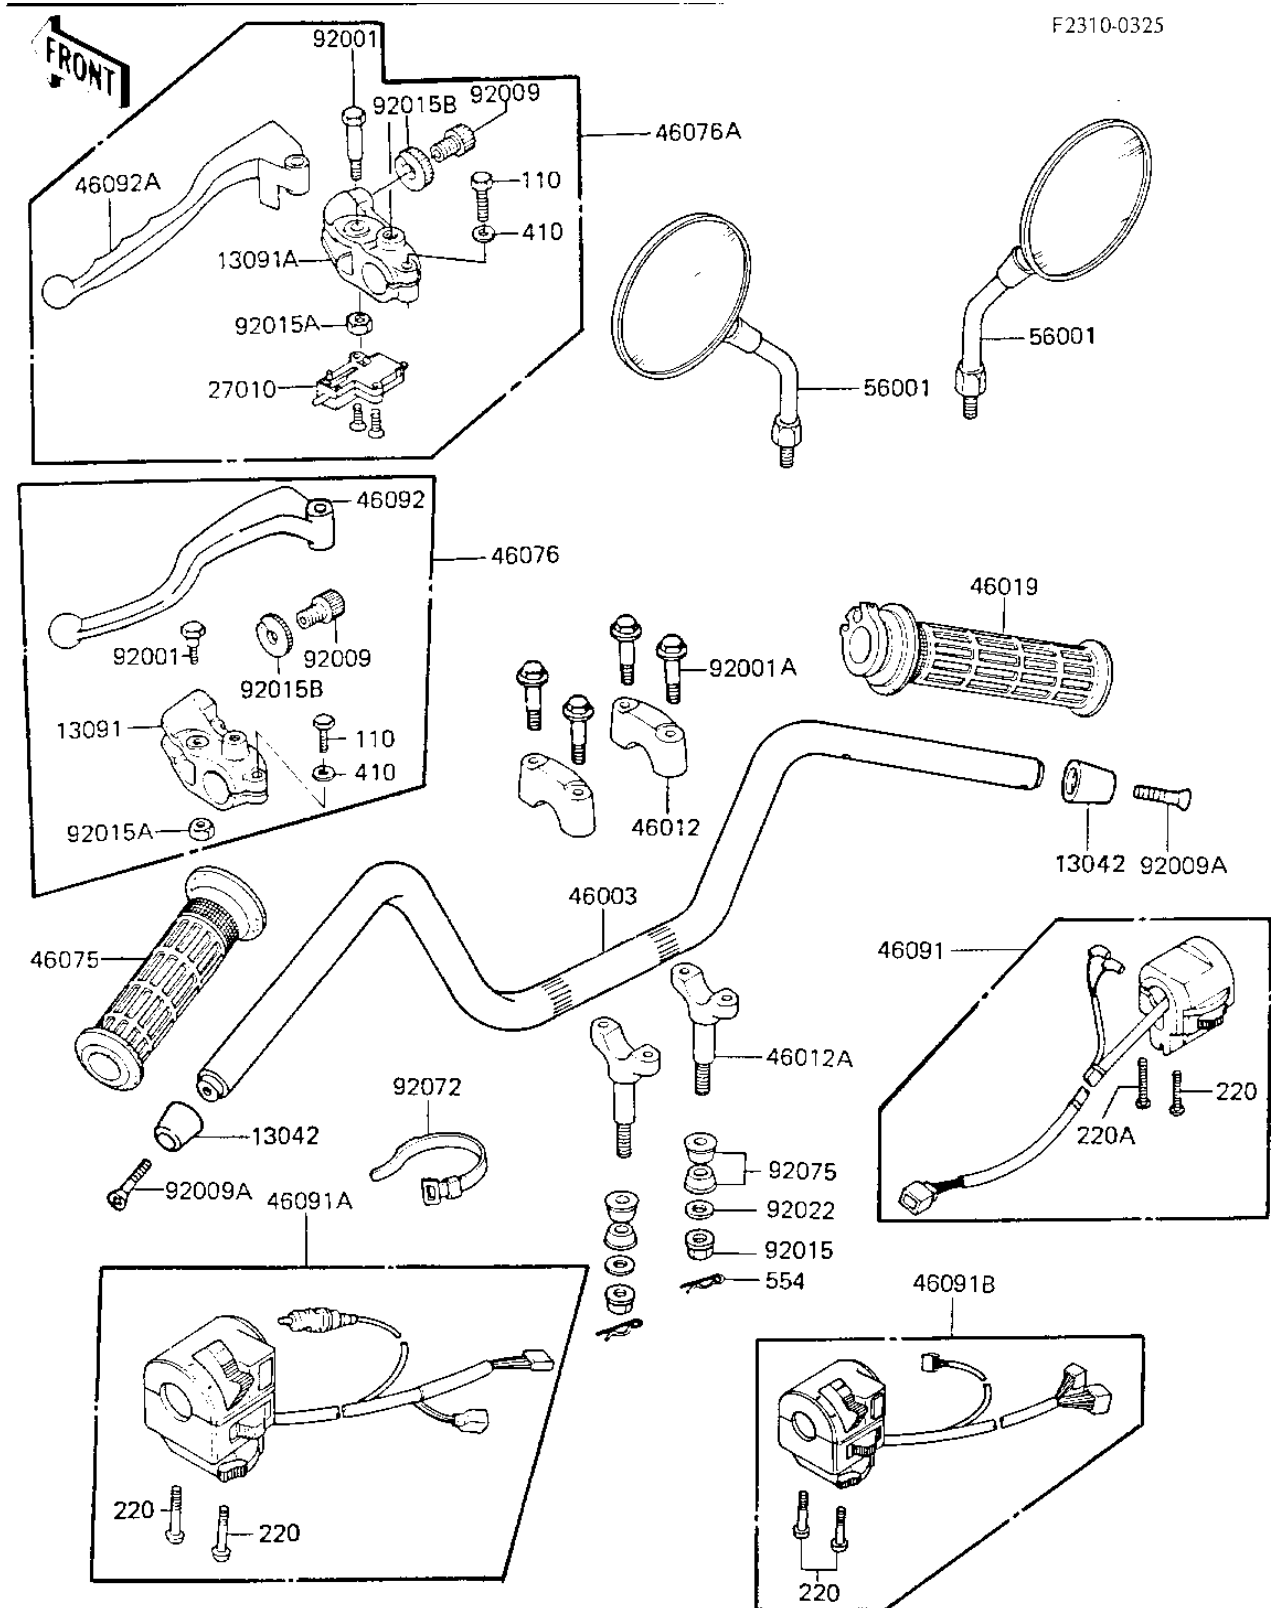

1984 KZ750-K2 (Canada Only) PARTS DIAGRAM

HANDLEBAR

F2310-0325