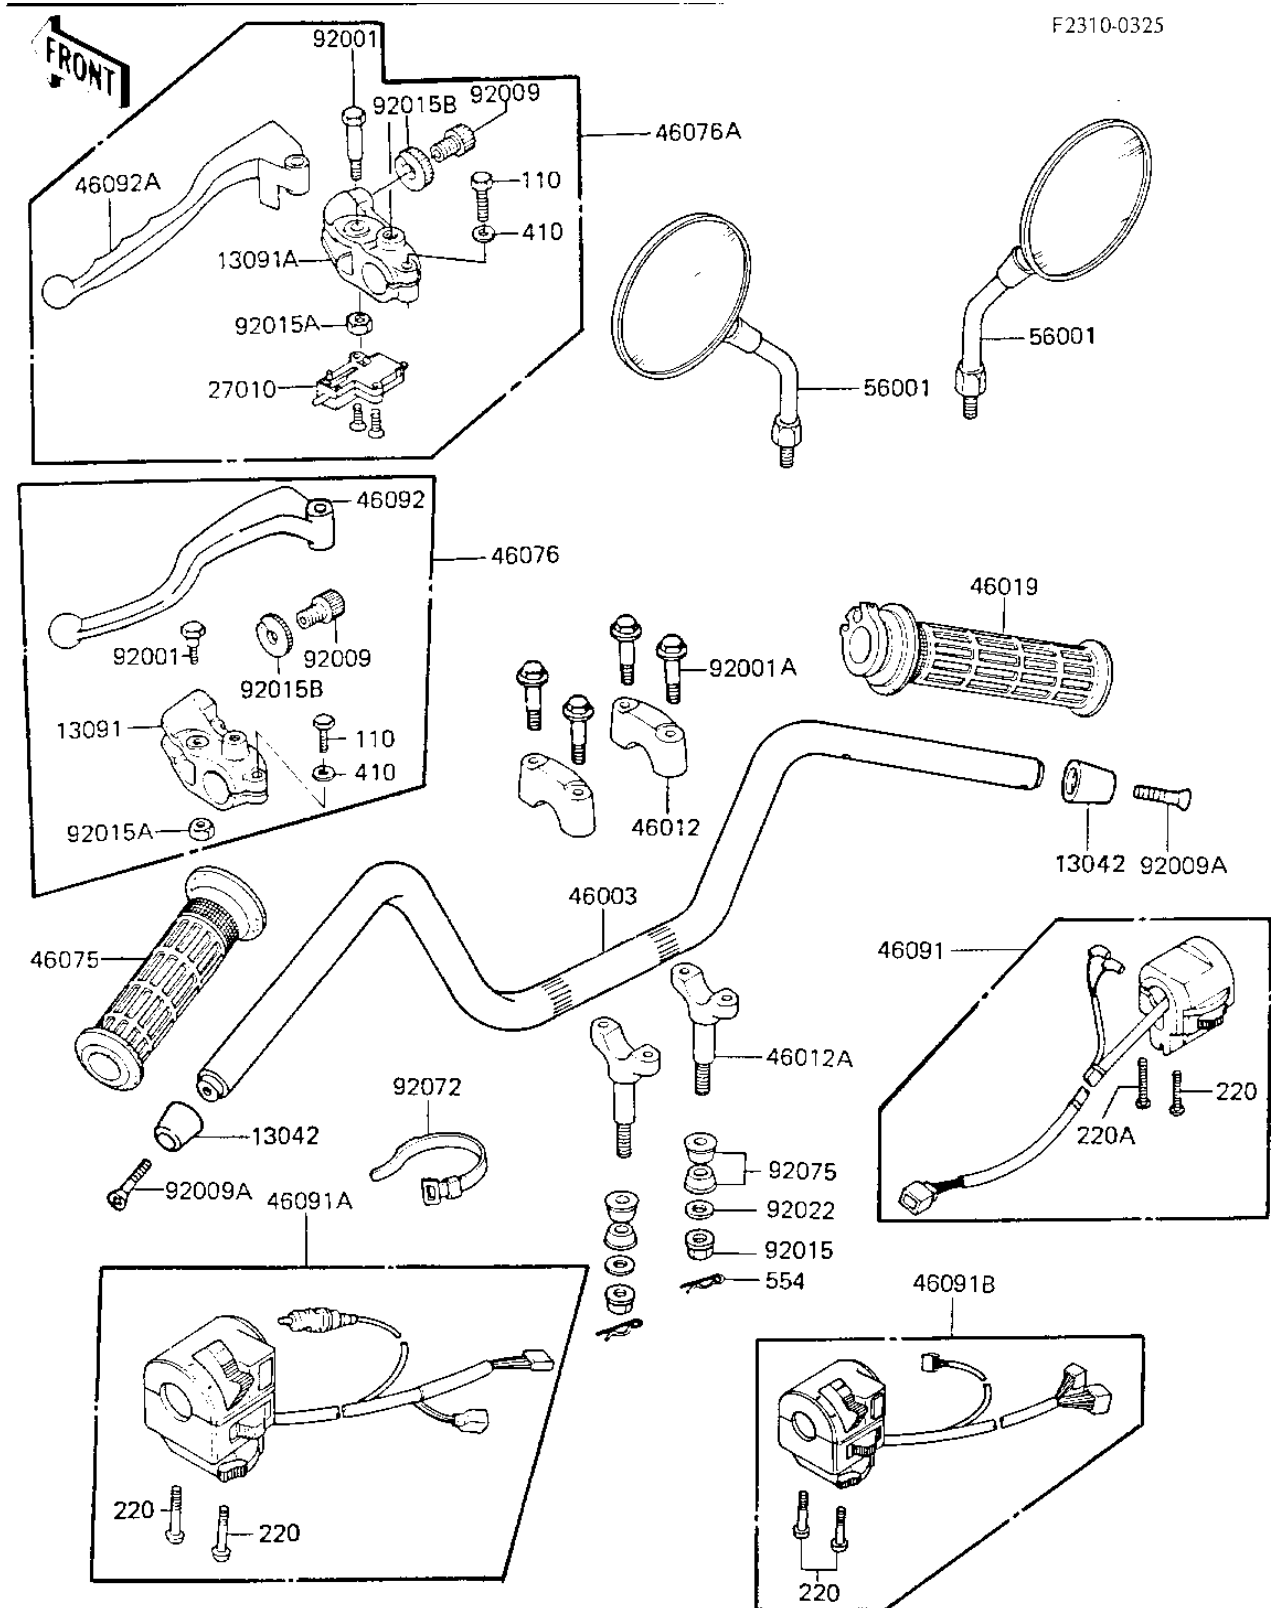

# 1984 KZ750-K2 (Canada Only) PARTS DIAGRAM

## HANDLEBAR

F2310-0325

# 1984 KZ750-K2 (Canada Only) PARTS LIST

## HANDLEBAR

ITEM NAME	PART NUMBER	QUANTITY
WEIGHT,HANDLE (Ref # 13042)	13042-1005	2
HOLDER,CLUTCH LEVER (Ref # 13091A)	13091-1272	1
SWITCH,CLUTCH (Ref # 27010)	27010-1094	1
HANDLE (Ref # 46003)	46003-1114	1
HOLDER-HANDLEBAR (Ref # 46012)	46012-008	2
HOLDER-HANDLEBAR LOW (Ref # 46012A)	46012-010	2
GRIP-ASSY,THROTTLE (Ref # 46019)	46019-1021	1
GRIP,LH (Ref # 46075)	46075-1028	1
LEVER-ASSY-GRIP,CLUTC (Ref # 46076A)	46076-1105	1
HOUSING-ASSY-CNTRL,RH (Ref # 46091)	46091-1214	1
HOUSING-ASSY-CONTROL,LH (Canad (Ref # 46091B)	46091-1337	1
LEVER-GRIP,CLUTCH (Ref # 46092A)	46092-1103	1
MIRROR-ASSY (Ref # 56001)	56001-1340	2
BOLT,CLUTCH LEVER,BLA (Ref # 92001)	92001-1548	1
BOLT,FLANGED,8X35 (Ref # 92001A)	92001-1910	4
SCREW,CABLE ADJUST,8 (Ref # 92009)	92009-1134	1
SCREW,HUNDLE WEIGHT (Ref # 92009A)	92009-1257	2
NUT,FLANGED,10MM (Ref # 92015)	92015-1428	2
NUT,LOCK,6MM,BLACK (Ref # 92015A)	92015-1191	2
NUT,CABLE ADJUST LOCK (Ref # 92015B)	92015-1197	1
WASHER-HANDLEBAR FIT (Ref # 92022)	92022-196	2
BAND,SHORT (Ref # 92072)	92072-030	4
DAMPER RUBBER,HANDLE (Ref # 92075)	92075-275	4
UNAVAILABLE IN PRICE BOOK (Ref # 110)	11000622	1
SCREW-PAN-CROS (Ref # 220)	220B0535	3
SCREW-PAN-CROS (Ref # 220A)	220B0540	1
WASHER PLAIN (Ref # 410)	410F0600	1
PIN,SNAP (Ref # 554)	554A0800	2