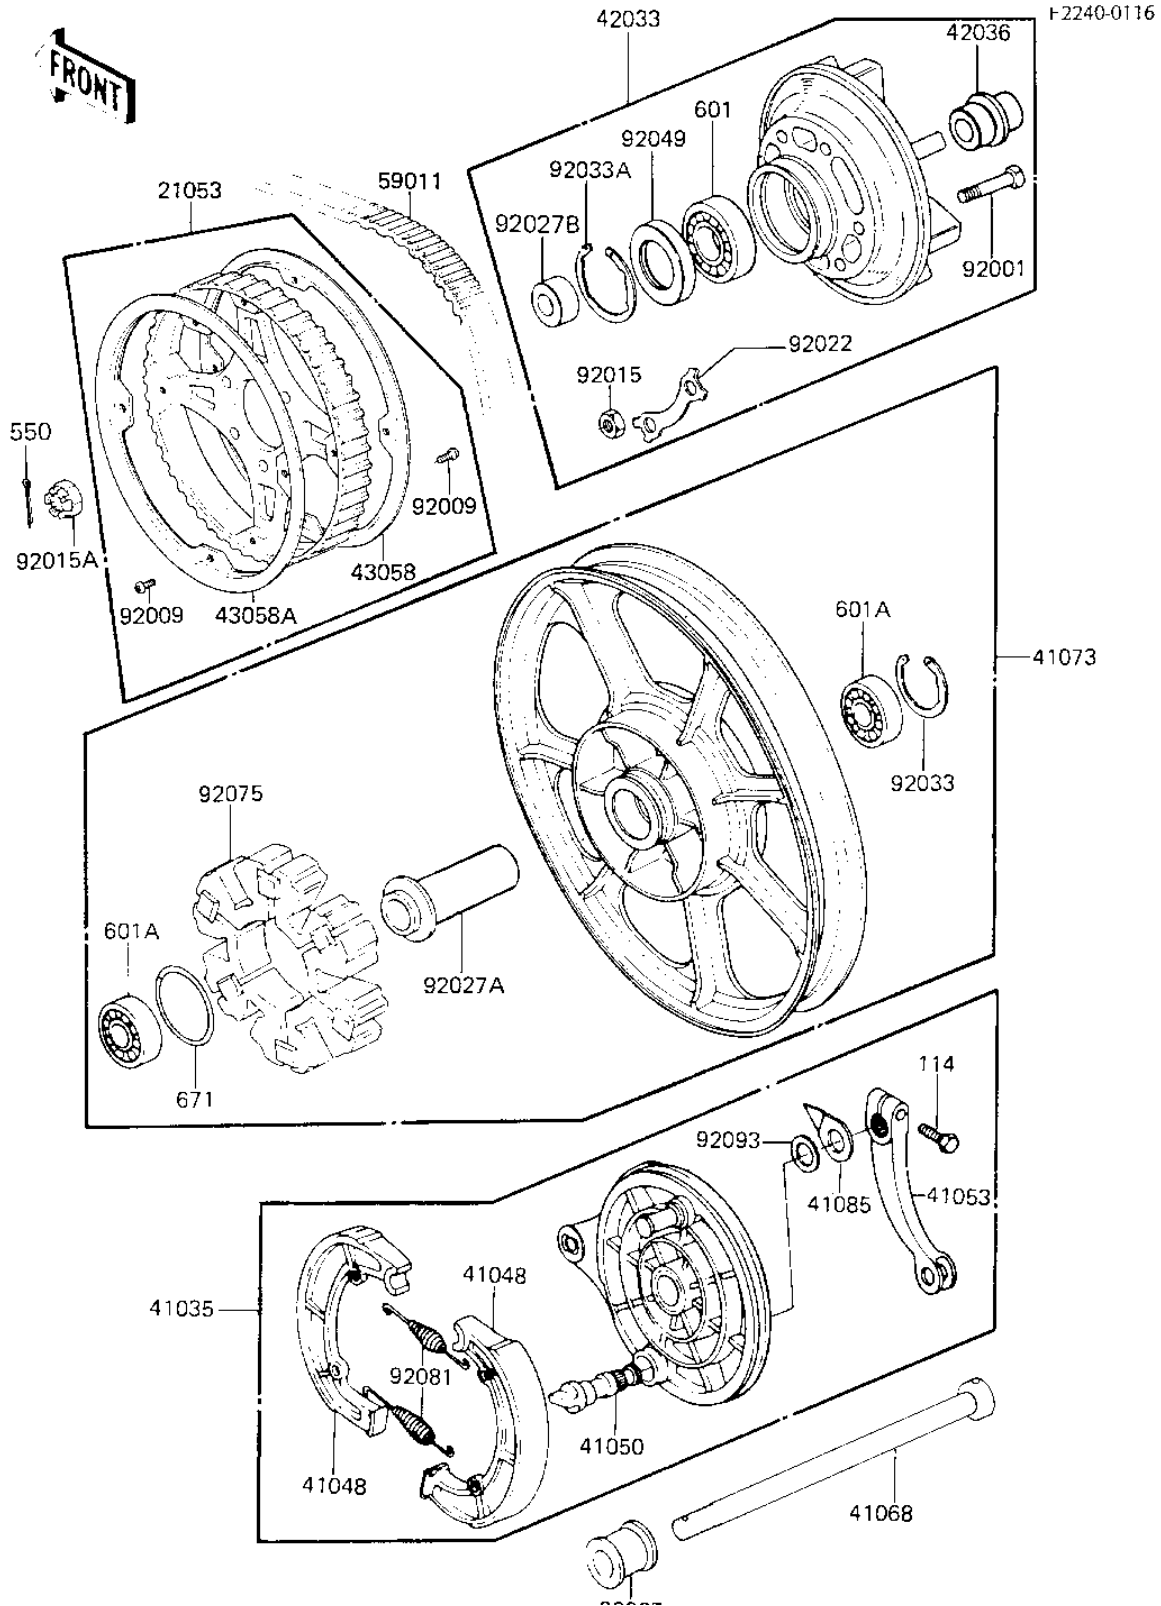

1984 KZ750-K2 (Canada Only) PARTS DIAGRAM

REAR WHEEL/HUB/BRAKE/BELT

1984 KZ750-K2 (Canada Only) PARTS LIST

REAR WHEEL/HUB/BRAKE/BELT

ITEM NAME	PART NUMBER	QUANTITY
SPROCKET-ASSY,65T (Ref # 21053)	21053-1014	1
PANEL-ASY,BRK BLACK (Ref # 41035)	41035-1055	1
SHOE,BRAKE (Ref # 41048)	42019-012	2
CAM SHAFT,BRAKE (Ref # 41050)	41050-017	1
LEVER REAR BRAKE CAM (Ref # 41053)	42029-039	1
AXLE,RR (Ref # 41068)	41068-1117	1
AXLE,RR (Ref # 41073)	41068-1117	1
INDICATOR,BRAKE SHOE (Ref # 41085)	41085-004	1
COUPLING-ASSY,RR HUB (Ref # 42033)	42033-1051	1
SLEEVE,RR HUB L=33M/M (Ref # 42036)	42036-1036	1
RING,HUB SPROCKET (Ref # 43058)	43058-1018	1
RING,REAR HUB SPROCKE (Ref # 43058A)	43058-1033	1
BELT,DRIVE,137T (Ref # 59011)	59011-1012	1
BOLT (Ref # 92001)	92001-161	6
SCREW,5X10 (Ref # 92009)	92009-1167	8
NUT 10MM (Ref # 92015)	42045-005	6
NUT CASTLE,16MM (Ref # 92015A)	92015-055	1
WASHER,LOCK (Ref # 92022)	92022-1212	3
COLLAR,AXLE,L=28M/M (Ref # 92027)	92027-1226	1
COLLAR,RR WHEEL BRG (Ref # 92027A)	92027-1267	1
COLLAR,L=39.5 (Ref # 92027B)	92027-1514	1
CIRCLIP,47M/M (Ref # 92033)	92033-1042	1
CIRCLIP,62M/M (Ref # 92033A)	92033-1044	1
OIL SEAL (Ref # 92049)	92050-027	1
SHOCK DAMPER,REAR HUB (Ref # 92075)	42014-033	1
SPRING,BRAKE SHOE (Ref # 92081)	41049-012	2
DUST SHIELD-BRAKE CAM (Ref # 92093)	41051-003	1
BOLT HEX HEAD 8X28 (Ref # 114)	114G0828	1
PIN-COTTER,4.0X35 (Ref # 550)	550D4035	1

1984 KZ750-K2 (Canada Only) PARTS LIST

REAR WHEEL/HUB/BRAKE/BELT

ITEM NAME	PART NUMBER	QUANTITY
BALL BEARING,#6206 (Ref # 601)	601B6206	1
BRG,BALL,#6303ZZC3 (Ref # 601A)	601B6303ZZ	2
"0" RING,65MM (Ref # 671)	671B2565	1