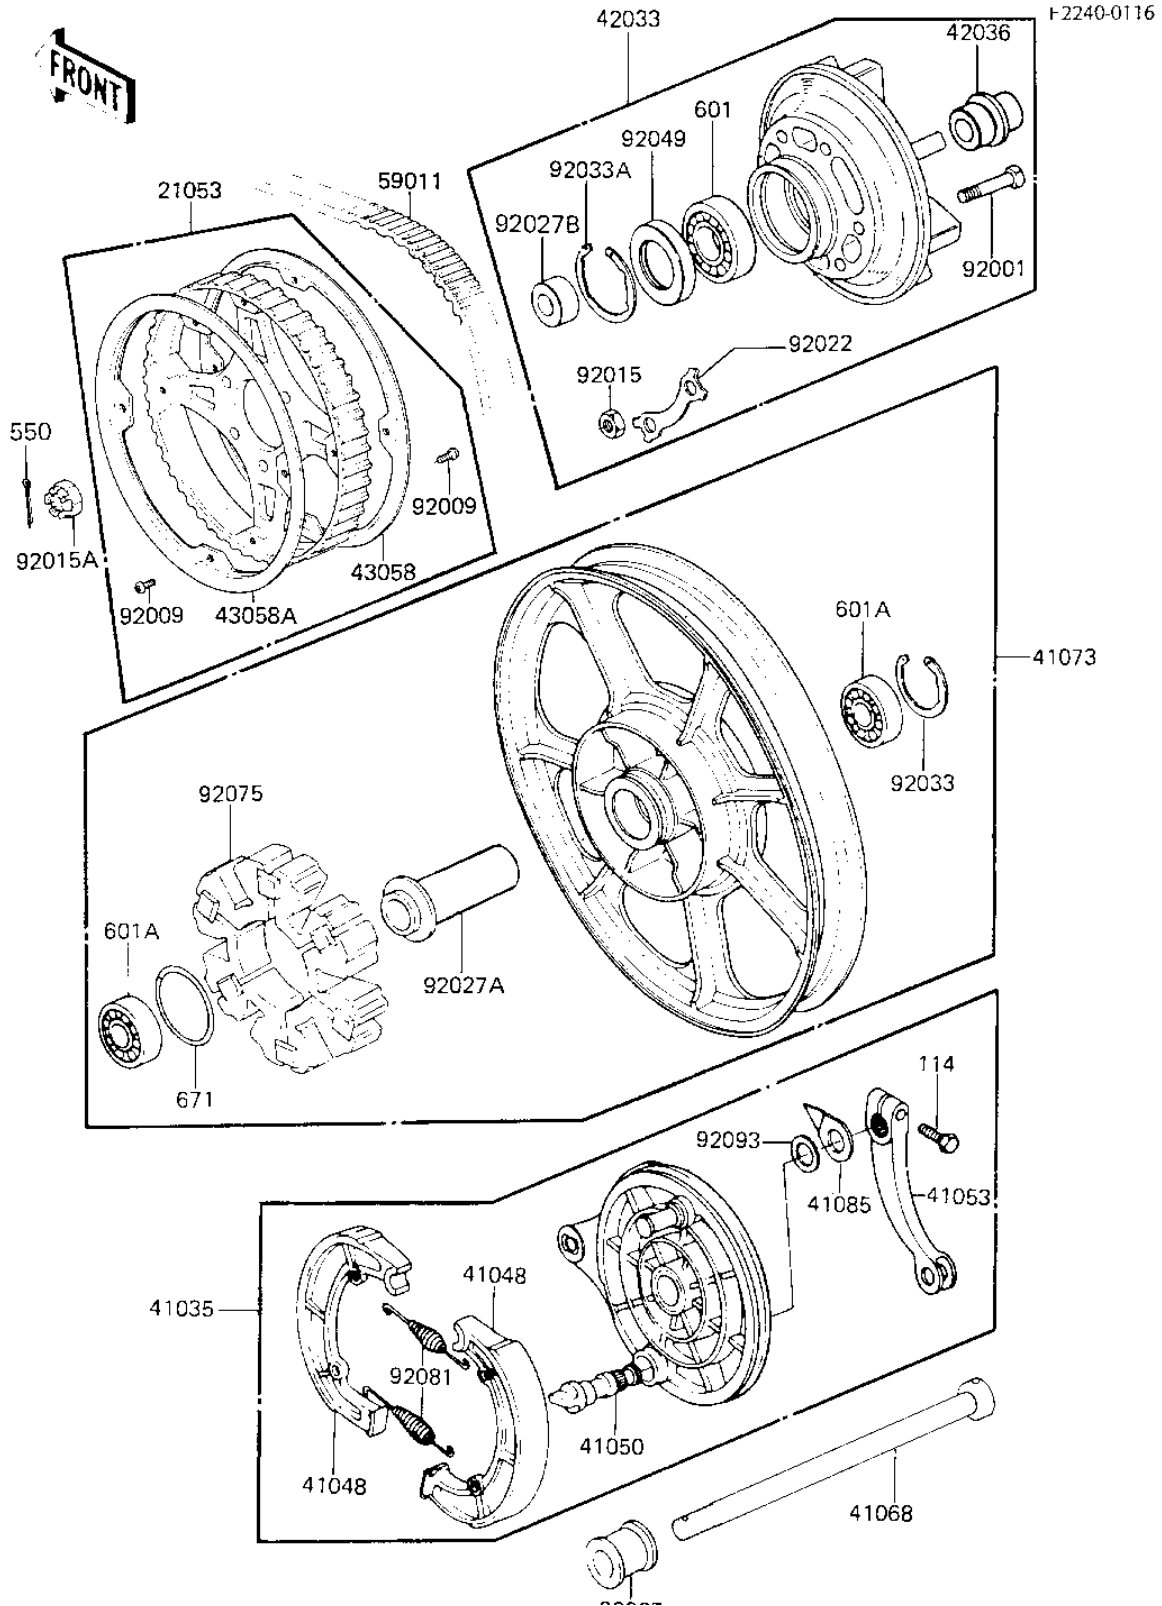

# 1984 KZ750-K2 (Canada Only) PARTS DIAGRAM

REAR WHEEL/HUB/BRAKE/BELT

## REAR WHEEL/HUB/BRAKE/BELT

ITEM NAME	PART NUMBER	QUANTITY
SPROCKET-ASSY,65T (Ref # 21053)	21053-1014	1
PANEL-ASY,BRK BLACK (Ref # 41035)	41035-1055	1
SHOE,BRAKE (Ref # 41048)	42019-012	2
CAM SHAFT,BRAKE (Ref # 41050)	41050-017	1
LEVER REAR BRAKE CAM (Ref # 41053)	42029-039	1
AXLE,RR (Ref # 41068)	41068-1117	1
AXLE,RR (Ref # 41073)	41068-1117	1
INDICATOR,BRAKE SHOE (Ref # 41085)	41085-004	1
COUPLING-ASSY,RR HUB (Ref # 42033)	42033-1051	1
SLEEVE,RR HUB L=33M/M (Ref # 42036)	42036-1036	1
RING,HUB SPROCKET (Ref # 43058)	43058-1018	1
RING,REAR HUB SPROCKE (Ref # 43058A)	43058-1033	1
BELT,DRIVE,137T (Ref # 59011)	59011-1012	1
BOLT (Ref # 92001)	92001-161	6
SCREW,5X10 (Ref # 92009)	92009-1167	8
NUT 10MM (Ref # 92015)	42045-005	6
NUT CASTLE,16MM (Ref # 92015A)	92015-055	1
WASHER,LOCK (Ref # 92022)	92022-1212	3
COLLAR,AXLE,L=28M/M (Ref # 92027)	92027-1226	1
COLLAR,RR WHEEL BRG (Ref # 92027A)	92027-1267	1
COLLAR,L=39.5 (Ref # 92027B)	92027-1514	1
CIRCLIP,47M/M (Ref # 92033)	92033-1042	1
CIRCLIP,62M/M (Ref # 92033A)	92033-1044	1
OIL SEAL (Ref # 92049)	92050-027	1
SHOCK DAMPER,REAR HUB (Ref # 92075)	42014-033	1
SPRING,BRAKE SHOE (Ref # 92081)	41049-012	2
DUST SHIELD-BRAKE CAM (Ref # 92093)	41051-003	1
BOLT HEX HEAD 8X28 (Ref # 114)	114G0828	1
PIN-COTTER,4.0X35 (Ref # 550)	550D4035	1

## REAR WHEEL/HUB/BRAKE/BELT

ITEM NAME	PART NUMBER	QUANTITY
BALL BEARING,#6206 (Ref # 601)	601B6206	1
BRG,BALL,#6303ZZC3 (Ref # 601A)	601B6303ZZ	2
"0" RING,65MM (Ref # 671)	671B2565	1