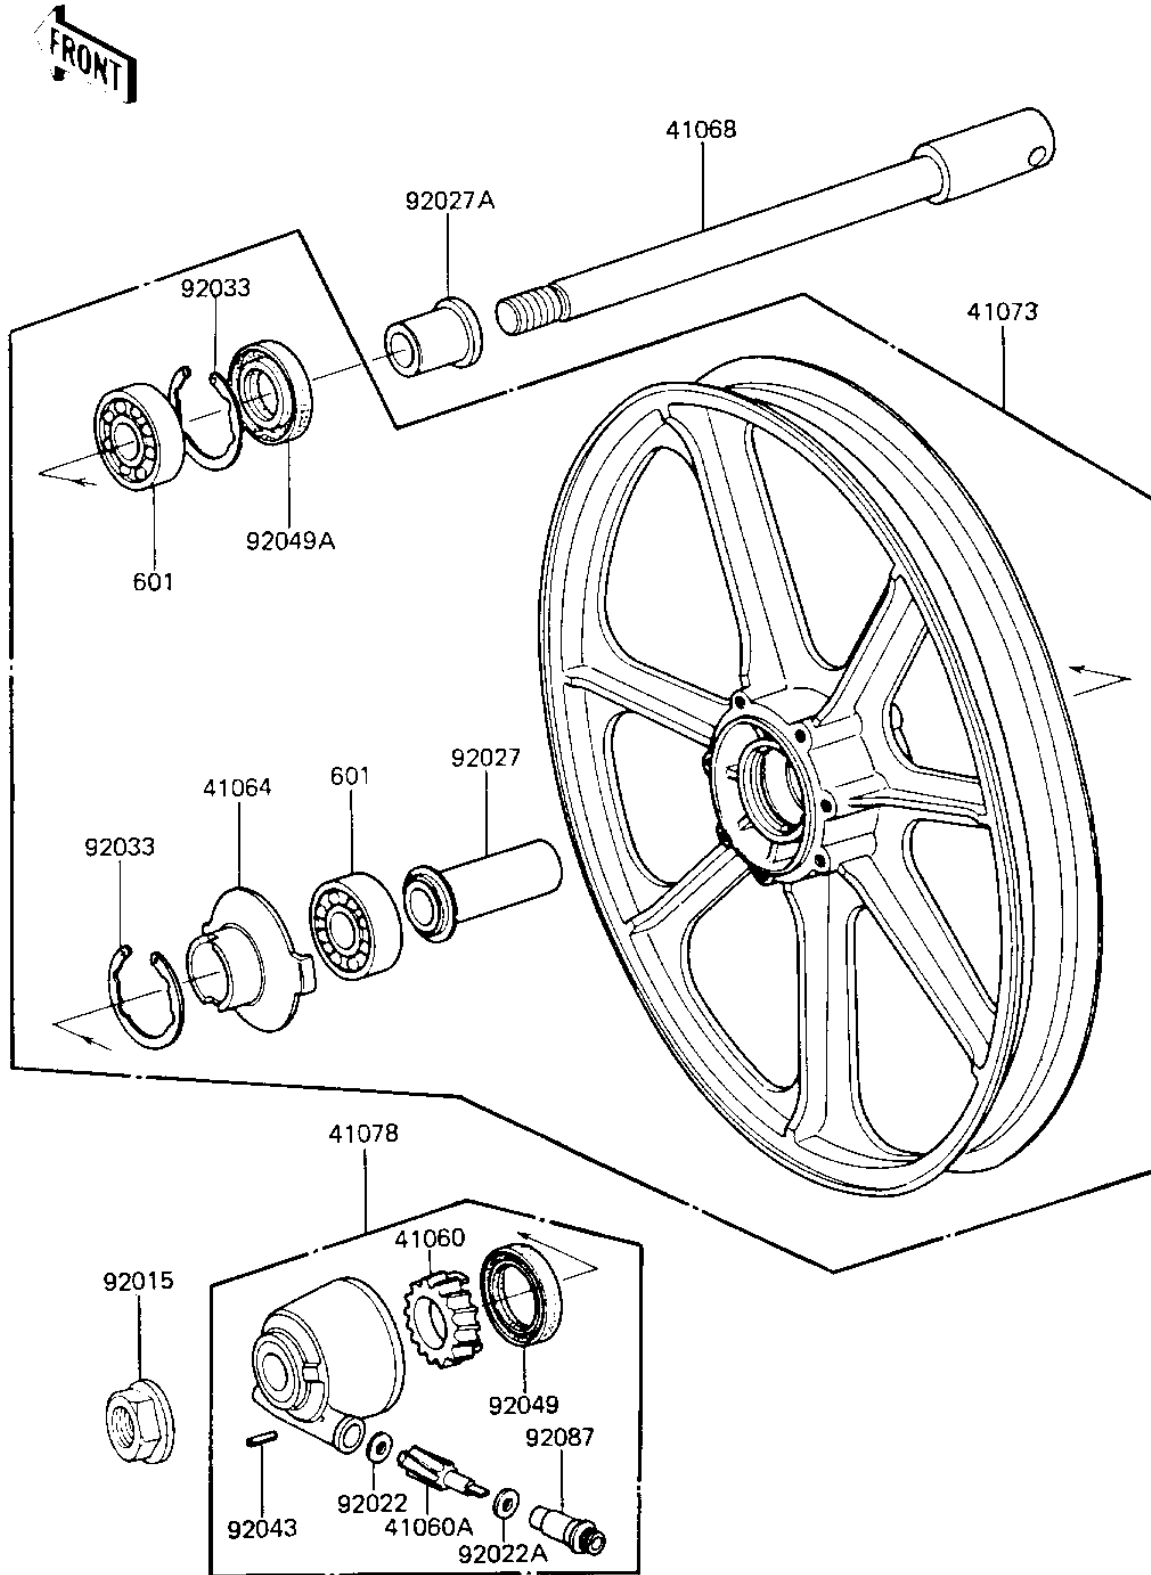

# 1984 KZ750-K2 (Canada Only) PARTS DIAGRAM

## FRONT WHEEL/HUB

F2230-0003

## FRONT WHEEL/HUB

ITEM NAME	PART NUMBER	QUANTITY
GEAR,SPEEDOMETER (Ref # 41060)	41059-026	1
PINION,SPEEDOMETER,9T (Ref # 41060A)	41060-1016	1
RECEIVER,SPEEDOMETER (Ref # 41064)	41064-1006	1
AXLE,FRONT,L=204M/M (Ref # 41068)	41068-1009	1
WHEEL-ASSY,FR,F.BLACK (Ref # 41073)	41073-1080-21	1
GEAR BOX ASSY, (Ref # 41078)	41078-1013	1
NUT,14MM (Ref # 92015)	92015-1407	1
WASHER THRST SPD PINI (Ref # 92022)	41063-001	1
WASHER THRST SPD PINI (Ref # 92022A)	41063-001	1
COLLAR,FR HUB L=55M/M (Ref # 92027)	92027-1223	1
COLLAR,FR AXLE L=30MM (Ref # 92027A)	92027-1225	1
CIRCLIP,42MM (Ref # 92033)	92033-1041	2
PIN,SPRING (Ref # 92043)	41082-001	1
OIL SEAL,BJN30427-C3 (Ref # 92049)	92049-1057	1
OIL SEAL,AG1144AO (Ref # 92049A)	92049-1058	1
BUSHING,METER GEAR (Ref # 92087)	92087-1002	1
UNAVAILABLE IN PRICE BOOK (Ref # 601)	601B63020	2