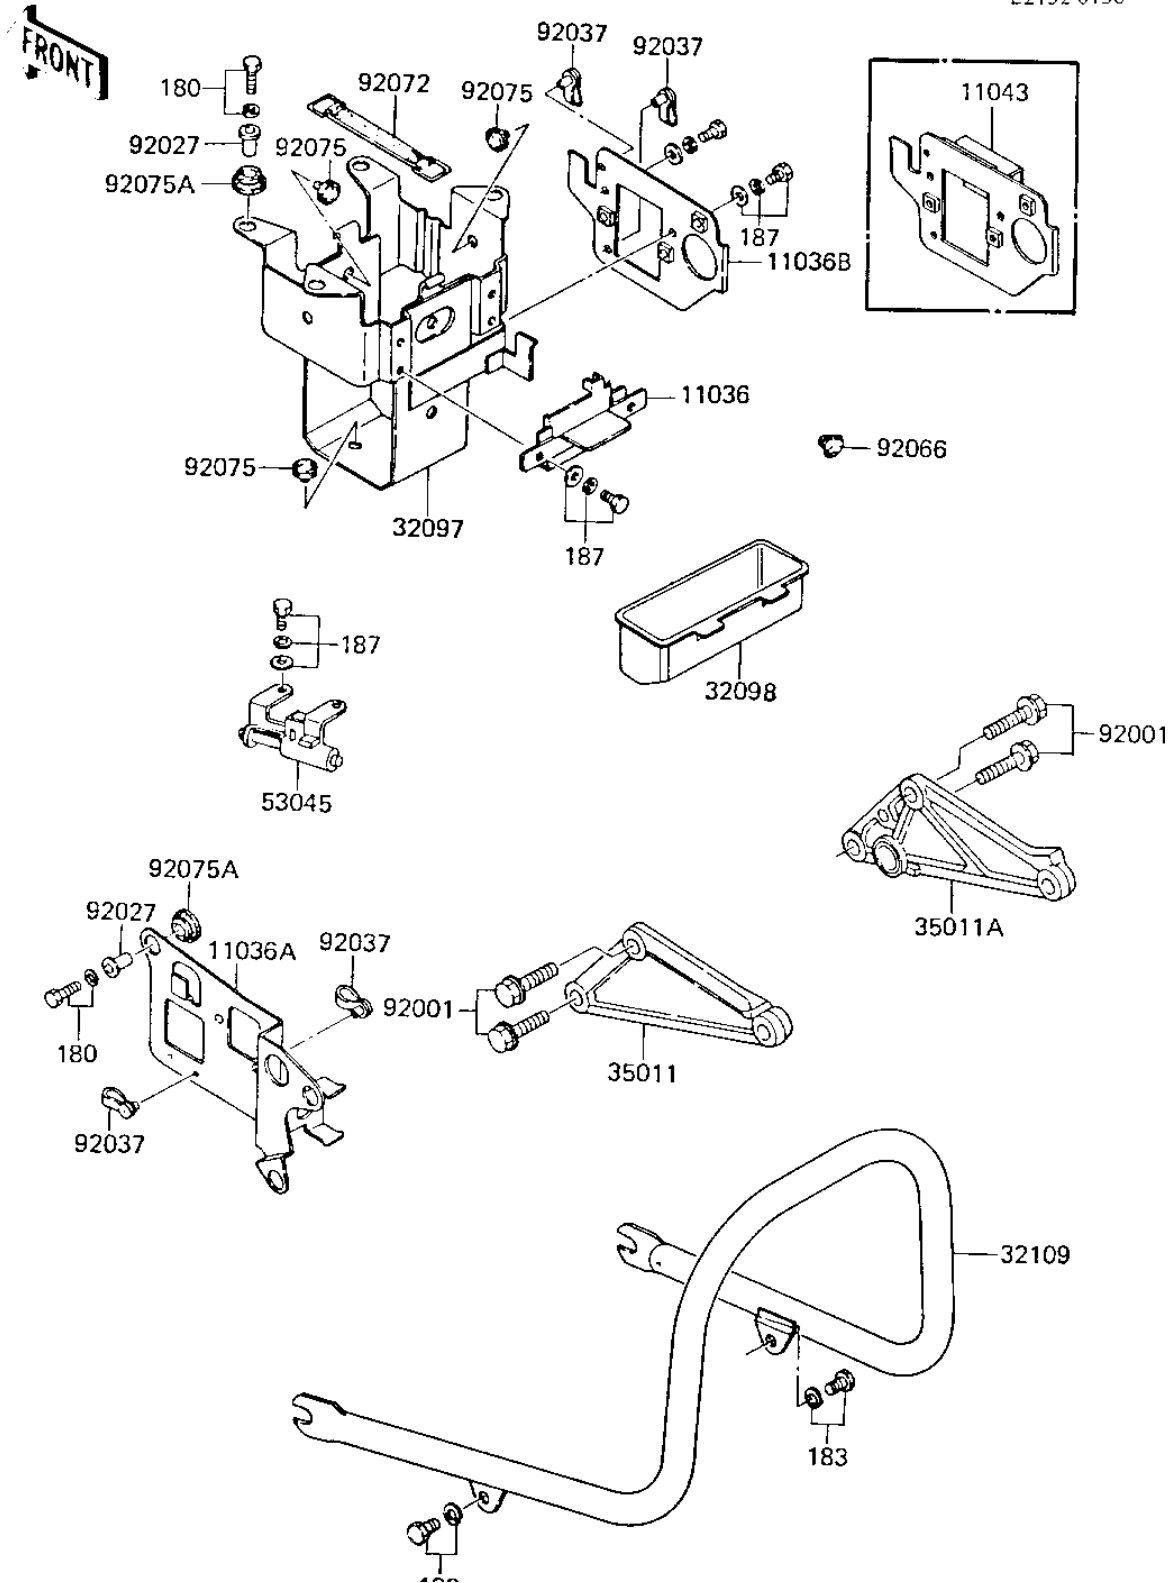

1984 KZ750-K2 (Canada Only) PARTS DIAGRAM

BATTERY CASE/TOOL CASE

E2132-0130

1984 KZ750-K2 (Canada Only) PARTS LIST

BATTERY CASE/TOOL CASE

ITEM NAME	PART NUMBER	QUANTITY
BRACKET-A (Ref # 11036)	11036-1161	1
BRACKET-A,ELECTRIC BA (Ref # 11036A)	11036-1706	1
BRACKET (Canada) (Ref # 11043)	11043-1685	1
CASE-BATTERY (Ref # 32097)	32097-1060	1
CASE,TOOL (Ref # 32098)	32098-028	1
GRIP-FRAME (Ref # 32109)	32109-1038	1
STAY,MUFFLER,LH (Ref # 35011)	35011-1076	1
STAY,MUFFLER,RH (Ref # 35011A)	35011-1077	1
HOOK ASSY,HELMET (Ref # 53045)	53045-1001	1
BOLT,8X28 (Ref # 92001)	92001-1095	4
COLLAR (Ref # 92027)	92027-194	7
CLAMP (Ref # 92037)	92037-1290	4
PLUG,9.5X8 (Ref # 92066)	92066-1077	1
BAND,BATTERY (Ref # 92072)	92072-071	1
DAMPER RUBBER (Ref # 92075)	92075-078	6
DAMPER RUBBER (Ref # 92075A)	92075-277	7
BOLT-UPSET-WS,6X22 (Ref # 180)	180B0622	7
BOLT 8X14 (Ref # 183)	183B0814	2
BOLT 6X12 (Ref # 187)	187B0612	6