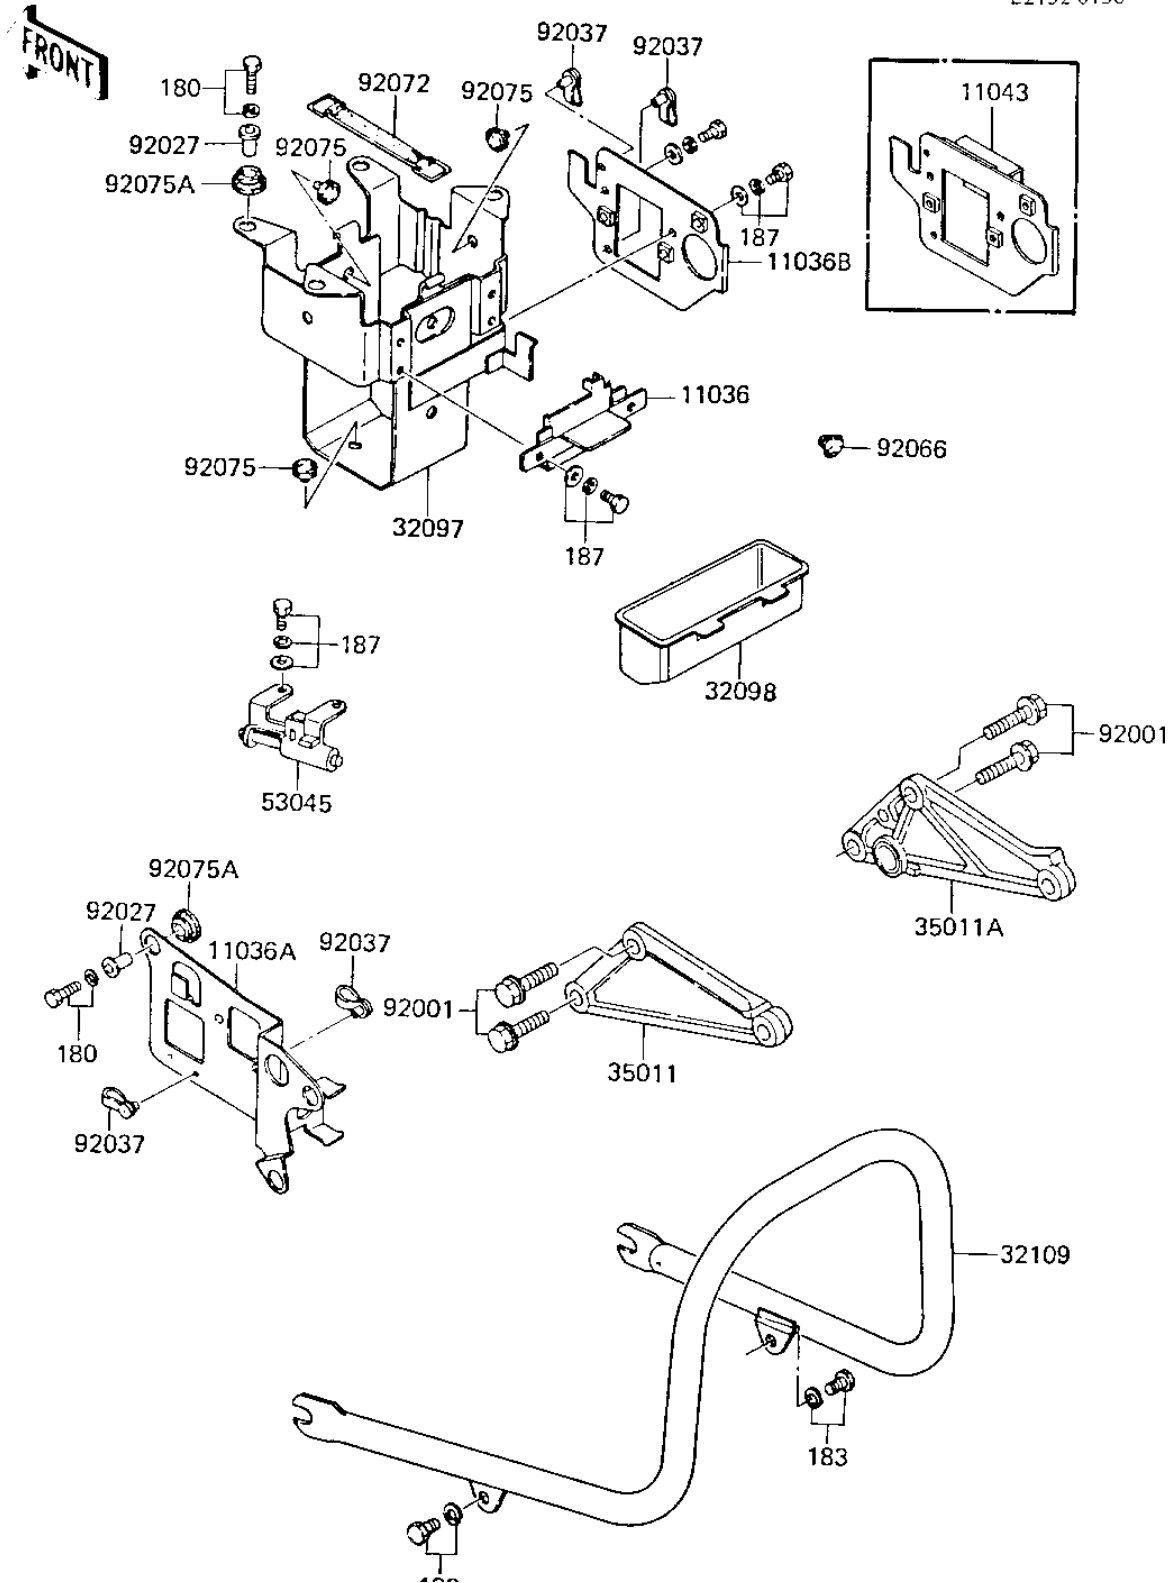

# 1984 KZ750-K2 (Canada Only) PARTS DIAGRAM

## BATTERY CASE/TOOL CASE

E2132-0130

## BATTERY CASE/TOOL CASE

ITEM NAME	PART NUMBER	QUANTITY
BRACKET-A (Ref # 11036)	11036-1161	1
BRACKET-A,ELECTRIC BA (Ref # 11036A)	11036-1706	1
BRACKET (Canada) (Ref # 11043)	11043-1685	1
CASE-BATTERY (Ref # 32097)	32097-1060	1
CASE,TOOL (Ref # 32098)	32098-028	1
GRIP-FRAME (Ref # 32109)	32109-1038	1
STAY,MUFFLER,LH (Ref # 35011)	35011-1076	1
STAY,MUFFLER,RH (Ref # 35011A)	35011-1077	1
HOOK ASSY,HELMET (Ref # 53045)	53045-1001	1
BOLT,8X28 (Ref # 92001)	92001-1095	4
COLLAR (Ref # 92027)	92027-194	7
CLAMP (Ref # 92037)	92037-1290	4
PLUG,9.5X8 (Ref # 92066)	92066-1077	1
BAND,BATTERY (Ref # 92072)	92072-071	1
DAMPER RUBBER (Ref # 92075)	92075-078	6
DAMPER RUBBER (Ref # 92075A)	92075-277	7
BOLT-UPSET-WS,6X22 (Ref # 180)	180B0622	7
BOLT 8X14 (Ref # 183)	183B0814	2
BOLT 6X12 (Ref # 187)	187B0612	6