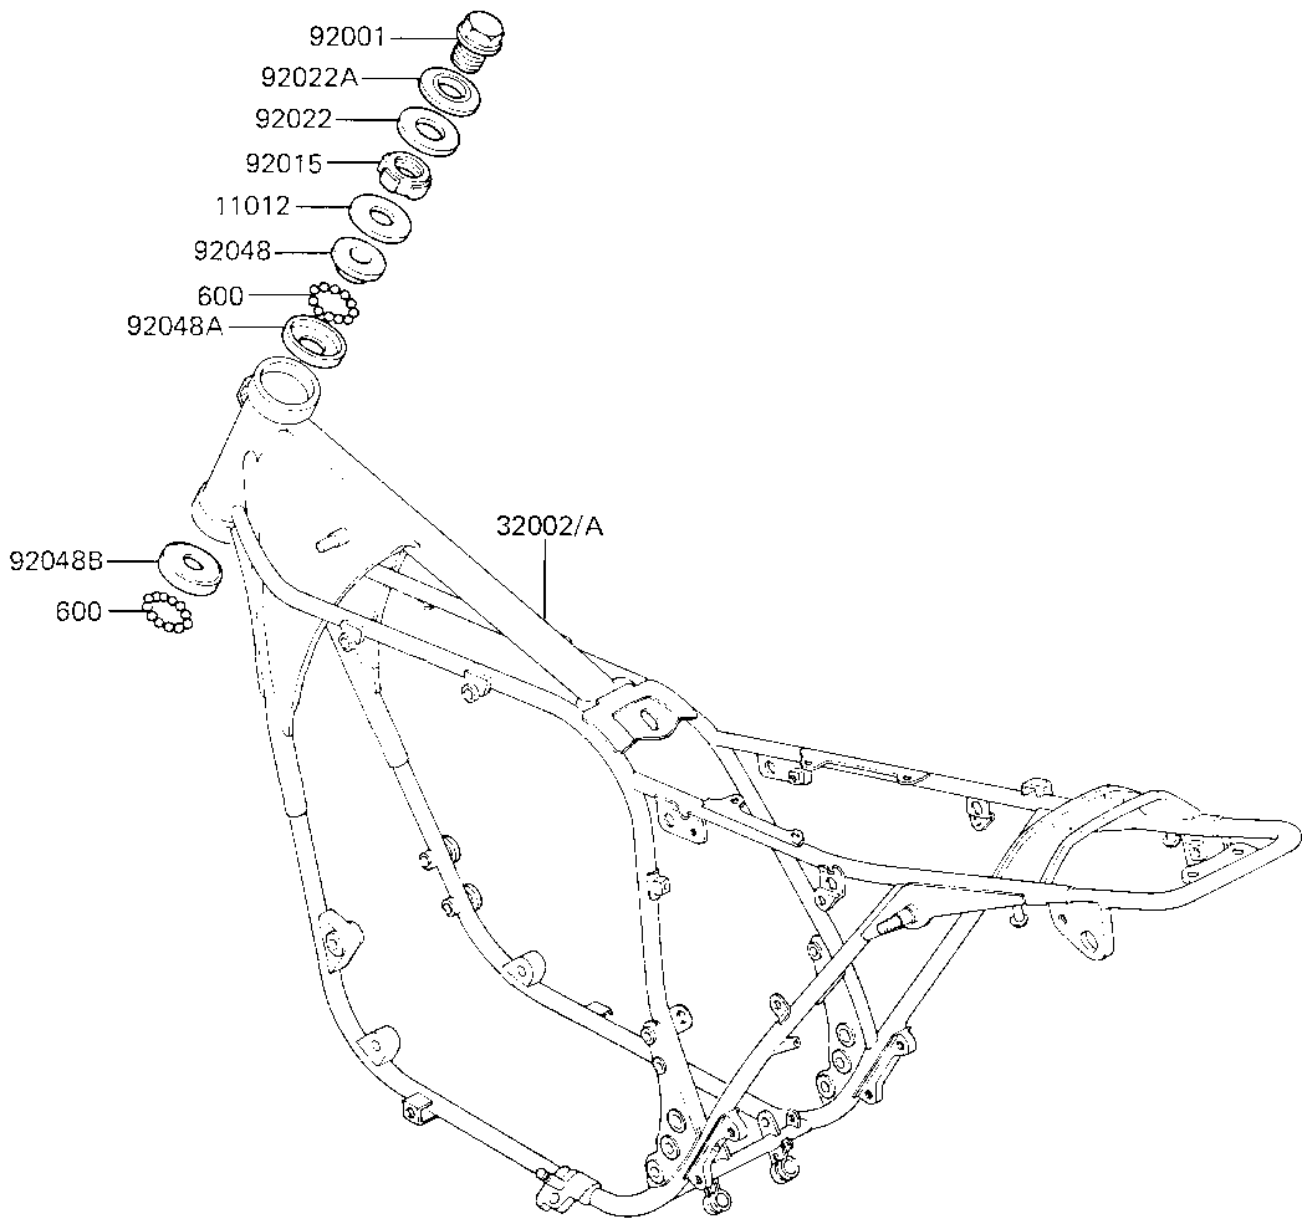

# 1984 KZ750-K2 (Canada Only) PARTS DIAGRAM

FRAME

F2120-0186

# 1984 KZ750-K2 (Canada Only) PARTS LIST

## FRAME

ITEM NAME	PART NUMBER	QUANTITY
CAP, STEERING STEM (Ref # 11012)	46098-016	1
FRAME-COMP (Canada) (Ref # 32002A)	32002-1743	1
BOLT,STEERG STEM HEAD (Ref # 92001)	92007-031	1
NUT STEERING STEM LCK (Ref # 92015)	92090-007	1
WASHER,WAVE (Ref # 92022)	46100-003	1
WASHER,STEERG STM HD (Ref # 92022A)	92022-230	1
CONE,STRNG STM BRNG (Ref # 92048)	92047-011	1
RACE STRNG STEM BERNG (Ref # 92048A)	92048-006	1
RACE,STRNG STM BRNG (Ref # 92048B)	92048-008	1
BALL STEEL 1/4' (Ref # 600)	600A0800	39