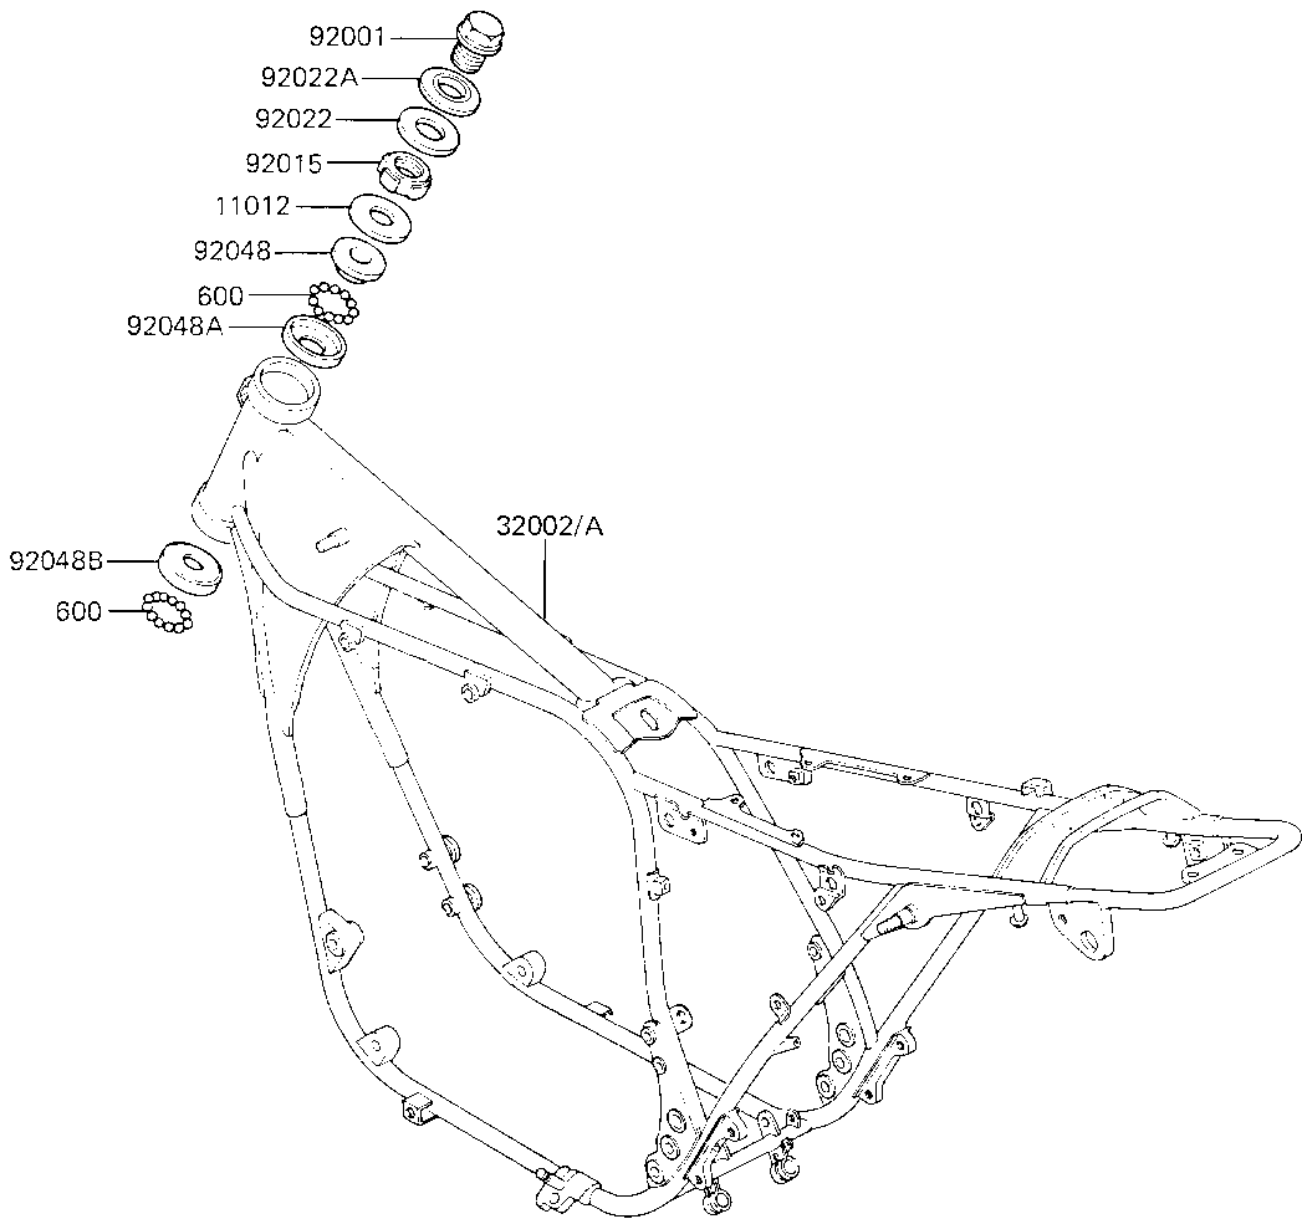

# 1984 KZ750-K2 (Canada Only) PARTS DIAGRAM

FRAME

F2120-0186

# 1984 KZ750-K2 (Canada Only) PARTS LIST

## FRAME

ITEM NAME	PART NUMBER	QUANTITY
CAP, STEERING STEM (Ref # 11012)	46098-016	1
FRAME-COMP (Canada) (Ref # 32002A)	32002-1743	1
BOLT,STEERG STEM HEAD (Ref # 92001)	92007-031	1
NUT STEERING STEM LCK (Ref # 92015)	92090-007	1
WASHER,WAVE (Ref # 92022)	46100-003	1
WASHER,STEERG STM HD (Ref # 92022A)	92022-230	1
CONE,STRNG STM BRNG (Ref # 92048)	92047-011	1
RACE STRNG STEM BERNG (Ref # 92048A)	92048-006	1
RACE,STRNG STM BRNG (Ref # 92048B)	92048-008	1
BALL STEEL 1/4' (Ref # 600)	600A0800	39