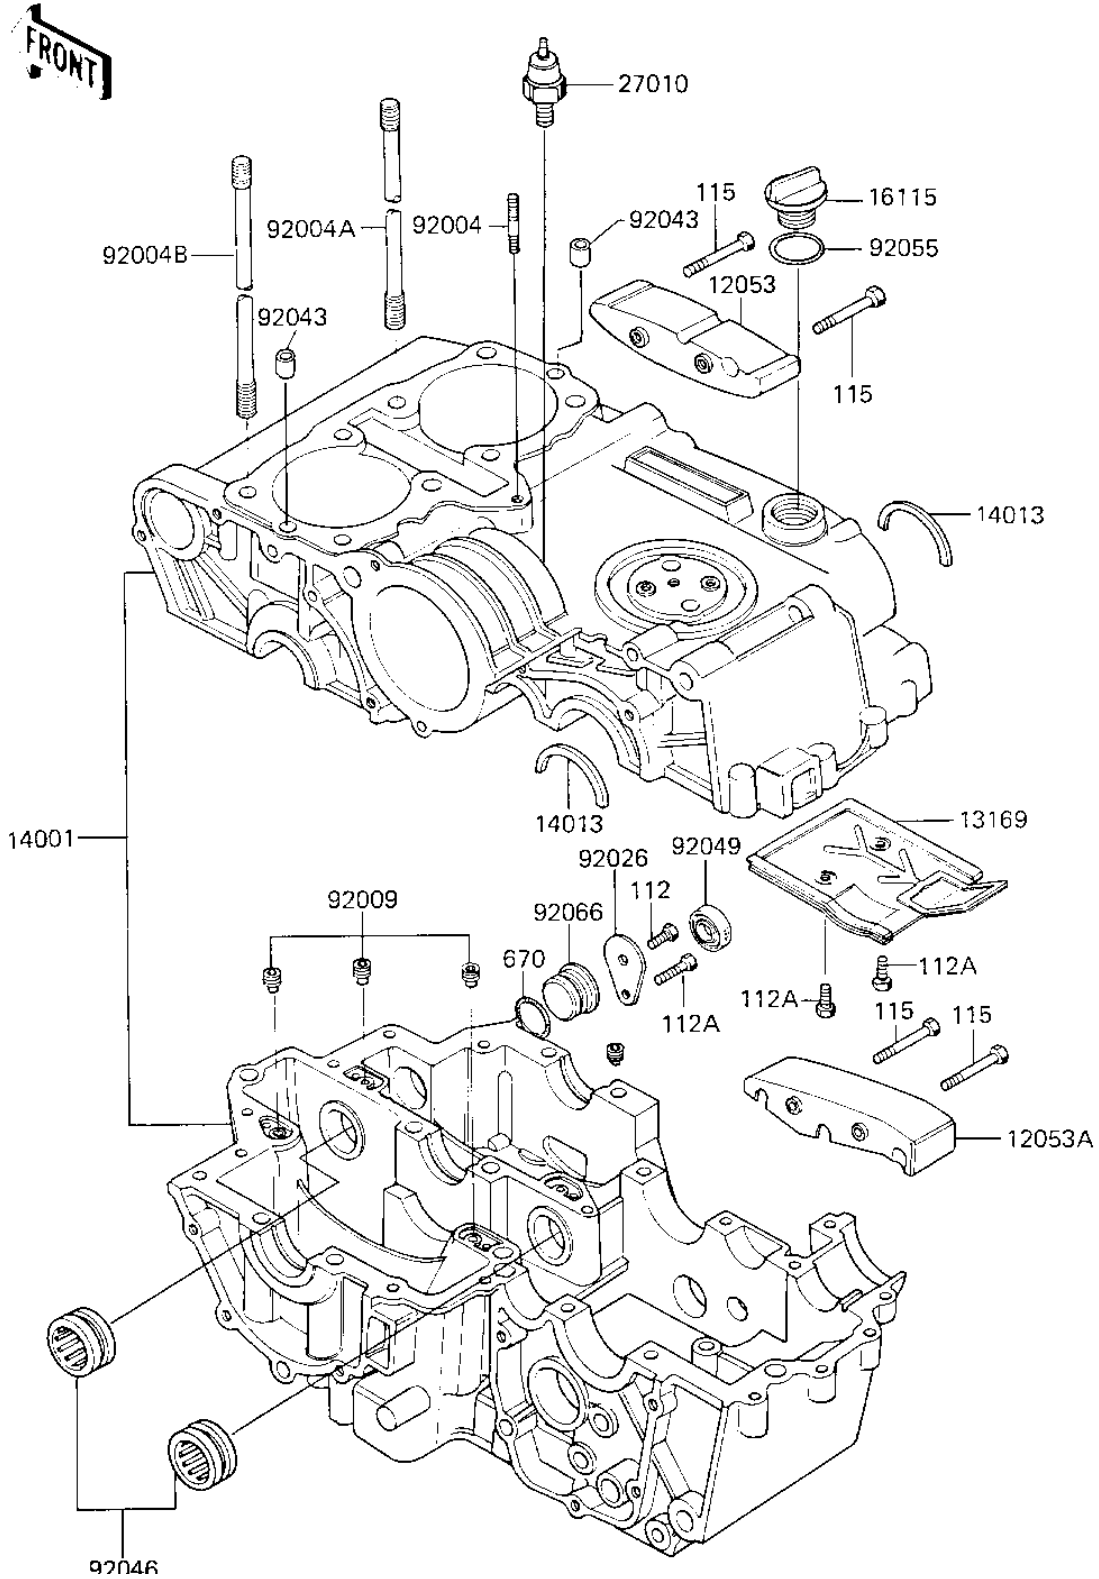

1984 KZ750-K2 (Canada Only) PARTS DIAGRAM

CRANKCASE

E1411-0049

1984 KZ750-K2 (Canada Only) PARTS LIST

CRANKCASE

ITEM NAME	PART NUMBER	QUANTITY
SLIPPER,PRIMARY CHAIN (Ref # 12053)	12053-020	1
SLIPPER,PRIMARY CHAIN (Ref # 12053A)	12053-021	1
PLATE,BREATHER (Ref # 13169)	14068-008	1
SET-CRANKCASE (Ref # 14001)	14001-5092	1
RING BEARING SETTING (Ref # 14013)	14013-004	2
CAP-OIL FILLER (Ref # 16115)	16115-1009	1
SWITCH,OIL LEVEL (Ref # 27010)	27010-1057	1
STUD (Ref # 92004)	92004-059	1
STUD,10X190 (Ref # 92004A)	92004-1002	4
STUD,10X158 (Ref # 92004B)	92004-1003	4
SCREW,SLOTTED (Ref # 92009)	92013-007	4
SPACER (Ref # 92026)	92026-115	1
PIN,11X14X12.3 (Ref # 92043)	92043-1266	2
BEARING,NEEDLE (Ref # 92046)	92046-048	4
OIL SEAL,R.H CRNKSFT (Ref # 92049)	92050-065	1
"O" RING,31MM (Ref # 92055)	92055-049	1
PLUG (Ref # 92066)	92066-049	1
BOLT-UPSET,6X8 (Ref # 112)	112B0608	1
BOLT-UPSET 6X14 (Ref # 112A)	112B0614	3
BOLT,SMALL UPSET (Ref # 115)	115G0835	4
"O" RING (Ref # 670)	670B3030	1