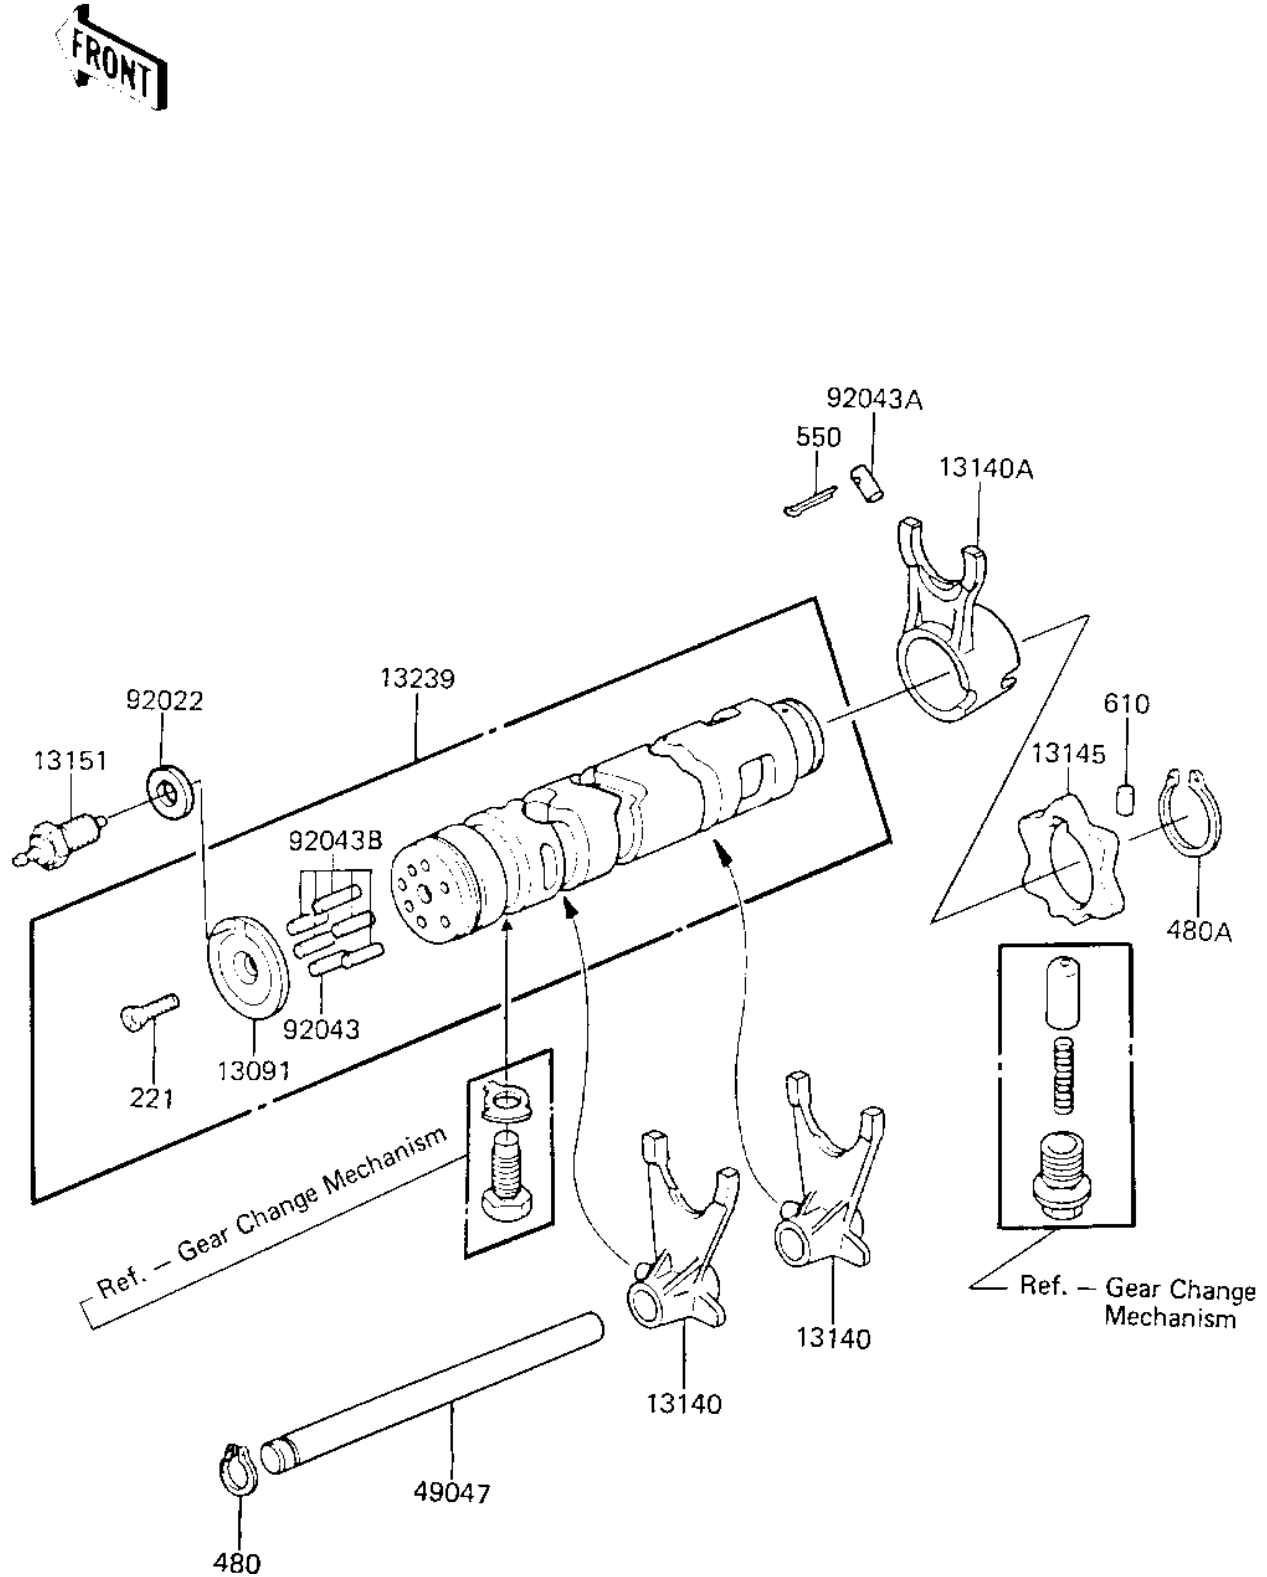

1984 KZ750-K2 (Canada Only) PARTS DIAGRAM

GEAR CHANGE DRUM & FORKS

E1362-0069

1984 KZ750-K2 (Canada Only) PARTS LIST

GEAR CHANGE DRUM & FORKS

ITEM NAME	PART NUMBER	QUANTITY
HOLDER,CHANGE DRUM PI (Ref # 13091)	13091-1104	1
SHIFT FORK,LOW,2&3RD (Ref # 13140)	13140-1008	2
SHIFT FORK,4TH & TOP (Ref # 13140A)	13140-1009	1
CAM-CHANGE DRUM (Ref # 13145)	13145-1058	1
SWITCH,NEUTRAL (Ref # 13151)	13151-1007	1
DRUM-ASSY-CHANGE (Ref # 13239)	13239-1072	1
ROD-SHIFT (Ref # 49047)	49047-5003	1
GASKET CHECK VALVE (Ref # 92022)	92065-058	1
PIN GEAR CHANGE DRUM (Ref # 92043)	92042-014	1
DOWEL PIN,8X18 (Ref # 92043A)	92042-021	1
PIN,GEAR CHNGE DRUM (Ref # 92043B)	92042-030	5
SCREW CNTSNK HD 6X20 (Ref # 221)	221B0620	1
UNAVAILABLE IN PRICE BOOK (Ref # 480)	480J7200	1
CIRCLIP,30MM (Ref # 480A)	480J3000	1
PIN COTTER 3.0X20 (Ref # 550)	550D3020	1
PIN-DOWEL,4X6 (Ref # 610)	610A0406	1