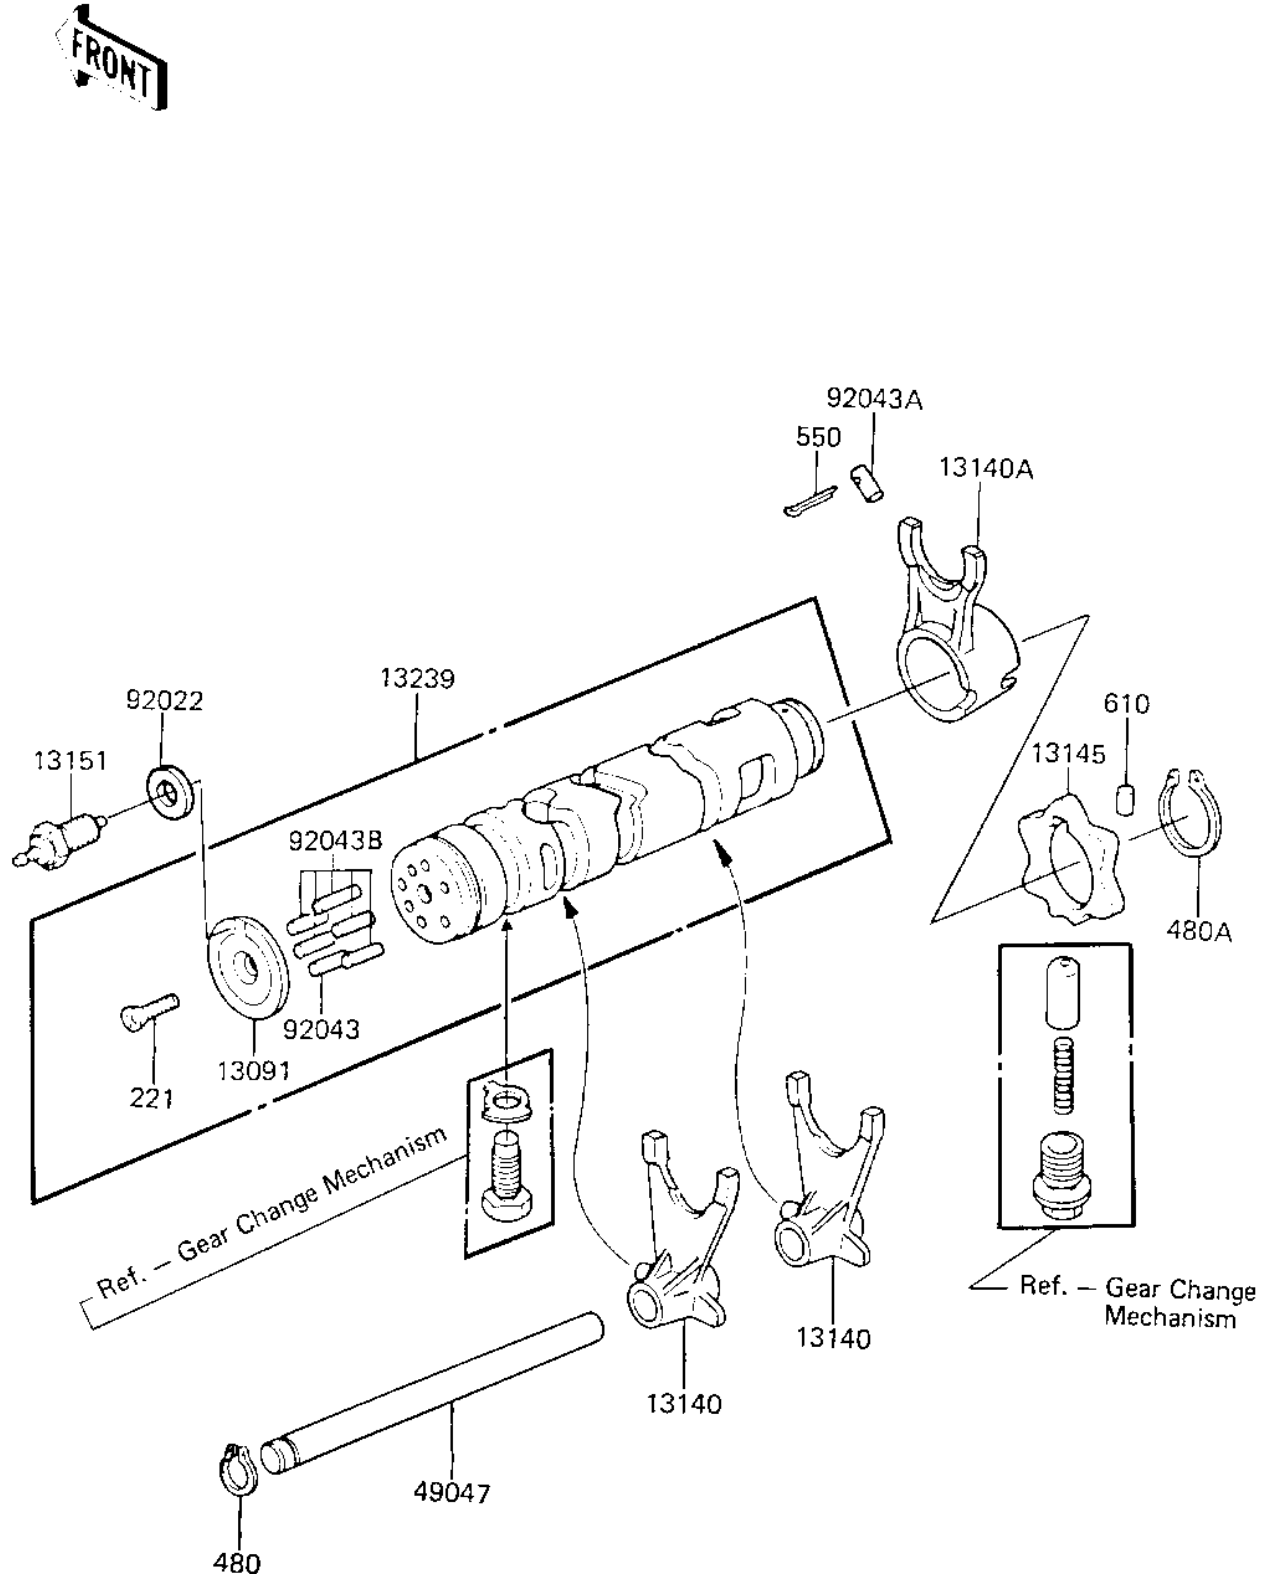

# 1984 KZ750-K2 (Canada Only) PARTS DIAGRAM

## GEAR CHANGE DRUM & FORKS

E1362-0069

## GEAR CHANGE DRUM & FORKS

ITEM NAME	PART NUMBER	QUANTITY
HOLDER,CHANGE DRUM PI (Ref # 13091)	13091-1104	1
SHIFT FORK,LOW,2&3RD (Ref # 13140)	13140-1008	2
SHIFT FORK,4TH & TOP (Ref # 13140A)	13140-1009	1
CAM-CHANGE DRUM (Ref # 13145)	13145-1058	1
SWITCH,NEUTRAL (Ref # 13151)	13151-1007	1
DRUM-ASSY-CHANGE (Ref # 13239)	13239-1072	1
ROD-SHIFT (Ref # 49047)	49047-5003	1
GASKET CHECK VALVE (Ref # 92022)	92065-058	1
PIN GEAR CHANGE DRUM (Ref # 92043)	92042-014	1
DOWEL PIN,8X18 (Ref # 92043A)	92042-021	1
PIN,GEAR CHNGE DRUM (Ref # 92043B)	92042-030	5
SCREW CNTSNK HD 6X20 (Ref # 221)	221B0620	1
UNAVAILABLE IN PRICE BOOK (Ref # 480)	480J7200	1
CIRCLIP,30MM (Ref # 480A)	480J3000	1
PIN COTTER 3.0X20 (Ref # 550)	550D3020	1
PIN-DOWEL,4X6 (Ref # 610)	610A0406	1