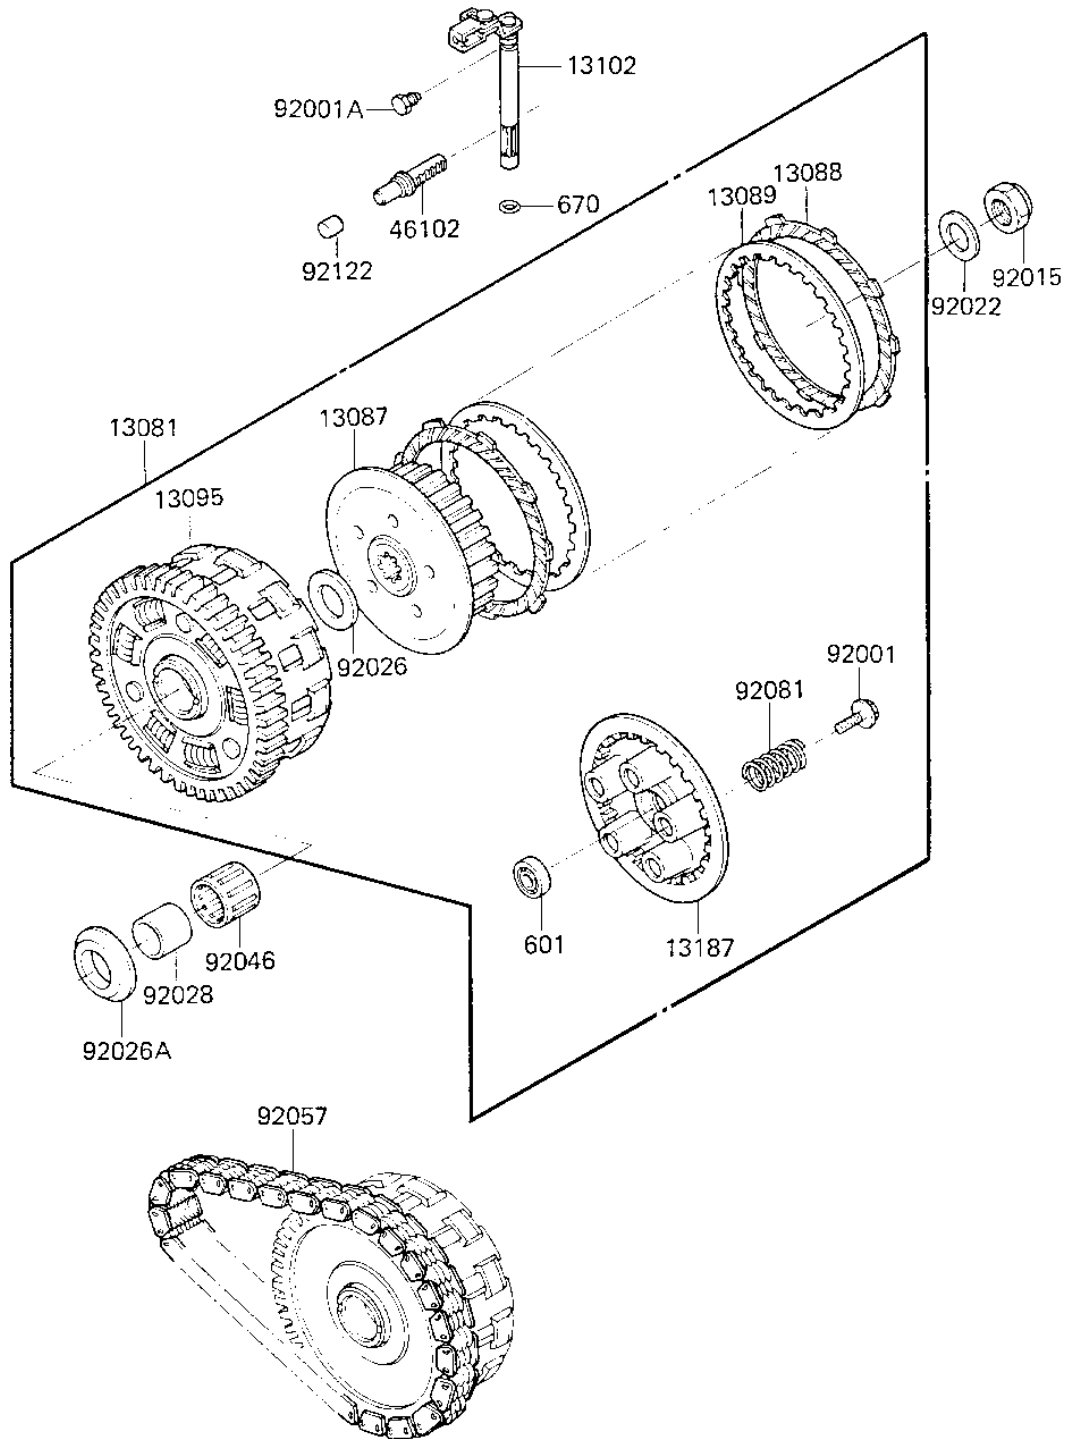

1984 KZ750-K2 (Canada Only) PARTS DIAGRAM

CLUTCH

E1350-0064

1984 KZ750-K2 (Canada Only) PARTS LIST

CLUTCH

ITEM NAME	PART NUMBER	QUANTITY
CLUTCH-ASSY (Ref # 13081)	13081-1092	1
HUB,CLUTCH (Ref # 13087)	13087-042	1
PLATE-FRICTION (Ref # 13088)	13088-1013	8
PLATE,CLUTCH STEL (Ref # 13089)	13089-027	7
HOUSING-COMP-CLUTCH (Ref # 13095)	13095-1051	1
RELEASE-COMP-CLUTCH (Ref # 13102)	13102-1020	1
PLATE-CLUTCH OPERATIN (Ref # 13187)	13187-1006	1
ROD (Ref # 46102)	46102-1053	1
BOLT,CLUTCH SPR FITT (Ref # 92001)	92001-1066	5
BOLT,CLUTCH RELEASE (Ref # 92001A)	92003-130	1
NUT,20MM (Ref # 92015)	92015-1555	1
WASHER,6.5X16X2 (Ref # 92022)	92022-1565	1
WASHER TH 25.5X47X2.5 (Ref # 92026)	92026-022	1
SPACER (Ref # 92026A)	92026-123	1
BUSHING,CLUTCH (Ref # 92028)	92028-178	1
BEARING,KTV323723 (Ref # 92046)	92046-028	1
CHAIN,PRIMARY (Ref # 92057)	13122-008	1
SPRING,CLUTCH (Ref # 92081)	92081-139	5
ROLLER,10X12 (Ref # 92122)	92122-1019	1
BEARING-BALL (Ref # 601)	92045-1235	1
"O" RING,9MM (Ref # 670)	670B1509	1