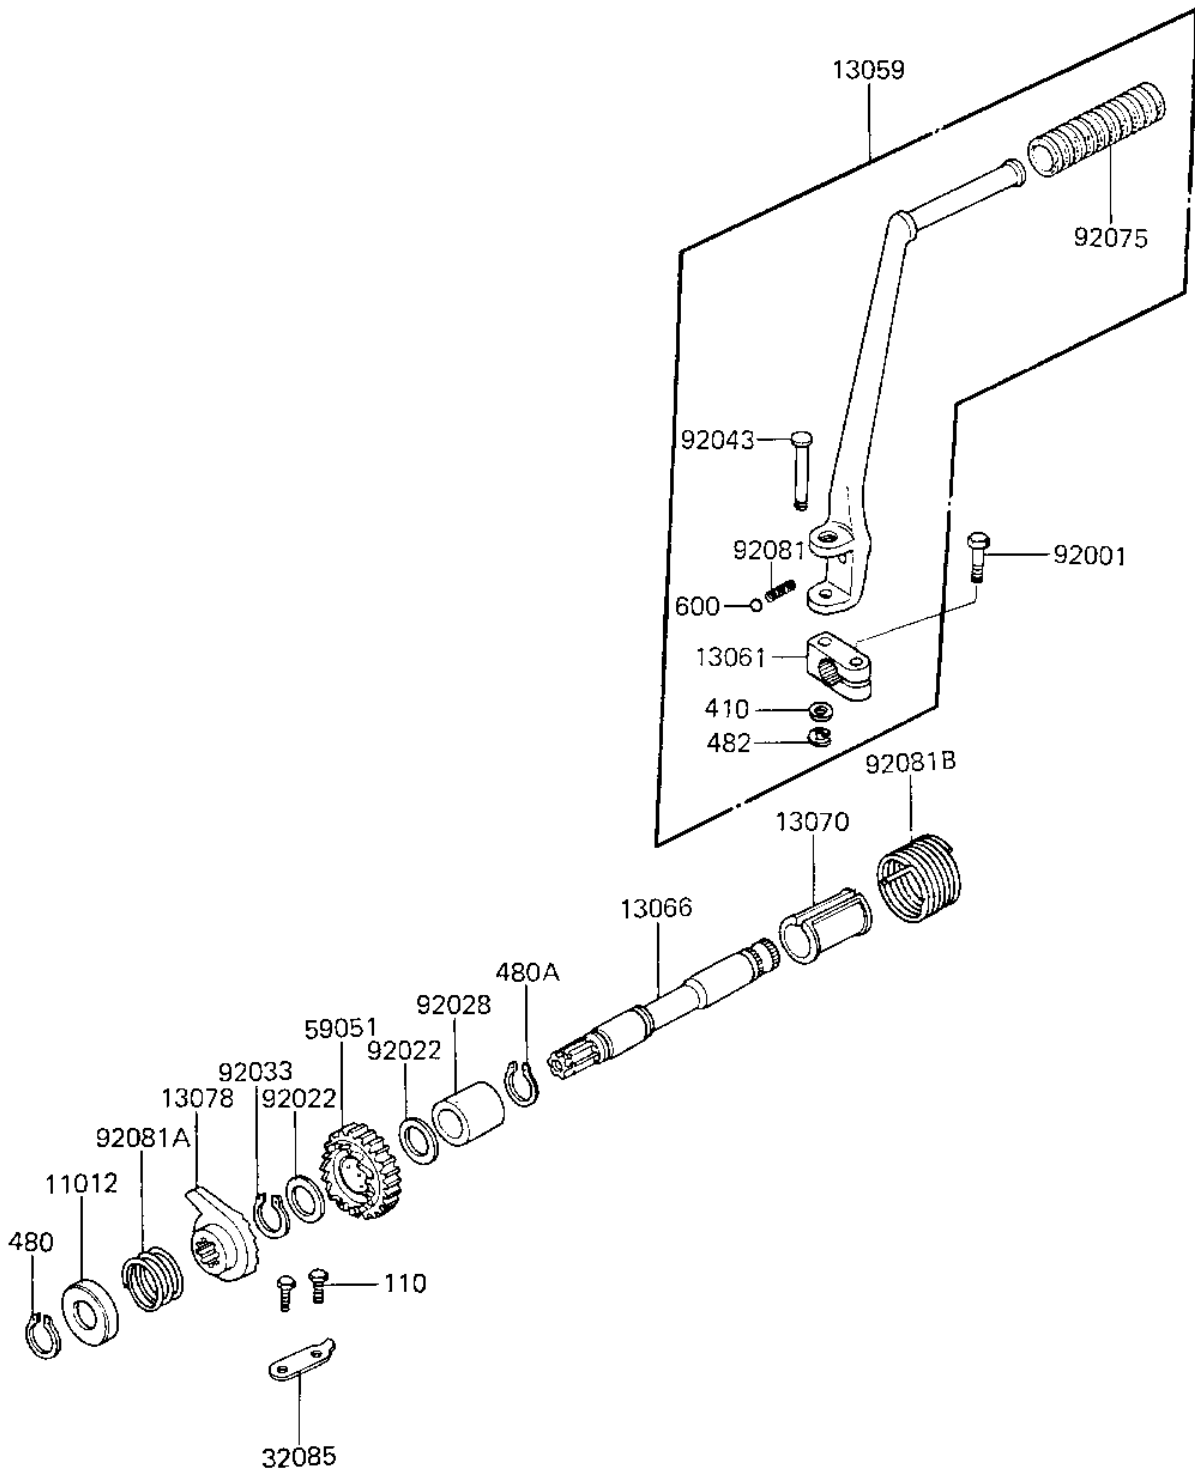

1984 KZ750-K2 (Canada Only) PARTS DIAGRAM

KICKSTARTER MECHANISM

E1340-0014

FRONT

1984 KZ750-K2 (Canada Only) PARTS LIST

KICKSTARTER MECHANISM

ITEM NAME	PART NUMBER	QUANTITY
CAP,KICKSTARTER (Ref # 11012)	92102-008	1
PEDAL ASSY,KICK (Ref # 13059)	13058-061	1
BOSS-KICK PEDAL (Ref # 13061)	13061-010	1
SHAFT,KICKSTARTER (Ref # 13066)	13066-1004	1
GUID,KICK SPRING (Ref # 13070)	13070-1008	1
RATCHET,KICK SHAFT (Ref # 13078)	13078-011	1
STOPPER,KICKSTARTER (Ref # 32085)	13072-012	1
GEAR,KICKSTARTER (Ref # 59051)	59051-1005	1
BOLT-KICK PEDAL (Ref # 92001)	92001-110	1
WASHER,PLAIN,22MM (Ref # 92022)	92022-207	2
COLLAR,KICKSHAFT (Ref # 92028)	92028-126	1
CIRCLIP,25MM (Ref # 92033)	92033-025	1
PIN-KICK PEDAL (Ref # 92043)	92043-081	1
RUBBER KICK PEDAL (Ref # 92075)	13063-004	1
SPRING KICK PEDAL (Ref # 92081)	92081-020	1
SPRING RATCHET (Ref # 92081A)	92081-104	1
SPRING,KICKSTARTER (Ref # 92081B)	92082-004	1
BOLT-UPSET (Ref # 110)	112G0614	2
WASHER PLAIN 8MM (Ref # 410)	410B0800	1
CIRCLIP,19MM (Ref # 480)	480J1900	1
CIRCLIP,22MM (Ref # 480A)	480J2200	1
CIRCLIP 5MM (Ref # 482)	482K5000	1
BALL STEEL 1/4' (Ref # 600)	600A0800	1