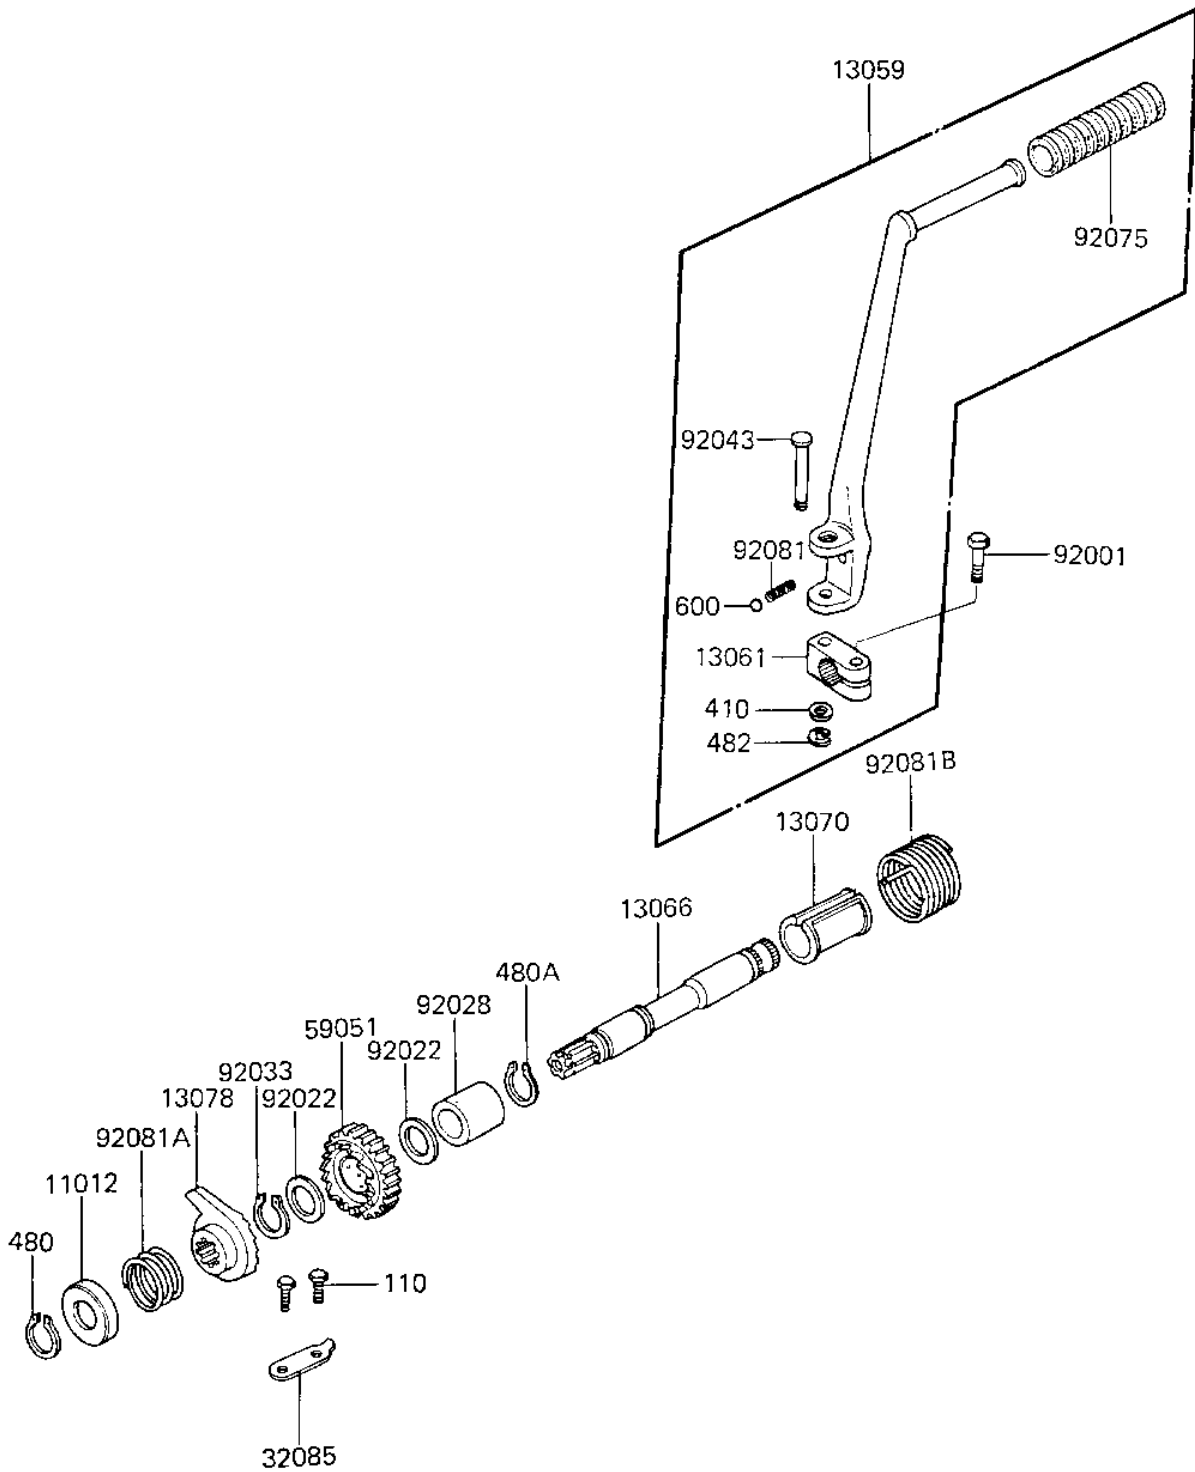

1984 KZ750-K2 (Canada Only) PARTS DIAGRAM

KICKSTARTER MECHANISM

E1340-0014

FRONT

1984 KZ750-K2 (Canada Only) PARTS LIST

KICKSTARTER MECHANISM

| ITEM NAME | PART NUMBER | QUANTITY |
|-----------------------------------|-------------|----------|
| CAP,KICKSTARTER (Ref # 11012) | 92102-008 | 1 |
| PEDAL ASSY,KICK (Ref # 13059) | 13058-061 | 1 |
| BOSS-KICK PEDAL (Ref # 13061) | 13061-010 | 1 |
| SHAFT,KICKSTARTER (Ref # 13066) | 13066-1004 | 1 |
| GUID,KICK SPRING (Ref # 13070) | 13070-1008 | 1 |
| RATCHET,KICK SHAFT (Ref # 13078) | 13078-011 | 1 |
| STOPPER,KICKSTARTER (Ref # 32085) | 13072-012 | 1 |
| GEAR,KICKSTARTER (Ref # 59051) | 59051-1005 | 1 |
| BOLT-KICK PEDAL (Ref # 92001) | 92001-110 | 1 |
| WASHER,PLAIN,22MM (Ref # 92022) | 92022-207 | 2 |
| COLLAR,KICKSHAFT (Ref # 92028) | 92028-126 | 1 |
| CIRCLIP,25MM (Ref # 92033) | 92033-025 | 1 |
| PIN-KICK PEDAL (Ref # 92043) | 92043-081 | 1 |
| RUBBER KICK PEDAL (Ref # 92075) | 13063-004 | 1 |
| SPRING KICK PEDAL (Ref # 92081) | 92081-020 | 1 |
| SPRING RATCHET (Ref # 92081A) | 92081-104 | 1 |
| SPRING,KICKSTARTER (Ref # 92081B) | 92082-004 | 1 |
| BOLT-UPSET (Ref # 110) | 112G0614 | 2 |
| WASHER PLAIN 8MM (Ref # 410) | 410B0800 | 1 |
| CIRCLIP,19MM (Ref # 480) | 480J1900 | 1 |
| CIRCLIP,22MM (Ref # 480A) | 480J2200 | 1 |
| CIRCLIP 5MM (Ref # 482) | 482K5000 | 1 |
| BALL STEEL 1/4' (Ref # 600) | 600A0800 | 1 |