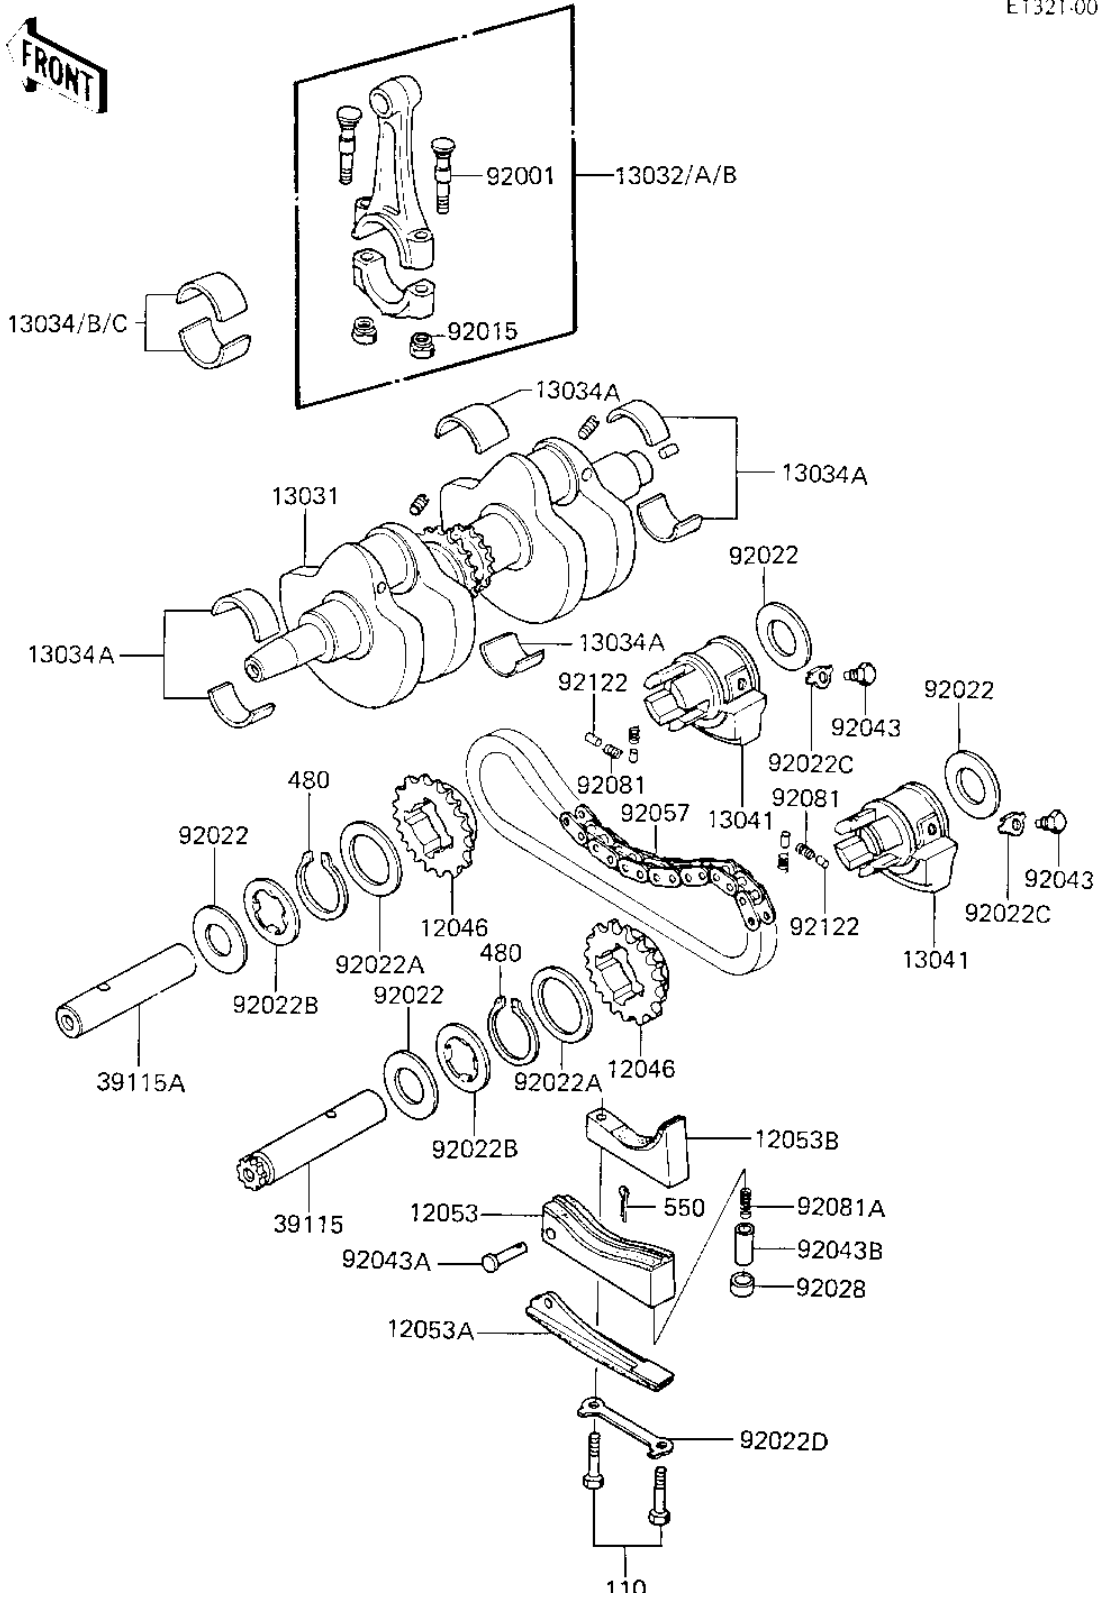

1984 KZ750-K2 (Canada Only) PARTS DIAGRAM

CRANKSHAFT/BALANCER

E1321-0013

1984 KZ750-K2 (Canada Only) PARTS LIST

CRANKSHAFT/BALANCER

ITEM NAME	PART NUMBER	QUANTITY
SPROCKET,BALANCER (Ref # 12046)	12046-008	2
SLIPPER,CAM CHAIN (Ref # 12053)	12053-013	1
SLIPPER,CAM CHAIN (Ref # 12053A)	12053-014	1
SLIPPER,CAM CHAIN (Ref # 12053B)	12053-022	1
CRANKSHAFT ASSY (Ref # 13031)	13031-1005	1
ROD-CONNECTING (Ref # 13032)	13032-051-MM	2
ROD-CONNECTING (Ref # 13032A)	13032-051-MM	2
ROD-CONNECTING (Ref # 13032B)	13032-051-MM	2
METAL,CON ROD BRG (Ref # 13034)	13034-043	4
METAL,CRANK BRG (Ref # 13034A)	13034-044	6
METAL,CON ROD BRG (Ref # 13034B)	13034-045	4
METAL,CON ROD BRG (Ref # 13034C)	13034-046	4
BALANCER (Ref # 13041)	13041-005	2
SHAFT BALANCER W-GEAR (Ref # 39115)	12052-007	1
SHAFT,BALANCER (Ref # 39115A)	12052-008	1
BOLT,CONNECTING ROD (Ref # 92001)	92001-170	4
NUT,FLANGED,8MM (Ref # 92015)	92015-1311	4
WASHER,PLAIN (Ref # 92022)	92022-310	4
WASHER,PLAIN (Ref # 92022A)	92022-316	2
WASHER,LOCK (Ref # 92022B)	92024-071	2
WASHER LOCK 10MM (Ref # 92022C)	92031-001	2
WASHER,LOCK (Ref # 92022D)	92031-016	1
BUSHING,SLIPPER (Ref # 92028)	92028-185	1
PIN SELECT FORK GUIDE (Ref # 92043)	92043-016	2
PIN (Ref # 92043A)	92043-120	1
PIN,SLIPPER (Ref # 92043B)	92043-122	1
CHAIN,BALANCER (Ref # 92057)	21070-009	1
SPRING,BALANCER (Ref # 92081)	92081-142	8
SPRING (Ref # 92081A)	92081-146	1

1984 KZ750-K2 (Canada Only) PARTS LIST

CRANKSHAFT/BALANCER

ITEM NAME	PART NUMBER	QUANTITY
PIN,DOWEL (Ref # 92122)	92122-005	8
BOLT,6X55 (Ref # 110)	110G0655	2
CIRCLIP, 38MM (Ref # 480)	480J3800	2
PIN COTTER 1.6X15 (Ref # 550)	550D1615	1