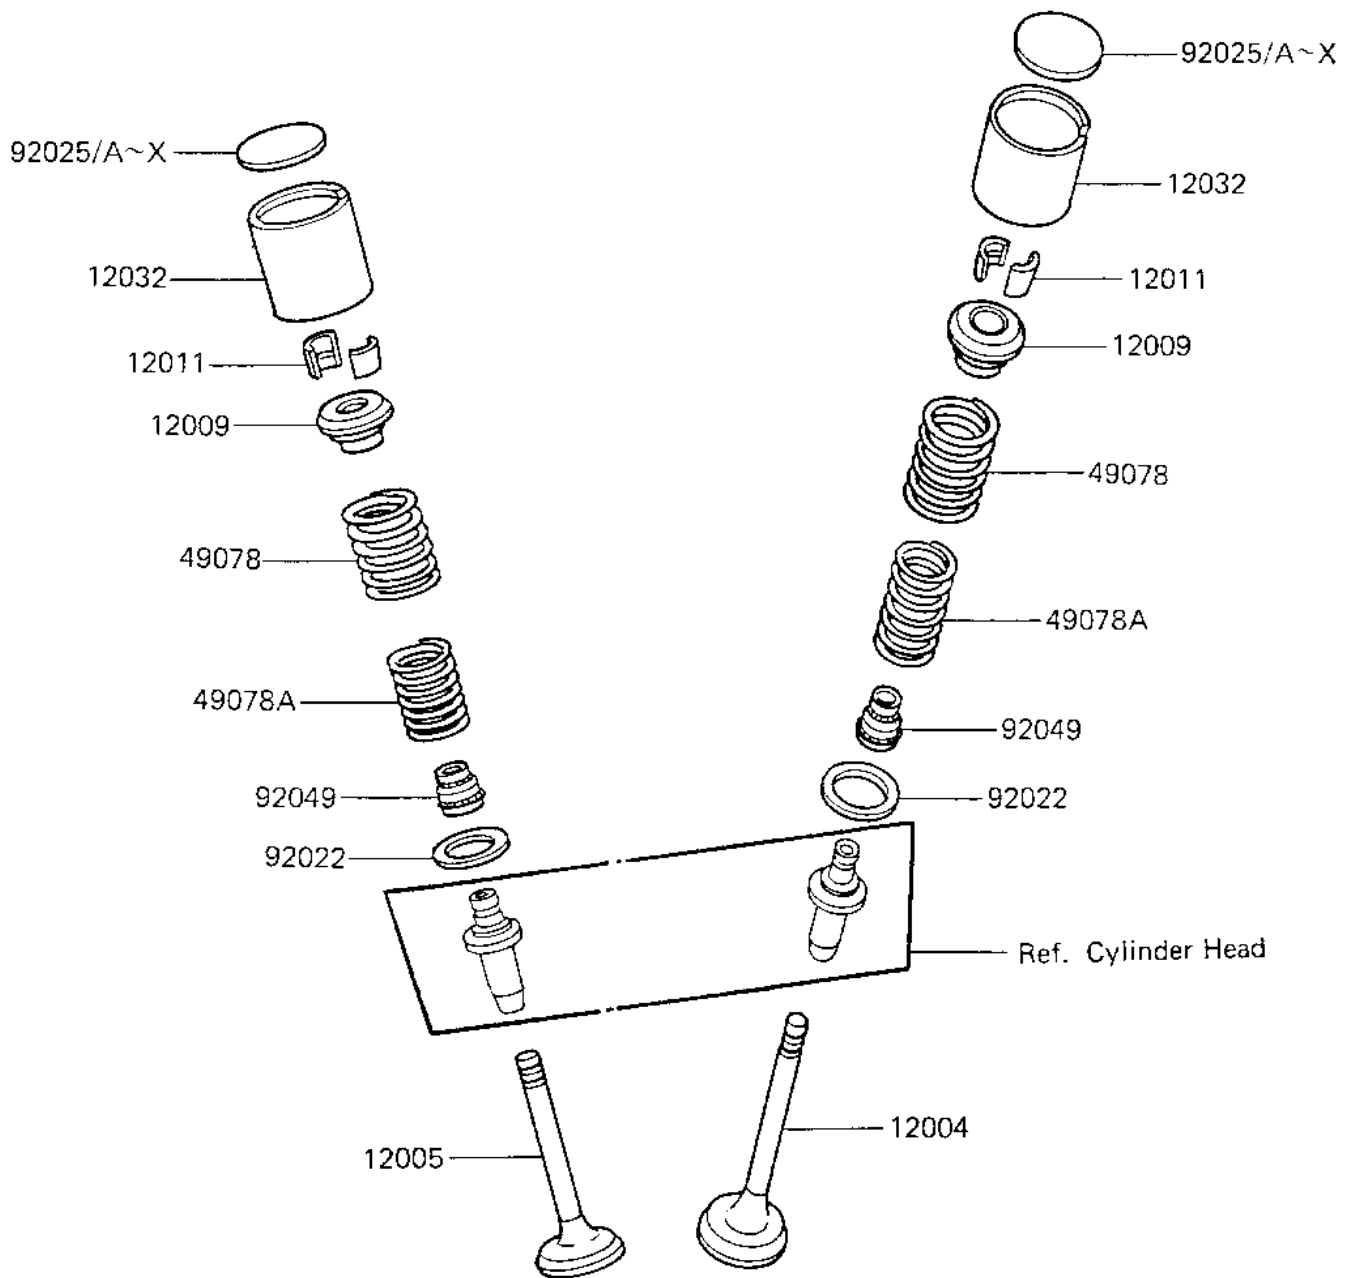

1984 KZ750-K2 (Canada Only) PARTS DIAGRAM

VALVES

E1210-0009

1984 KZ750-K2 (Canada Only) PARTS LIST

VALVES

ITEM NAME	PART NUMBER	QUANTITY
VALVE,INLET (Ref # 12004)	12004-014	2
VALVE,EXHAUST (Ref # 12005)	12005-007	2
RETAINER,VALVE SPRING (Ref # 12009)	12009-007	4
COLLAR,VALVE SPRING (Ref # 12011)	12011-003	8
TAPPET (Ref # 12032)	12032-006	4
SPRING,OUTER VALVE (Ref # 49078)	12007-015	4
SPRING,INNER VALVE (Ref # 49078A)	12007-016	4
WASHER,PLAIN (Ref # 92022)	92022-309	4
SHIM,2.20T (Ref # 92025)	12037-051	AR
SHIM,2.25T (Ref # 92025A)	12037-052	AR
SHIM,2.30T (Ref # 92025B)	12037-053	AR
SHIM,2.35T (Ref # 92025C)	12037-054	AR
SHIM,2.40T (Ref # 92025D)	12037-055	AR
SHIM,2.45T (Ref # 92025E)	12037-056	AR
SHIM,2.50T (Ref # 92025F)	12037-057	AR
SHIM,2.55T (Ref # 92025G)	12037-058	AR
SHIM,2.60T (Ref # 92025H)	12037-059	AR
SHIM,2.65T (Ref # 92025I)	12037-060	AR
SHIM,2.70T (Ref # 92025J)	12037-061	AR
SHIM,2.75T (Ref # 92025K)	12037-062	AR
SHIM,2.80T (Ref # 92025L)	12037-063	AR
SHIM,2.85T (Ref # 92025M)	12037-064	AR
SHIM,2.90T (Ref # 92025N)	12037-065	AR
SHIM,2.95T (Ref # 92025O)	12037-066	AR
SHIM,3.00T (Ref # 92025P)	12037-067	AR
SHIM,3.05T (Ref # 92025Q)	12037-068	AR
SHIM,3.10T (Ref # 92025R)	12037-069	AR
SHIM,3.15T (Ref # 92025S)	12037-070	AR
SHIM,3.20T (Ref # 92025T)	12037-071	AR

1984 KZ750-K2 (Canada Only) PARTS LIST

VALVES

ITEM NAME	PART NUMBER	QUANTITY
SHIM,3.25T (Ref # 92025U)	12037-072	AR
SHIM,3.30T (Ref # 92025V)	12037-073	AR
SHIM,3.35T (Ref # 92025W)	12037-074	AR
SHIM,3.40T (Ref # 92025X)	12037-075	AR
OIL SEAL,VALVE (Ref # 92049)	92049-017	4