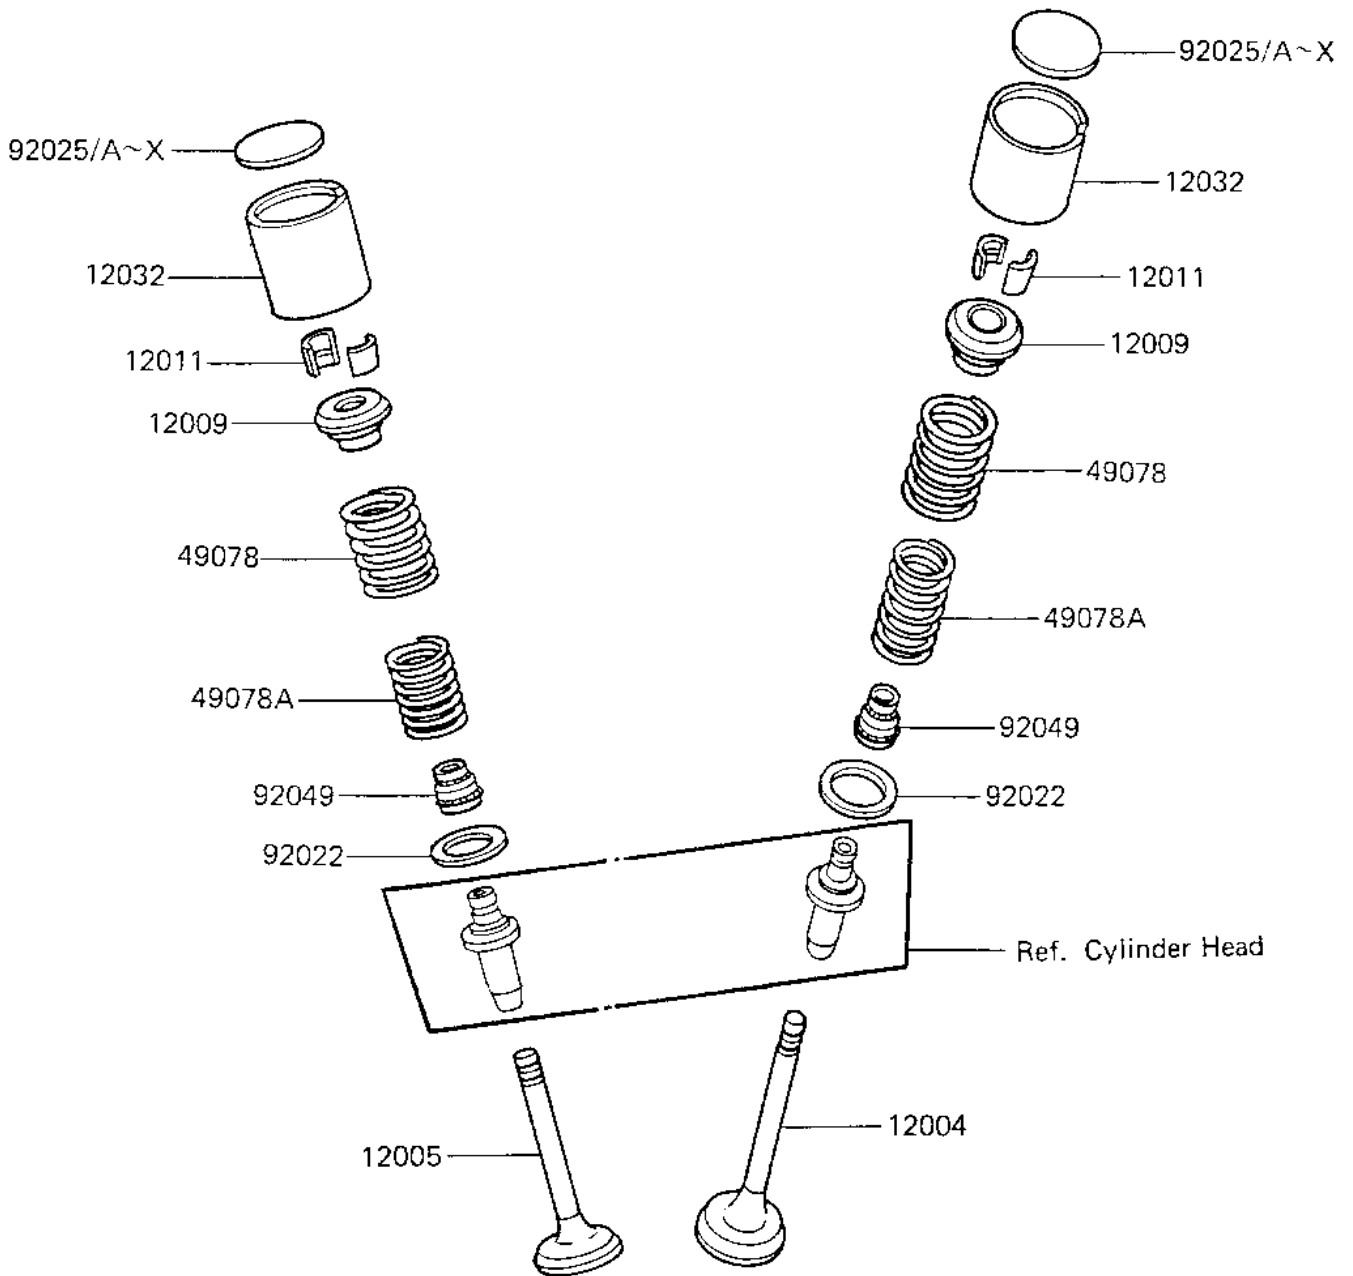

1984 KZ750-K2 (Canada Only) PARTS DIAGRAM

VALVES

E1210-0009

1984 KZ750-K2 (Canada Only) PARTS LIST

VALVES

ITEM NAME	PART NUMBER	QUANTITY
VALVE,INLET (Ref # 12004)	12004-014	2
VALVE,EXHAUST (Ref # 12005)	12005-007	2
RETAINER,VALVE SPRING (Ref # 12009)	12009-007	4
COLLAR,VALVE SPRING (Ref # 12011)	12011-003	8
TAPPET (Ref # 12032)	12032-006	4
SPRING,OUTER VALVE (Ref # 49078)	12007-015	4
SPRING,INNER VALVE (Ref # 49078A)	12007-016	4
WASHER,PLAIN (Ref # 92022)	92022-309	4
SHIM,2.20T (Ref # 92025)	12037-051	AR
SHIM,2.25T (Ref # 92025A)	12037-052	AR
SHIM,2.30T (Ref # 92025B)	12037-053	AR
SHIM,2.35T (Ref # 92025C)	12037-054	AR
SHIM,2.40T (Ref # 92025D)	12037-055	AR
SHIM,2.45T (Ref # 92025E)	12037-056	AR
SHIM,2.50T (Ref # 92025F)	12037-057	AR
SHIM,2.55T (Ref # 92025G)	12037-058	AR
SHIM,2.60T (Ref # 92025H)	12037-059	AR
SHIM,2.65T (Ref # 92025I)	12037-060	AR
SHIM,2.70T (Ref # 92025J)	12037-061	AR
SHIM,2.75T (Ref # 92025K)	12037-062	AR
SHIM,2.80T (Ref # 92025L)	12037-063	AR
SHIM,2.85T (Ref # 92025M)	12037-064	AR
SHIM,2.90T (Ref # 92025N)	12037-065	AR
SHIM,2.95T (Ref # 92025O)	12037-066	AR
SHIM,3.00T (Ref # 92025P)	12037-067	AR
SHIM,3.05T (Ref # 92025Q)	12037-068	AR
SHIM,3.10T (Ref # 92025R)	12037-069	AR
SHIM,3.15T (Ref # 92025S)	12037-070	AR
SHIM,3.20T (Ref # 92025T)	12037-071	AR

1984 KZ750-K2 (Canada Only) PARTS LIST

VALVES

ITEM NAME	PART NUMBER	QUANTITY
SHIM,3.25T (Ref # 92025U)	12037-072	AR
SHIM,3.30T (Ref # 92025V)	12037-073	AR
SHIM,3.35T (Ref # 92025W)	12037-074	AR
SHIM,3.40T (Ref # 92025X)	12037-075	AR
OIL SEAL,VALVE (Ref # 92049)	92049-017	4