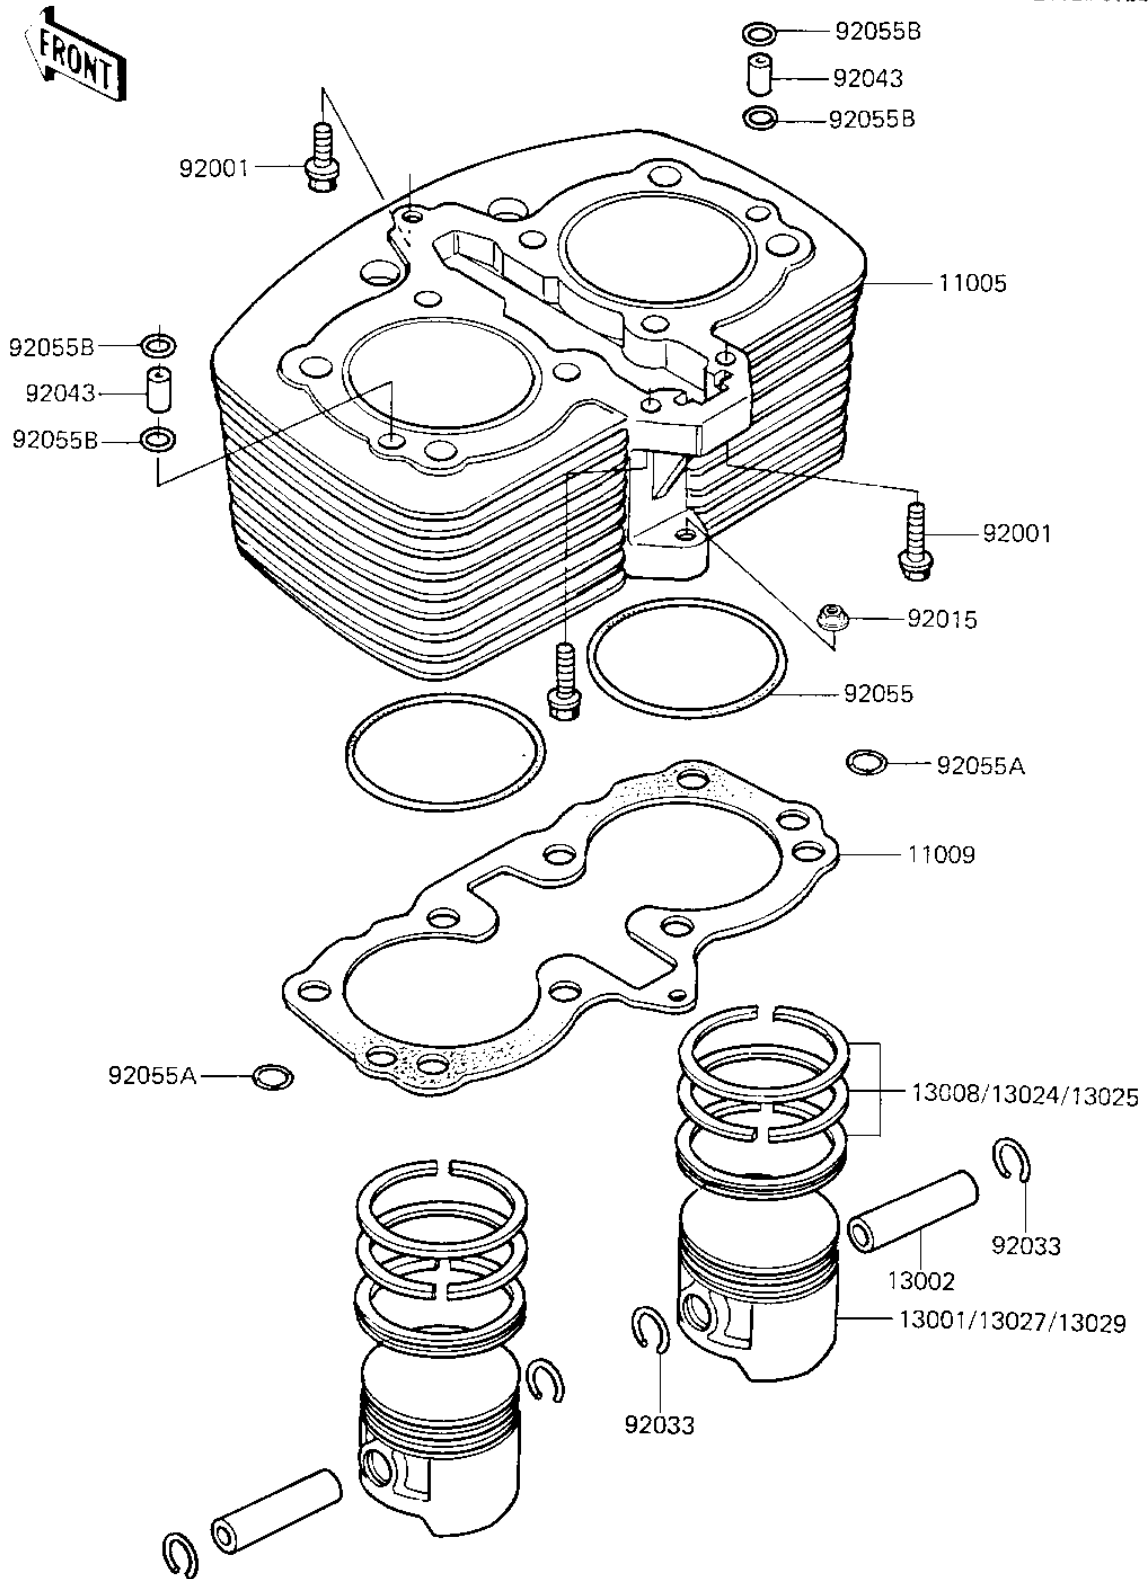

# 1984 KZ750-K2 (Canada Only) PARTS DIAGRAM

## CYLINDER/PISTONS

E1120-0022

## CYLINDER/PISTONS

ITEM NAME	PART NUMBER	QUANTITY
CYLINDER-ENGINE (Ref # 11005)	11005-1158	1
GASKET,CYLINDER BASE (Ref # 11009)	11009-042	1
PISTON,STD (Ref # 13001)	13001-1086	2
PIN-PISTON (Ref # 13002)	13002-031	2
RING SET,PISTON (Ref # 13008)	13008-055	2
RING SET,0.040'O.S (Ref # 13024)	13024-059	2
RING SET,0.020'O.S (Ref # 13025)	13025-059	2
PISTON,1.00 O/S (Ref # 13027)	13027-1038	2
PISTON,0.50 O/S (Ref # 13029)	13029-1039	2
BOLT, HEX HEAD, 6X34 (Ref # 92001)	92003-159	3
NUT-6MM (Ref # 92015)	92015-1078	1
CIRCLIP PISTON PIN (Ref # 92033)	92036-008	4
PIN,DOWEL (Ref # 92043)	92042-039	2
"O" RING (Ref # 92055)	92055-081	2
"O" RING (Ref # 92055A)	92055-093	2
"O" RING (Ref # 92055B)	92055-094	4