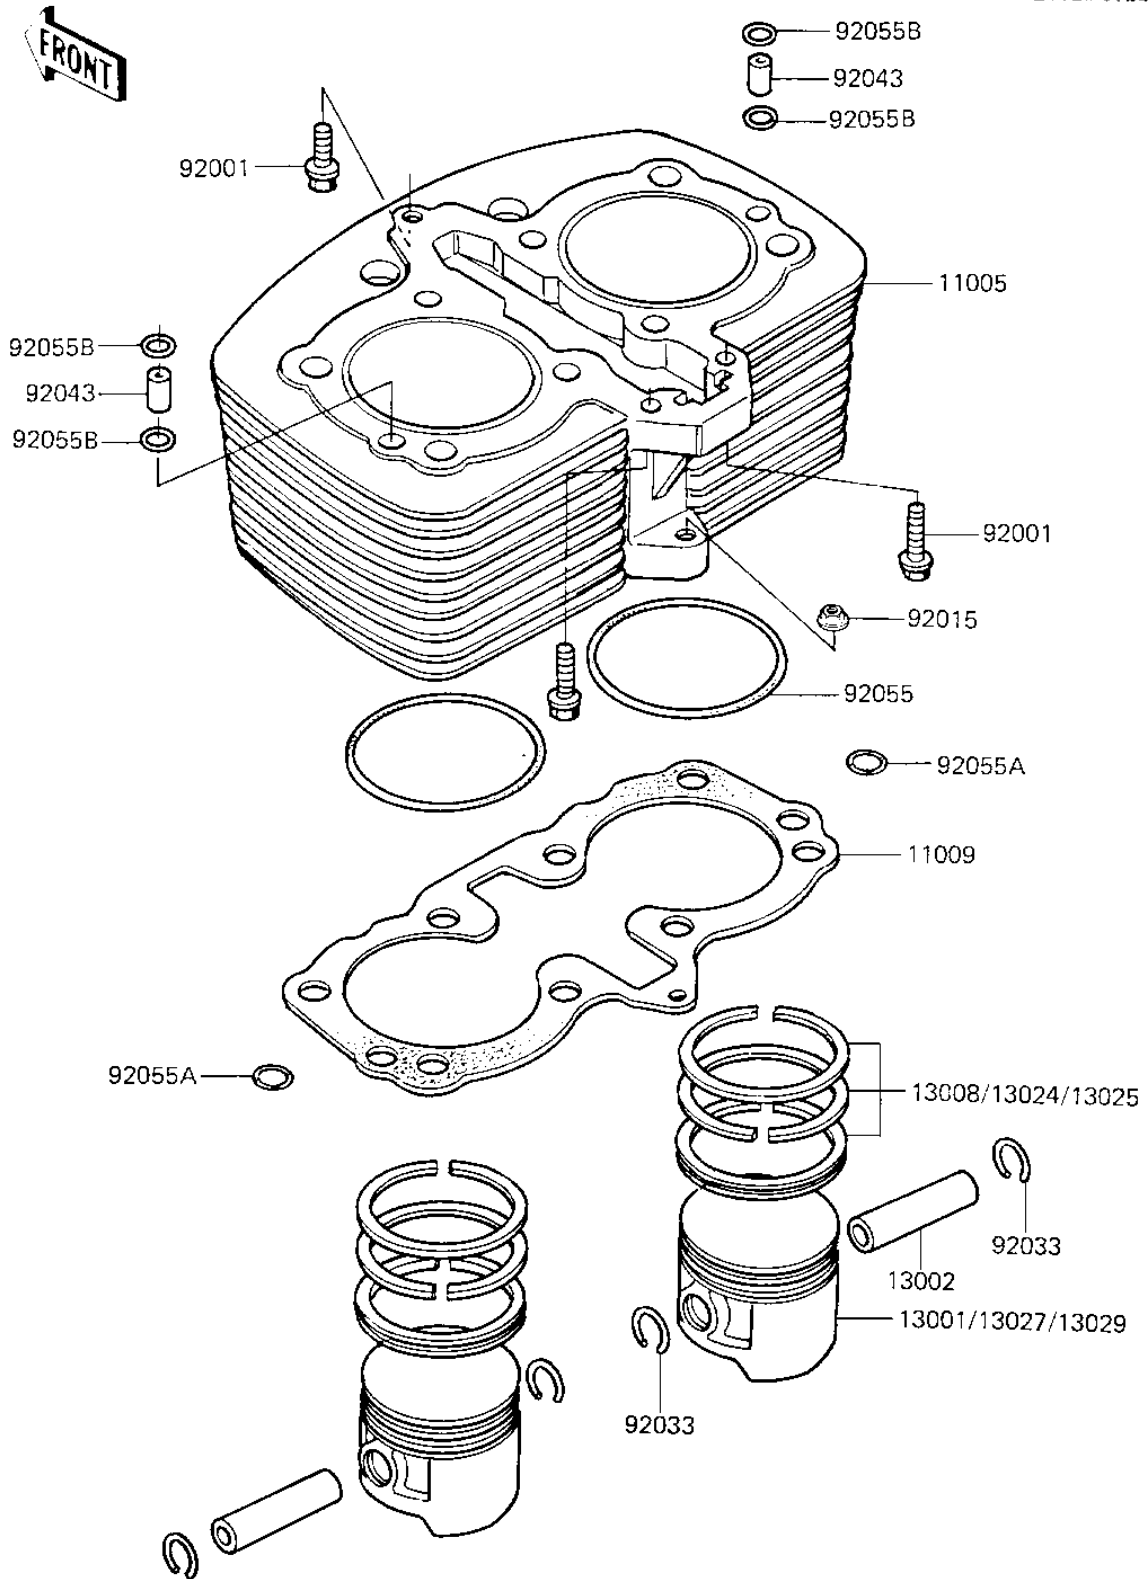

1984 KZ750-K2 (Canada Only) PARTS DIAGRAM

CYLINDER/PISTONS

E1120-0022

1984 KZ750-K2 (Canada Only) PARTS LIST

CYLINDER/PISTONS

ITEM NAME	PART NUMBER	QUANTITY
CYLINDER-ENGINE (Ref # 11005)	11005-1158	1
GASKET,CYLINDER BASE (Ref # 11009)	11009-042	1
PISTON,STD (Ref # 13001)	13001-1086	2
PIN-PISTON (Ref # 13002)	13002-031	2
RING SET,PISTON (Ref # 13008)	13008-055	2
RING SET,0.040'O.S (Ref # 13024)	13024-059	2
RING SET,0.020'O.S (Ref # 13025)	13025-059	2
PISTON,1.00 O/S (Ref # 13027)	13027-1038	2
PISTON,0.50 O/S (Ref # 13029)	13029-1039	2
BOLT, HEX HEAD, 6X34 (Ref # 92001)	92003-159	3
NUT-6MM (Ref # 92015)	92015-1078	1
CIRCLIP PISTON PIN (Ref # 92033)	92036-008	4
PIN,DOWEL (Ref # 92043)	92042-039	2
"O" RING (Ref # 92055)	92055-081	2
"O" RING (Ref # 92055A)	92055-093	2
"O" RING (Ref # 92055B)	92055-094	4