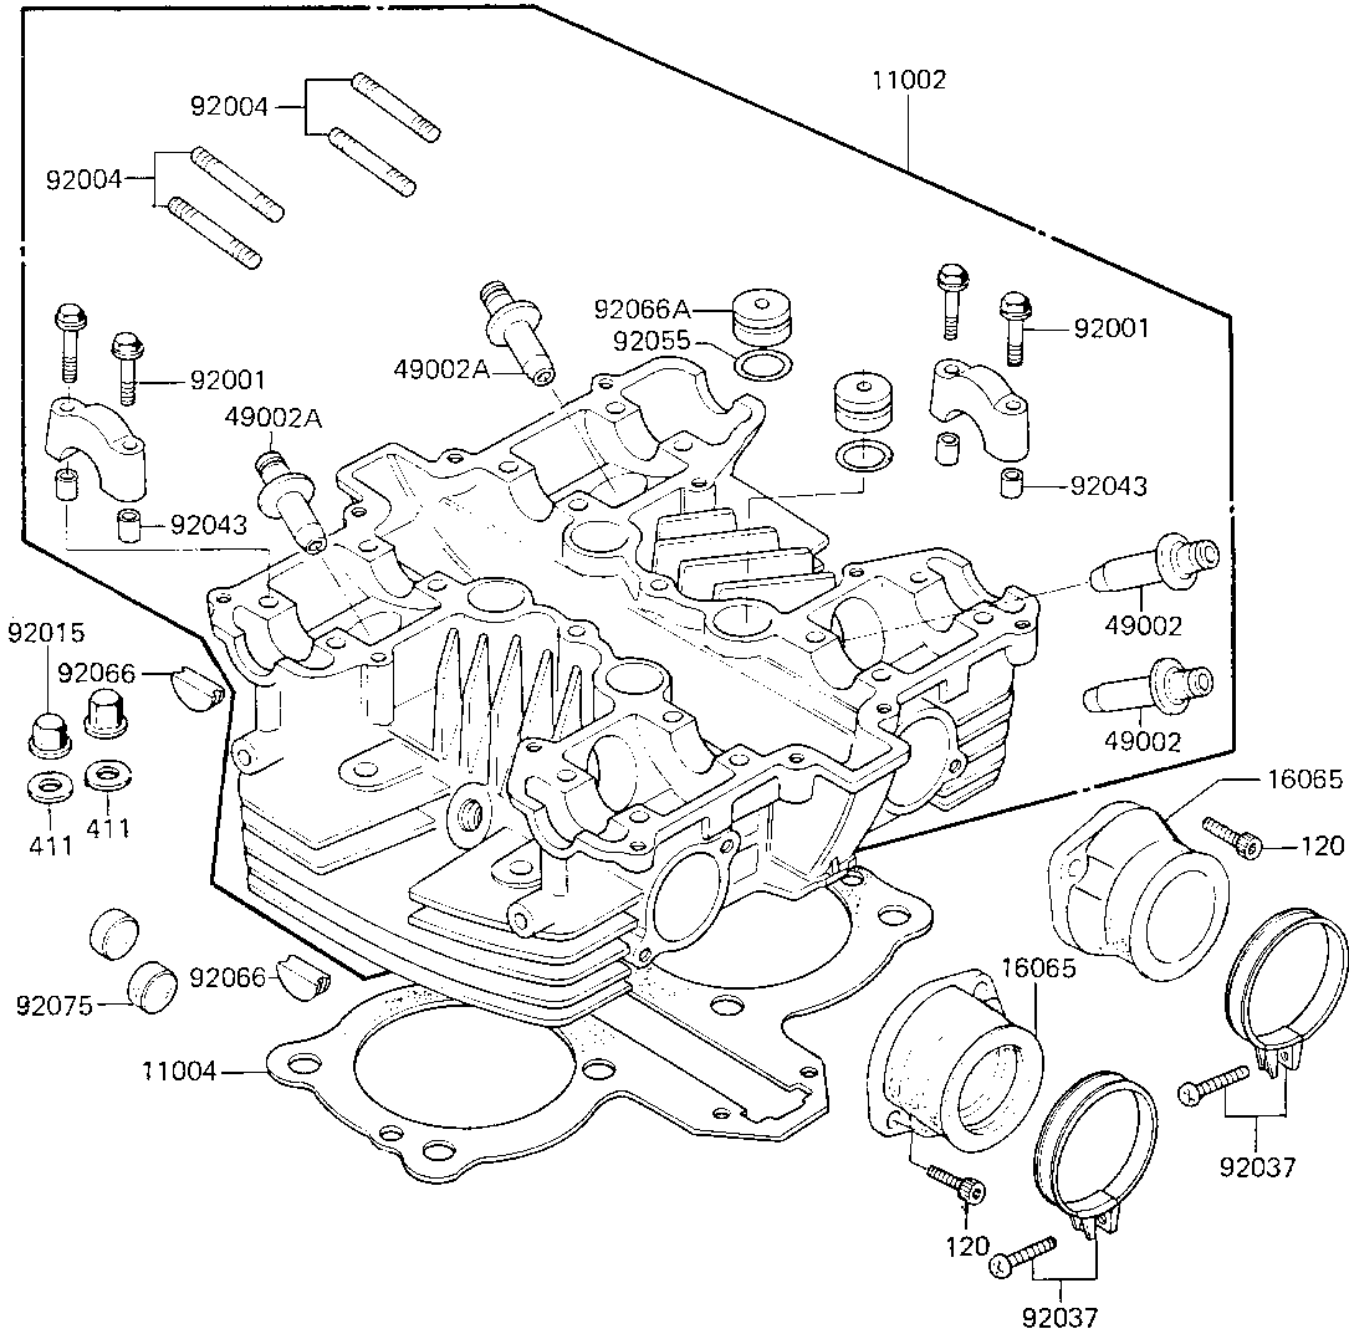

1984 KZ750-K2 (Canada Only) PARTS DIAGRAM

CYLINDER HEAD

E1111-0112

1984 KZ750-K2 (Canada Only) PARTS LIST

CYLINDER HEAD

ITEM NAME	PART NUMBER	QUANTITY
CYLINDER HEAD (Ref # 11002)	11002-1119	1
GASKET,CYLINDER HEAD (Ref # 11004)	11004-1055	1
HOLDER-CARBURETOR (Ref # 16065)	16065-1046	2
GUIDE,INLET VALVE (Ref # 49002)	12013-007	2
GUIDE,EXHAUST VALVE (Ref # 49002A)	12013-011	2
BOLT,HEX HEAD,6X45 (Ref # 92001)	92003-092	16
STUD,8MM (Ref # 92004)	92004-058	4
NUT,CYLINDER HEAD (Ref # 92015)	92015-076	8
CLAMP,53M/M (Ref # 92037)	92037-201	2
PIN-DOWEL (Ref # 92043)	92042-007	16
"O" RING (Ref # 92055)	92055-095	4
PLUG,CAM SHAFT (Ref # 92066)	92066-047	4
PLUG,CYLINDER HEAD (Ref # 92066A)	92066-052	4
DAMPER RUBBER-CYL-HD (Ref # 92075)	92075-109	4
BOLT-SOCKET,6X16,BLAC (Ref # 120)	120S0616	4
WASHER PLAIN 10MM (Ref # 411)	411B1000	8