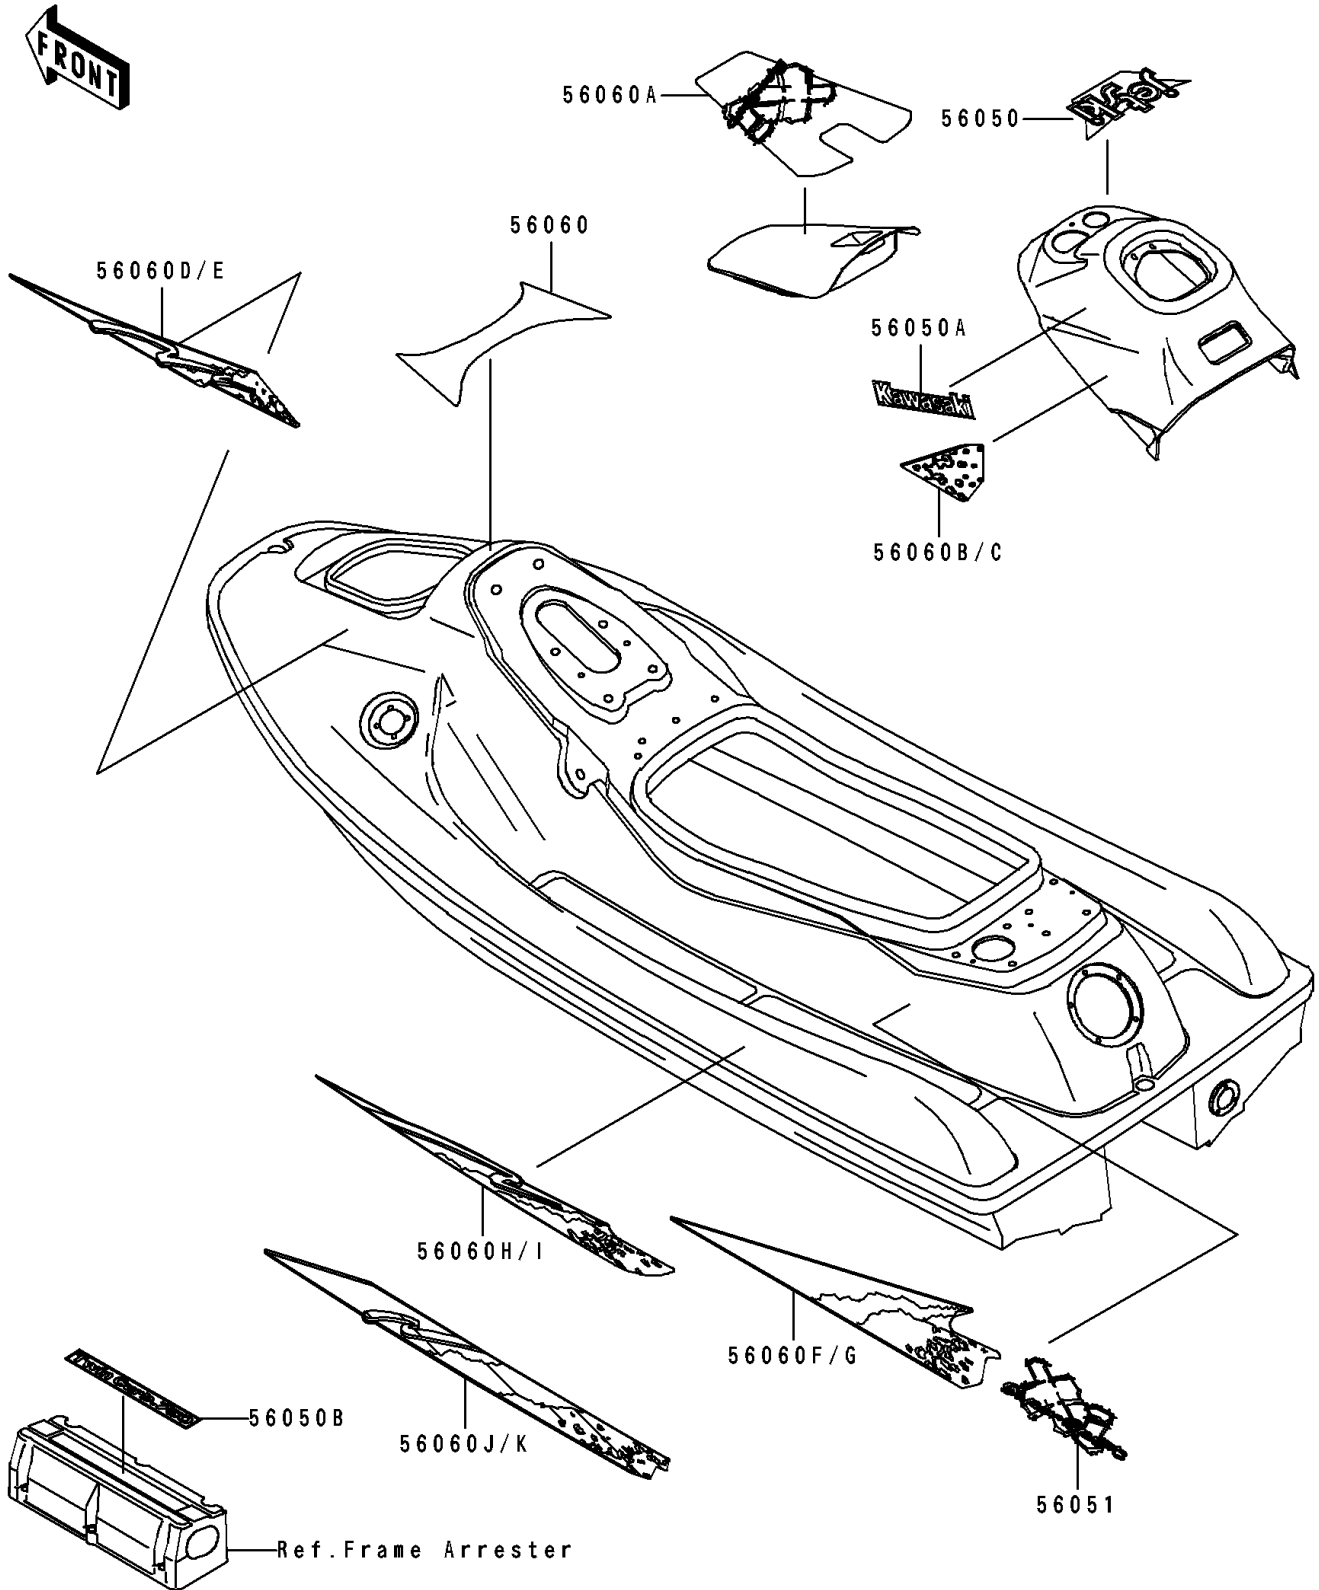

1995 Super Sport XI PARTS DIAGRAM

Decals(JH750-B2/B3)

F3880A

1995 Super Sport XI PARTS LIST

Decals(JH750-B2/B3)

ITEM NAME	PART NUMBER	QUANTITY
MARK,HANDLE COVER,JET SKI (Ref # 56050)	56050-1980	1
MARK,HANDLE COVER,KAWASAKI (Ref # 56050A)	56050-1981	2
MARK,TWIN CARB-750 (Ref # 56050B)	56050-1986	1
MARK,DECK,XI (Ref # 56051)	56051-1070	2
PATTERN,DECK (Ref # 56060)	56060-1555	1
PATTERN,HATCH COVER (Ref # 56060A)	56060-1823	1
PATTERN,HANDLE COVER,LH (Ref # 56060B)	56060-1824	1
PATTERN,HANDLE COVER,RH (Ref # 56060C)	56060-1825	1
PATTERN,DECK,FR,LH (Ref # 56060D)	56060-1826	1
PATTERN,DECK,FR,RH (Ref # 56060E)	56060-1827	1
PATTERN,DECK,CNT,LH (Ref # 56060F)	56060-1828	1
PATTERN,DECK,CNT,RH (Ref # 56060G)	56060-1829	1
PATTERN,DECK,RR,LH (Ref # 56060H)	56060-1830	1
PATTERN,DECK,RR,RH (Ref # 56060I)	56060-1831	1
PATTERN,HULL,LH (Ref # 56060J)	56060-1832	1
PATTERN,HULL,RH (Ref # 56060K)	56060-1833	1