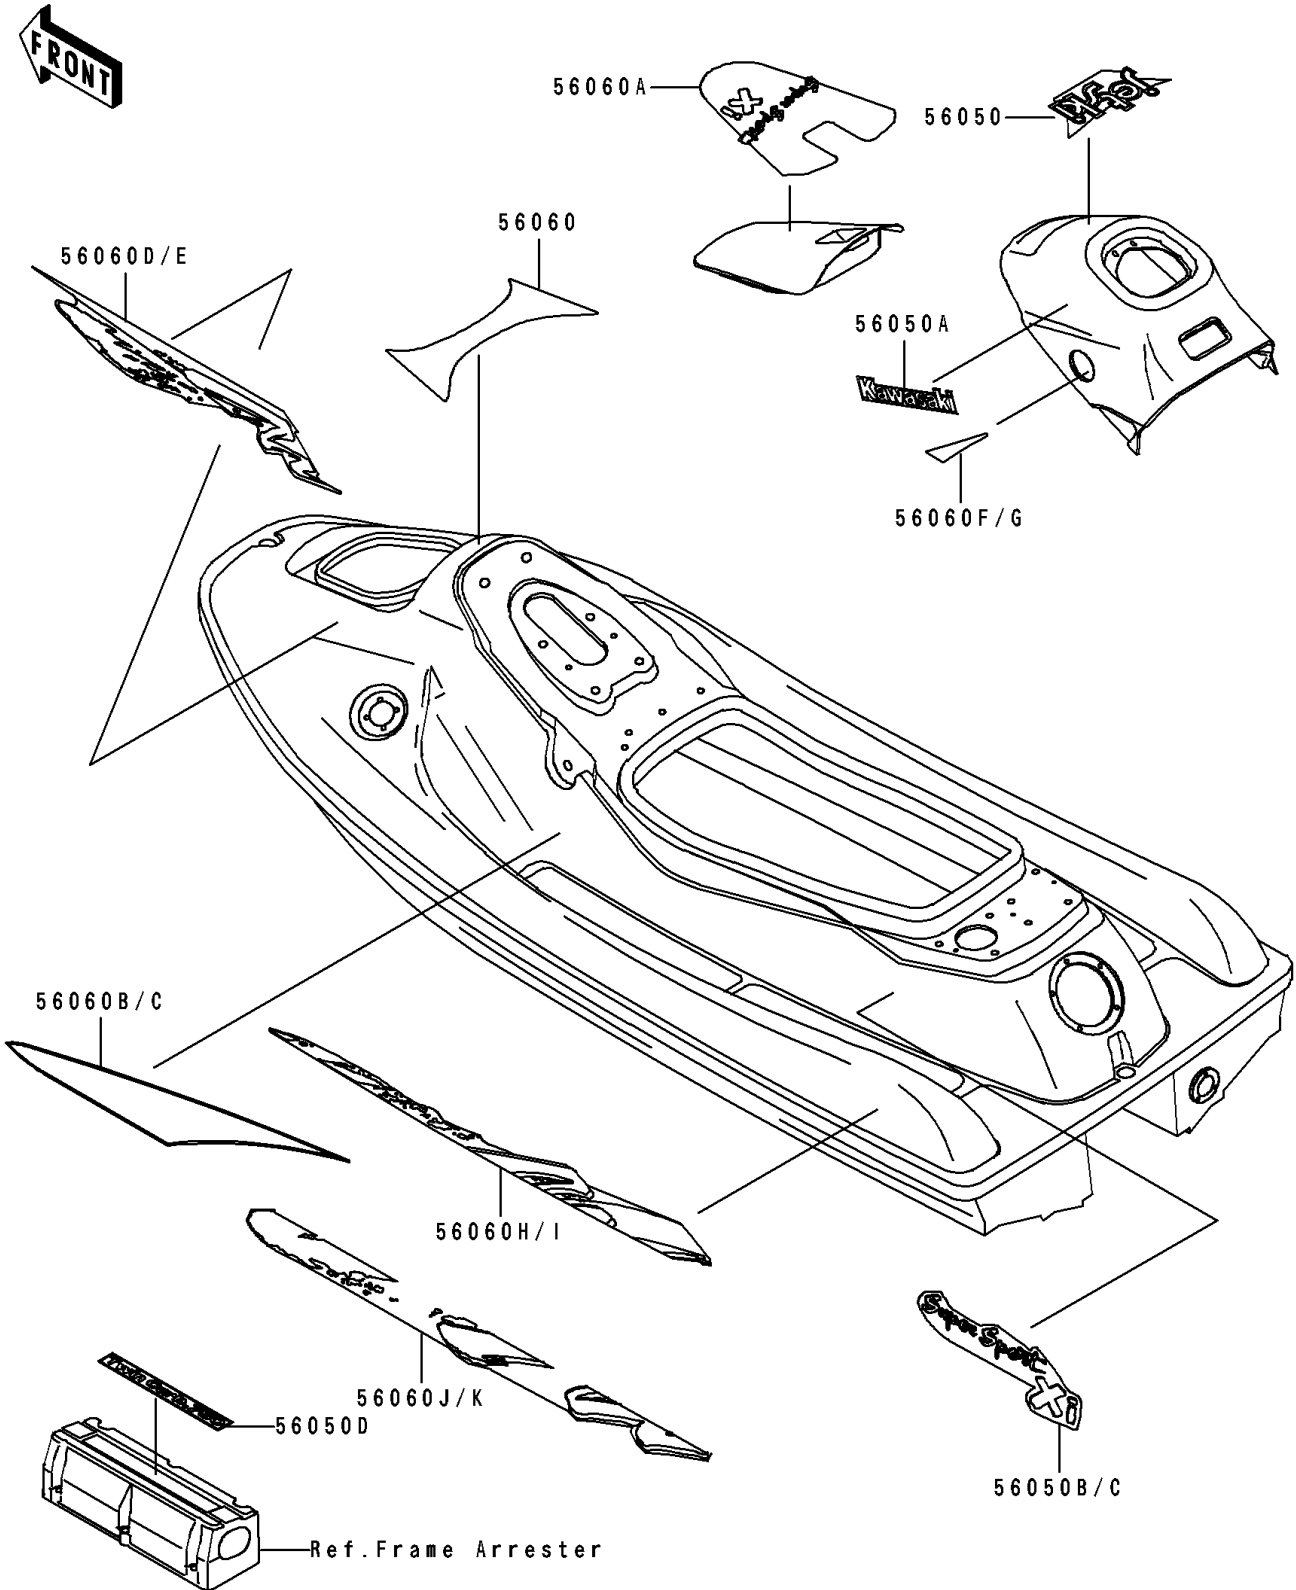

# 1993 Super Sport XI PARTS DIAGRAM

Decals(JH750-B1)

F3880

# 1993 Super Sport XI PARTS LIST

Decals(JH750-B1)

ITEM NAME	PART NUMBER	QUANTITY
MARK,HANDLE COVER,JET SKI (Ref # 56050)	56050-1980	1
MARK,HANDLE COVER,KAWASAKI (Ref # 56050A)	56050-1981	2
MARK,DECK,LH,SUPER SPORT XI (Ref # 56050B)	56050-1982	1
MARK,DECK,RH,SUPER SPORT XI (Ref # 56050C)	56050-1983	1
MARK,TWIN CARB-750 (Ref # 56050D)	56050-1986	1
PATTERN,DECK (Ref # 56060)	56060-1555	1
PATTERN,HATCH COVER (Ref # 56060A)	56060-1556	1
PATTERN,DECK,CNT,LH (Ref # 56060B)	56060-1557	1
PATTERN,DECK,CNT,RH (Ref # 56060C)	56060-1558	1
PATTERN,DECK,FR,LH (Ref # 56060D)	56060-1559	1
PATTERN,DECK,FR,RH (Ref # 56060E)	56060-1560	1
PATTERN,HANDLE COVER,LH (Ref # 56060F)	56060-1561	1
PATTERN,HANDLE COVER,RH (Ref # 56060G)	56060-1562	1
PATTERN,DECK,RR,LH (Ref # 56060H)	56060-1563	1
PATTERN,DECK,RR,RH (Ref # 56060I)	56060-1564	1
PATTERN,HULL,LH (Ref # 56060J)	56060-1565	1
PATTERN,HULL,RH (Ref # 56060K)	56060-1566	1