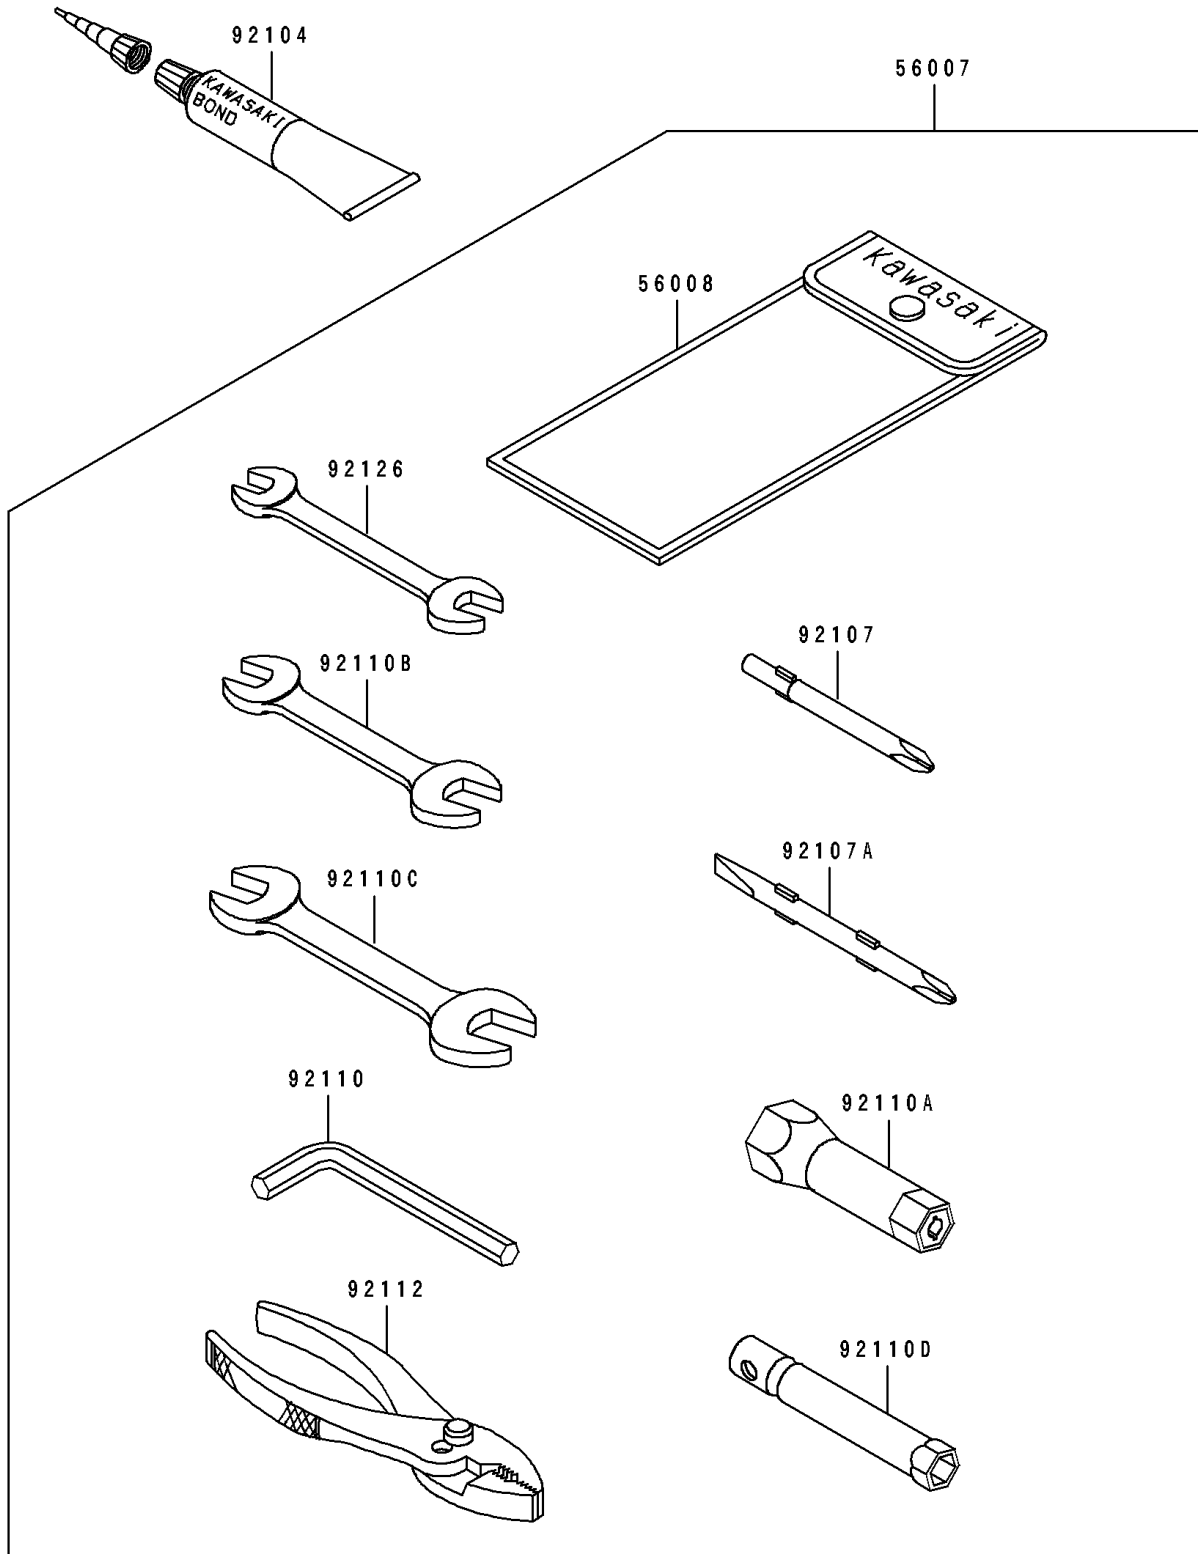

# 1995 Super Sport XI PARTS DIAGRAM

Owner's Tools

F3182

# 1995 Super Sport XI PARTS LIST

## Owner's Tools

ITEM NAME	PART NUMBER	QUANTITY
TOOL-KIT (Ref # 56007)	56007-3710	1
BAG,TOOL (Ref # 56008)	56008-1007	1
GASKET-LIQUID,TUBE,100G,SILVER (Ref # 92104)	92104-002	AR
TOOL-DRIVER,#3PHILLIPS (Ref # 92107)	92107-005	1
TOOL-DRIVER,#2PHILLIPS&SLOT (Ref # 92107A)	92107-1051	1
TOOL-WRENCH,ALLEN,5MM (Ref # 92110)	92110-1015	1
TOOL-WRENCH,BOX,21MM (Ref # 92110A)	92110-1113	1
TOOL-WRENCH,OPEN END,10X12 (Ref # 92110B)	92110-1152	1
TOOL-WRENCH,OPEN END,14X17 (Ref # 92110C)	92110-1153	1
TOOL-WRENCH,BOX,10MM (Ref # 92110D)	92110-1156	1
TOOL-PLIERS (Ref # 92112)	92112-003	1
TOOL-WRENCH,OPEN END,8X10 (Ref # 92126)	92126-001	1